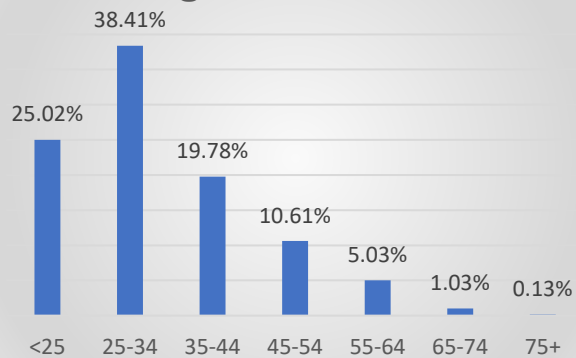

Behind the Walls: Detainees that are physically housed under the Sheriff's custody 24 hours a day/7 days a week. This includes all populations listed on this chart - Divisional populations male & female, Outside Counties, Hospital, PRC, Women's Residential, & VRIC. Detainees in court-ordered treatment programs (PRC, Women's Residential, VRIC) are housed at CCDOC 24 hours a day/7 days week.

Sheriff's Daily Report

12/14/2020

CCSO Population Demographics

In Confinement

Community Corrections

Gender Distribution

Gender Distribution

Race Distribution

Race Distribution

Age Distribution

Age Distribution