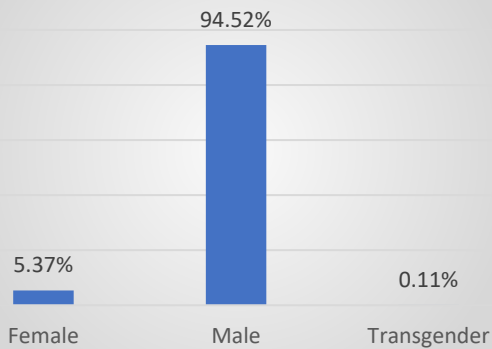

Behind the Walls: Detainees that are physically housed under the Sheriff's custody 24 hours a day/7 days a week. This includes all populations listed on this chart - Divisional populations male & female, Outside Counties, Hospital, PRC, Women's Residential, & VRIC. Detainees in court-ordered treatment programs (PRC, Women's Residential, VRIC) are housed at CCDOC 24 hours a day/7 days week.

Sheriff's Daily Report

12/14/2020

CCSO Population Demographics

In Confinement

Community Corrections

Gender Distribution

Gender Distribution

Race Distribution

Race Distribution

Age Distribution

Age Distribution