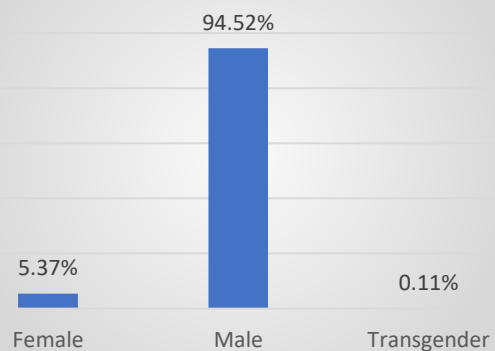

Behind the Walls: Detainees that are physically housed under the Sheriff's custody 24 hours a day/7 days a week. This includes all populations listed on this chart - Divisional populations male & female, Outside Counties, Hospital, PRC, Women's Residential, & VRIC. Detainees in court-ordered treatment programs (PRC, Women's Residential, VRIC) are housed at CCDOC 24 hours a day/7 days week.

Sheriff's Daily Report

12/14/2020

CCSO Population Demographics

In Confinement

Community Corrections

Gender Distribution

Gender Distribution

Race Distribution

Race Distribution

Age Distribution

Age Distribution