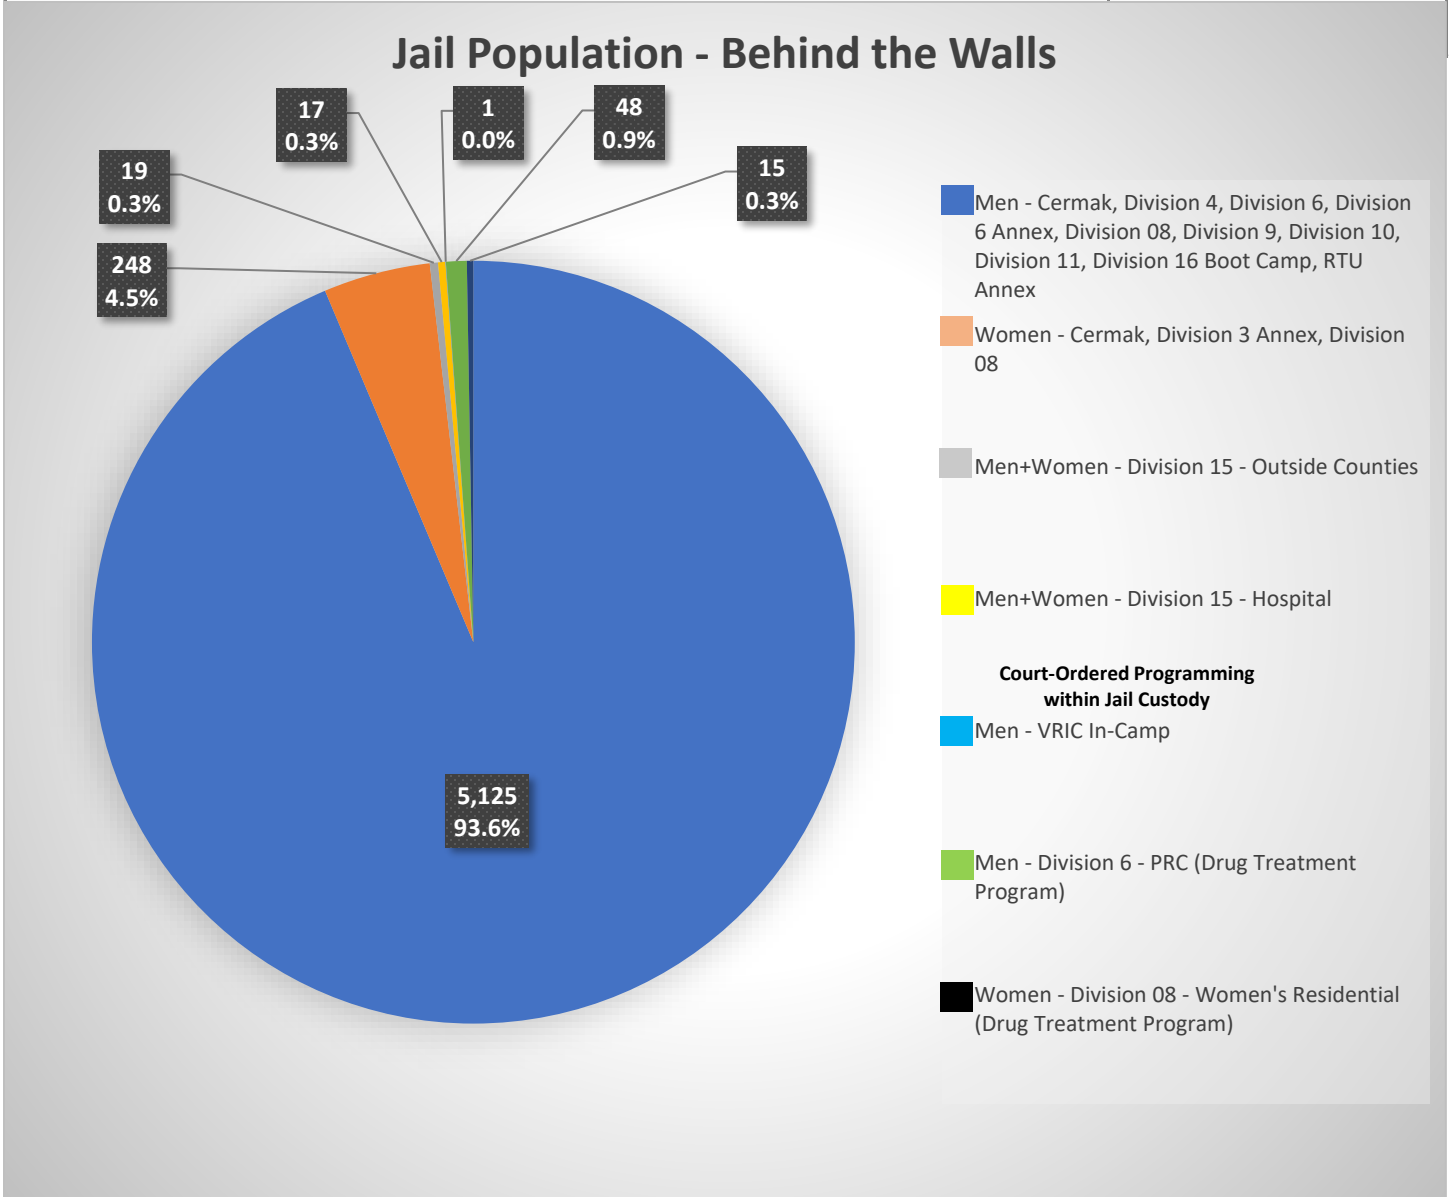

Sheriff's Daily Report

12/14/2020

| Under the Custody of the Sheriff | |
|----------------------------------|--------------|
| Total Male and Female | 8,919 |
| Jail Population | 5,473 |
| Community Corrections | 3,446 |

Behind the Walls: Detainees that are physically housed under the Sheriff's custody 24 hours a day/7 days a week. This includes all populations listed on this chart - Divisional populations male & female, Outside Counties, Hospital, PRC, Women's Residential, & VRIC. Detainees in court-ordered treatment programs (PRC, Women's Residential, VRIC) are housed at CCDOC 24 hours a day/7 days week.

Race Distribution

Age Distribution

Age Distribution