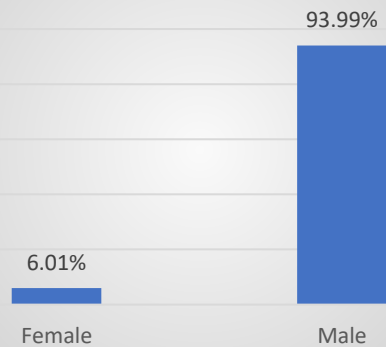

Sheriff's Daily Report

12/12/2020

Under the Custody of the Sheriff	
Total Male and Female	8,895
Jail Population	5,475
Community Corrections	3,420

Jail Population - Behind the Walls

Behind the Walls: Detainees that are physically housed under the Sheriff's custody 24 hours a day/7 days a week. This includes all populations listed on this chart - Divisional populations male & female, Outside Counties, Hospital, PRC, Women's Residential, & VRIC. Detainees in court-ordered treatment programs (PRC, Women's Residential, VRIC) are housed at CCDOC 24 hours a day/7 days week.

Sheriff's Daily Report

12/12/2020

CCSO Population Demographics

In Confinement

Gender Distribution

Race Distribution

Age Distribution

Community Corrections

Gender Distribution

Race Distribution

Age Distribution