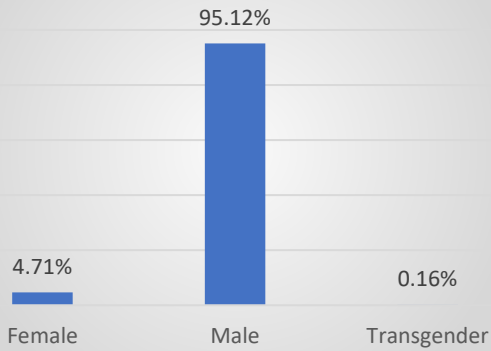

CCSO Population Demographics

In Confinement

Gender Distribution