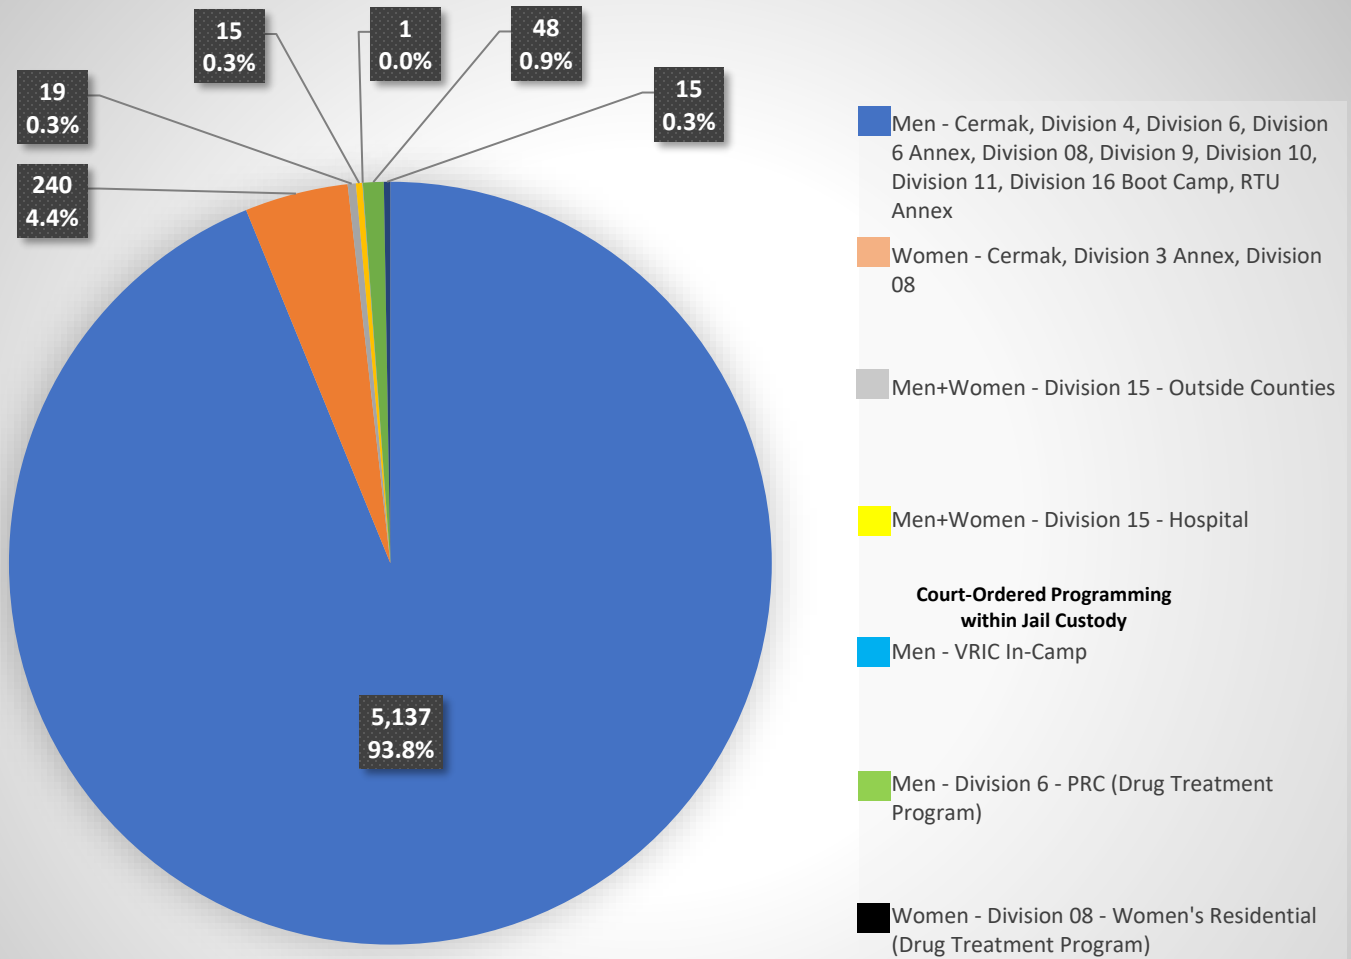

Sheriff's Daily Report

12/12/2020

Under the Custody of the Sheriff	
Total Male and Female	8,895
Jail Population	5,475
Community Corrections	3,420

Jail Population - Behind the Walls

Behind the Walls: Detainees that are physically housed under the Sheriff's custody 24 hours a day/7 days a week. This includes all populations listed on this chart - Divisional populations male & female, Outside Counties, Hospital, PRC, Women's Residential, & VRIC. Detainees in court-ordered treatment programs (PRC, Women's Residential, VRIC) are housed at CCDOC 24 hours a day/7 days week.

Sheriff's Daily Report

12/12/2020

CCSO Population Demographics

In Confinement

Gender Distribution

Race Distribution

Age Distribution

Community Corrections

Gender Distribution

Race Distribution

Age Distribution