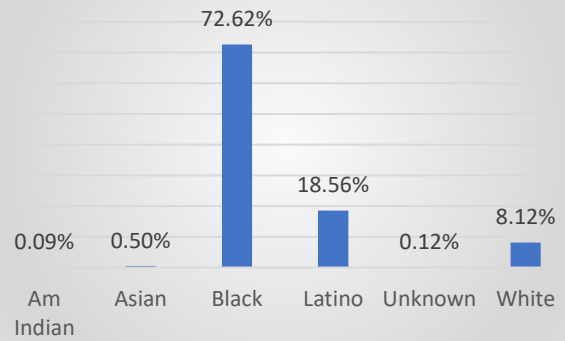

Sheriff's Daily Report

12/12/2020

Under the Custody of the Sheriff	
Total Male and Female	8,895
Jail Population	5,475
Community Corrections	3,420

Jail Population - Behind the Walls

Behind the Walls: Detainees that are physically housed under the Sheriff's custody 24 hours a day/7 days a week. This includes all populations listed on this chart - Divisional populations male & female, Outside Counties, Hospital, PRC, Women's Residential, & VRIC. Detainees in court-ordered treatment programs (PRC, Women's Residential, VRIC) are housed at CCDOC 24 hours a day/7 days week.

Sheriff's Daily Report

12/12/2020

CCSO Population Demographics

In Confinement

Gender Distribution

Race Distribution

Age Distribution

Community Corrections

Gender Distribution

Race Distribution

Age Distribution