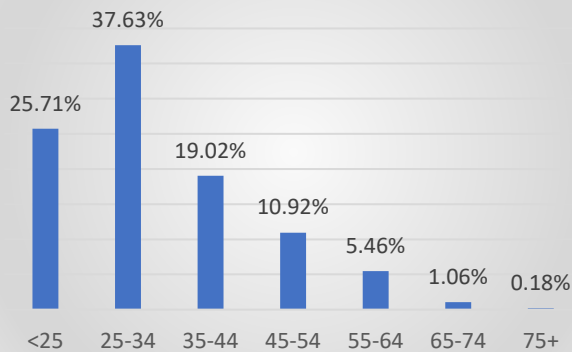

Sheriff's Daily Report

12/12/2020

Under the Custody of the Sheriff	
Total Male and Female	8,895
Jail Population	5,475
Community Corrections	3,420

Jail Population - Behind the Walls

Behind the Walls: Detainees that are physically housed under the Sheriff's custody 24 hours a day/7 days a week. This includes all populations listed on this chart - Divisional populations male & female, Outside Counties, Hospital, PRC, Women's Residential, & VRIC. Detainees in court-ordered treatment programs (PRC, Women's Residential, VRIC) are housed at CCDOC 24 hours a day/7 days week.

Sheriff's Daily Report

12/12/2020

CCSO Population Demographics

In Confinement

Gender Distribution

Race Distribution

Age Distribution

Community Corrections

Gender Distribution

Race Distribution

Age Distribution