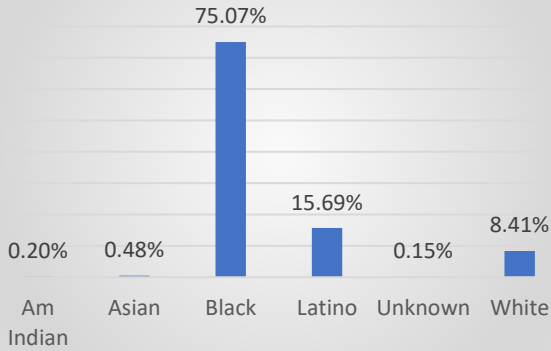

Sheriff's Daily Report

12/12/2020

Under the Custody of the Sheriff	
Total Male and Female	8,895
Jail Population	5,475
Community Corrections	3,420

Jail Population - Behind the Walls

Behind the Walls: Detainees that are physically housed under the Sheriff's custody 24 hours a day/7 days a week. This includes all populations listed on this chart - Divisional populations male & female, Outside Counties, Hospital, PRC, Women's Residential, & VRIC. Detainees in court-ordered treatment programs (PRC, Women's Residential, VRIC) are housed at CCDOC 24 hours a day/7 days week.

Sheriff's Daily Report

12/12/2020

CCSO Population Demographics

In Confinement

Gender Distribution

Race Distribution

Age Distribution

Community Corrections

Gender Distribution

Race Distribution

Age Distribution