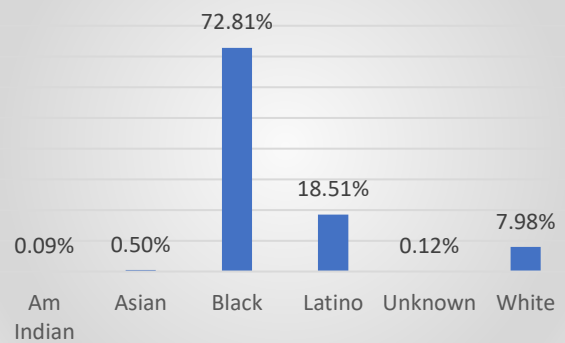

Sheriff's Daily Report

12/9/2020

Under the Custody of the Sheriff	
Total Male and Female	8,892
Jail Population	5,486
Community Corrections	3,406

Jail Population - Behind the Walls

Behind the Walls: Detainees that are physically housed under the Sheriff's custody 24 hours a day/7 days a week. This includes all populations listed on this chart - Divisional populations male & female, Outside Counties, Hospital, PRC, Women's Residential, & VRIC. Detainees in court-ordered treatment programs (PRC, Women's Residential, VRIC) are housed at CCDOC 24 hours a day/7 days week.

Sheriff's Daily Report

12/9/2020

CCSO Population Demographics

In Confinement

Gender Distribution

Race Distribution

Age Distribution

Community Corrections

Gender Distribution

Race Distribution

Age Distribution