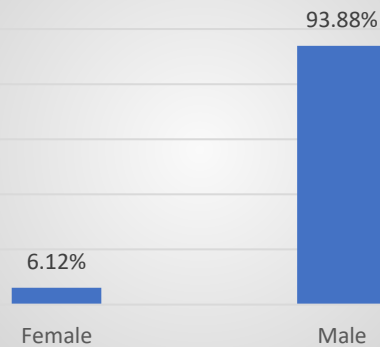

Sheriff's Daily Report

12/9/2020

Under the Custody of the Sheriff	
Total Male and Female	8,892
Jail Population	5,486
Community Corrections	3,406

Jail Population - Behind the Walls

Behind the Walls: Detainees that are physically housed under the Sheriff's custody 24 hours a day/7 days a week. This includes all populations listed on this chart - Divisional populations male & female, Outside Counties, Hospital, PRC, Women's Residential, & VRIC. Detainees in court-ordered treatment programs (PRC, Women's Residential, VRIC) are housed at CCDOC 24 hours a day/7 days week.

Sheriff's Daily Report

12/9/2020

CCSO Population Demographics

In Confinement

Gender Distribution

Race Distribution

Age Distribution

Community Corrections

Gender Distribution

Race Distribution

Age Distribution