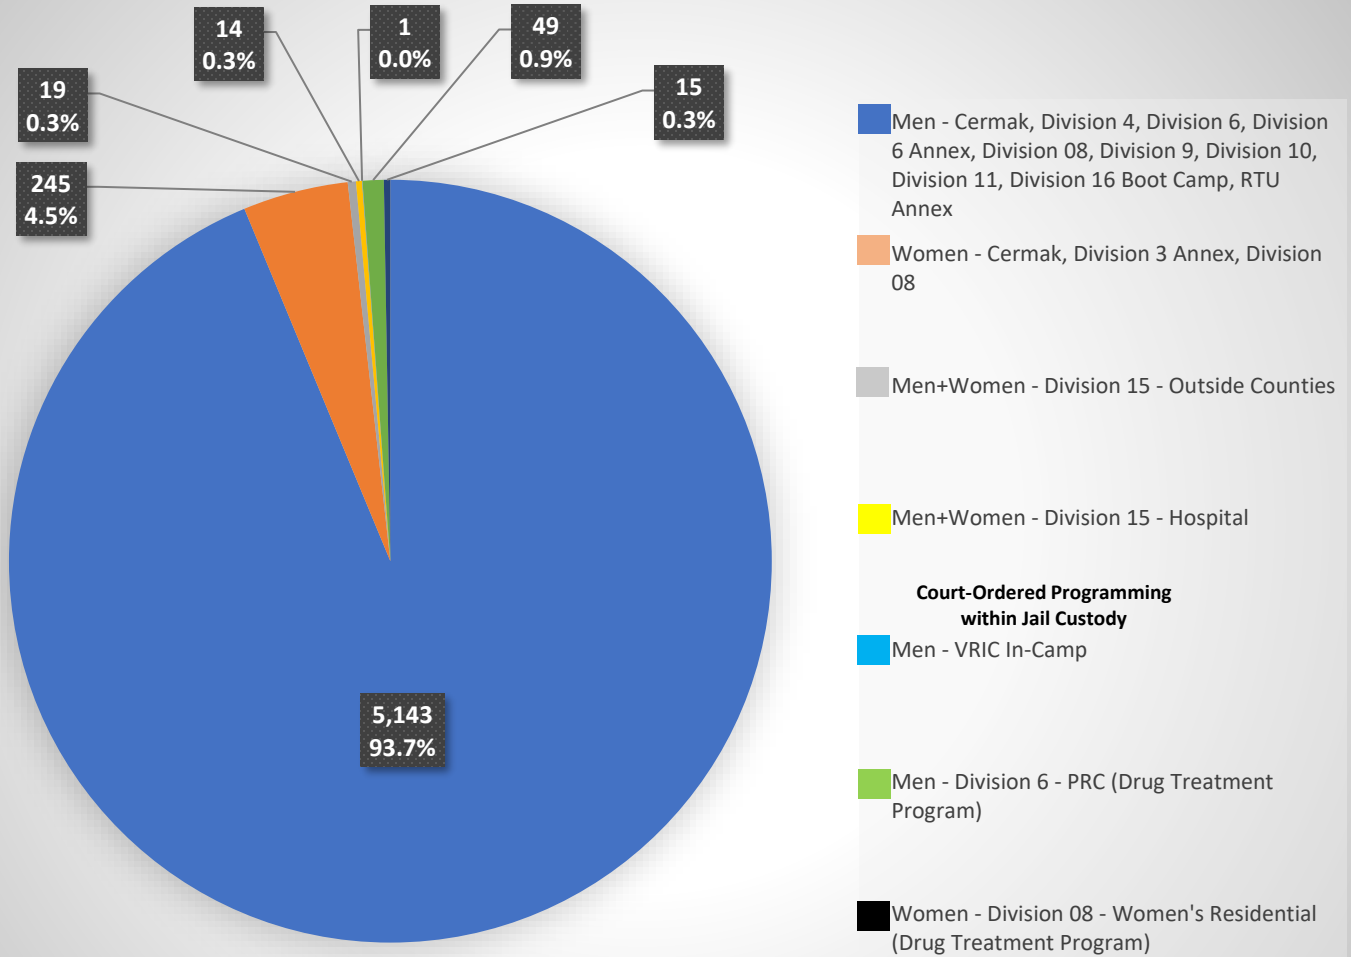

Sheriff's Daily Report

12/9/2020

Under the Custody of the Sheriff	
Total Male and Female	8,892
Jail Population	5,486
Community Corrections	3,406

Jail Population - Behind the Walls

Behind the Walls: Detainees that are physically housed under the Sheriff's custody 24 hours a day/7 days a week. This includes all populations listed on this chart - Divisional populations male & female, Outside Counties, Hospital, PRC, Women's Residential, & VRIC. Detainees in court-ordered treatment programs (PRC, Women's Residential, VRIC) are housed at CCDOC 24 hours a day/7 days week.

Sheriff's Daily Report

12/9/2020

CCSO Population Demographics

In Confinement

Gender Distribution

Race Distribution

Age Distribution

Community Corrections

Gender Distribution

Race Distribution

Age Distribution