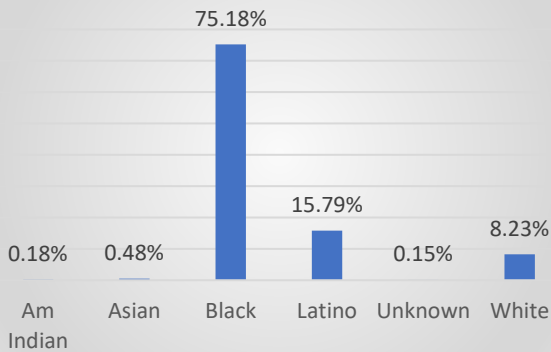

Sheriff's Daily Report

12/9/2020

Under the Custody of the Sheriff	
Total Male and Female	8,892
Jail Population	5,486
Community Corrections	3,406

Jail Population - Behind the Walls

Behind the Walls: Detainees that are physically housed under the Sheriff's custody 24 hours a day/7 days a week. This includes all populations listed on this chart - Divisional populations male & female, Outside Counties, Hospital, PRC, Women's Residential, & VRIC. Detainees in court-ordered treatment programs (PRC, Women's Residential, VRIC) are housed at CCDOC 24 hours a day/7 days week.

Sheriff's Daily Report

12/9/2020

CCSO Population Demographics

In Confinement

Gender Distribution

Race Distribution

Age Distribution

Community Corrections

Gender Distribution

Race Distribution

Age Distribution