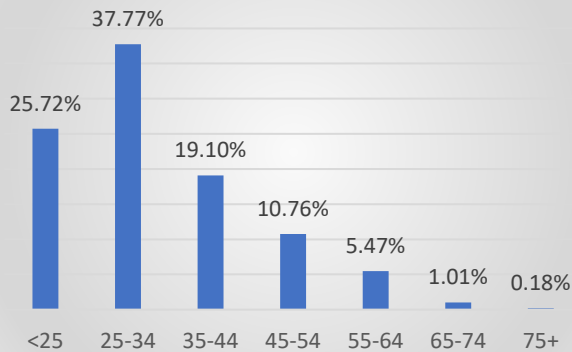

Sheriff's Daily Report

12/9/2020

Under the Custody of the Sheriff	
Total Male and Female	8,892
Jail Population	5,486
Community Corrections	3,406

Jail Population - Behind the Walls

Behind the Walls: Detainees that are physically housed under the Sheriff's custody 24 hours a day/7 days a week. This includes all populations listed on this chart - Divisional populations male & female, Outside Counties, Hospital, PRC, Women's Residential, & VRIC. Detainees in court-ordered treatment programs (PRC, Women's Residential, VRIC) are housed at CCDOC 24 hours a day/7 days week.

Sheriff's Daily Report

12/9/2020

CCSO Population Demographics

In Confinement

Gender Distribution

Race Distribution

Age Distribution

Community Corrections

Gender Distribution

Race Distribution

Age Distribution