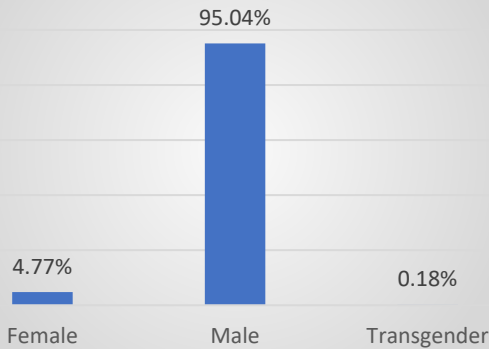

Sheriff's Daily Report

12/9/2020

CCSO Population Demographics

In Confinement

Gender Distribution