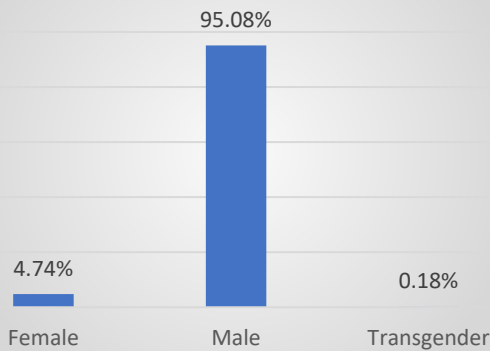

Sheriff's Daily Report

12/8/2020

CCSO Population Demographics

In Confinement

Gender Distribution