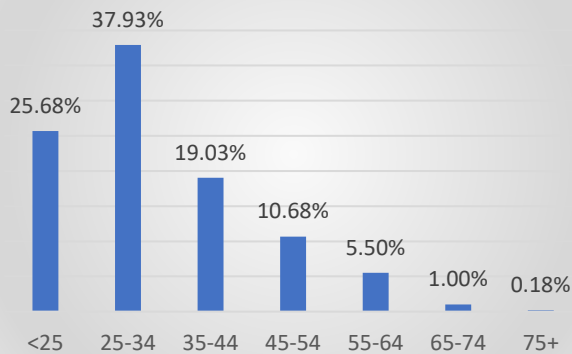

Sheriff's Daily Report

12/8/2020

Under the Custody of the Sheriff	
Total Male and Female	8,911
Jail Population	5,507
Community Corrections	3,404

Jail Population - Behind the Walls

Behind the Walls: Detainees that are physically housed under the Sheriff's custody 24 hours a day/7 days a week. This includes all populations listed on this chart - Divisional populations male & female, Outside Counties, Hospital, PRC, Women's Residential, & VRIC. Detainees in court-ordered treatment programs (PRC, Women's Residential, VRIC) are housed at CCDOC 24 hours a day/7 days week.

Sheriff's Daily Report

12/8/2020

CCSO Population Demographics

In Confinement

Gender Distribution

Race Distribution

Age Distribution

Community Corrections

Gender Distribution

Race Distribution

Age Distribution