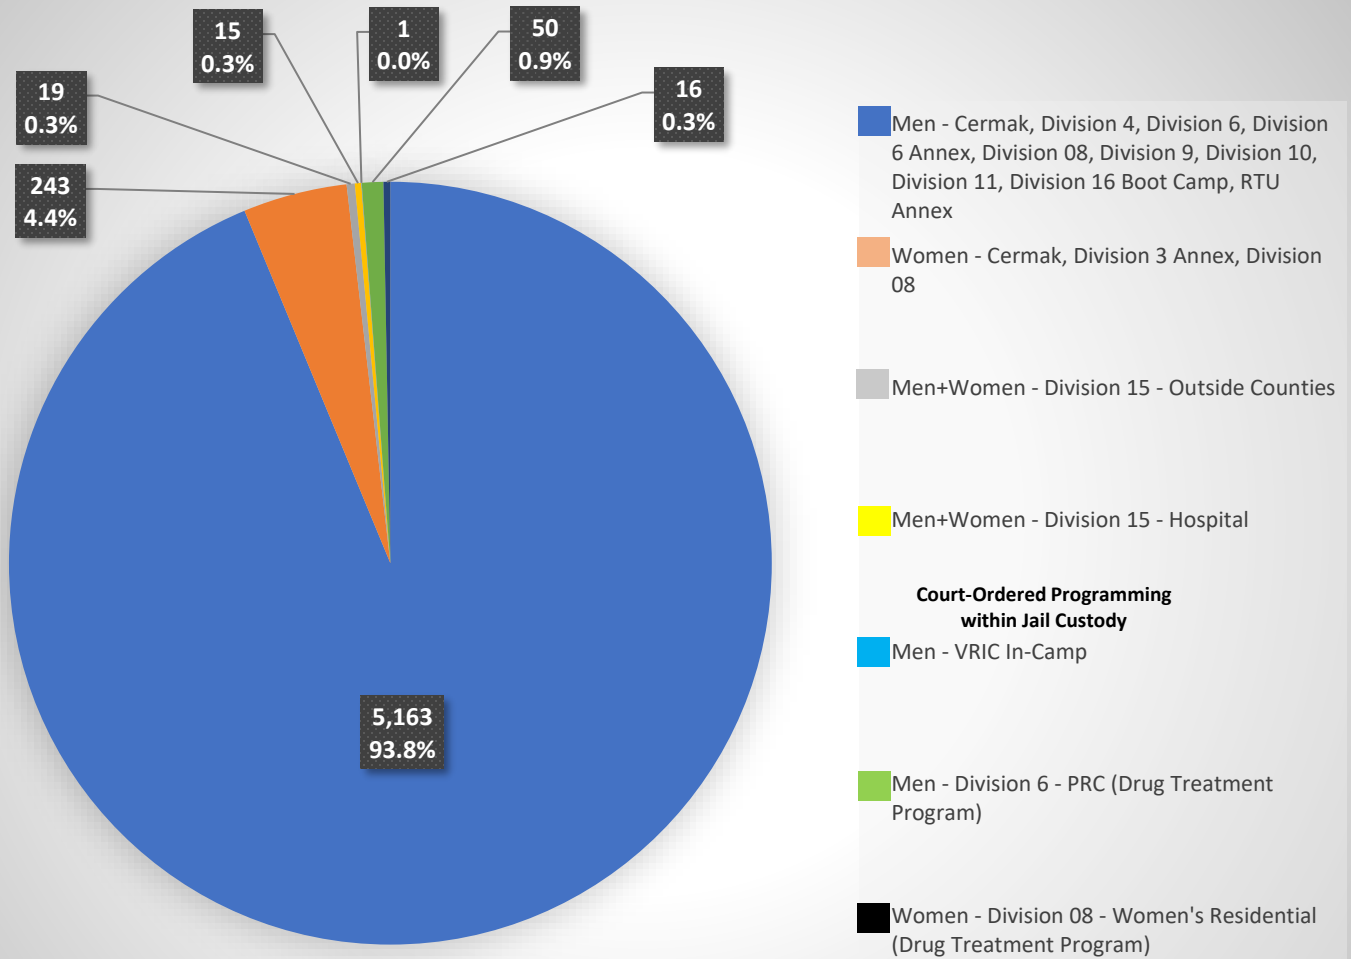

Sheriff's Daily Report

12/8/2020

Under the Custody of the Sheriff	
Total Male and Female	8,911
Jail Population	5,507
Community Corrections	3,404

Jail Population - Behind the Walls

Behind the Walls: Detainees that are physically housed under the Sheriff's custody 24 hours a day/7 days a week. This includes all populations listed on this chart - Divisional populations male & female, Outside Counties, Hospital, PRC, Women's Residential, & VRIC. Detainees in court-ordered treatment programs (PRC, Women's Residential, VRIC) are housed at CCDOC 24 hours a day/7 days week.

Sheriff's Daily Report

12/8/2020

CCSO Population Demographics

In Confinement

Gender Distribution

Race Distribution

Age Distribution

Community Corrections

Gender Distribution

Race Distribution

Age Distribution