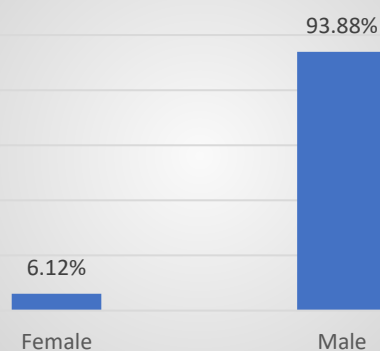

Sheriff's Daily Report

12/8/2020

Under the Custody of the Sheriff	
Total Male and Female	8,911
Jail Population	5,507
Community Corrections	3,404

Jail Population - Behind the Walls

Behind the Walls: Detainees that are physically housed under the Sheriff's custody 24 hours a day/7 days a week. This includes all populations listed on this chart - Divisional populations male & female, Outside Counties, Hospital, PRC, Women's Residential, & VRIC. Detainees in court-ordered treatment programs (PRC, Women's Residential, VRIC) are housed at CCDOC 24 hours a day/7 days week.

Sheriff's Daily Report

12/8/2020

CCSO Population Demographics

In Confinement

Gender Distribution

Race Distribution

Age Distribution

Community Corrections

Gender Distribution

Race Distribution

Age Distribution