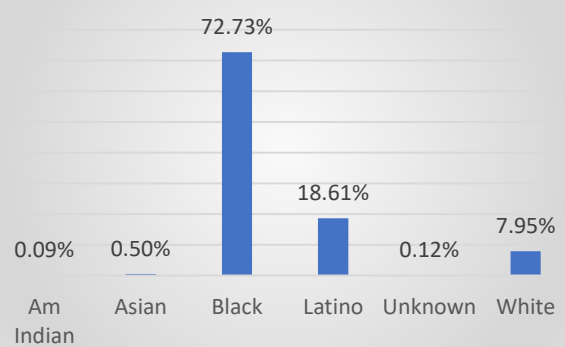

Sheriff's Daily Report

12/8/2020

Under the Custody of the Sheriff	
Total Male and Female	8,911
Jail Population	5,507
Community Corrections	3,404

Jail Population - Behind the Walls

Behind the Walls: Detainees that are physically housed under the Sheriff's custody 24 hours a day/7 days a week. This includes all populations listed on this chart - Divisional populations male & female, Outside Counties, Hospital, PRC, Women's Residential, & VRIC. Detainees in court-ordered treatment programs (PRC, Women's Residential, VRIC) are housed at CCDOC 24 hours a day/7 days week.

Sheriff's Daily Report

12/8/2020

CCSO Population Demographics

In Confinement

Gender Distribution

Race Distribution

Age Distribution

Community Corrections

Gender Distribution

Race Distribution

Age Distribution