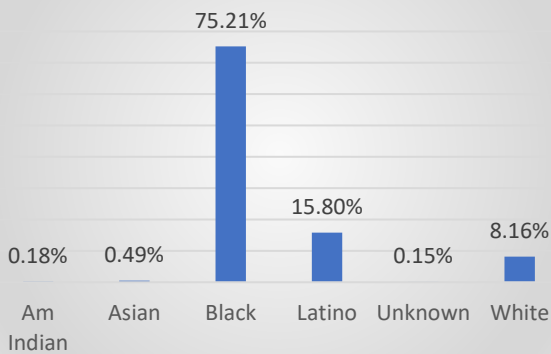

Sheriff's Daily Report

12/8/2020

Under the Custody of the Sheriff	
Total Male and Female	8,911
Jail Population	5,507
Community Corrections	3,404

Jail Population - Behind the Walls

Behind the Walls: Detainees that are physically housed under the Sheriff's custody 24 hours a day/7 days a week. This includes all populations listed on this chart - Divisional populations male & female, Outside Counties, Hospital, PRC, Women's Residential, & VRIC. Detainees in court-ordered treatment programs (PRC, Women's Residential, VRIC) are housed at CCDOC 24 hours a day/7 days week.

Sheriff's Daily Report

12/8/2020

CCSO Population Demographics

In Confinement

Gender Distribution

Race Distribution

Age Distribution

Community Corrections

Gender Distribution

Race Distribution

Age Distribution