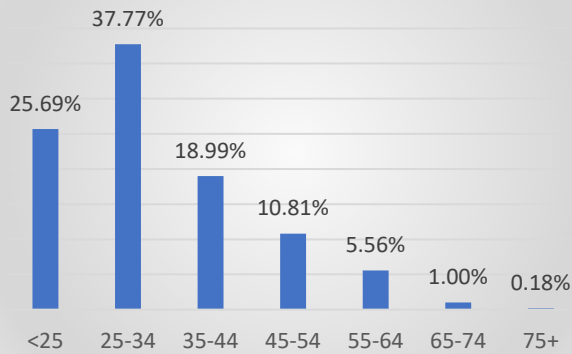

Sheriff's Daily Report

12/7/2020

Under the Custody of the Sheriff	
Total Male and Female	8,931
Jail Population	5,524
Community Corrections	3,407

Jail Population - Behind the Walls

Behind the Walls: Detainees that are physically housed under the Sheriff's custody 24 hours a day/7 days a week. This includes all populations listed on this chart - Divisional populations male & female, Outside Counties, Hospital, PRC, Women's Residential, & VRIC. Detainees in court-ordered treatment programs (PRC, Women's Residential, VRIC) are housed at CCDOC 24 hours a day/7 days week.

Sheriff's Daily Report

12/7/2020

CCSO Population Demographics

In Confinement

Gender Distribution

Race Distribution

Age Distribution

Community Corrections

Gender Distribution

Race Distribution

Age Distribution