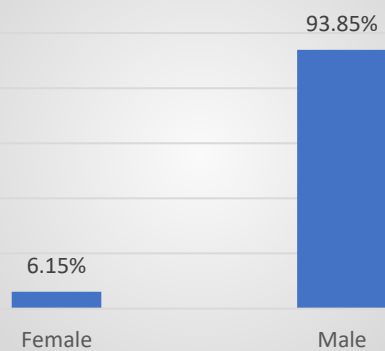

Sheriff's Daily Report

12/7/2020

Under the Custody of the Sheriff	
Total Male and Female	8,931
Jail Population	5,524
Community Corrections	3,407

Jail Population - Behind the Walls

Behind the Walls: Detainees that are physically housed under the Sheriff's custody 24 hours a day/7 days a week. This includes all populations listed on this chart - Divisional populations male & female, Outside Counties, Hospital, PRC, Women's Residential, & VRIC. Detainees in court-ordered treatment programs (PRC, Women's Residential, VRIC) are housed at CCDOC 24 hours a day/7 days week.

Sheriff's Daily Report

12/7/2020

CCSO Population Demographics

In Confinement

Gender Distribution

Race Distribution

Age Distribution

Community Corrections

Gender Distribution

Race Distribution

Age Distribution