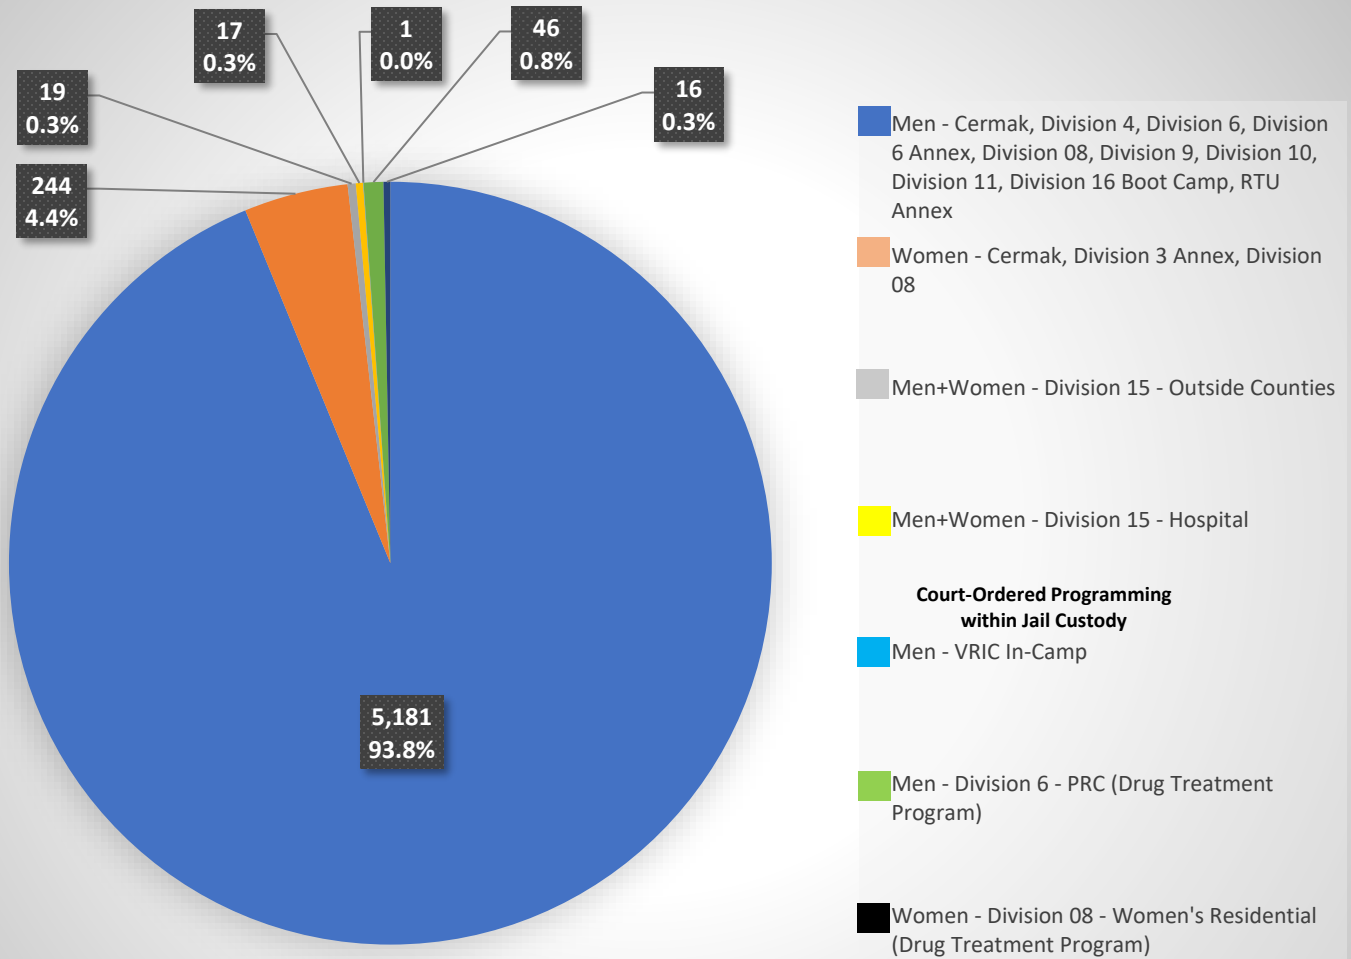

Sheriff's Daily Report

12/7/2020

Under the Custody of the Sheriff	
Total Male and Female	8,931
Jail Population	5,524
Community Corrections	3,407

Jail Population - Behind the Walls

Behind the Walls: Detainees that are physically housed under the Sheriff's custody 24 hours a day/7 days a week. This includes all populations listed on this chart - Divisional populations male & female, Outside Counties, Hospital, PRC, Women's Residential, & VRIC. Detainees in court-ordered treatment programs (PRC, Women's Residential, VRIC) are housed at CCDOC 24 hours a day/7 days week.

Sheriff's Daily Report

12/7/2020

CCSO Population Demographics

In Confinement

Gender Distribution

Race Distribution

Age Distribution

Community Corrections

Gender Distribution

Race Distribution

Age Distribution