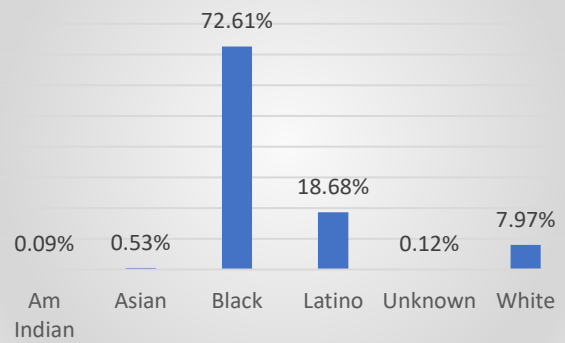

Sheriff's Daily Report

12/7/2020

Under the Custody of the Sheriff	
Total Male and Female	8,931
Jail Population	5,524
Community Corrections	3,407

Jail Population - Behind the Walls

Behind the Walls: Detainees that are physically housed under the Sheriff's custody 24 hours a day/7 days a week. This includes all populations listed on this chart - Divisional populations male & female, Outside Counties, Hospital, PRC, Women's Residential, & VRIC. Detainees in court-ordered treatment programs (PRC, Women's Residential, VRIC) are housed at CCDOC 24 hours a day/7 days week.

Sheriff's Daily Report

12/7/2020

CCSO Population Demographics

In Confinement

Gender Distribution

Race Distribution

Age Distribution

Community Corrections

Gender Distribution

Race Distribution

Age Distribution