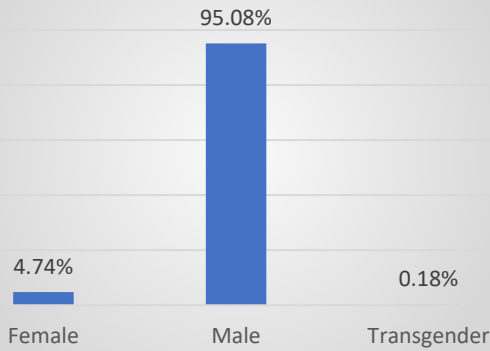

Sheriff's Daily Report

12/7/2020

CCSO Population Demographics

In Confinement

Gender Distribution