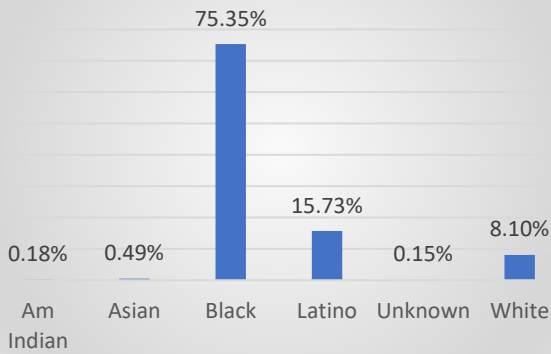

Sheriff's Daily Report

12/7/2020

Under the Custody of the Sheriff	
Total Male and Female	8,931
Jail Population	5,524
Community Corrections	3,407

Jail Population - Behind the Walls

Behind the Walls: Detainees that are physically housed under the Sheriff's custody 24 hours a day/7 days a week. This includes all populations listed on this chart - Divisional populations male & female, Outside Counties, Hospital, PRC, Women's Residential, & VRIC. Detainees in court-ordered treatment programs (PRC, Women's Residential, VRIC) are housed at CCDOC 24 hours a day/7 days week.

Sheriff's Daily Report

12/7/2020

CCSO Population Demographics

In Confinement

Gender Distribution

Race Distribution

Age Distribution

Community Corrections

Gender Distribution

Race Distribution

Age Distribution