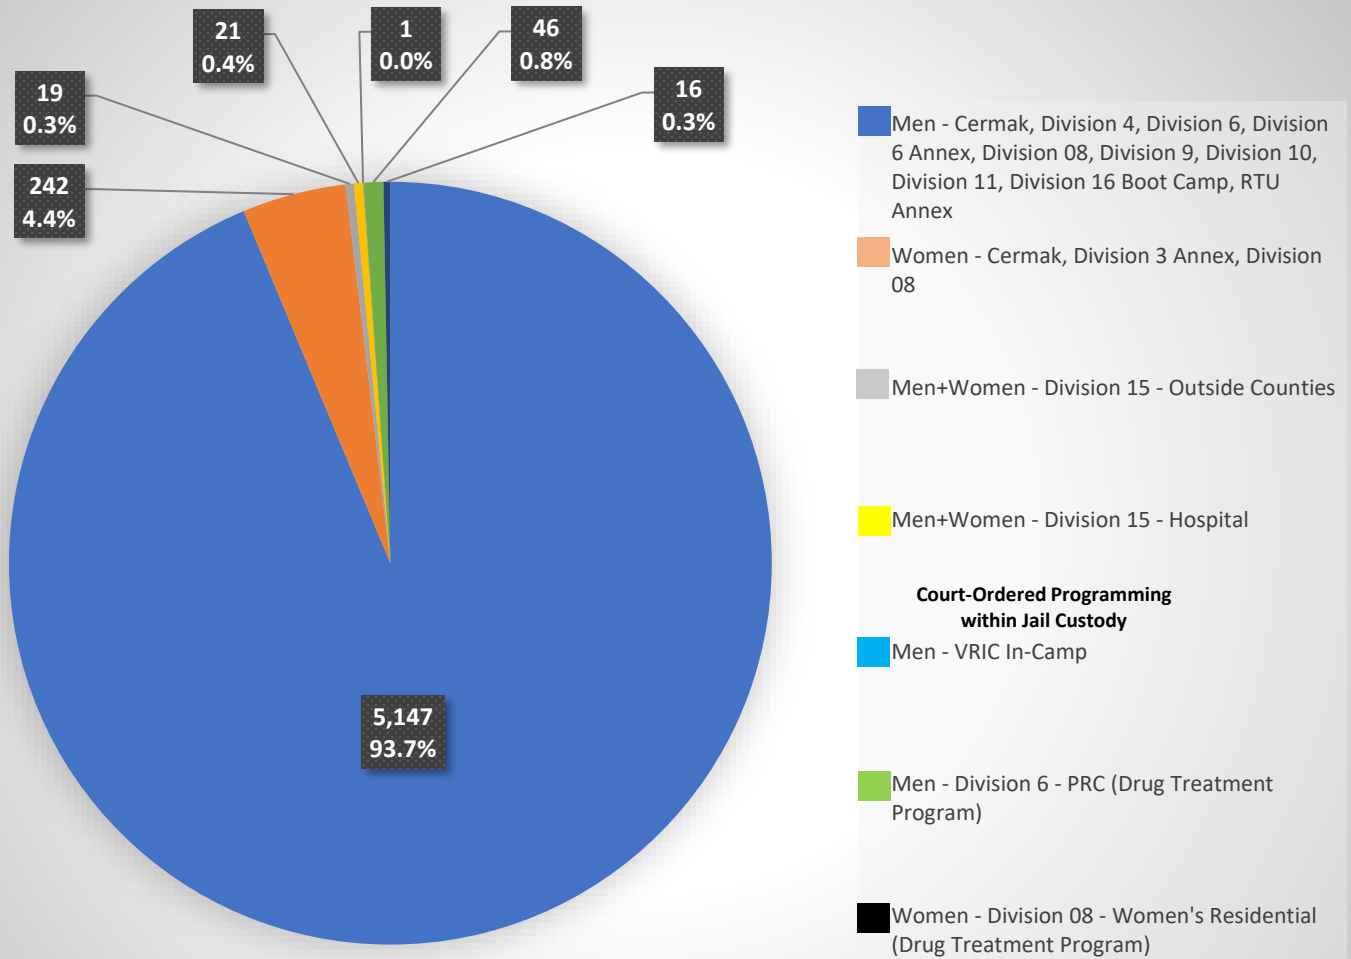

# Sheriff's Daily Report

12/6/2020

Under the Custody of the Sheriff	
Total Male and Female	8,888
Jail Population	5,492
Community Corrections	3,396

## Jail Population - Behind the Walls

Behind the Walls: Detainees that are physically housed under the Sheriff's custody 24 hours a day/7 days a week. This includes all populations listed on this chart - Divisional populations male & female, Outside Counties, Hospital, PRC, Women's Residential, & VRIC. Detainees in court-ordered treatment programs (PRC, Women's Residential, VRIC) are housed at CCDOC 24 hours a day/7 days week.

#### Race Distribution

#### Age Distribution