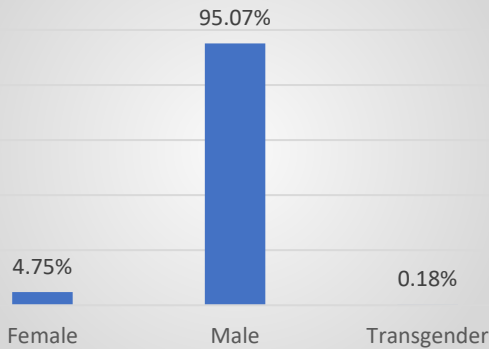

CCSO Population Demographics

In Confinement

Gender Distribution