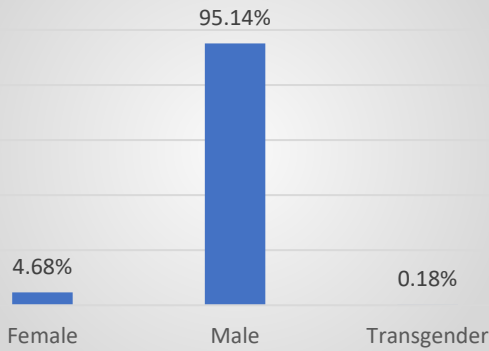

CCSO Population Demographics

In Confinement

Gender Distribution