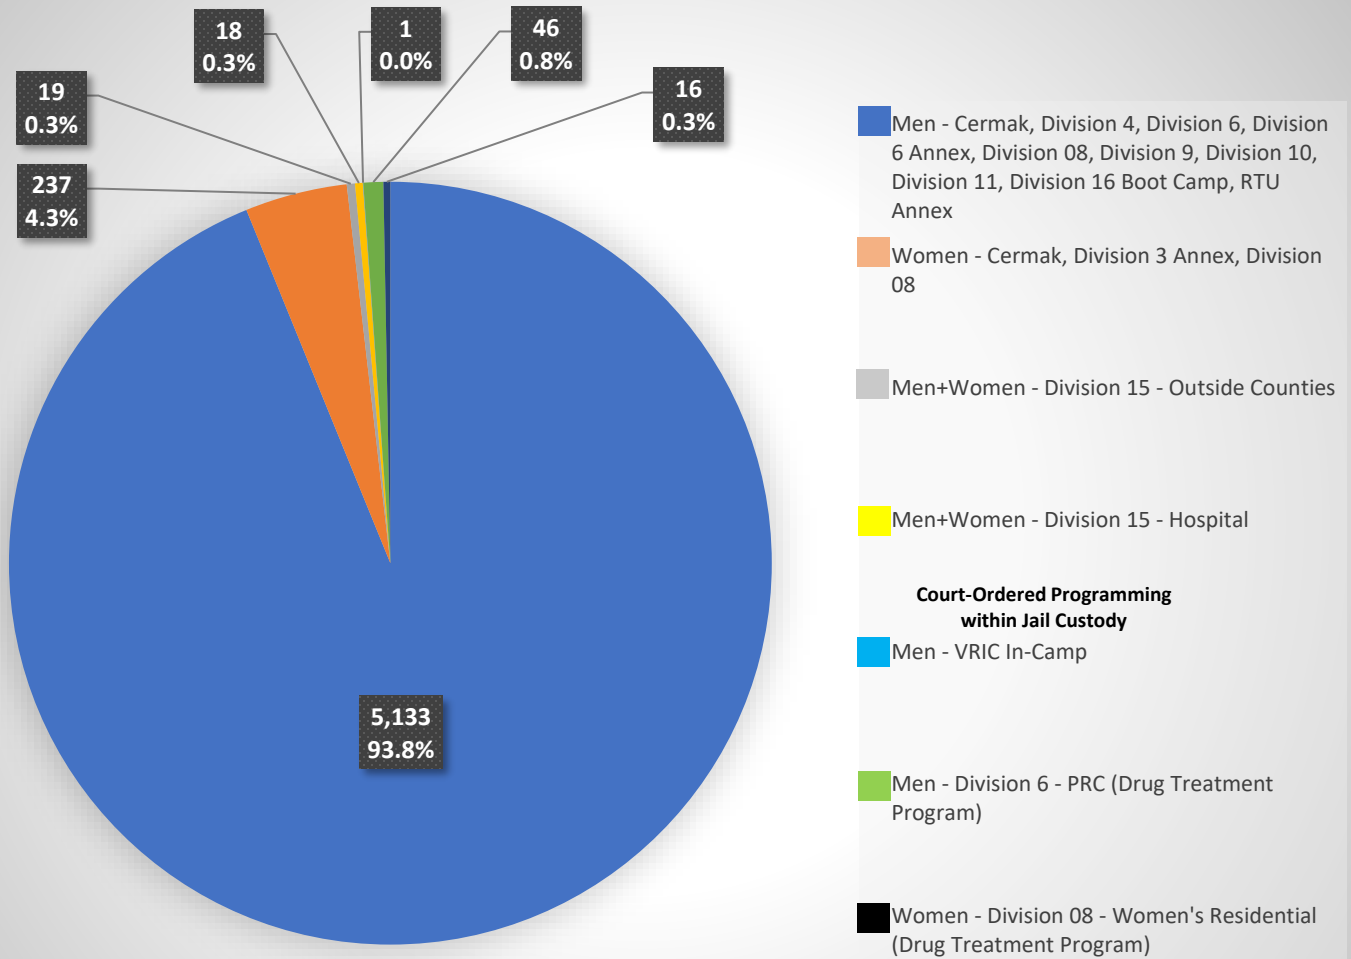

# Sheriff's Daily Report

12/5/2020

Under the Custody of the Sheriff	
Total Male and Female	8,845
Jail Population	5,470
Community Corrections	3,375

## Jail Population - Behind the Walls

Behind the Walls: Detainees that are physically housed under the Sheriff's custody 24 hours a day/7 days a week. This includes all populations listed on this chart - Divisional populations male & female, Outside Counties, Hospital, PRC, Women's Residential, & VRIC. Detainees in court-ordered treatment programs (PRC, Women's Residential, VRIC) are housed at CCDOC 24 hours a day/7 days week.

##### Race Distribution

##### Age Distribution