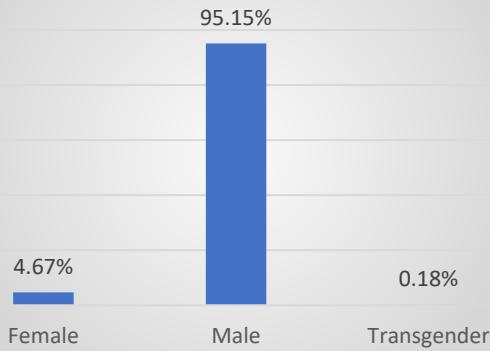

Sheriff's Daily Report

12/3/2020

CCSO Population Demographics

In Confinement

Gender Distribution