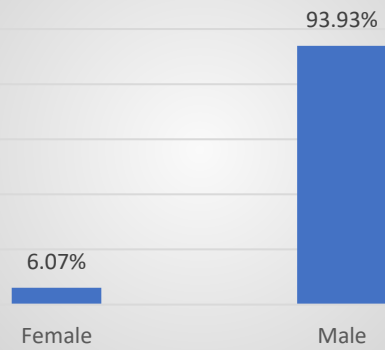

Sheriff's Daily Report

12/3/2020

Under the Custody of the Sheriff	
Total Male and Female	8,866
Jail Population	5,498
Community Corrections	3,368

Jail Population - Behind the Walls

Behind the Walls: Detainees that are physically housed under the Sheriff's custody 24 hours a day/7 days a week. This includes all populations listed on this chart - Divisional populations male & female, Outside Counties, Hospital, PRC, Women's Residential, & VRIC. Detainees in court-ordered treatment programs (PRC, Women's Residential, VRIC) are housed at CCDOC 24 hours a day/7 days week.

Sheriff's Daily Report

12/3/2020

CCSO Population Demographics

In Confinement

Gender Distribution

Race Distribution

Age Distribution

Community Corrections

Gender Distribution

Race Distribution

Age Distribution