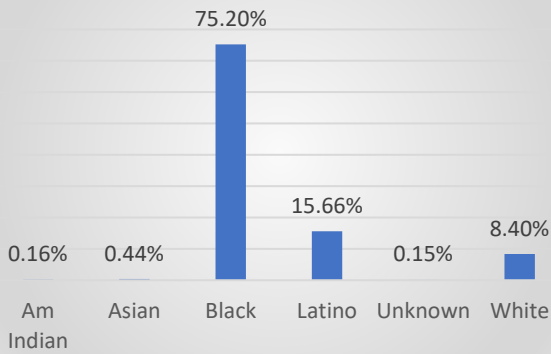

Sheriff's Daily Report

12/3/2020

Under the Custody of the Sheriff	
Total Male and Female	8,866
Jail Population	5,498
Community Corrections	3,368

Jail Population - Behind the Walls

Behind the Walls: Detainees that are physically housed under the Sheriff's custody 24 hours a day/7 days a week. This includes all populations listed on this chart - Divisional populations male & female, Outside Counties, Hospital, PRC, Women's Residential, & VRIC. Detainees in court-ordered treatment programs (PRC, Women's Residential, VRIC) are housed at CCDOC 24 hours a day/7 days week.

Sheriff's Daily Report

12/3/2020

CCSO Population Demographics

In Confinement

Gender Distribution

Race Distribution

Age Distribution

Community Corrections

Gender Distribution

Race Distribution

Age Distribution