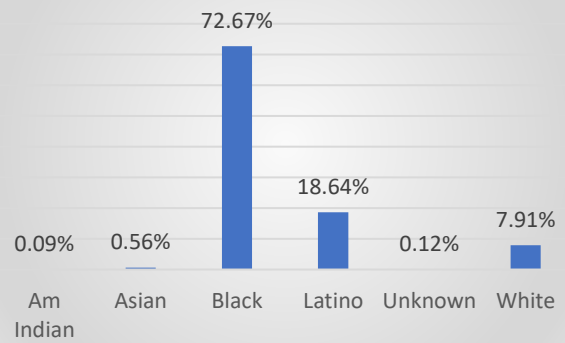

Sheriff's Daily Report

12/3/2020

Under the Custody of the Sheriff	
Total Male and Female	8,866
Jail Population	5,498
Community Corrections	3,368

Jail Population - Behind the Walls

Behind the Walls: Detainees that are physically housed under the Sheriff's custody 24 hours a day/7 days a week. This includes all populations listed on this chart - Divisional populations male & female, Outside Counties, Hospital, PRC, Women's Residential, & VRIC. Detainees in court-ordered treatment programs (PRC, Women's Residential, VRIC) are housed at CCDOC 24 hours a day/7 days week.

Sheriff's Daily Report

12/3/2020

CCSO Population Demographics

In Confinement

Gender Distribution

Race Distribution

Age Distribution

Community Corrections

Gender Distribution

Race Distribution

Age Distribution