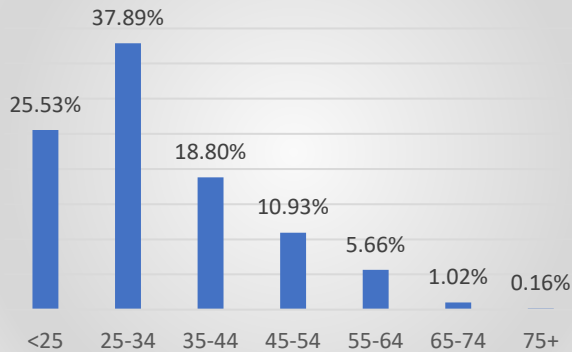

Sheriff's Daily Report

12/3/2020

Under the Custody of the Sheriff	
Total Male and Female	8,866
Jail Population	5,498
Community Corrections	3,368

Jail Population - Behind the Walls

Behind the Walls: Detainees that are physically housed under the Sheriff's custody 24 hours a day/7 days a week. This includes all populations listed on this chart - Divisional populations male & female, Outside Counties, Hospital, PRC, Women's Residential, & VRIC. Detainees in court-ordered treatment programs (PRC, Women's Residential, VRIC) are housed at CCDOC 24 hours a day/7 days week.

Sheriff's Daily Report

12/3/2020

CCSO Population Demographics

In Confinement

Gender Distribution

Race Distribution

Age Distribution

Community Corrections

Gender Distribution

Race Distribution

Age Distribution