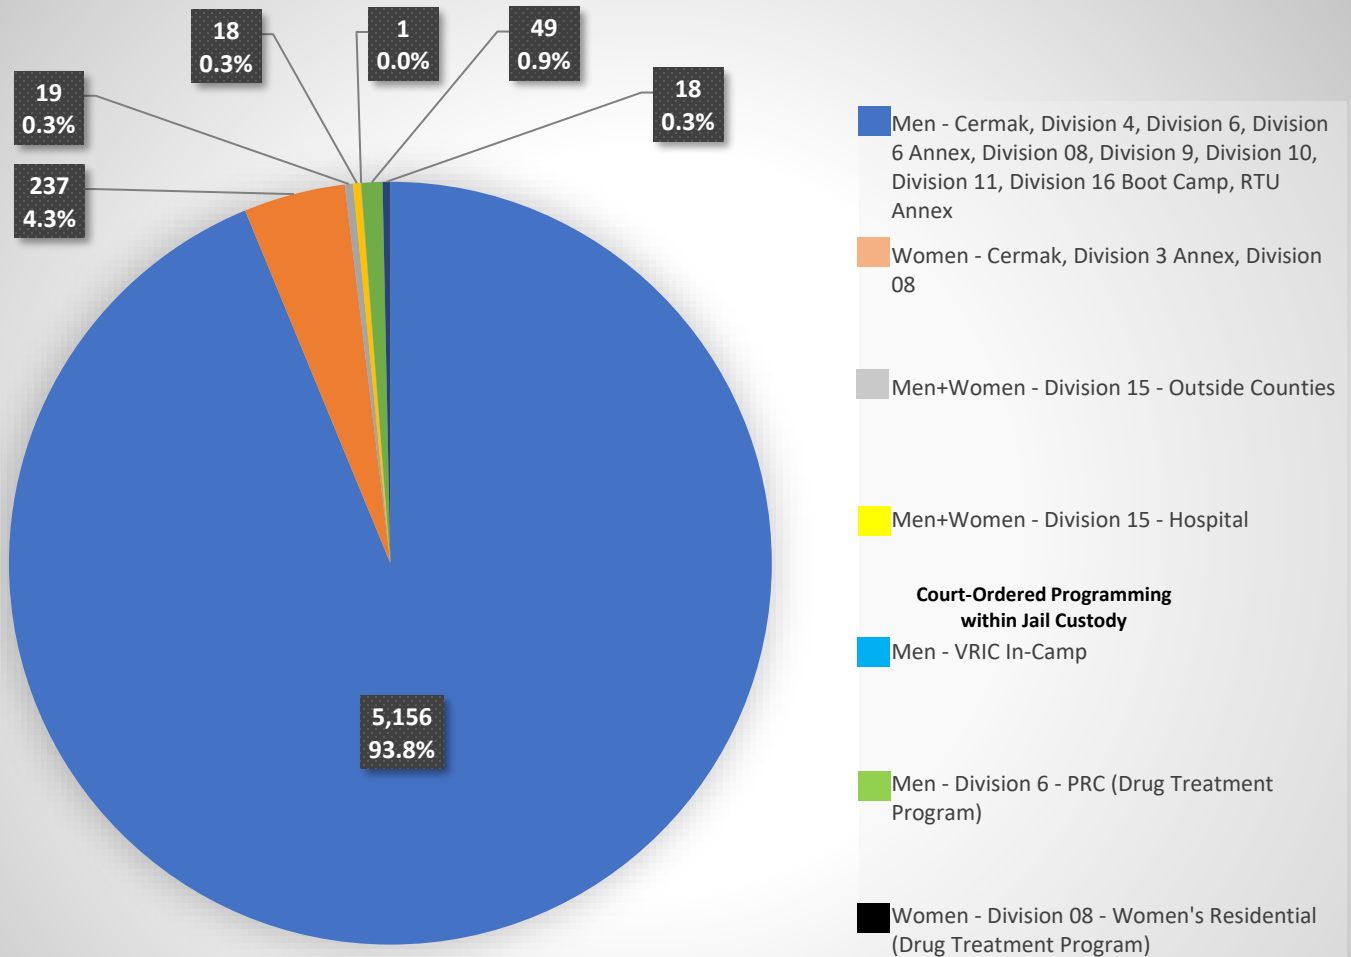

Sheriff's Daily Report

12/3/2020

Under the Custody of the Sheriff	
Total Male and Female	8,866
Jail Population	5,498
Community Corrections	3,368

Jail Population - Behind the Walls

Behind the Walls: Detainees that are physically housed under the Sheriff's custody 24 hours a day/7 days a week. This includes all populations listed on this chart - Divisional populations male & female, Outside Counties, Hospital, PRC, Women's Residential, & VRIC. Detainees in court-ordered treatment programs (PRC, Women's Residential, VRIC) are housed at CCDOC 24 hours a day/7 days week.

Sheriff's Daily Report

12/3/2020

CCSO Population Demographics

In Confinement

Gender Distribution

Race Distribution

Age Distribution

Community Corrections

Gender Distribution

Race Distribution

Age Distribution