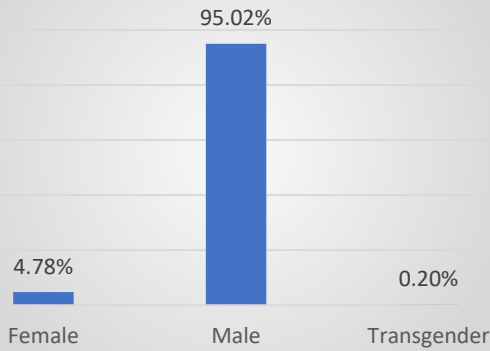

Sheriff's Daily Report

12/2/2020

CCSO Population Demographics

In Confinement

Gender Distribution