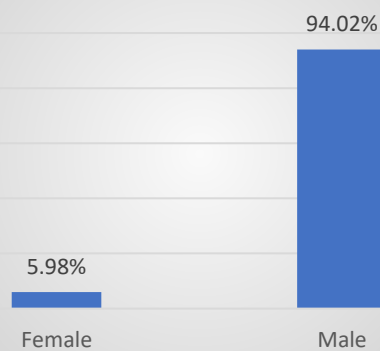

Sheriff's Daily Report

12/2/2020

Under the Custody of the Sheriff	
Total Male and Female	8,884
Jail Population	5,516
Community Corrections	3,368

Jail Population - Behind the Walls

Behind the Walls: Detainees that are physically housed under the Sheriff's custody 24 hours a day/7 days a week. This includes all populations listed on this chart - Divisional populations male & female, Outside Counties, Hospital, PRC, Women's Residential, & VRIC. Detainees in court-ordered treatment programs (PRC, Women's Residential, VRIC) are housed at CCDOC 24 hours a day/7 days week.

Sheriff's Daily Report

12/2/2020

CCSO Population Demographics

In Confinement

Gender Distribution

Race Distribution

Age Distribution

Community Corrections

Gender Distribution

Race Distribution

Age Distribution