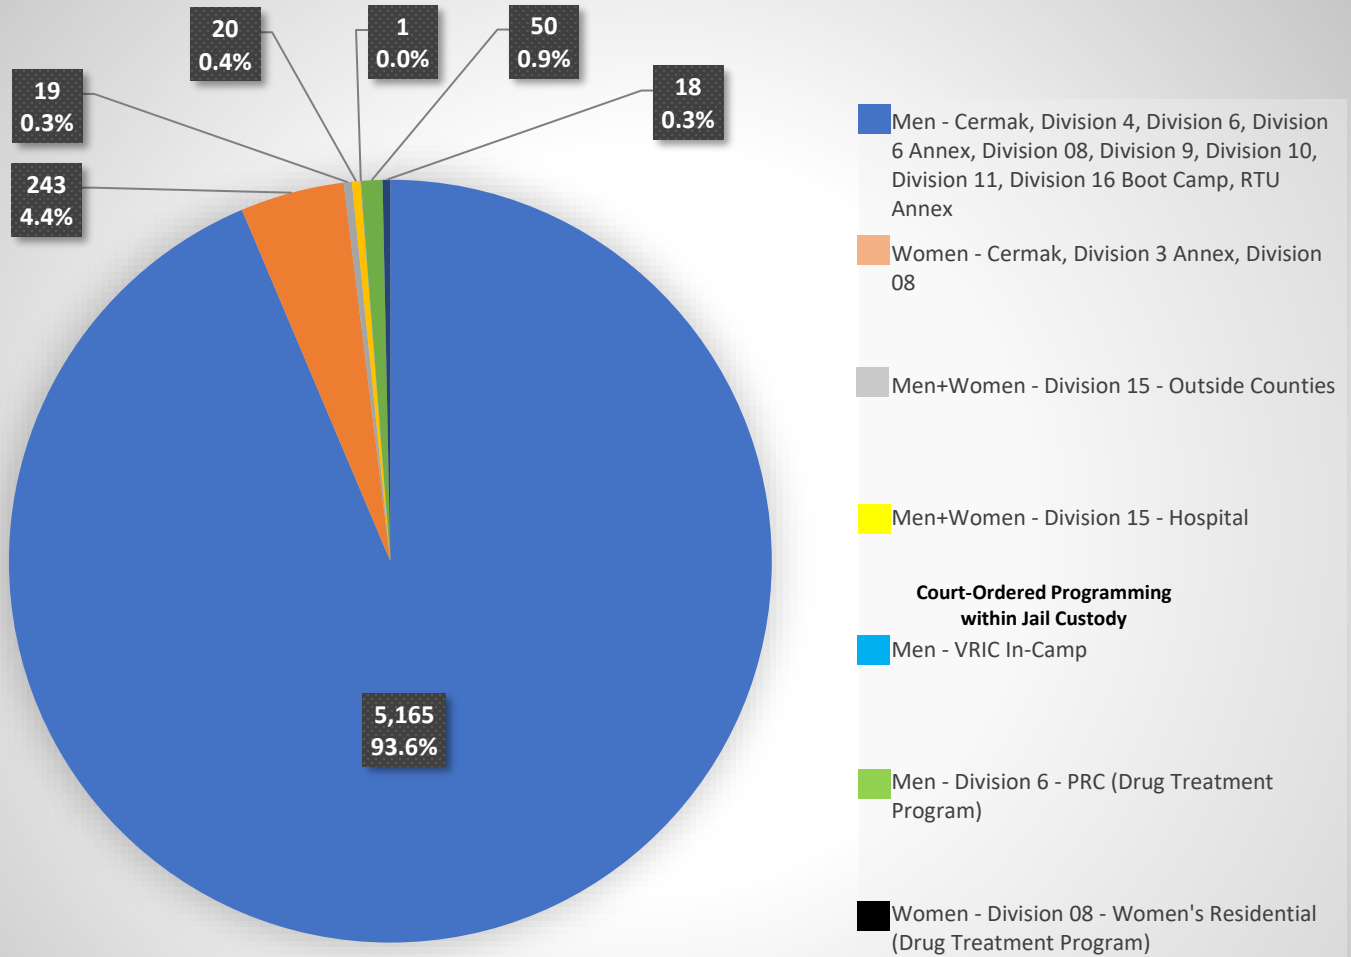

Sheriff's Daily Report

12/2/2020

Under the Custody of the Sheriff	
Total Male and Female	8,884
Jail Population	5,516
Community Corrections	3,368

Jail Population - Behind the Walls

Behind the Walls: Detainees that are physically housed under the Sheriff's custody 24 hours a day/7 days a week. This includes all populations listed on this chart - Divisional populations male & female, Outside Counties, Hospital, PRC, Women's Residential, & VRIC. Detainees in court-ordered treatment programs (PRC, Women's Residential, VRIC) are housed at CCDOC 24 hours a day/7 days week.

Sheriff's Daily Report

12/2/2020

CCSO Population Demographics

In Confinement

Gender Distribution

Race Distribution

Age Distribution

Community Corrections

Gender Distribution

Race Distribution

Age Distribution