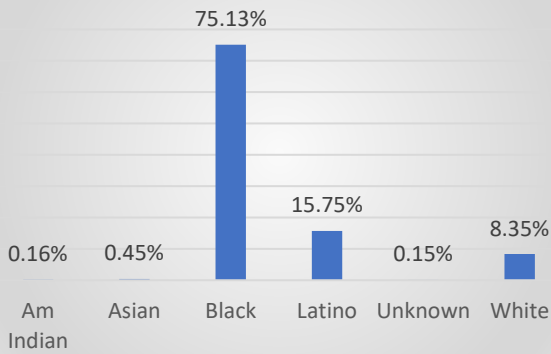

Sheriff's Daily Report

12/2/2020

Under the Custody of the Sheriff	
Total Male and Female	8,884
Jail Population	5,516
Community Corrections	3,368

Jail Population - Behind the Walls

Behind the Walls: Detainees that are physically housed under the Sheriff's custody 24 hours a day/7 days a week. This includes all populations listed on this chart - Divisional populations male & female, Outside Counties, Hospital, PRC, Women's Residential, & VRIC. Detainees in court-ordered treatment programs (PRC, Women's Residential, VRIC) are housed at CCDOC 24 hours a day/7 days week.

Sheriff's Daily Report

12/2/2020

CCSO Population Demographics

In Confinement

Gender Distribution

Race Distribution

Age Distribution

Community Corrections

Gender Distribution

Race Distribution

Age Distribution