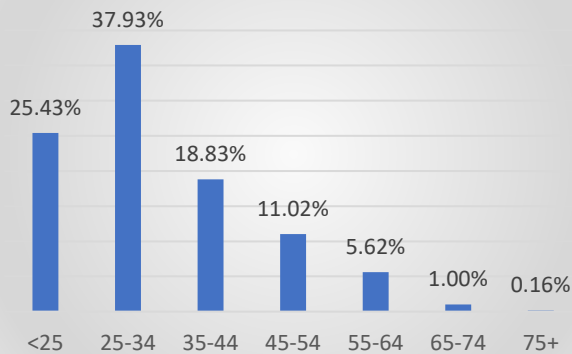

Sheriff's Daily Report

12/2/2020

Under the Custody of the Sheriff	
Total Male and Female	8,884
Jail Population	5,516
Community Corrections	3,368

Jail Population - Behind the Walls

Behind the Walls: Detainees that are physically housed under the Sheriff's custody 24 hours a day/7 days a week. This includes all populations listed on this chart - Divisional populations male & female, Outside Counties, Hospital, PRC, Women's Residential, & VRIC. Detainees in court-ordered treatment programs (PRC, Women's Residential, VRIC) are housed at CCDOC 24 hours a day/7 days week.

Sheriff's Daily Report

12/2/2020

CCSO Population Demographics

In Confinement

Gender Distribution

Race Distribution

Age Distribution

Community Corrections

Gender Distribution

Race Distribution

Age Distribution