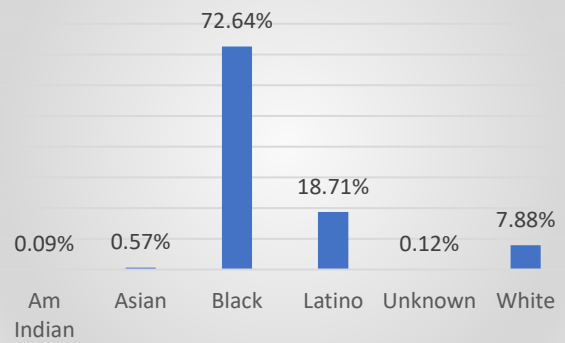

Sheriff's Daily Report

12/2/2020

Under the Custody of the Sheriff	
Total Male and Female	8,884
Jail Population	5,516
Community Corrections	3,368

Jail Population - Behind the Walls

Behind the Walls: Detainees that are physically housed under the Sheriff's custody 24 hours a day/7 days a week. This includes all populations listed on this chart - Divisional populations male & female, Outside Counties, Hospital, PRC, Women's Residential, & VRIC. Detainees in court-ordered treatment programs (PRC, Women's Residential, VRIC) are housed at CCDOC 24 hours a day/7 days week.

Sheriff's Daily Report

12/2/2020

CCSO Population Demographics

In Confinement

Gender Distribution

Race Distribution

Age Distribution

Community Corrections

Gender Distribution

Race Distribution

Age Distribution