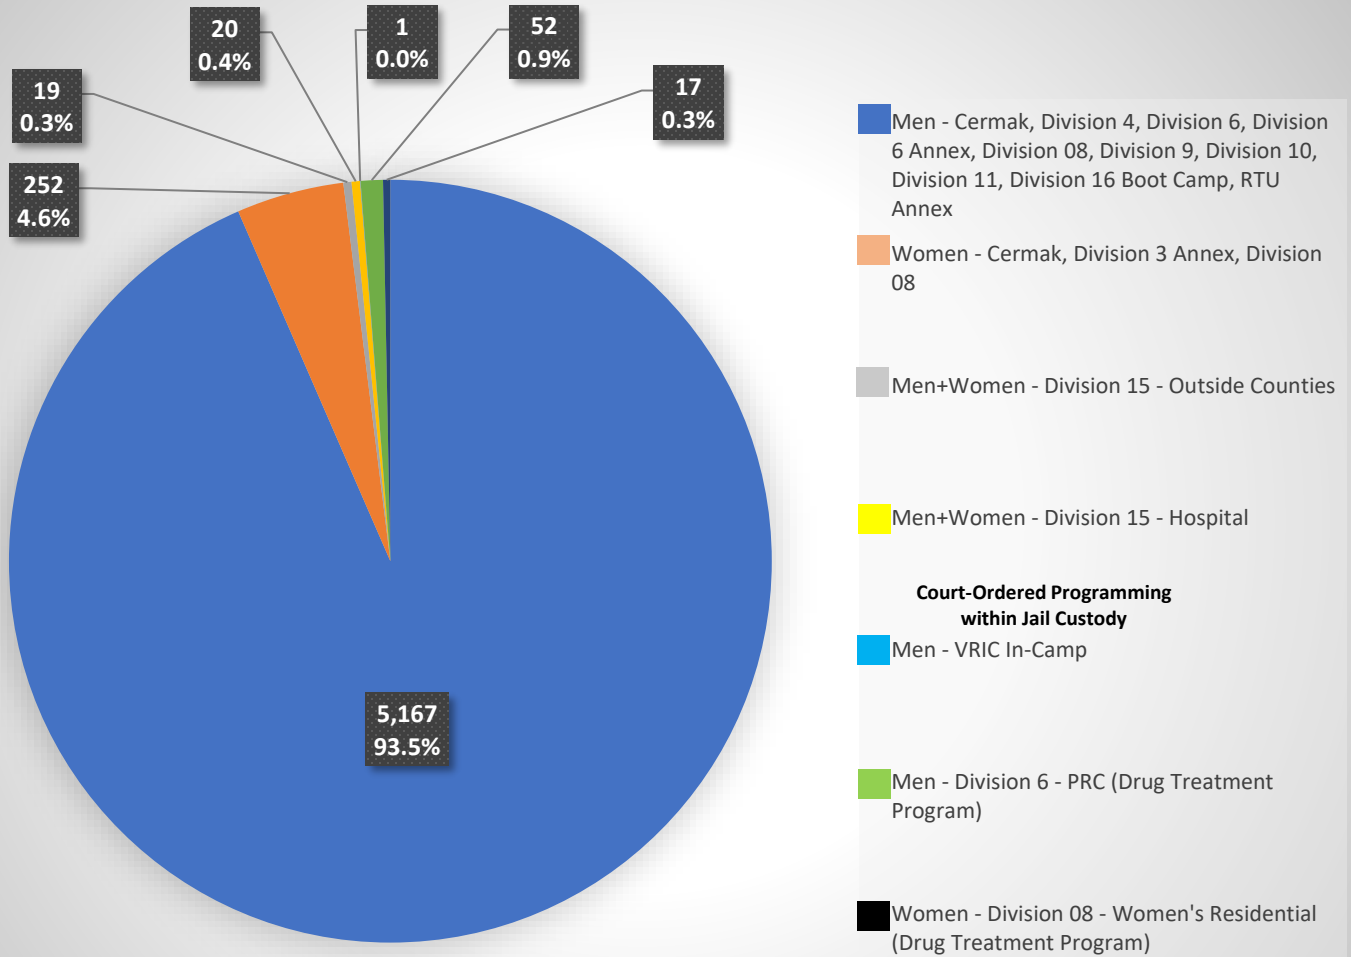

Sheriff's Daily Report

12/1/2020

Under the Custody of the Sheriff	
Total Male and Female	8,889
Jail Population	5,528
Community Corrections	3,361

Jail Population - Behind the Walls

Behind the Walls: Detainees that are physically housed under the Sheriff's custody 24 hours a day/7 days a week. This includes all populations listed on this chart - Divisional populations male & female, Outside Counties, Hospital, PRC, Women's Residential, & VRIC. Detainees in court-ordered treatment programs (PRC, Women's Residential, VRIC) are housed at CCDOC 24 hours a day/7 days week.

Sheriff's Daily Report

12/1/2020

CCSO Population Demographics

In Confinement

Gender Distribution

Race Distribution

Age Distribution

Community Corrections

Gender Distribution

Race Distribution

Age Distribution