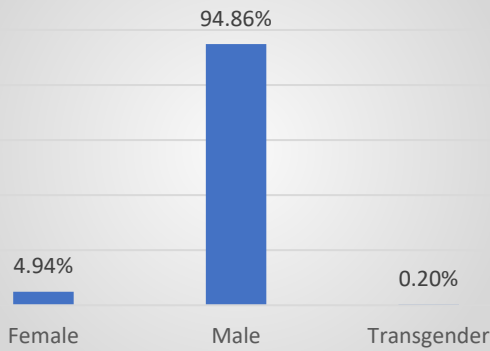

Sheriff's Daily Report

12/1/2020

CCSO Population Demographics

In Confinement

Gender Distribution