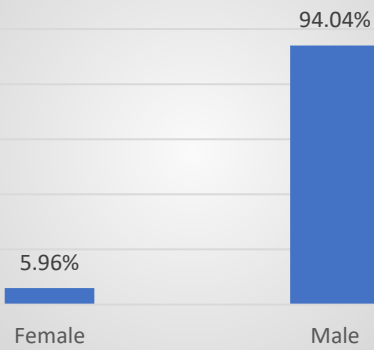

Sheriff's Daily Report

12/1/2020

Under the Custody of the Sheriff	
Total Male and Female	8,889
Jail Population	5,528
Community Corrections	3,361

Jail Population - Behind the Walls

Behind the Walls: Detainees that are physically housed under the Sheriff's custody 24 hours a day/7 days a week. This includes all populations listed on this chart - Divisional populations male & female, Outside Counties, Hospital, PRC, Women's Residential, & VRIC. Detainees in court-ordered treatment programs (PRC, Women's Residential, VRIC) are housed at CCDOC 24 hours a day/7 days week.

Sheriff's Daily Report

12/1/2020

CCSO Population Demographics

In Confinement

Gender Distribution

Race Distribution

Age Distribution

Community Corrections

Gender Distribution

Race Distribution

Age Distribution