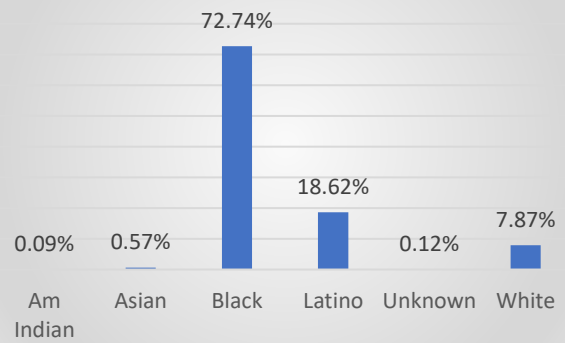

Sheriff's Daily Report

12/1/2020

Under the Custody of the Sheriff	
Total Male and Female	8,889
Jail Population	5,528
Community Corrections	3,361

Jail Population - Behind the Walls

Behind the Walls: Detainees that are physically housed under the Sheriff's custody 24 hours a day/7 days a week. This includes all populations listed on this chart - Divisional populations male & female, Outside Counties, Hospital, PRC, Women's Residential, & VRIC. Detainees in court-ordered treatment programs (PRC, Women's Residential, VRIC) are housed at CCDOC 24 hours a day/7 days week.

Sheriff's Daily Report

12/1/2020

CCSO Population Demographics

In Confinement

Gender Distribution

Race Distribution

Age Distribution

Community Corrections

Gender Distribution

Race Distribution

Age Distribution