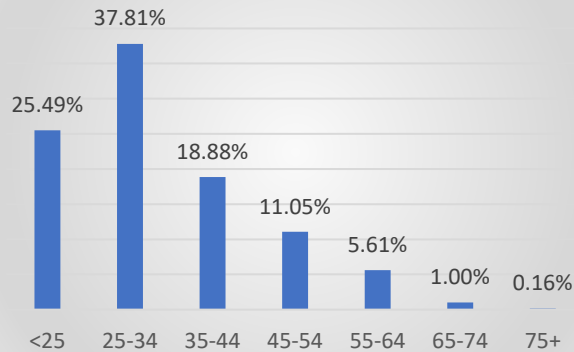

Sheriff's Daily Report

12/1/2020

Under the Custody of the Sheriff	
Total Male and Female	8,889
Jail Population	5,528
Community Corrections	3,361

Jail Population - Behind the Walls

Behind the Walls: Detainees that are physically housed under the Sheriff's custody 24 hours a day/7 days a week. This includes all populations listed on this chart - Divisional populations male & female, Outside Counties, Hospital, PRC, Women's Residential, & VRIC. Detainees in court-ordered treatment programs (PRC, Women's Residential, VRIC) are housed at CCDOC 24 hours a day/7 days week.

Sheriff's Daily Report

12/1/2020

CCSO Population Demographics

In Confinement

Gender Distribution

Race Distribution

Age Distribution

Community Corrections

Gender Distribution

Race Distribution

Age Distribution