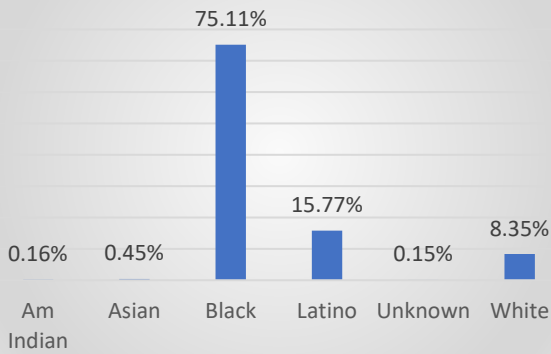

Sheriff's Daily Report

12/1/2020

Under the Custody of the Sheriff	
Total Male and Female	8,889
Jail Population	5,528
Community Corrections	3,361

Jail Population - Behind the Walls

Behind the Walls: Detainees that are physically housed under the Sheriff's custody 24 hours a day/7 days a week. This includes all populations listed on this chart - Divisional populations male & female, Outside Counties, Hospital, PRC, Women's Residential, & VRIC. Detainees in court-ordered treatment programs (PRC, Women's Residential, VRIC) are housed at CCDOC 24 hours a day/7 days week.

Sheriff's Daily Report

12/1/2020

CCSO Population Demographics

In Confinement

Gender Distribution

Race Distribution

Age Distribution

Community Corrections

Gender Distribution

Race Distribution

Age Distribution