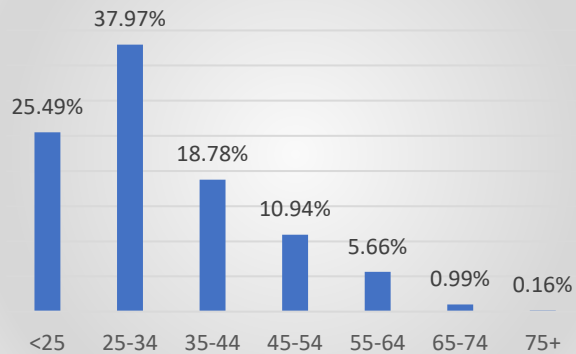

Sheriff's Daily Report

11/30/2020

Under the Custody of the Sheriff	
Total Male and Female	8,912
Jail Population	5,547
Community Corrections	3,365

Jail Population - Behind the Walls

Behind the Walls: Detainees that are physically housed under the Sheriff's custody 24 hours a day/7 days a week. This includes all populations listed on this chart - Divisional populations male & female, Outside Counties, Hospital, PRC, Women's Residential, & VRIC. Detainees in court-ordered treatment programs (PRC, Women's Residential, VRIC) are housed at CCDOC 24 hours a day/7 days week.

Sheriff's Daily Report

11/30/2020

CCSO Population Demographics

In Confinement

Gender Distribution

Race Distribution

Age Distribution

Community Corrections

Gender Distribution

Race Distribution

Age Distribution