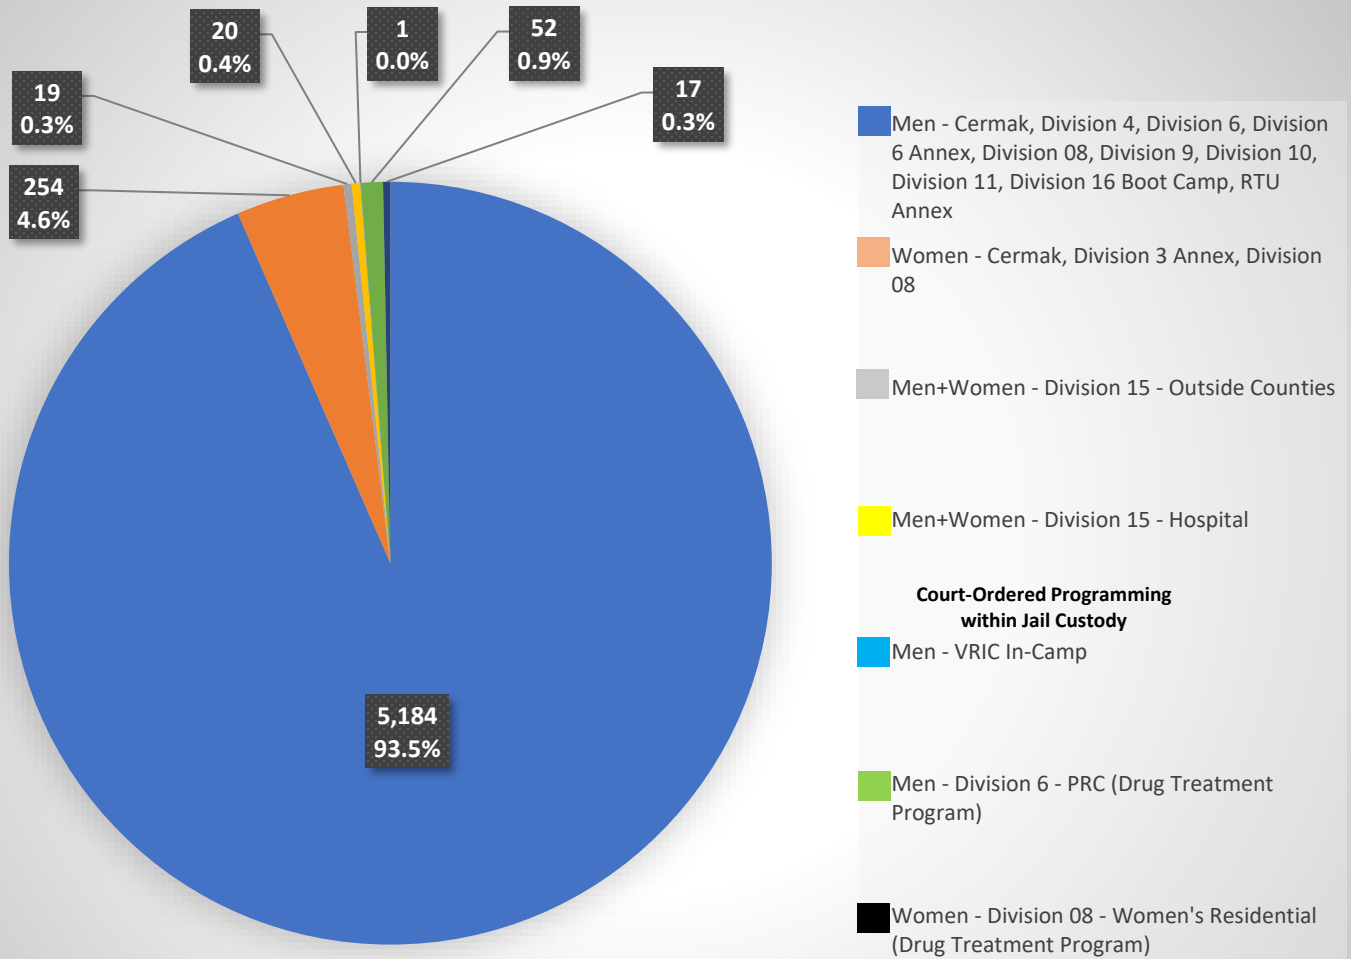

Sheriff's Daily Report

11/30/2020

Under the Custody of the Sheriff	
Total Male and Female	8,912
Jail Population	5,547
Community Corrections	3,365

Jail Population - Behind the Walls

Behind the Walls: Detainees that are physically housed under the Sheriff's custody 24 hours a day/7 days a week. This includes all populations listed on this chart - Divisional populations male & female, Outside Counties, Hospital, PRC, Women's Residential, & VRIC. Detainees in court-ordered treatment programs (PRC, Women's Residential, VRIC) are housed at CCDOC 24 hours a day/7 days week.

Sheriff's Daily Report

11/30/2020

CCSO Population Demographics

In Confinement

Gender Distribution

Race Distribution

Age Distribution

Community Corrections

Gender Distribution

Race Distribution

Age Distribution