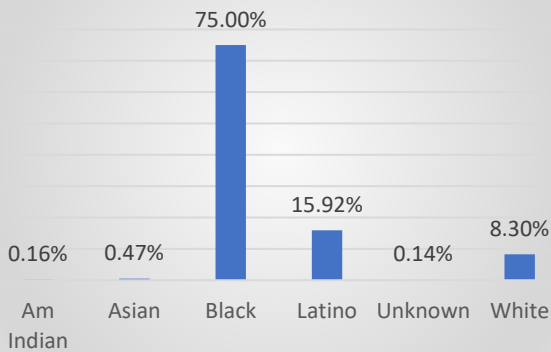

Sheriff's Daily Report

11/30/2020

Under the Custody of the Sheriff	
Total Male and Female	8,912
Jail Population	5,547
Community Corrections	3,365

Jail Population - Behind the Walls

Behind the Walls: Detainees that are physically housed under the Sheriff's custody 24 hours a day/7 days a week. This includes all populations listed on this chart - Divisional populations male & female, Outside Counties, Hospital, PRC, Women's Residential, & VRIC. Detainees in court-ordered treatment programs (PRC, Women's Residential, VRIC) are housed at CCDOC 24 hours a day/7 days week.

Sheriff's Daily Report

11/30/2020

CCSO Population Demographics

In Confinement

Gender Distribution

Race Distribution

Age Distribution

Community Corrections

Gender Distribution

Race Distribution

Age Distribution