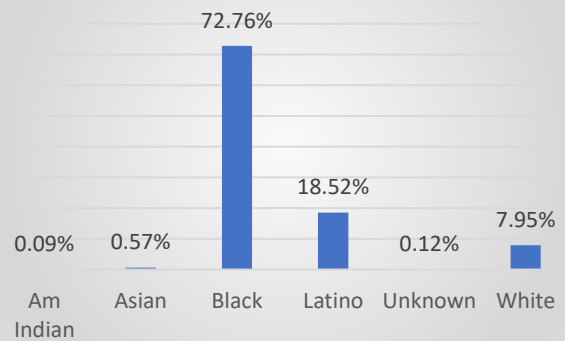

Sheriff's Daily Report

11/30/2020

Under the Custody of the Sheriff	
Total Male and Female	8,912
Jail Population	5,547
Community Corrections	3,365

Jail Population - Behind the Walls

Behind the Walls: Detainees that are physically housed under the Sheriff's custody 24 hours a day/7 days a week. This includes all populations listed on this chart - Divisional populations male & female, Outside Counties, Hospital, PRC, Women's Residential, & VRIC. Detainees in court-ordered treatment programs (PRC, Women's Residential, VRIC) are housed at CCDOC 24 hours a day/7 days week.

Sheriff's Daily Report

11/30/2020

CCSO Population Demographics

In Confinement

Gender Distribution

Race Distribution

Age Distribution

Community Corrections

Gender Distribution

Race Distribution

Age Distribution