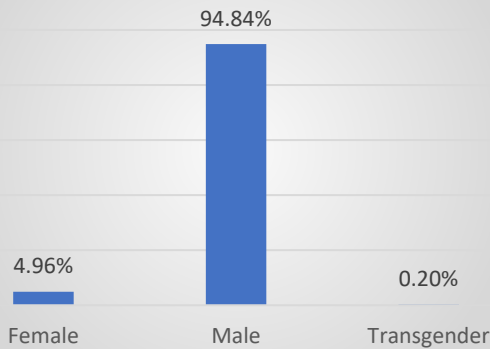

Sheriff's Daily Report

11/30/2020

CCSO Population Demographics

In Confinement

Gender Distribution