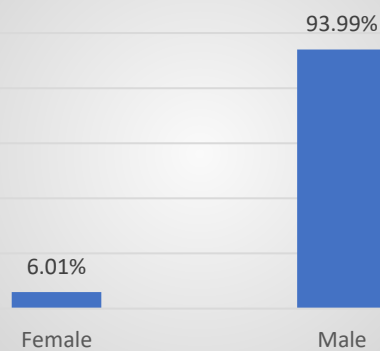

Sheriff's Daily Report

11/30/2020

Under the Custody of the Sheriff	
Total Male and Female	8,912
Jail Population	5,547
Community Corrections	3,365

Jail Population - Behind the Walls

Behind the Walls: Detainees that are physically housed under the Sheriff's custody 24 hours a day/7 days a week. This includes all populations listed on this chart - Divisional populations male & female, Outside Counties, Hospital, PRC, Women's Residential, & VRIC. Detainees in court-ordered treatment programs (PRC, Women's Residential, VRIC) are housed at CCDOC 24 hours a day/7 days week.

Sheriff's Daily Report

11/30/2020

CCSO Population Demographics

In Confinement

Gender Distribution

Race Distribution

Age Distribution

Community Corrections

Gender Distribution

Race Distribution

Age Distribution