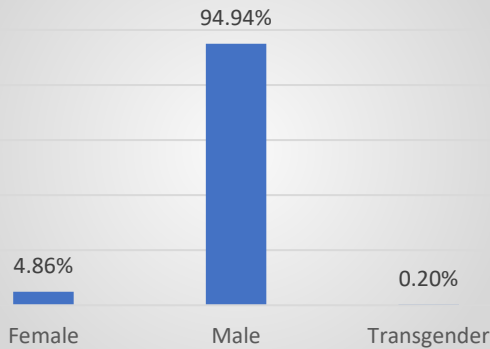

CCSO Population Demographics

In Confinement

Gender Distribution