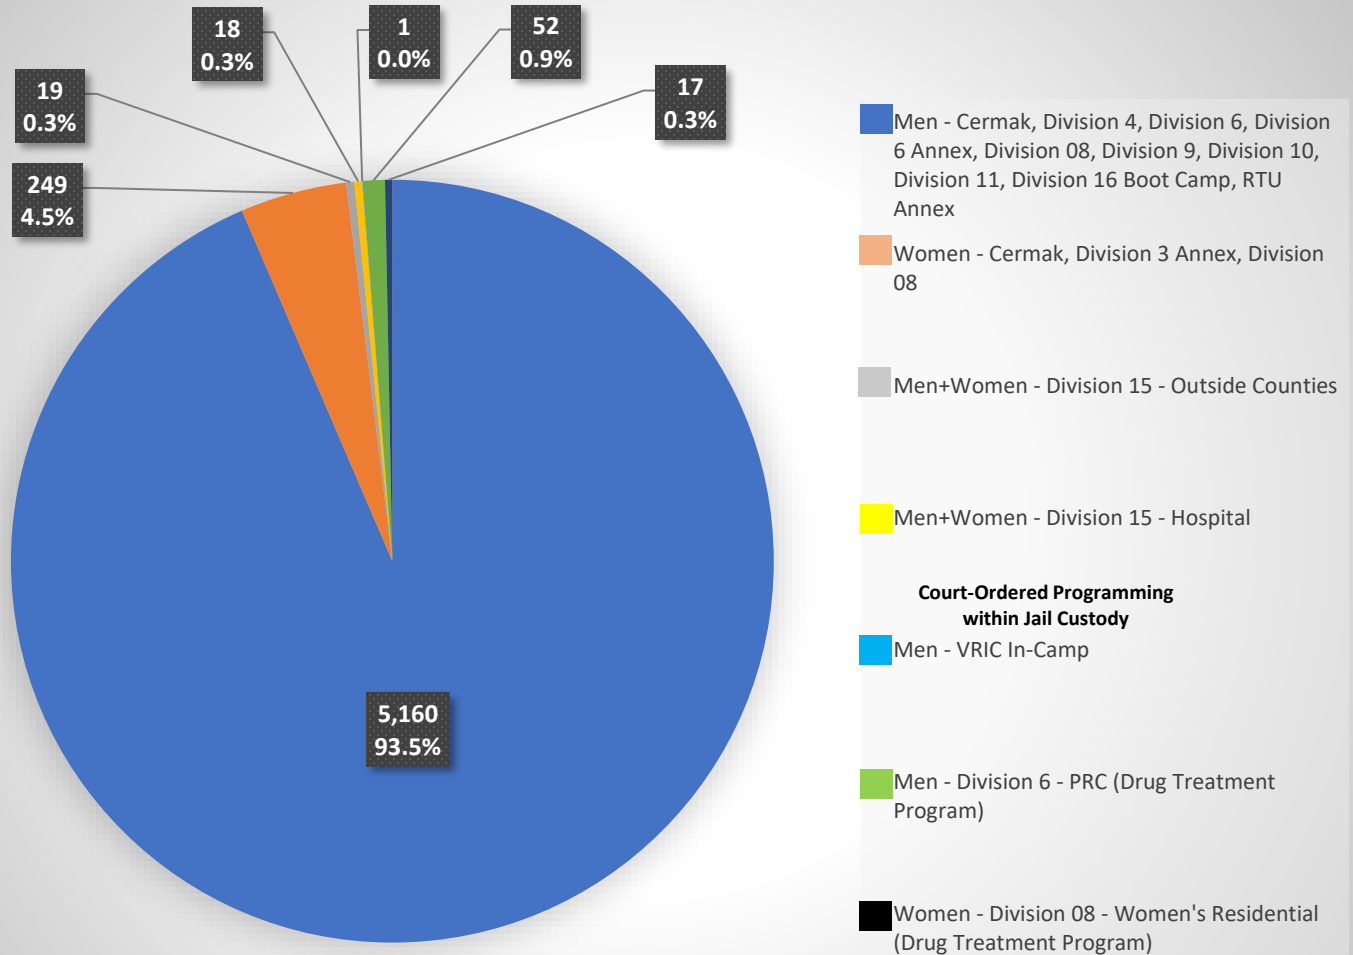

# Sheriff's Daily Report

11/29/2020

Under the Custody of the Sheriff	
Total Male and Female	8,888
Jail Population	5,516
Community Corrections	3,372

## Jail Population - Behind the Walls

Behind the Walls: Detainees that are physically housed under the Sheriff's custody 24 hours a day/7 days a week. This includes all populations listed on this chart - Divisional populations male & female, Outside Counties, Hospital, PRC, Women's Residential, & VRIC. Detainees in court-ordered treatment programs (PRC, Women's Residential, VRIC) are housed at CCDOC 24 hours a day/7 days week.

#### Race Distribution

#### Age Distribution