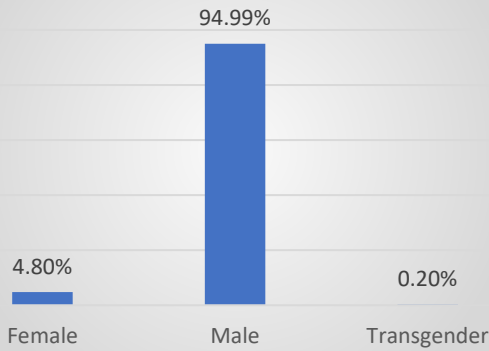

CCSO Population Demographics

In Confinement

Gender Distribution