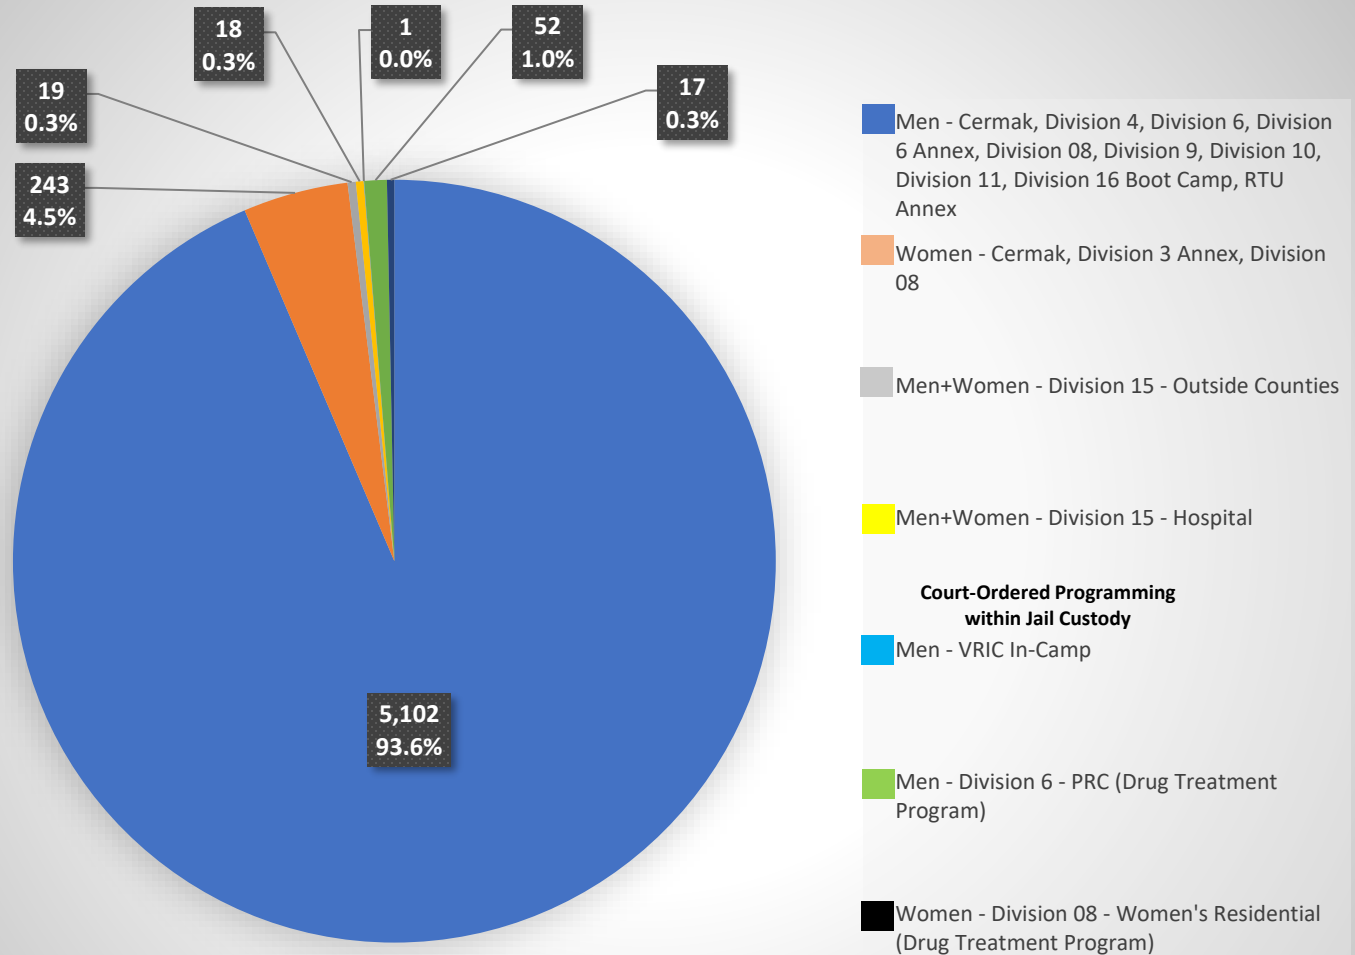

# Sheriff's Daily Report

11/28/2020

Under the Custody of the Sheriff	
<b>Total Male and Female</b>	<b>8,817</b>
Jail Population	5,452
Community Corrections	3,365

## Jail Population - Behind the Walls

Behind the Walls: Detainees that are physically housed under the Sheriff's custody 24 hours a day/7 days a week. This includes all populations listed on this chart - Divisional populations male & female, Outside Counties, Hospital, PRC, Women's Residential, & VRIC. Detainees in court-ordered treatment programs (PRC, Women's Residential, VRIC) are housed at CCDOC 24 hours a day/7 days week.

#### Race Distribution

#### Age Distribution