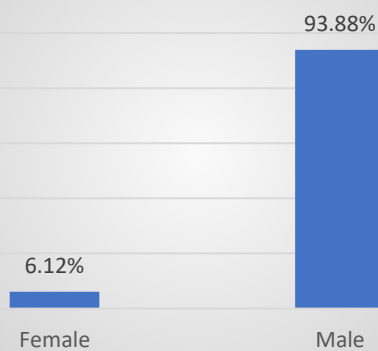

Sheriff's Daily Report

11/27/2020

Under the Custody of the Sheriff	
Total Male and Female	8,786
Jail Population	5,432
Community Corrections	3,354

Jail Population - Behind the Walls

Behind the Walls: Detainees that are physically housed under the Sheriff's custody 24 hours a day/7 days a week. This includes all populations listed on this chart - Divisional populations male & female, Outside Counties, Hospital, PRC, Women's Residential, & VRIC. Detainees in court-ordered treatment programs (PRC, Women's Residential, VRIC) are housed at CCDOC 24 hours a day/7 days week.

Sheriff's Daily Report

11/27/2020

CCSO Population Demographics

In Confinement

Gender Distribution

Race Distribution

Age Distribution

Community Corrections

Gender Distribution

Race Distribution

Age Distribution