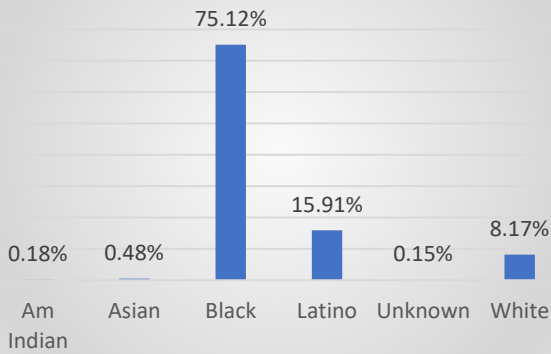

Sheriff's Daily Report

11/27/2020

Under the Custody of the Sheriff	
Total Male and Female	8,786
Jail Population	5,432
Community Corrections	3,354

Jail Population - Behind the Walls

Behind the Walls: Detainees that are physically housed under the Sheriff's custody 24 hours a day/7 days a week. This includes all populations listed on this chart - Divisional populations male & female, Outside Counties, Hospital, PRC, Women's Residential, & VRIC. Detainees in court-ordered treatment programs (PRC, Women's Residential, VRIC) are housed at CCDOC 24 hours a day/7 days week.

Sheriff's Daily Report

11/27/2020

CCSO Population Demographics

In Confinement

Gender Distribution

Race Distribution

Age Distribution

Community Corrections

Gender Distribution

Race Distribution

Age Distribution