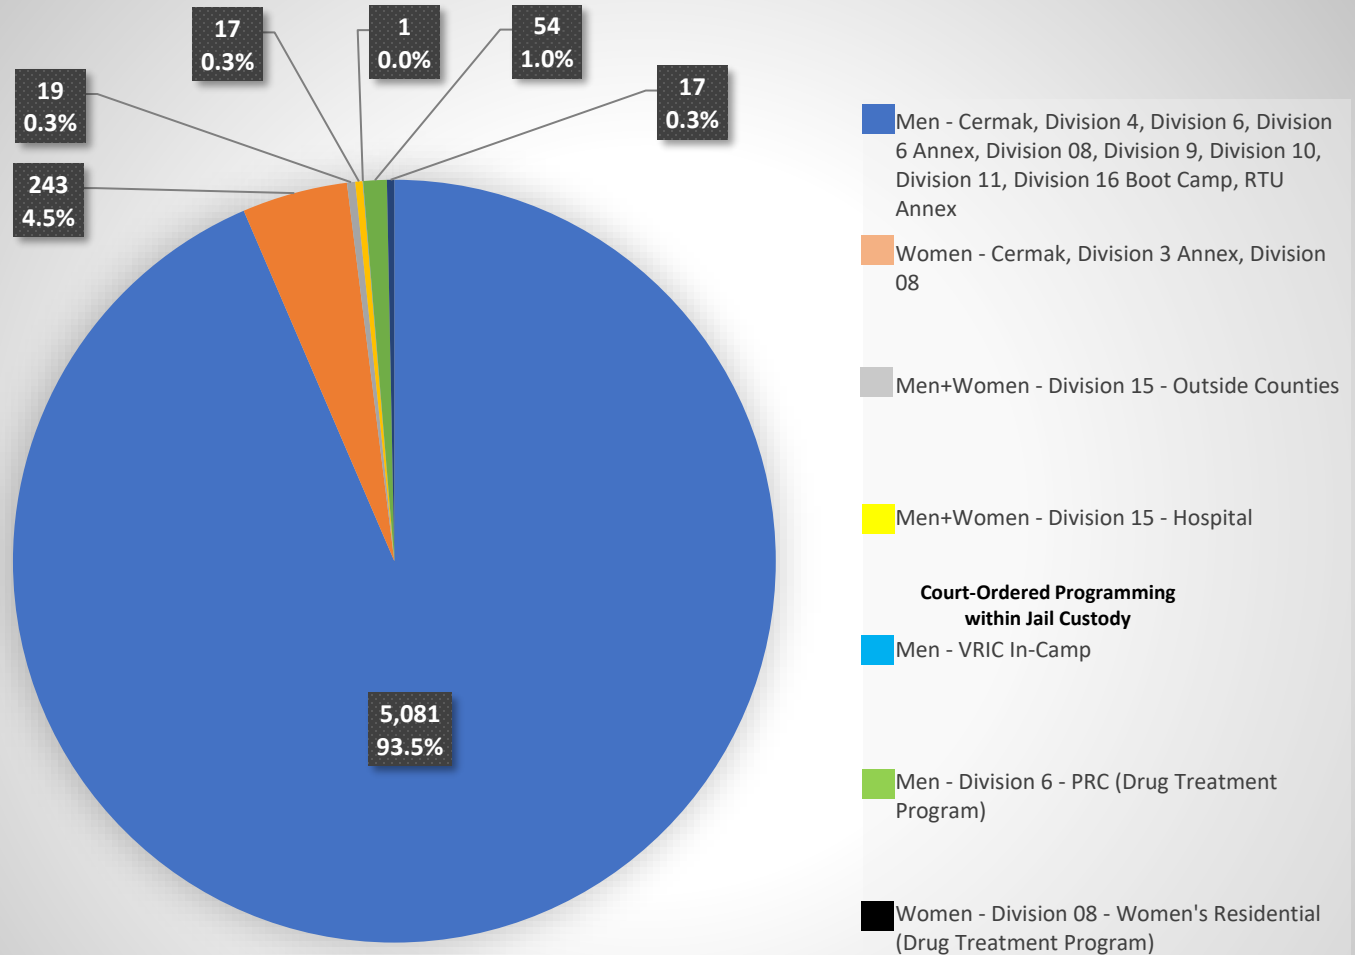

Sheriff's Daily Report

11/27/2020

Under the Custody of the Sheriff	
Total Male and Female	8,786
Jail Population	5,432
Community Corrections	3,354

Jail Population - Behind the Walls

Behind the Walls: Detainees that are physically housed under the Sheriff's custody 24 hours a day/7 days a week. This includes all populations listed on this chart - Divisional populations male & female, Outside Counties, Hospital, PRC, Women's Residential, & VRIC. Detainees in court-ordered treatment programs (PRC, Women's Residential, VRIC) are housed at CCDOC 24 hours a day/7 days week.

Sheriff's Daily Report

11/27/2020

CCSO Population Demographics

In Confinement

Gender Distribution

Race Distribution

Age Distribution

Community Corrections

Gender Distribution

Race Distribution

Age Distribution