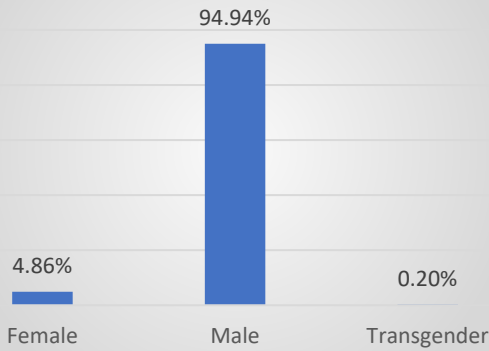

Sheriff's Daily Report

11/27/2020

CCSO Population Demographics

In Confinement

Gender Distribution