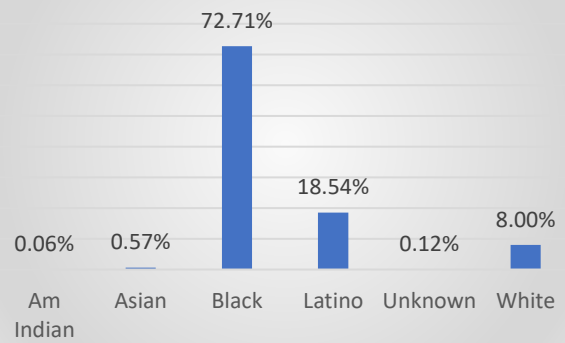

Sheriff's Daily Report

11/27/2020

Under the Custody of the Sheriff	
Total Male and Female	8,786
Jail Population	5,432
Community Corrections	3,354

Jail Population - Behind the Walls

Behind the Walls: Detainees that are physically housed under the Sheriff's custody 24 hours a day/7 days a week. This includes all populations listed on this chart - Divisional populations male & female, Outside Counties, Hospital, PRC, Women's Residential, & VRIC. Detainees in court-ordered treatment programs (PRC, Women's Residential, VRIC) are housed at CCDOC 24 hours a day/7 days week.

Sheriff's Daily Report

11/27/2020

CCSO Population Demographics

In Confinement

Gender Distribution

Race Distribution

Age Distribution

Community Corrections

Gender Distribution

Race Distribution

Age Distribution