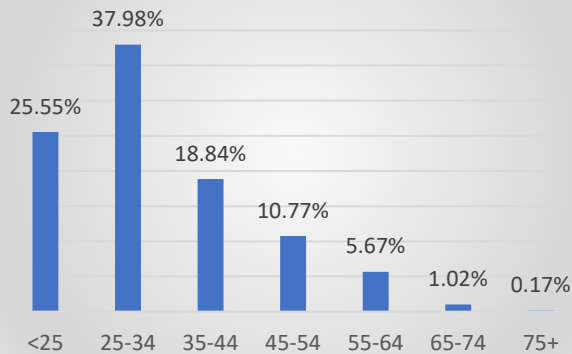

Sheriff's Daily Report

11/27/2020

Under the Custody of the Sheriff	
Total Male and Female	8,786
Jail Population	5,432
Community Corrections	3,354

Jail Population - Behind the Walls

Behind the Walls: Detainees that are physically housed under the Sheriff's custody 24 hours a day/7 days a week. This includes all populations listed on this chart - Divisional populations male & female, Outside Counties, Hospital, PRC, Women's Residential, & VRIC. Detainees in court-ordered treatment programs (PRC, Women's Residential, VRIC) are housed at CCDOC 24 hours a day/7 days week.

Sheriff's Daily Report

11/27/2020

CCSO Population Demographics

In Confinement

Gender Distribution

Race Distribution

Age Distribution

Community Corrections

Gender Distribution

Race Distribution

Age Distribution