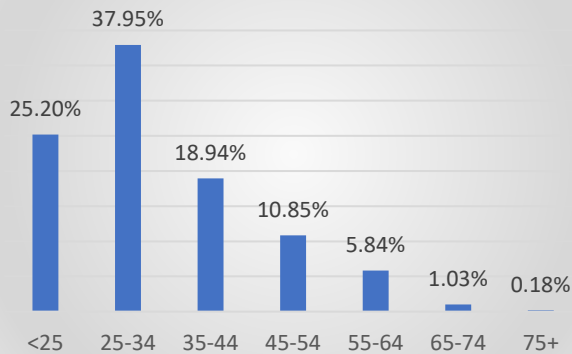

Sheriff's Daily Report

11/22/2020

Under the Custody of the Sheriff	
Total Male and Female	8,825
Jail Population	5,531
Community Corrections	3,294

Jail Population - Behind the Walls

Behind the Walls: Detainees that are physically housed under the Sheriff's custody 24 hours a day/7 days a week. This includes all populations listed on this chart - Divisional populations male & female, Outside Counties, Hospital, PRC, Women's Residential, & VRIC. Detainees in court-ordered treatment programs (PRC, Women's Residential, VRIC) are housed at CCDOC 24 hours a day/7 days week.

Sheriff's Daily Report

11/22/2020

CCSO Population Demographics

In Confinement

Gender Distribution

Race Distribution

Age Distribution

Community Corrections

Gender Distribution

Race Distribution

Age Distribution