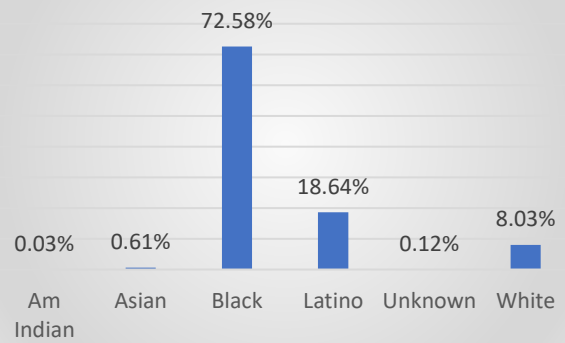

Sheriff's Daily Report

11/22/2020

Under the Custody of the Sheriff	
Total Male and Female	8,825
Jail Population	5,531
Community Corrections	3,294

Jail Population - Behind the Walls

Behind the Walls: Detainees that are physically housed under the Sheriff's custody 24 hours a day/7 days a week. This includes all populations listed on this chart - Divisional populations male & female, Outside Counties, Hospital, PRC, Women's Residential, & VRIC. Detainees in court-ordered treatment programs (PRC, Women's Residential, VRIC) are housed at CCDOC 24 hours a day/7 days week.

Sheriff's Daily Report

11/22/2020

CCSO Population Demographics

In Confinement

Gender Distribution

Race Distribution

Age Distribution

Community Corrections

Gender Distribution

Race Distribution

Age Distribution