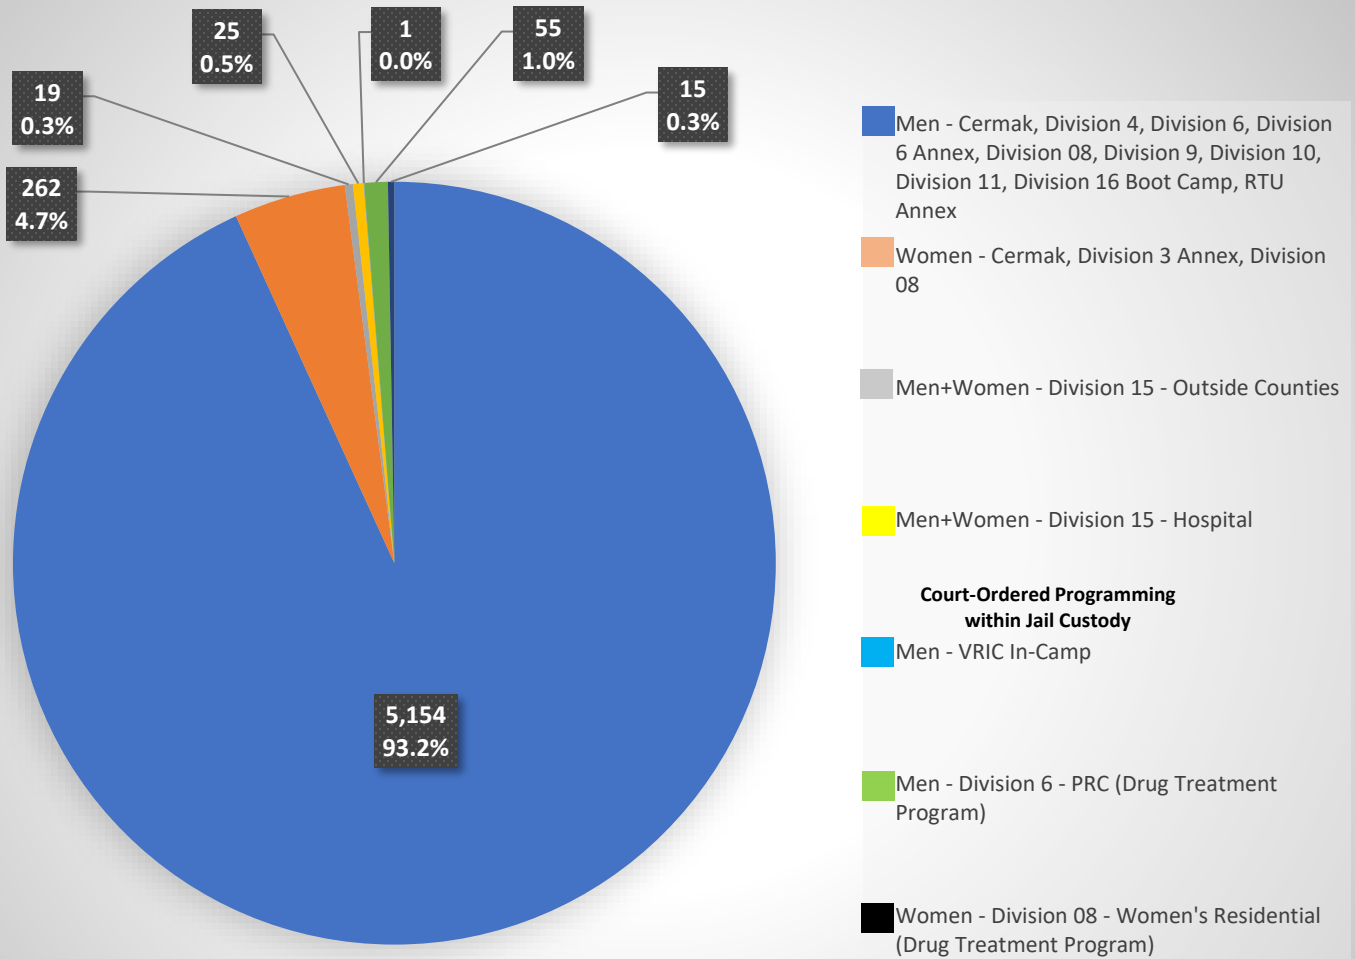

Sheriff's Daily Report

11/22/2020

Under the Custody of the Sheriff	
Total Male and Female	8,825
Jail Population	5,531
Community Corrections	3,294

Jail Population - Behind the Walls

Behind the Walls: Detainees that are physically housed under the Sheriff's custody 24 hours a day/7 days a week. This includes all populations listed on this chart - Divisional populations male & female, Outside Counties, Hospital, PRC, Women's Residential, & VRIC. Detainees in court-ordered treatment programs (PRC, Women's Residential, VRIC) are housed at CCDOC 24 hours a day/7 days week.

Sheriff's Daily Report

11/22/2020

CCSO Population Demographics

In Confinement

Gender Distribution

Race Distribution

Age Distribution

Community Corrections

Gender Distribution

Race Distribution

Age Distribution