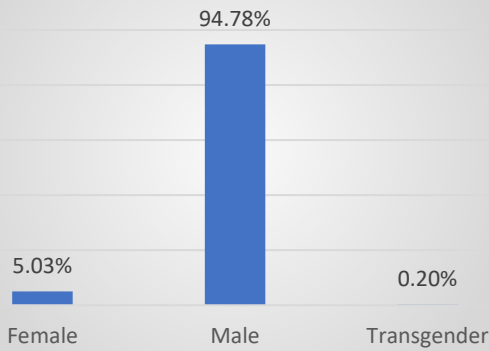

CCSO Population Demographics

In Confinement

Gender Distribution