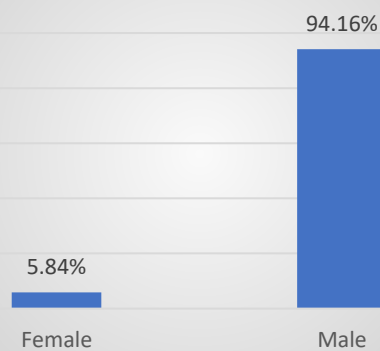

Sheriff's Daily Report

11/22/2020

Under the Custody of the Sheriff	
Total Male and Female	8,825
Jail Population	5,531
Community Corrections	3,294

Jail Population - Behind the Walls

Behind the Walls: Detainees that are physically housed under the Sheriff's custody 24 hours a day/7 days a week. This includes all populations listed on this chart - Divisional populations male & female, Outside Counties, Hospital, PRC, Women's Residential, & VRIC. Detainees in court-ordered treatment programs (PRC, Women's Residential, VRIC) are housed at CCDOC 24 hours a day/7 days week.

Sheriff's Daily Report

11/22/2020

CCSO Population Demographics

In Confinement

Gender Distribution

Race Distribution

Age Distribution

Community Corrections

Gender Distribution

Race Distribution

Age Distribution