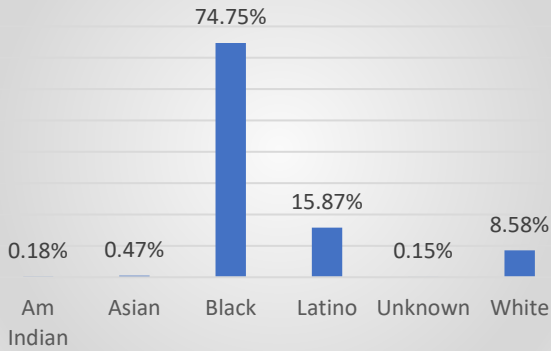

Sheriff's Daily Report

11/22/2020

Under the Custody of the Sheriff	
Total Male and Female	8,825
Jail Population	5,531
Community Corrections	3,294

Jail Population - Behind the Walls

Behind the Walls: Detainees that are physically housed under the Sheriff's custody 24 hours a day/7 days a week. This includes all populations listed on this chart - Divisional populations male & female, Outside Counties, Hospital, PRC, Women's Residential, & VRIC. Detainees in court-ordered treatment programs (PRC, Women's Residential, VRIC) are housed at CCDOC 24 hours a day/7 days week.

Sheriff's Daily Report

11/22/2020

CCSO Population Demographics

In Confinement

Gender Distribution

Race Distribution

Age Distribution

Community Corrections

Gender Distribution

Race Distribution

Age Distribution