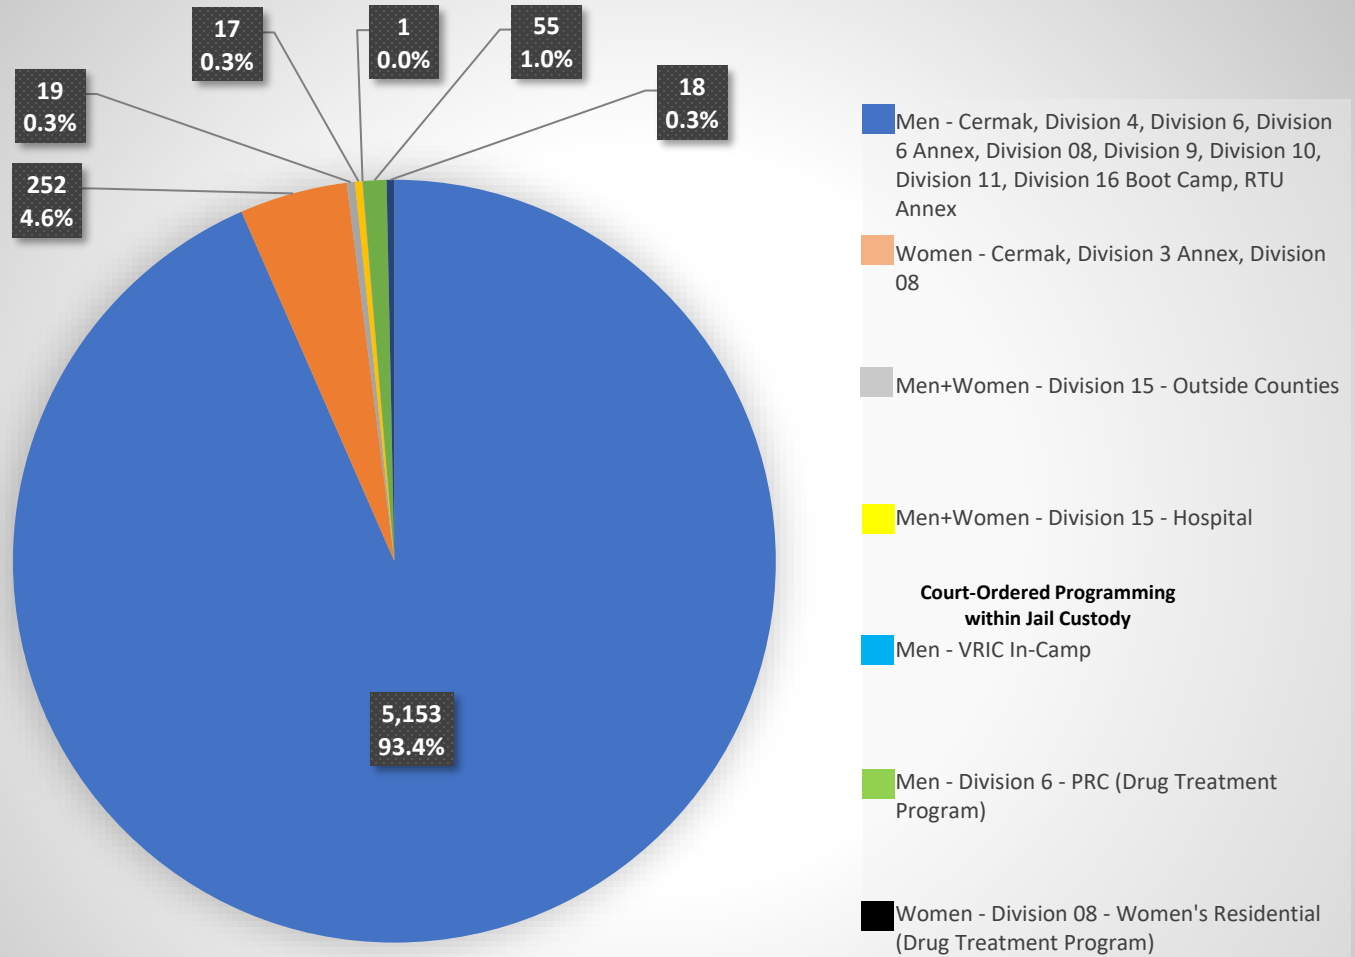

## 11/16/2020

Under the Custody of the Sheriff	
<b>Total Male and Female</b>	<b>8,836</b>
Jail Population	5,515
Community Corrections	3,321

### Jail Population - Behind the Walls

Behind the Walls: Detainees that are physically housed under the Sheriff's custody 24 hours a day/7 days a week. This includes all populations listed on this chart - Divisional populations male & female, Outside Counties, Hospital, PRC, Women's Residential, & VRIC. Detainees in court-ordered treatment programs (PRC, Women's Residential, VRIC) are housed at CCDOC 24 hours a day/7 days week.

##### Race Distribution

##### Age Distribution