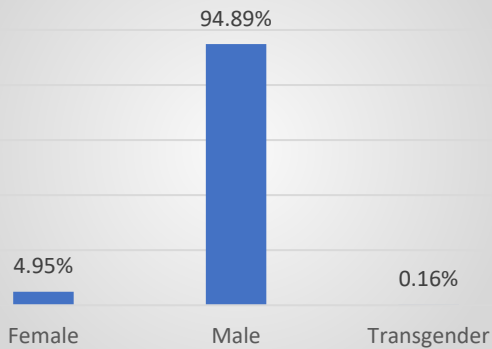

Sheriff's Daily Report

11/16/2020

CCSO Population Demographics

In Confinement

Gender Distribution