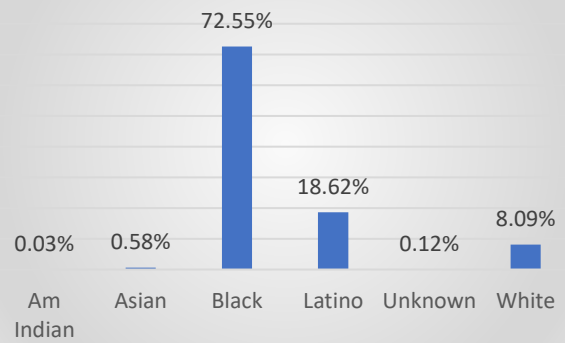

Sheriff's Daily Report

11/14/2020

Under the Custody of the Sheriff	
Total Male and Female	8,741
Jail Population	5,451
Community Corrections	3,290

Jail Population - Behind the Walls

Behind the Walls: Detainees that are physically housed under the Sheriff's custody 24 hours a day/7 days a week. This includes all populations listed on this chart - Divisional populations male & female, Outside Counties, Hospital, PRC, Women's Residential, & VRIC. Detainees in court-ordered treatment programs (PRC, Women's Residential, VRIC) are housed at CCDOC 24 hours a day/7 days week.

Sheriff's Daily Report

11/14/2020

CCSO Population Demographics

In Confinement

Gender Distribution

Race Distribution

Age Distribution

Community Corrections

Gender Distribution

Race Distribution

Age Distribution