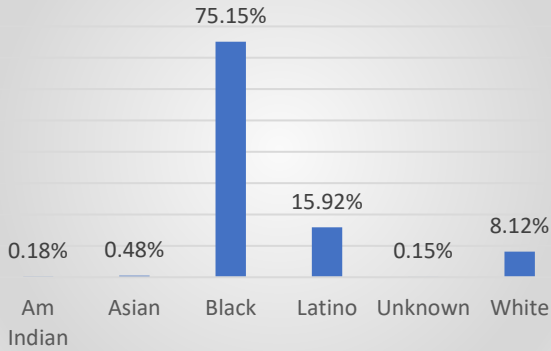

Sheriff's Daily Report

11/14/2020

Under the Custody of the Sheriff	
Total Male and Female	8,741
Jail Population	5,451
Community Corrections	3,290

Jail Population - Behind the Walls

Behind the Walls: Detainees that are physically housed under the Sheriff's custody 24 hours a day/7 days a week. This includes all populations listed on this chart - Divisional populations male & female, Outside Counties, Hospital, PRC, Women's Residential, & VRIC. Detainees in court-ordered treatment programs (PRC, Women's Residential, VRIC) are housed at CCDOC 24 hours a day/7 days week.

Sheriff's Daily Report

11/14/2020

CCSO Population Demographics

In Confinement

Gender Distribution

Race Distribution

Age Distribution

Community Corrections

Gender Distribution

Race Distribution

Age Distribution