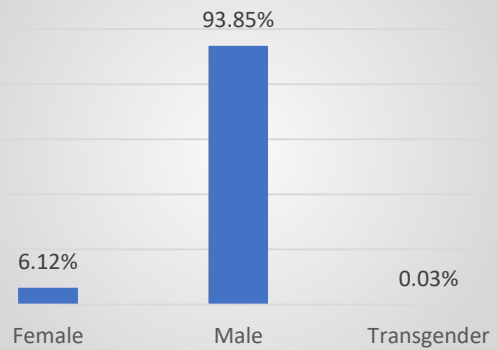

Sheriff's Daily Report

11/14/2020

Under the Custody of the Sheriff	
Total Male and Female	8,741
Jail Population	5,451
Community Corrections	3,290

Jail Population - Behind the Walls

Behind the Walls: Detainees that are physically housed under the Sheriff's custody 24 hours a day/7 days a week. This includes all populations listed on this chart - Divisional populations male & female, Outside Counties, Hospital, PRC, Women's Residential, & VRIC. Detainees in court-ordered treatment programs (PRC, Women's Residential, VRIC) are housed at CCDOC 24 hours a day/7 days week.

Sheriff's Daily Report

11/14/2020

CCSO Population Demographics

In Confinement

Gender Distribution

Race Distribution

Age Distribution

Community Corrections

Gender Distribution

Race Distribution

Age Distribution