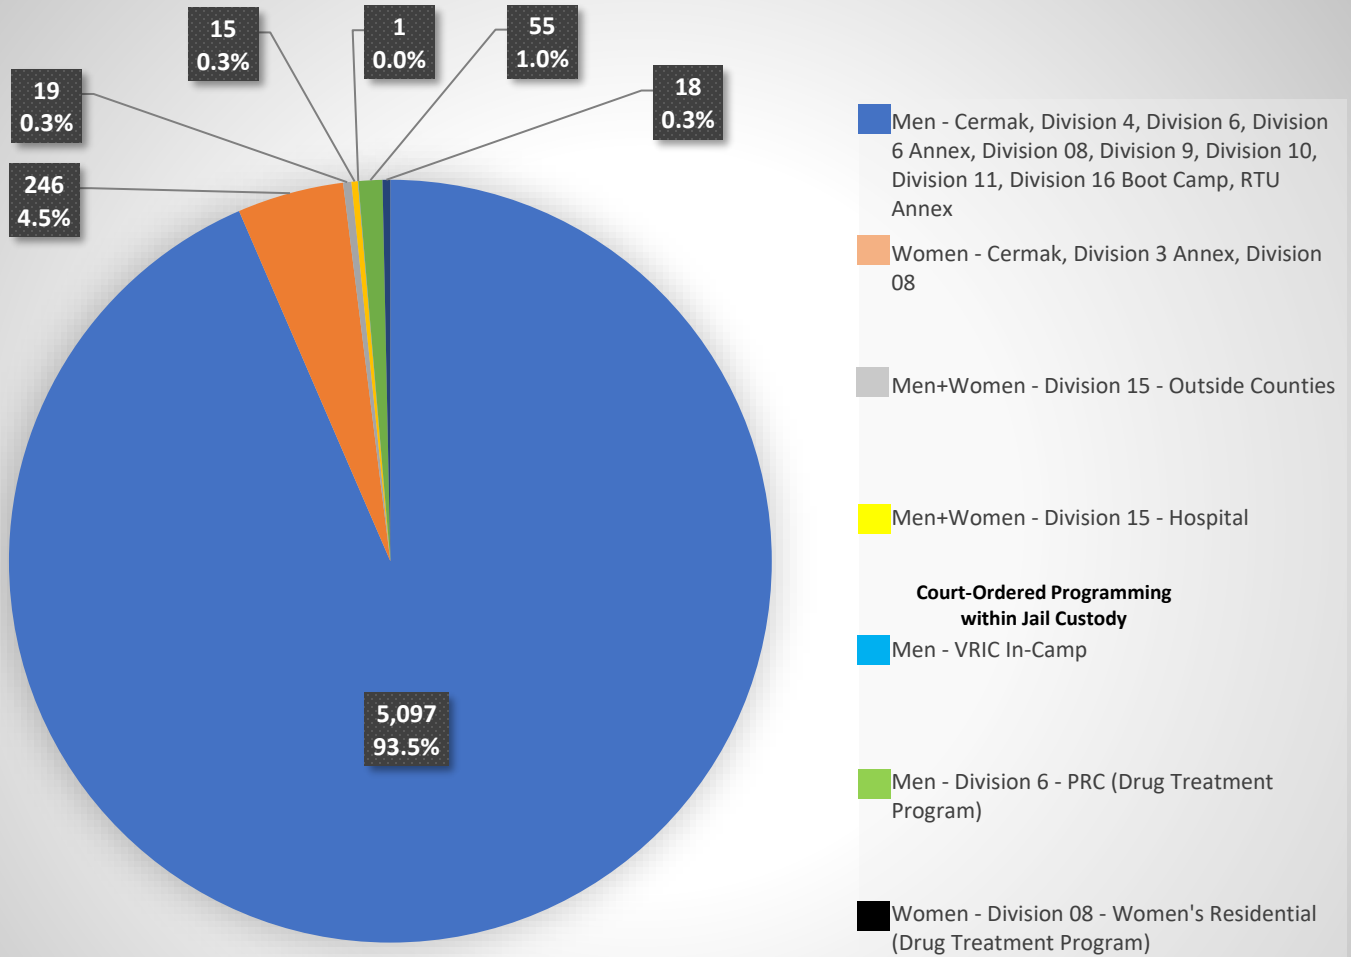

Sheriff's Daily Report

11/14/2020

Under the Custody of the Sheriff	
Total Male and Female	8,741
Jail Population	5,451
Community Corrections	3,290

Jail Population - Behind the Walls

Behind the Walls: Detainees that are physically housed under the Sheriff's custody 24 hours a day/7 days a week. This includes all populations listed on this chart - Divisional populations male & female, Outside Counties, Hospital, PRC, Women's Residential, & VRIC. Detainees in court-ordered treatment programs (PRC, Women's Residential, VRIC) are housed at CCDOC 24 hours a day/7 days week.

Sheriff's Daily Report

11/14/2020

CCSO Population Demographics

In Confinement

Gender Distribution

Race Distribution

Age Distribution

Community Corrections

Gender Distribution

Race Distribution

Age Distribution