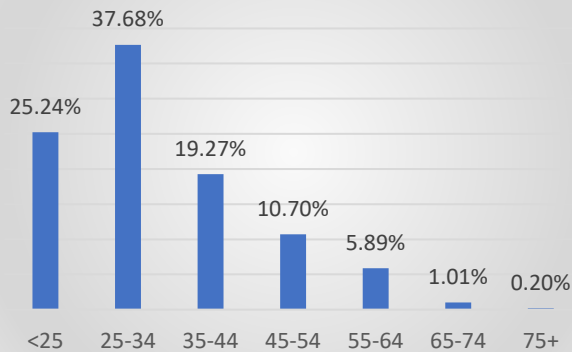

Sheriff's Daily Report

11/14/2020

Under the Custody of the Sheriff	
Total Male and Female	8,741
Jail Population	5,451
Community Corrections	3,290

Jail Population - Behind the Walls

Behind the Walls: Detainees that are physically housed under the Sheriff's custody 24 hours a day/7 days a week. This includes all populations listed on this chart - Divisional populations male & female, Outside Counties, Hospital, PRC, Women's Residential, & VRIC. Detainees in court-ordered treatment programs (PRC, Women's Residential, VRIC) are housed at CCDOC 24 hours a day/7 days week.

Sheriff's Daily Report

11/14/2020

CCSO Population Demographics

In Confinement

Gender Distribution

Race Distribution

Age Distribution

Community Corrections

Gender Distribution

Race Distribution

Age Distribution