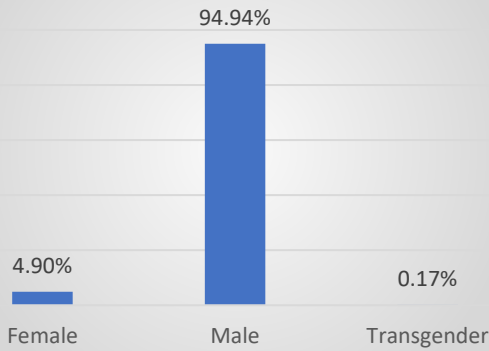

CCSO Population Demographics

In Confinement

Gender Distribution