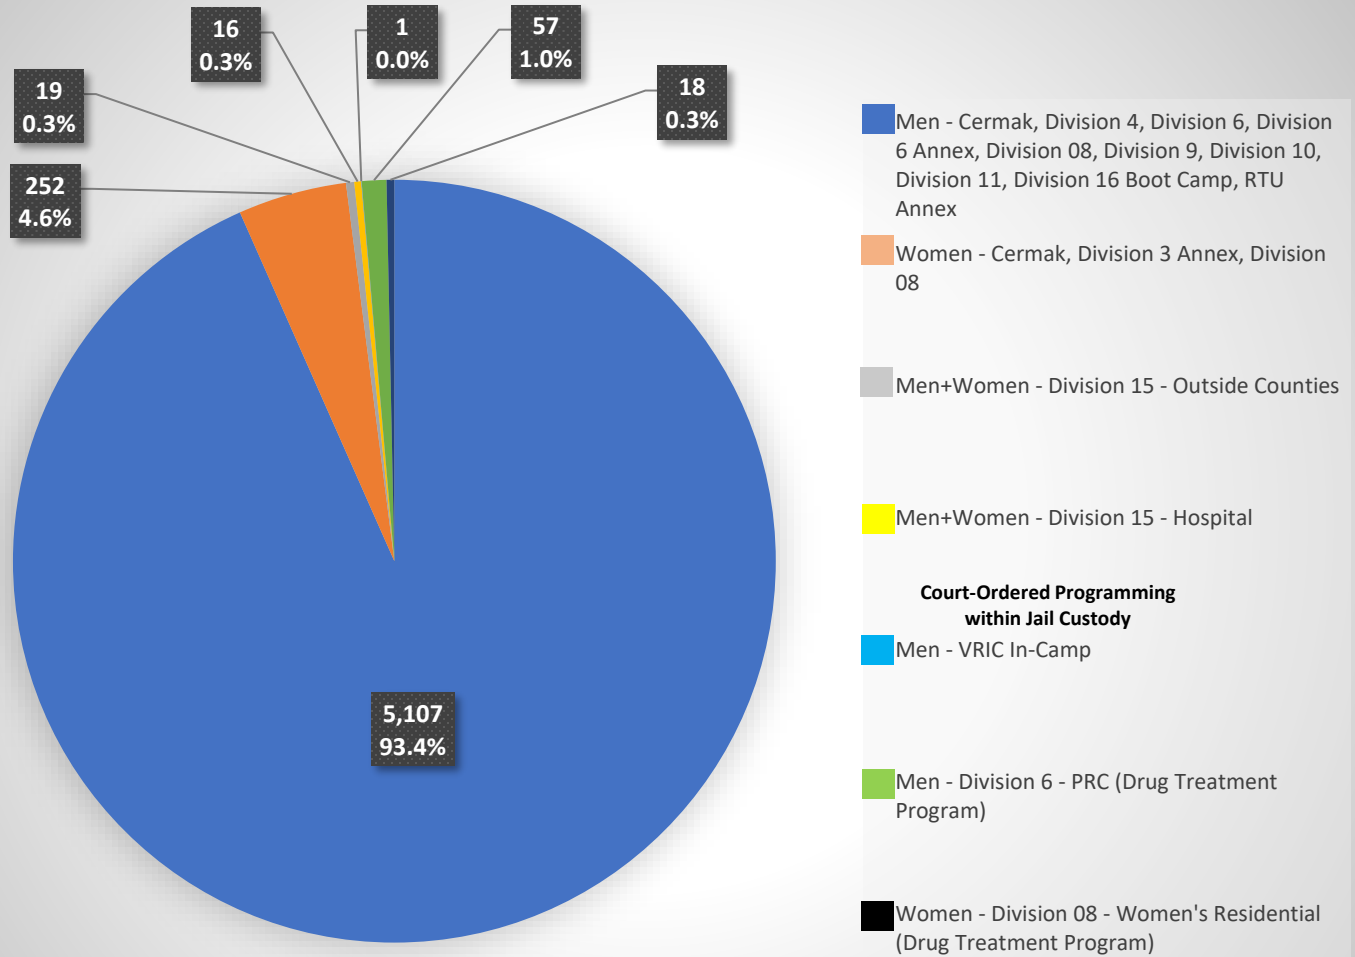

## 11/13/2020

Under the Custody of the Sheriff	
<b>Total Male and Female</b>	<b>8,762</b>
Jail Population	5,470
Community Corrections	3,292

### Jail Population - Behind the Walls

Behind the Walls: Detainees that are physically housed under the Sheriff's custody 24 hours a day/7 days a week. This includes all populations listed on this chart - Divisional populations male & female, Outside Counties, Hospital, PRC, Women's Residential, & VRIC. Detainees in court-ordered treatment programs (PRC, Women's Residential, VRIC) are housed at CCDOC 24 hours a day/7 days week.

#### Age Distribution