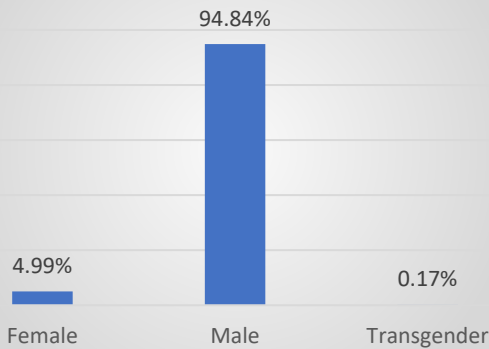

Sheriff's Daily Report

11/13/2020

CCSO Population Demographics

In Confinement

Community Corrections

Gender Distribution