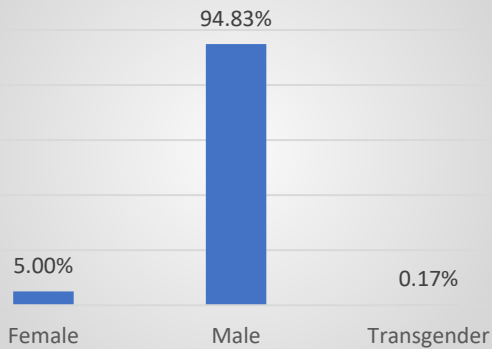

Sheriff's Daily Report

11/12/2020

Under the Custody of the Sheriff	
Total Male and Female	8,766
Jail Population	5,459
Community Corrections	3,307

Jail Population - Behind the Walls

Behind the Walls: Detainees that are physically housed under the Sheriff's custody 24 hours a day/7 days a week. This includes all populations listed on this chart - Divisional populations male & female, Outside Counties, Hospital, PRC, Women's Residential, & VRIC. Detainees in court-ordered treatment programs (PRC, Women's Residential, VRIC) are housed at CCDOC 24 hours a day/7 days week.

Sheriff's Daily Report

11/12/2020

CCSO Population Demographics

In Confinement

Community Corrections

Gender Distribution

Gender Distribution

Race Distribution

Race Distribution

Age Distribution

Age Distribution