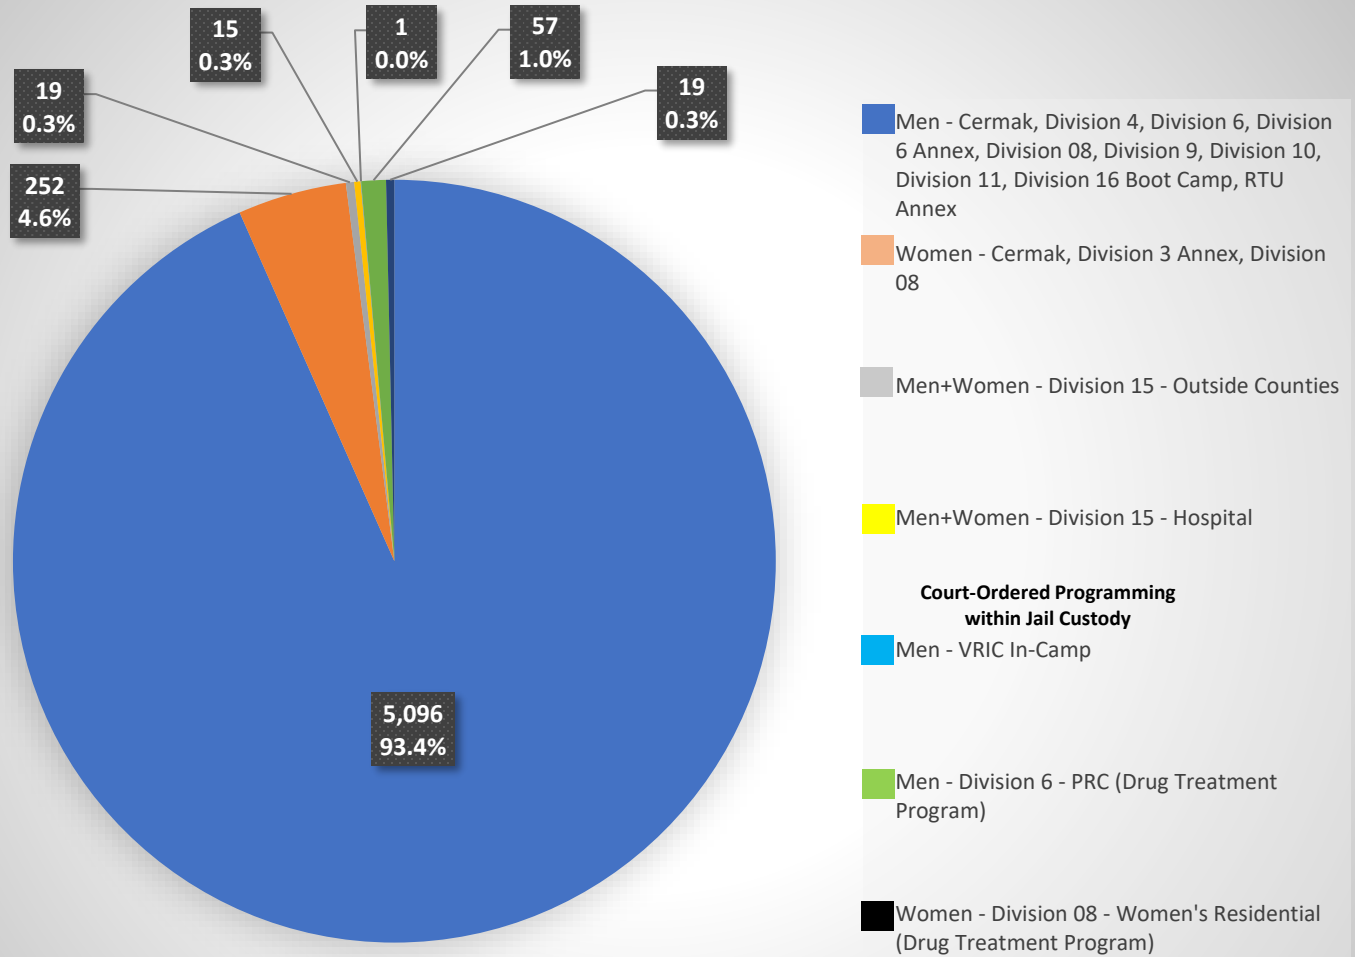

Sheriff's Daily Report

11/12/2020

Under the Custody of the Sheriff	
Total Male and Female	8,766
Jail Population	5,459
Community Corrections	3,307

Jail Population - Behind the Walls

Behind the Walls: Detainees that are physically housed under the Sheriff's custody 24 hours a day/7 days a week. This includes all populations listed on this chart - Divisional populations male & female, Outside Counties, Hospital, PRC, Women's Residential, & VRIC. Detainees in court-ordered treatment programs (PRC, Women's Residential, VRIC) are housed at CCDOC 24 hours a day/7 days week.

Sheriff's Daily Report

11/12/2020

CCSO Population Demographics

In Confinement

Community Corrections

Gender Distribution

Gender Distribution

Race Distribution

Race Distribution

Age Distribution

Age Distribution