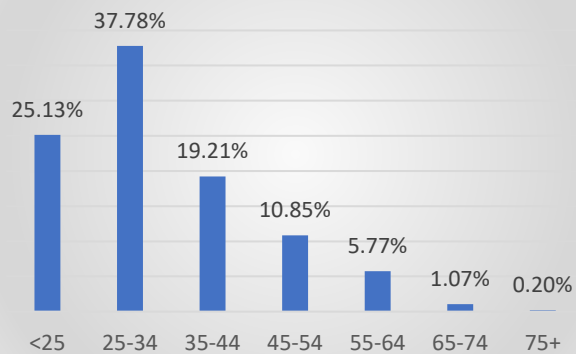

Sheriff's Daily Report

11/12/2020

Under the Custody of the Sheriff	
Total Male and Female	8,766
Jail Population	5,459
Community Corrections	3,307

Jail Population - Behind the Walls

Behind the Walls: Detainees that are physically housed under the Sheriff's custody 24 hours a day/7 days a week. This includes all populations listed on this chart - Divisional populations male & female, Outside Counties, Hospital, PRC, Women's Residential, & VRIC. Detainees in court-ordered treatment programs (PRC, Women's Residential, VRIC) are housed at CCDOC 24 hours a day/7 days week.

Sheriff's Daily Report

11/12/2020

CCSO Population Demographics

In Confinement

Community Corrections

Gender Distribution

Gender Distribution

Race Distribution

Race Distribution

Age Distribution

Age Distribution