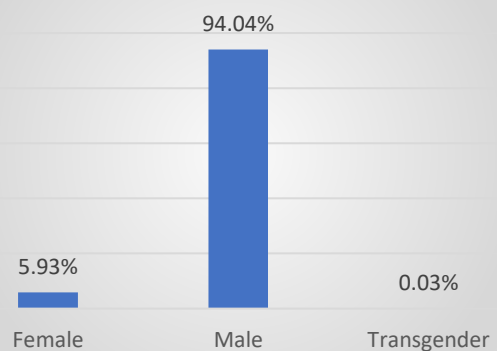

Sheriff's Daily Report

11/12/2020

Under the Custody of the Sheriff	
Total Male and Female	8,766
Jail Population	5,459
Community Corrections	3,307

Jail Population - Behind the Walls

Behind the Walls: Detainees that are physically housed under the Sheriff's custody 24 hours a day/7 days a week. This includes all populations listed on this chart - Divisional populations male & female, Outside Counties, Hospital, PRC, Women's Residential, & VRIC. Detainees in court-ordered treatment programs (PRC, Women's Residential, VRIC) are housed at CCDOC 24 hours a day/7 days week.

Sheriff's Daily Report

11/12/2020

CCSO Population Demographics

In Confinement

Community Corrections

Gender Distribution

Gender Distribution

Race Distribution

Race Distribution

Age Distribution

Age Distribution