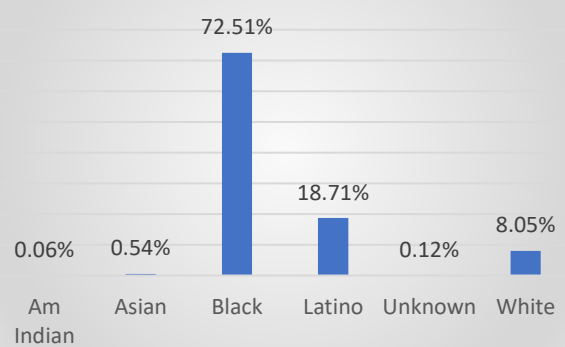

Sheriff's Daily Report

11/12/2020

Under the Custody of the Sheriff	
Total Male and Female	8,766
Jail Population	5,459
Community Corrections	3,307

Jail Population - Behind the Walls

Behind the Walls: Detainees that are physically housed under the Sheriff's custody 24 hours a day/7 days a week. This includes all populations listed on this chart - Divisional populations male & female, Outside Counties, Hospital, PRC, Women's Residential, & VRIC. Detainees in court-ordered treatment programs (PRC, Women's Residential, VRIC) are housed at CCDOC 24 hours a day/7 days week.

Sheriff's Daily Report

11/12/2020

CCSO Population Demographics

In Confinement

Community Corrections

Gender Distribution

Gender Distribution

Race Distribution

Race Distribution

Age Distribution

Age Distribution