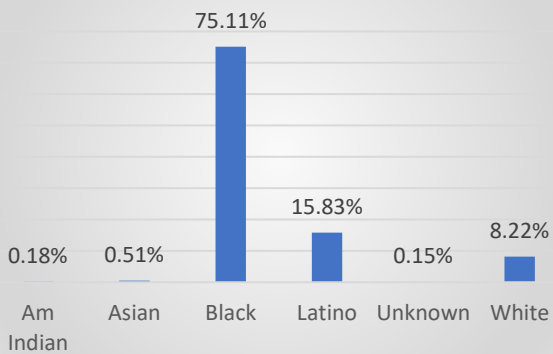

Sheriff's Daily Report

11/12/2020

Under the Custody of the Sheriff	
Total Male and Female	8,766
Jail Population	5,459
Community Corrections	3,307

Jail Population - Behind the Walls

Behind the Walls: Detainees that are physically housed under the Sheriff's custody 24 hours a day/7 days a week. This includes all populations listed on this chart - Divisional populations male & female, Outside Counties, Hospital, PRC, Women's Residential, & VRIC. Detainees in court-ordered treatment programs (PRC, Women's Residential, VRIC) are housed at CCDOC 24 hours a day/7 days week.

Sheriff's Daily Report

11/12/2020

CCSO Population Demographics

In Confinement

Community Corrections

Gender Distribution

Gender Distribution

Race Distribution

Race Distribution

Age Distribution

Age Distribution