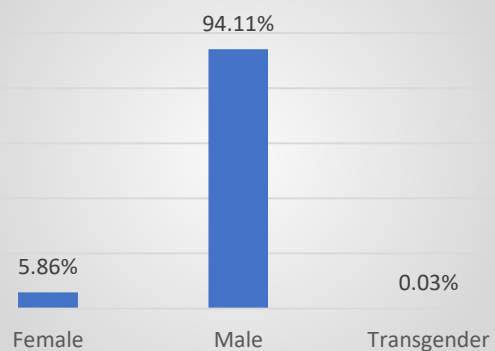

Sheriff's Daily Report

11/10/2020

Under the Custody of the Sheriff	
Total Male and Female	8,744
Jail Population	5,444
Community Corrections	3,300

Jail Population - Behind the Walls

Behind the Walls: Detainees that are physically housed under the Sheriff's custody 24 hours a day/7 days a week. This includes all populations listed on this chart - Divisional populations male & female, Outside Counties, Hospital, PRC, Women's Residential, & VRIC. Detainees in court-ordered treatment programs (PRC, Women's Residential, VRIC) are housed at CCDOC 24 hours a day/7 days week.

Sheriff's Daily Report

11/10/2020

CCSO Population Demographics

In Confinement

Community Corrections

Gender Distribution

Gender Distribution

Race Distribution

Race Distribution

Age Distribution

Age Distribution