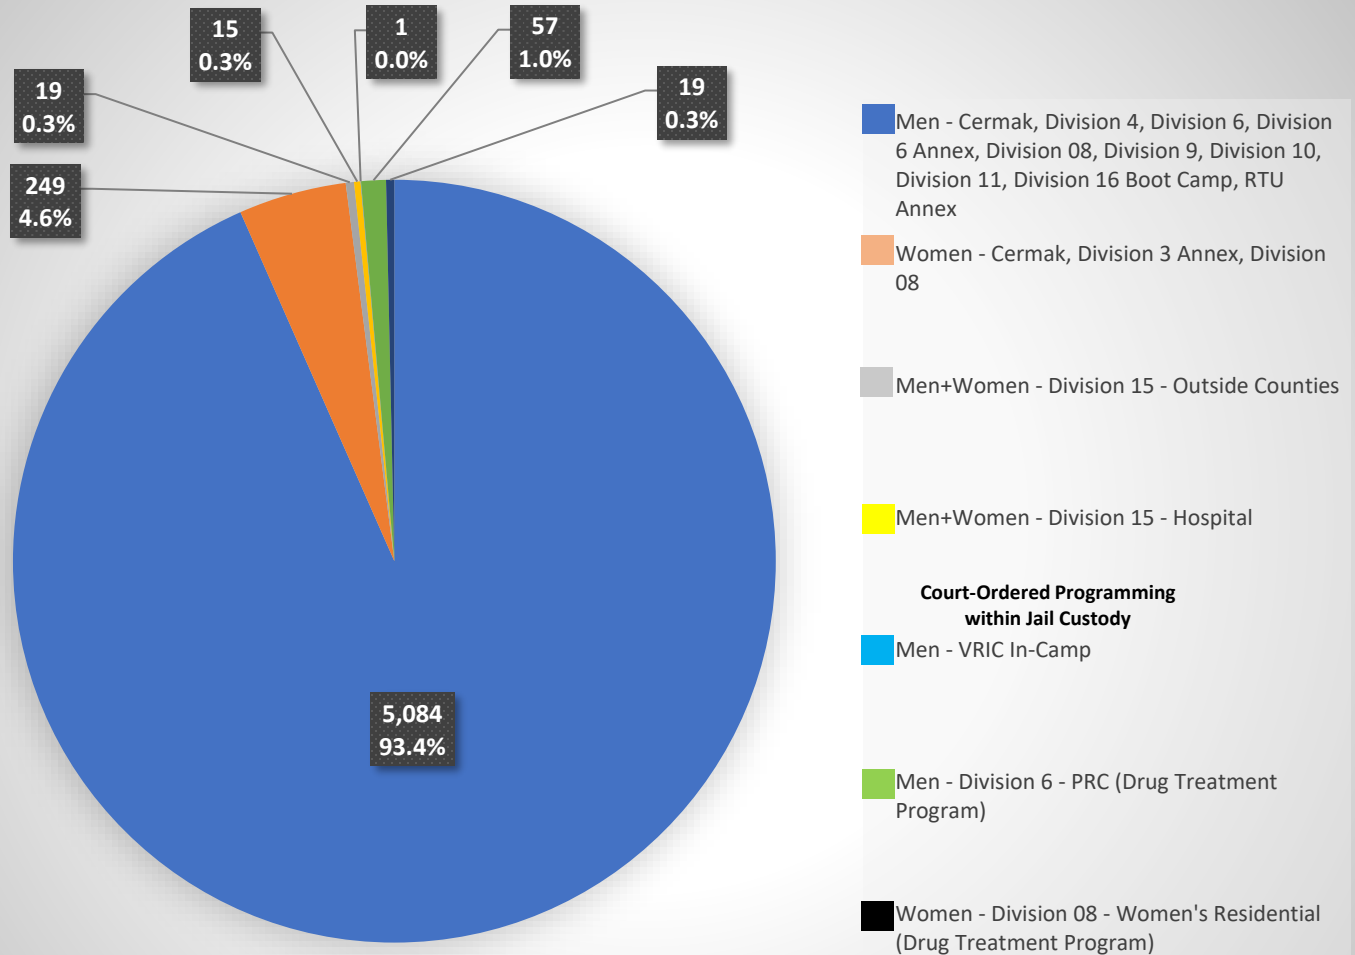

Sheriff's Daily Report

11/10/2020

Under the Custody of the Sheriff	
Total Male and Female	8,744
Jail Population	5,444
Community Corrections	3,300

Jail Population - Behind the Walls

Behind the Walls: Detainees that are physically housed under the Sheriff's custody 24 hours a day/7 days a week. This includes all populations listed on this chart - Divisional populations male & female, Outside Counties, Hospital, PRC, Women's Residential, & VRIC. Detainees in court-ordered treatment programs (PRC, Women's Residential, VRIC) are housed at CCDOC 24 hours a day/7 days week.

Sheriff's Daily Report

11/10/2020

CCSO Population Demographics

In Confinement

Community Corrections

Gender Distribution

Gender Distribution

Race Distribution

Race Distribution

Age Distribution

Age Distribution