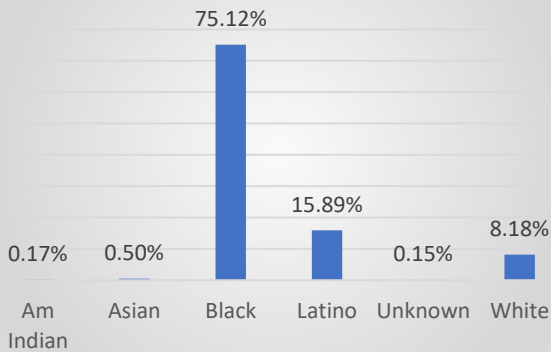

Sheriff's Daily Report

11/10/2020

Under the Custody of the Sheriff	
Total Male and Female	8,744
Jail Population	5,444
Community Corrections	3,300

Jail Population - Behind the Walls

Behind the Walls: Detainees that are physically housed under the Sheriff's custody 24 hours a day/7 days a week. This includes all populations listed on this chart - Divisional populations male & female, Outside Counties, Hospital, PRC, Women's Residential, & VRIC. Detainees in court-ordered treatment programs (PRC, Women's Residential, VRIC) are housed at CCDOC 24 hours a day/7 days week.

Sheriff's Daily Report

11/10/2020

CCSO Population Demographics

In Confinement

Community Corrections

Gender Distribution

Gender Distribution

Race Distribution

Race Distribution

Age Distribution

Age Distribution