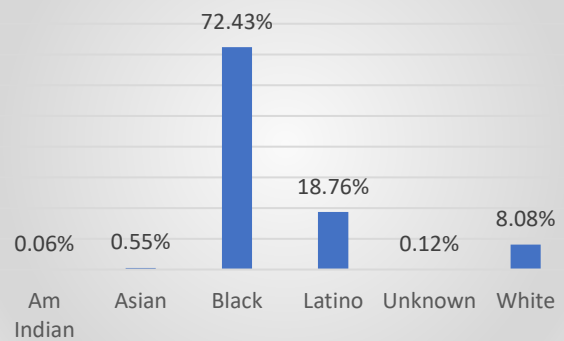

Sheriff's Daily Report

11/10/2020

Under the Custody of the Sheriff	
Total Male and Female	8,744
Jail Population	5,444
Community Corrections	3,300

Jail Population - Behind the Walls

Behind the Walls: Detainees that are physically housed under the Sheriff's custody 24 hours a day/7 days a week. This includes all populations listed on this chart - Divisional populations male & female, Outside Counties, Hospital, PRC, Women's Residential, & VRIC. Detainees in court-ordered treatment programs (PRC, Women's Residential, VRIC) are housed at CCDOC 24 hours a day/7 days week.

Sheriff's Daily Report

11/10/2020

CCSO Population Demographics

In Confinement

Community Corrections

Gender Distribution

Gender Distribution

Race Distribution

Race Distribution

Age Distribution

Age Distribution