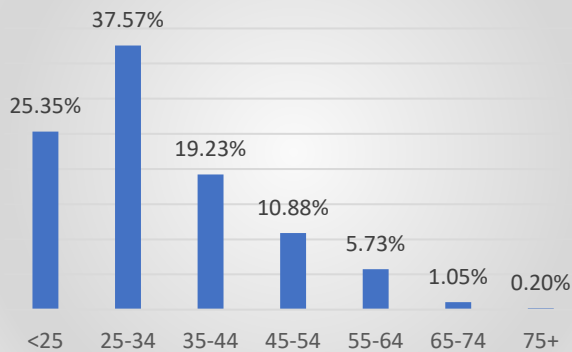

Sheriff's Daily Report

11/10/2020

Under the Custody of the Sheriff	
Total Male and Female	8,744
Jail Population	5,444
Community Corrections	3,300

Jail Population - Behind the Walls

Behind the Walls: Detainees that are physically housed under the Sheriff's custody 24 hours a day/7 days a week. This includes all populations listed on this chart - Divisional populations male & female, Outside Counties, Hospital, PRC, Women's Residential, & VRIC. Detainees in court-ordered treatment programs (PRC, Women's Residential, VRIC) are housed at CCDOC 24 hours a day/7 days week.

Sheriff's Daily Report

11/10/2020

CCSO Population Demographics

In Confinement

Community Corrections

Gender Distribution

Gender Distribution

Race Distribution

Race Distribution

Age Distribution

Age Distribution