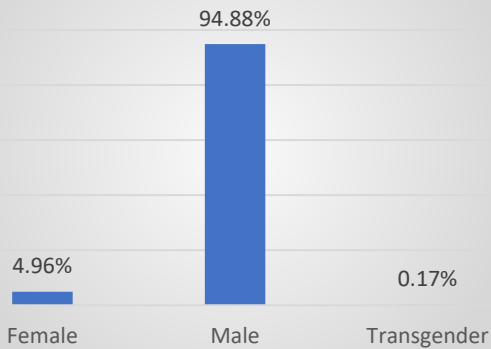

Sheriff's Daily Report

11/10/2020

Under the Custody of the Sheriff	
Total Male and Female	8,744
Jail Population	5,444
Community Corrections	3,300

Jail Population - Behind the Walls

Behind the Walls: Detainees that are physically housed under the Sheriff's custody 24 hours a day/7 days a week. This includes all populations listed on this chart - Divisional populations male & female, Outside Counties, Hospital, PRC, Women's Residential, & VRIC. Detainees in court-ordered treatment programs (PRC, Women's Residential, VRIC) are housed at CCDOC 24 hours a day/7 days week.

Sheriff's Daily Report

11/10/2020

CCSO Population Demographics

In Confinement

Community Corrections

Gender Distribution

Gender Distribution

Race Distribution

Race Distribution

Age Distribution

Age Distribution