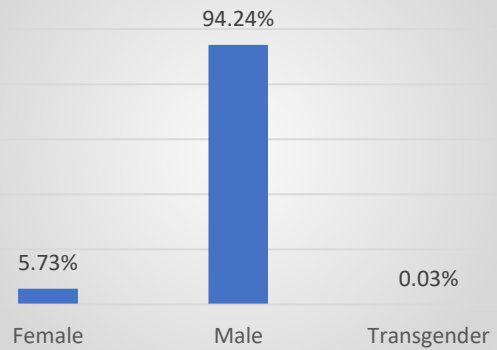

Sheriff's Daily Report

11/8/2020

Under the Custody of the Sheriff

Total Male and Female	8,742
Jail Population	5,442
Community Corrections	3,300

Jail Population - Behind the Walls

Behind the Walls: Detainees that are physically housed under the Sheriff's custody 24 hours a day/7 days a week. This includes all populations listed on this chart - Divisional populations male & female, Outside Counties, Hospital, PRC, Women's Residential, & VRIC. Detainees in court-ordered treatment programs (PRC, Women's Residential, VRIC) are housed at CCDOC 24 hours a day/7 days week.

Sheriff's Daily Report

11/8/2020

CCSO Population Demographics

In Confinement

Community Corrections

Gender Distribution

Gender Distribution

Race Distribution

Race Distribution

Age Distribution

Age Distribution