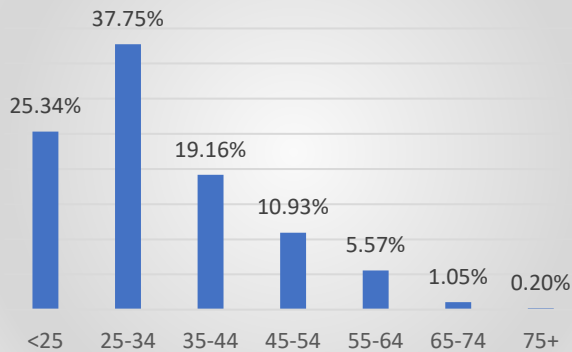

Sheriff's Daily Report

11/8/2020

Under the Custody of the Sheriff

Total Male and Female	8,742
Jail Population	5,442
Community Corrections	3,300

Jail Population - Behind the Walls

Behind the Walls: Detainees that are physically housed under the Sheriff's custody 24 hours a day/7 days a week. This includes all populations listed on this chart - Divisional populations male & female, Outside Counties, Hospital, PRC, Women's Residential, & VRIC. Detainees in court-ordered treatment programs (PRC, Women's Residential, VRIC) are housed at CCDOC 24 hours a day/7 days week.

Sheriff's Daily Report

11/8/2020

CCSO Population Demographics

In Confinement

Community Corrections

Gender Distribution

Gender Distribution

Race Distribution

Race Distribution

Age Distribution

Age Distribution