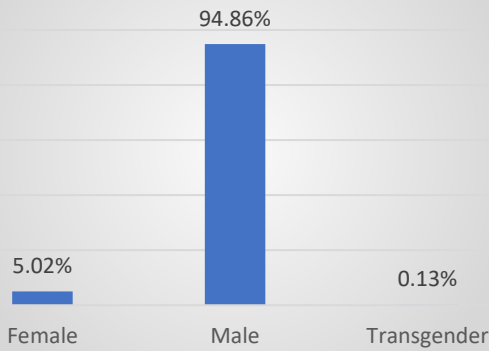

Sheriff's Daily Report

11/8/2020

Under the Custody of the Sheriff

Total Male and Female	8,742
Jail Population	5,442
Community Corrections	3,300

Jail Population - Behind the Walls

Behind the Walls: Detainees that are physically housed under the Sheriff's custody 24 hours a day/7 days a week. This includes all populations listed on this chart - Divisional populations male & female, Outside Counties, Hospital, PRC, Women's Residential, & VRIC. Detainees in court-ordered treatment programs (PRC, Women's Residential, VRIC) are housed at CCDOC 24 hours a day/7 days week.

Sheriff's Daily Report

11/8/2020

CCSO Population Demographics

In Confinement

Community Corrections

Gender Distribution

Gender Distribution

Race Distribution

Race Distribution

Age Distribution

Age Distribution