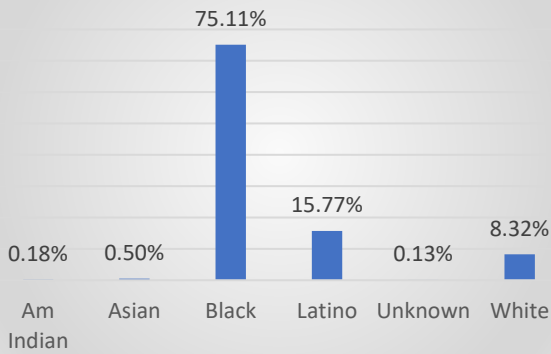

Sheriff's Daily Report

11/8/2020

Under the Custody of the Sheriff

Total Male and Female	8,742
Jail Population	5,442
Community Corrections	3,300

Jail Population - Behind the Walls

Behind the Walls: Detainees that are physically housed under the Sheriff's custody 24 hours a day/7 days a week. This includes all populations listed on this chart - Divisional populations male & female, Outside Counties, Hospital, PRC, Women's Residential, & VRIC. Detainees in court-ordered treatment programs (PRC, Women's Residential, VRIC) are housed at CCDOC 24 hours a day/7 days week.

Sheriff's Daily Report

11/8/2020

CCSO Population Demographics

In Confinement

Community Corrections

Gender Distribution

Gender Distribution

Race Distribution

Race Distribution

Age Distribution

Age Distribution