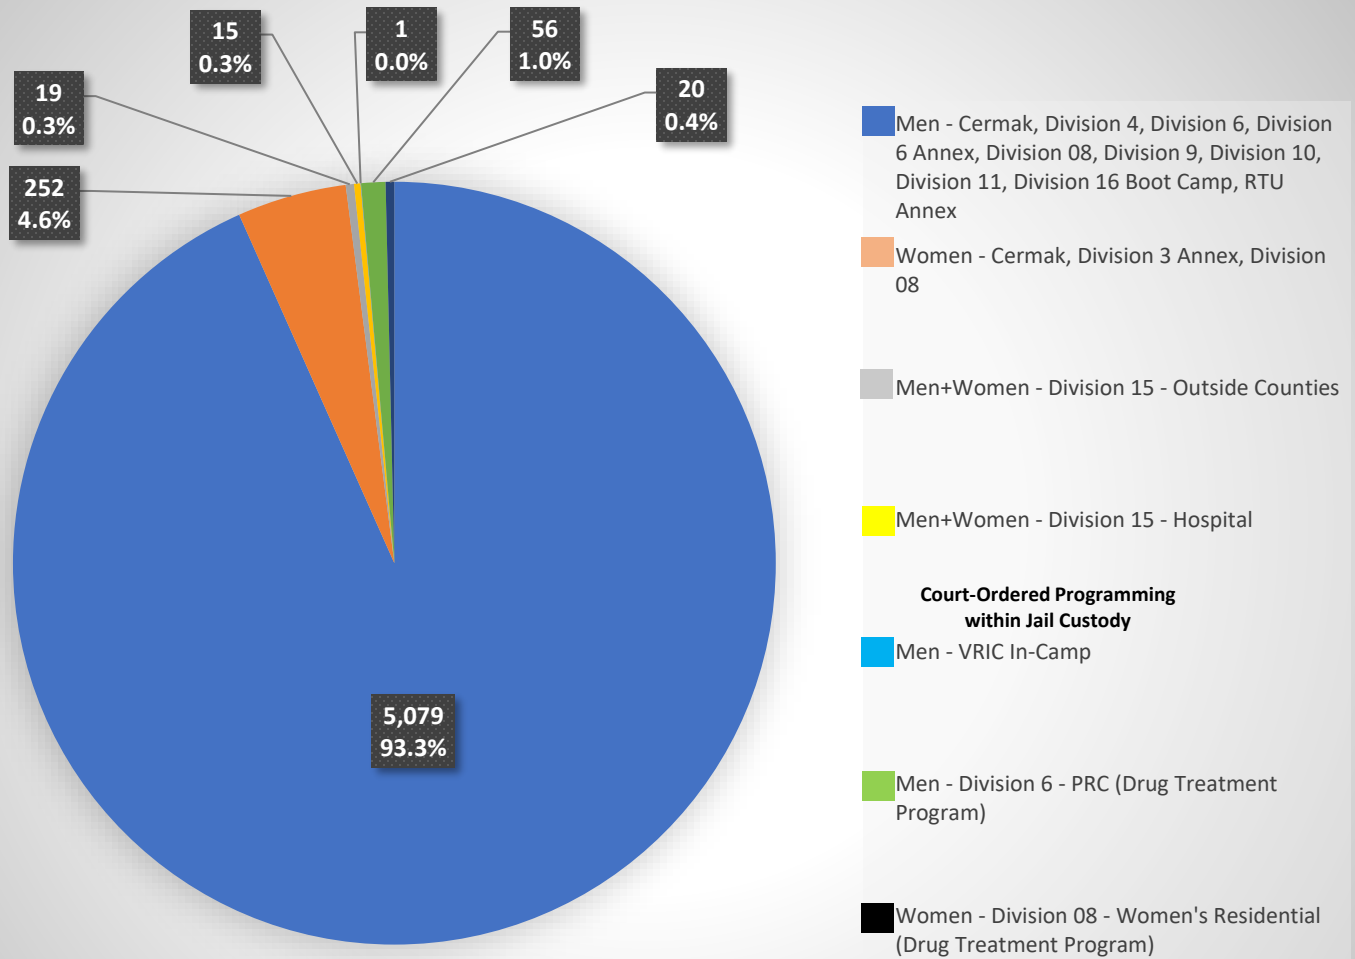

Sheriff's Daily Report

11/8/2020

Under the Custody of the Sheriff

Total Male and Female	8,742
Jail Population	5,442
Community Corrections	3,300

Jail Population - Behind the Walls

Behind the Walls: Detainees that are physically housed under the Sheriff's custody 24 hours a day/7 days a week. This includes all populations listed on this chart - Divisional populations male & female, Outside Counties, Hospital, PRC, Women's Residential, & VRIC. Detainees in court-ordered treatment programs (PRC, Women's Residential, VRIC) are housed at CCDOC 24 hours a day/7 days week.

Sheriff's Daily Report

11/8/2020

CCSO Population Demographics

In Confinement

Community Corrections

Gender Distribution

Gender Distribution

Race Distribution

Race Distribution

Age Distribution

Age Distribution