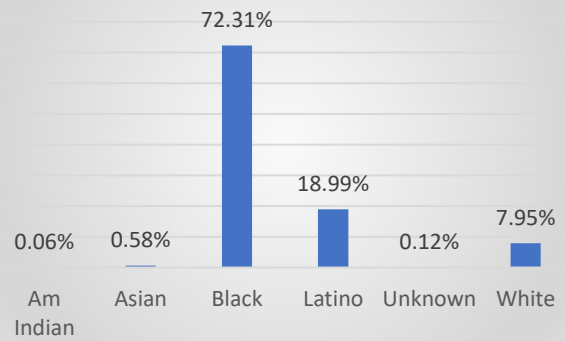

Sheriff's Daily Report

11/8/2020

Under the Custody of the Sheriff

Total Male and Female	8,742
Jail Population	5,442
Community Corrections	3,300

Jail Population - Behind the Walls

Behind the Walls: Detainees that are physically housed under the Sheriff's custody 24 hours a day/7 days a week. This includes all populations listed on this chart - Divisional populations male & female, Outside Counties, Hospital, PRC, Women's Residential, & VRIC. Detainees in court-ordered treatment programs (PRC, Women's Residential, VRIC) are housed at CCDOC 24 hours a day/7 days week.

Sheriff's Daily Report

11/8/2020

CCSO Population Demographics

In Confinement

Community Corrections

Gender Distribution

Gender Distribution

Race Distribution

Race Distribution

Age Distribution

Age Distribution