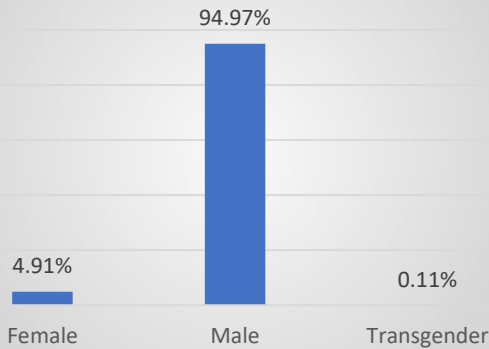

CCSO Population Demographics

In Confinement

Gender Distribution