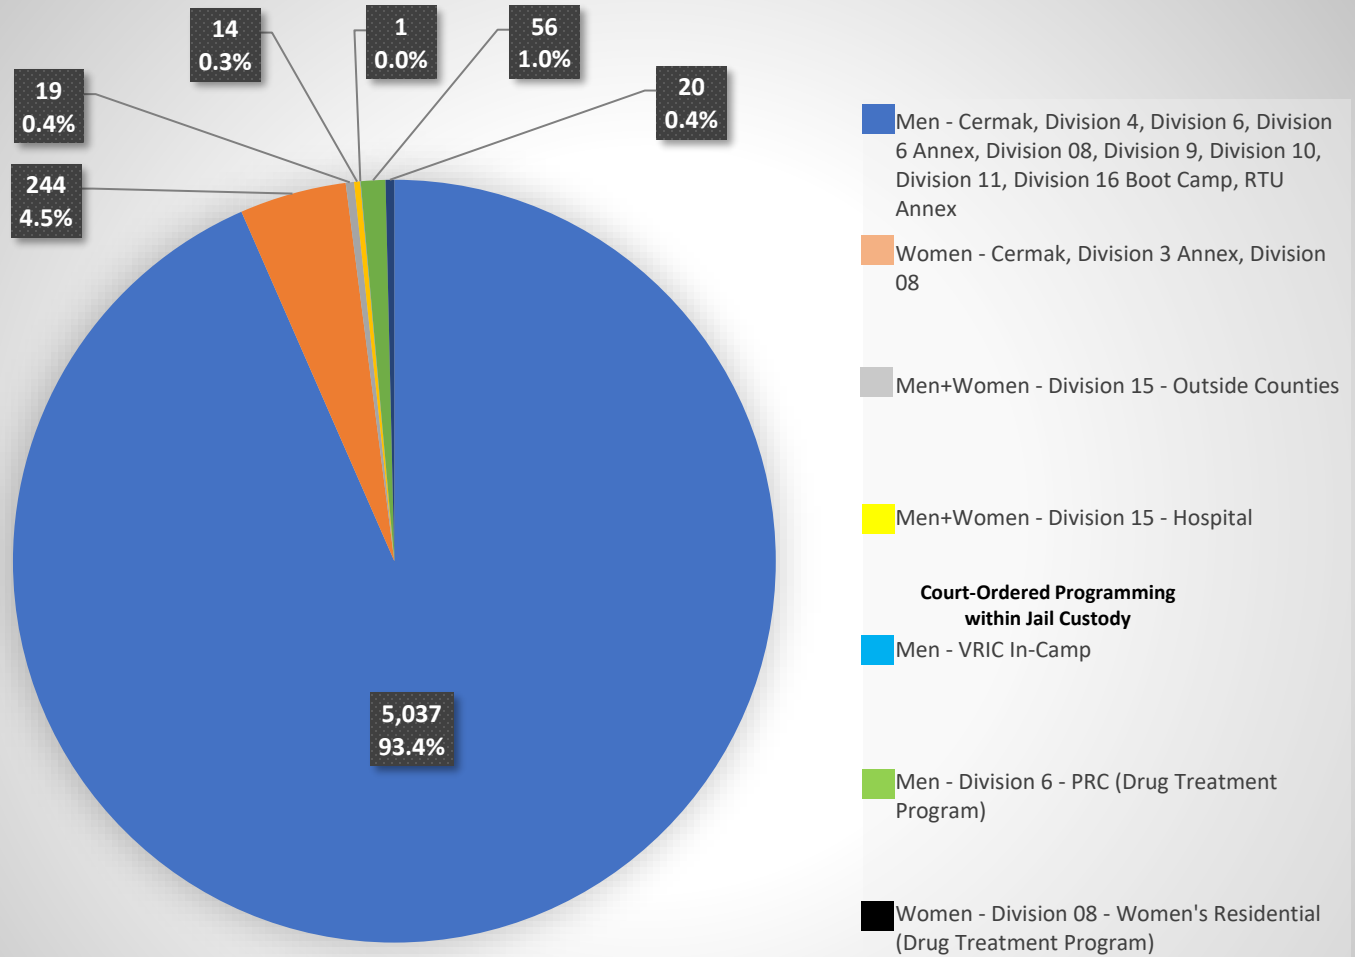

# Sheriff's Daily Report

11/7/2020

Under the Custody of the Sheriff	
<b>Total Male and Female</b>	<b>8,676</b>
Jail Population	5,391
Community Corrections	3,285

## Jail Population - Behind the Walls

Behind the Walls: Detainees that are physically housed under the Sheriff's custody 24 hours a day/7 days a week. This includes all populations listed on this chart - Divisional populations male & female, Outside Counties, Hospital, PRC, Women's Residential, & VRIC. Detainees in court-ordered treatment programs (PRC, Women's Residential, VRIC) are housed at CCDOC 24 hours a day/7 days week.

#### Race Distribution

#### Age Distribution