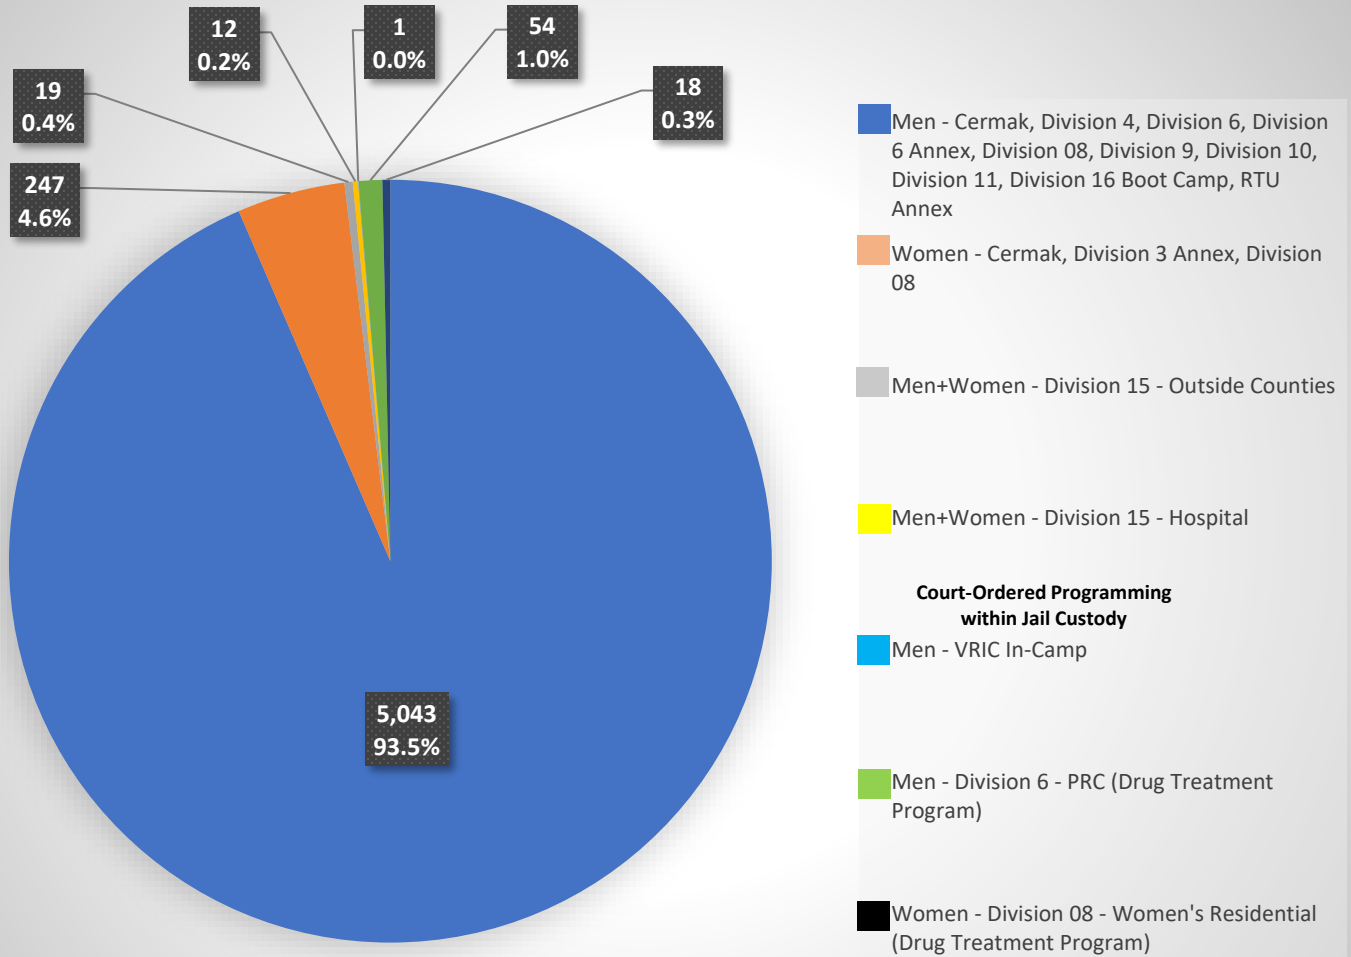

Sheriff's Daily Report

11/6/2020

Under the Custody of the Sheriff	
Total Male and Female	8,691
Jail Population	5,394
Community Corrections	3,297

Jail Population - Behind the Walls

Behind the Walls: Detainees that are physically housed under the Sheriff's custody 24 hours a day/7 days a week. This includes all populations listed on this chart - Divisional populations male & female, Outside Counties, Hospital, PRC, Women's Residential, & VRIC. Detainees in court-ordered treatment programs (PRC, Women's Residential, VRIC) are housed at CCDOC 24 hours a day/7 days week.

Sheriff's Daily Report

11/6/2020

CCSO Population Demographics

In Confinement

Gender Distribution

Race Distribution

Age Distribution

Community Corrections

Gender Distribution

Race Distribution

Age Distribution