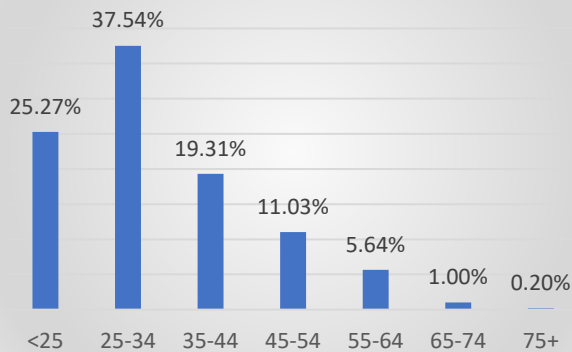

Sheriff's Daily Report

11/6/2020

Under the Custody of the Sheriff	
Total Male and Female	8,691
Jail Population	5,394
Community Corrections	3,297

Jail Population - Behind the Walls

Behind the Walls: Detainees that are physically housed under the Sheriff's custody 24 hours a day/7 days a week. This includes all populations listed on this chart - Divisional populations male & female, Outside Counties, Hospital, PRC, Women's Residential, & VRIC. Detainees in court-ordered treatment programs (PRC, Women's Residential, VRIC) are housed at CCDOC 24 hours a day/7 days week.

Sheriff's Daily Report

11/6/2020

CCSO Population Demographics

In Confinement

Gender Distribution

Race Distribution

Age Distribution

Community Corrections

Gender Distribution

Race Distribution

Age Distribution