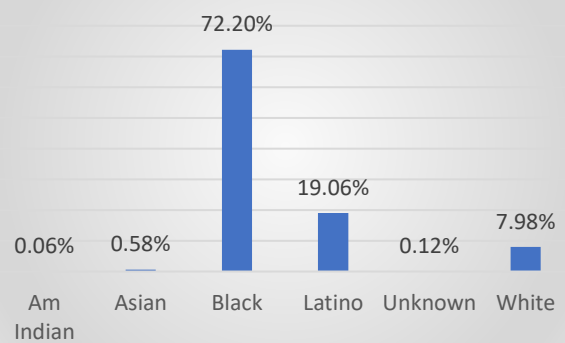

Sheriff's Daily Report

11/6/2020

Under the Custody of the Sheriff	
Total Male and Female	8,691
Jail Population	5,394
Community Corrections	3,297

Jail Population - Behind the Walls

Behind the Walls: Detainees that are physically housed under the Sheriff's custody 24 hours a day/7 days a week. This includes all populations listed on this chart - Divisional populations male & female, Outside Counties, Hospital, PRC, Women's Residential, & VRIC. Detainees in court-ordered treatment programs (PRC, Women's Residential, VRIC) are housed at CCDOC 24 hours a day/7 days week.

Sheriff's Daily Report

11/6/2020

CCSO Population Demographics

In Confinement

Gender Distribution

Race Distribution

Age Distribution

Community Corrections

Gender Distribution

Race Distribution

Age Distribution