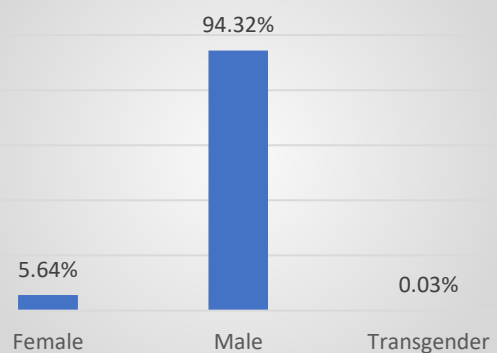

Sheriff's Daily Report

11/6/2020

Under the Custody of the Sheriff	
Total Male and Female	8,691
Jail Population	5,394
Community Corrections	3,297

Jail Population - Behind the Walls

Behind the Walls: Detainees that are physically housed under the Sheriff's custody 24 hours a day/7 days a week. This includes all populations listed on this chart - Divisional populations male & female, Outside Counties, Hospital, PRC, Women's Residential, & VRIC. Detainees in court-ordered treatment programs (PRC, Women's Residential, VRIC) are housed at CCDOC 24 hours a day/7 days week.

Sheriff's Daily Report

11/6/2020

CCSO Population Demographics

In Confinement

Gender Distribution

Race Distribution

Age Distribution

Community Corrections

Gender Distribution

Race Distribution

Age Distribution