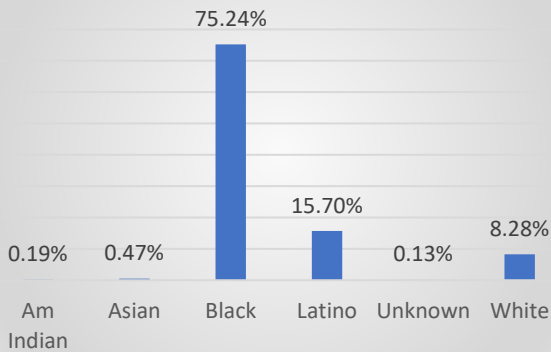

Sheriff's Daily Report

11/6/2020

Under the Custody of the Sheriff	
Total Male and Female	8,691
Jail Population	5,394
Community Corrections	3,297

Jail Population - Behind the Walls

Behind the Walls: Detainees that are physically housed under the Sheriff's custody 24 hours a day/7 days a week. This includes all populations listed on this chart - Divisional populations male & female, Outside Counties, Hospital, PRC, Women's Residential, & VRIC. Detainees in court-ordered treatment programs (PRC, Women's Residential, VRIC) are housed at CCDOC 24 hours a day/7 days week.

Sheriff's Daily Report

11/6/2020

CCSO Population Demographics

In Confinement

Gender Distribution

Race Distribution

Age Distribution

Community Corrections

Gender Distribution

Race Distribution

Age Distribution