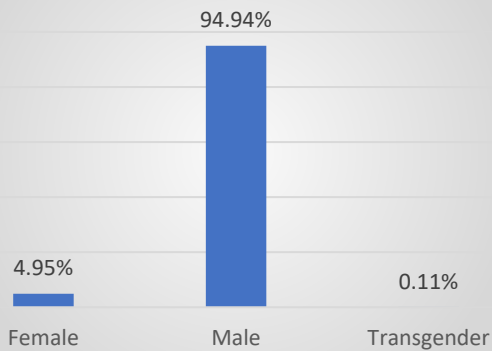

Sheriff's Daily Report

11/6/2020

CCSO Population Demographics

In Confinement

Gender Distribution