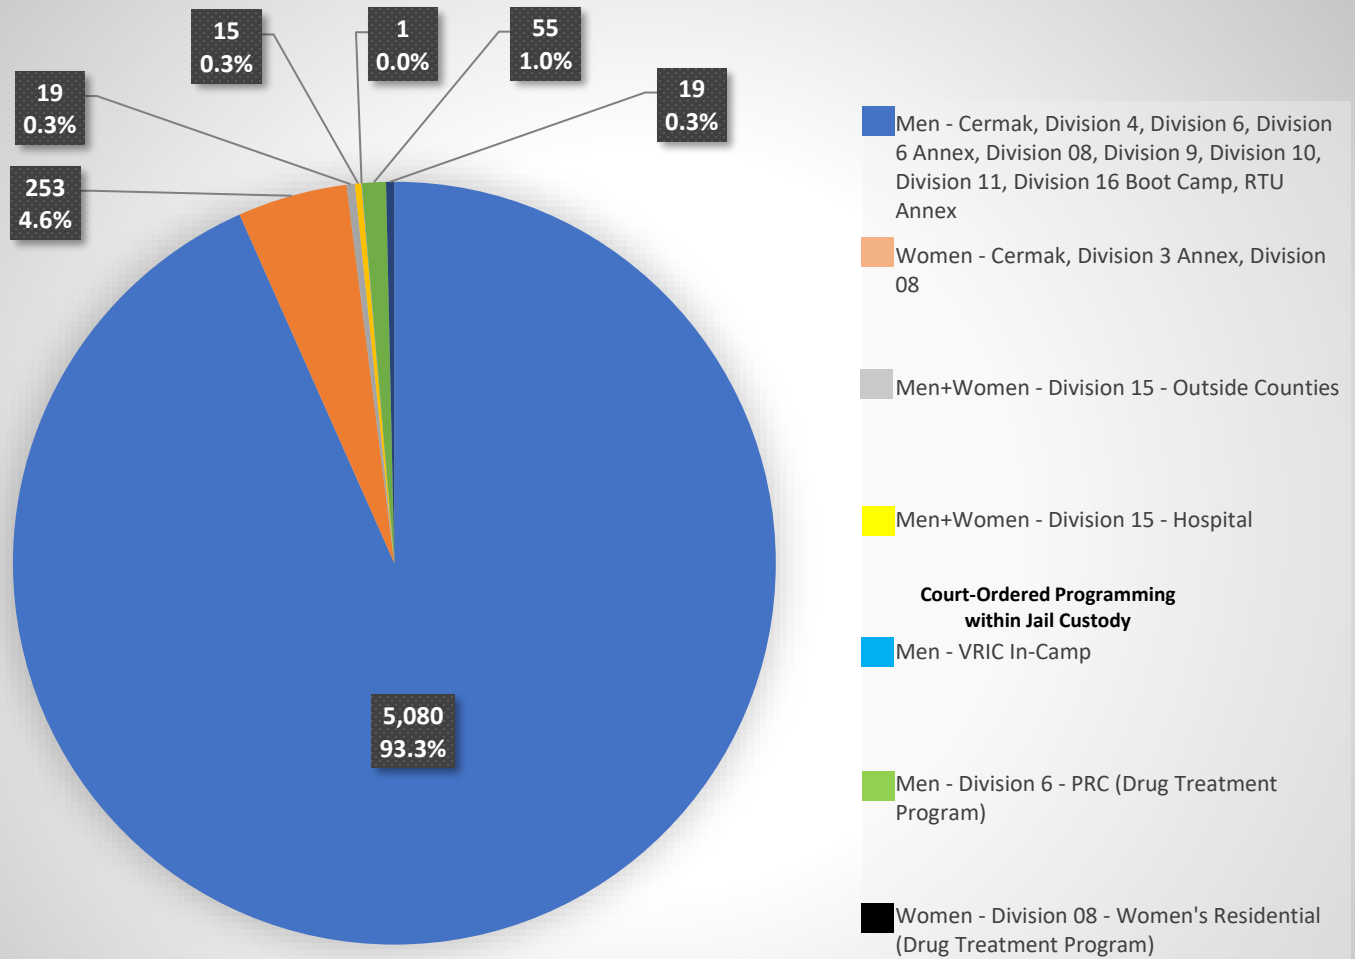

## 11/5/2020

Under the Custody of the Sheriff	
Total Male and Female	<b>8,750</b>
Jail Population	5,442
Community Corrections	3,308

### Jail Population - Behind the Walls

Behind the Walls: Detainees that are physically housed under the Sheriff's custody 24 hours a day/7 days a week. This includes all populations listed on this chart - Divisional populations male & female, Outside Counties, Hospital, PRC, Women's Residential, & VRIC. Detainees in court-ordered treatment programs (PRC, Women's Residential, VRIC) are housed at CCDOC 24 hours a day/7 days week.

#### Race Distribution

#### Age Distribution