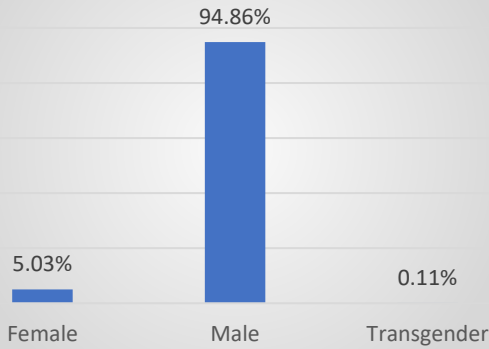

CCSO Population Demographics

In Confinement

Gender Distribution