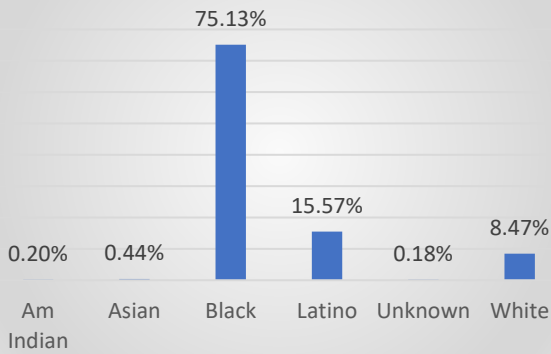

Sheriff's Daily Report

11/1/2020

Under the Custody of the Sheriff	
Total Male and Female	8,755
Jail Population	5,439
Community Corrections	3,316

Jail Population - Behind the Walls

Behind the Walls: Detainees that are physically housed under the Sheriff's custody 24 hours a day/7 days a week. This includes all populations listed on this chart - Divisional populations male & female, Outside Counties, Hospital, PRC, Women's Residential, & VRIC. Detainees in court-ordered treatment programs (PRC, Women's Residential, VRIC) are housed at CCDOC 24 hours a day/7 days week.

Sheriff's Daily Report

11/1/2020

CCSO Population Demographics

In Confinement

Gender Distribution

Race Distribution

Age Distribution

Community Corrections

Gender Distribution

Race Distribution

Age Distribution