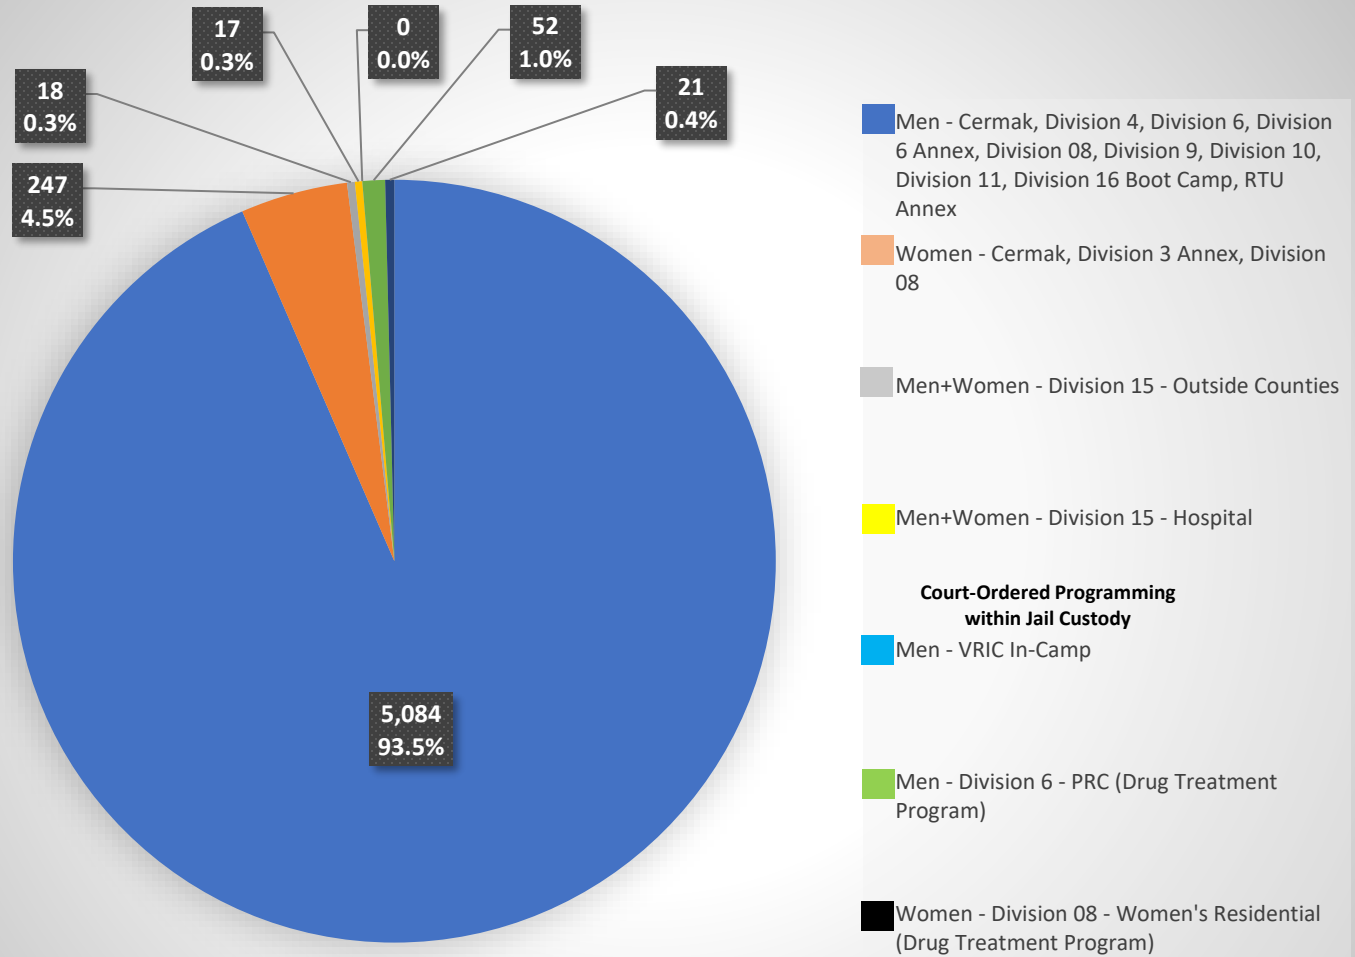

Sheriff's Daily Report

11/1/2020

Under the Custody of the Sheriff	
Total Male and Female	8,755
Jail Population	5,439
Community Corrections	3,316

Jail Population - Behind the Walls

Behind the Walls: Detainees that are physically housed under the Sheriff's custody 24 hours a day/7 days a week. This includes all populations listed on this chart - Divisional populations male & female, Outside Counties, Hospital, PRC, Women's Residential, & VRIC. Detainees in court-ordered treatment programs (PRC, Women's Residential, VRIC) are housed at CCDOC 24 hours a day/7 days week.

Sheriff's Daily Report

11/1/2020

CCSO Population Demographics

In Confinement

Gender Distribution

Race Distribution

Age Distribution

Community Corrections

Gender Distribution

Race Distribution

Age Distribution