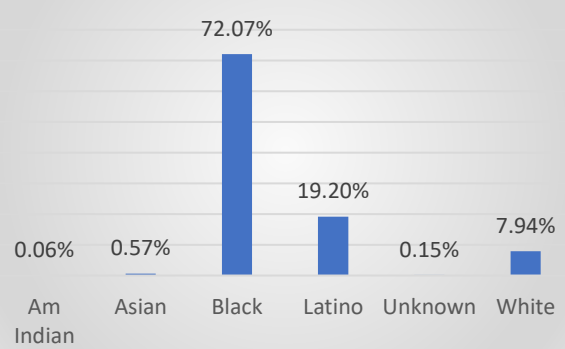

Sheriff's Daily Report

11/1/2020

Under the Custody of the Sheriff	
Total Male and Female	8,755
Jail Population	5,439
Community Corrections	3,316

Jail Population - Behind the Walls

Behind the Walls: Detainees that are physically housed under the Sheriff's custody 24 hours a day/7 days a week. This includes all populations listed on this chart - Divisional populations male & female, Outside Counties, Hospital, PRC, Women's Residential, & VRIC. Detainees in court-ordered treatment programs (PRC, Women's Residential, VRIC) are housed at CCDOC 24 hours a day/7 days week.

Sheriff's Daily Report

11/1/2020

CCSO Population Demographics

In Confinement

Gender Distribution

Race Distribution

Age Distribution

Community Corrections

Gender Distribution

Race Distribution

Age Distribution