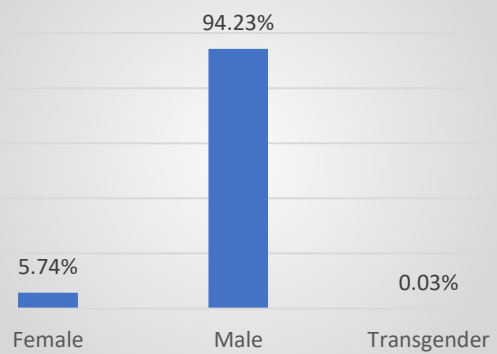

Sheriff's Daily Report

11/1/2020

Under the Custody of the Sheriff	
Total Male and Female	8,755
Jail Population	5,439
Community Corrections	3,316

Jail Population - Behind the Walls

Behind the Walls: Detainees that are physically housed under the Sheriff's custody 24 hours a day/7 days a week. This includes all populations listed on this chart - Divisional populations male & female, Outside Counties, Hospital, PRC, Women's Residential, & VRIC. Detainees in court-ordered treatment programs (PRC, Women's Residential, VRIC) are housed at CCDOC 24 hours a day/7 days week.

Sheriff's Daily Report

11/1/2020

CCSO Population Demographics

In Confinement

Gender Distribution

Race Distribution

Age Distribution

Community Corrections

Gender Distribution

Race Distribution

Age Distribution