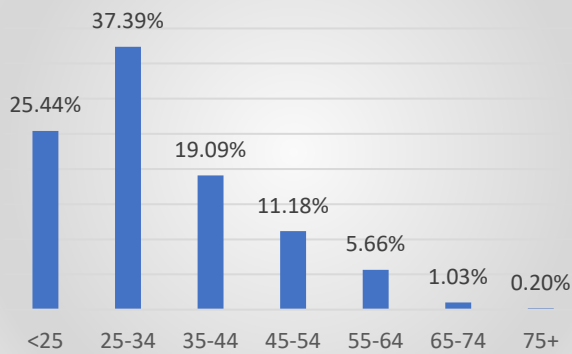

Sheriff's Daily Report

11/1/2020

Under the Custody of the Sheriff	
Total Male and Female	8,755
Jail Population	5,439
Community Corrections	3,316

Jail Population - Behind the Walls

Behind the Walls: Detainees that are physically housed under the Sheriff's custody 24 hours a day/7 days a week. This includes all populations listed on this chart - Divisional populations male & female, Outside Counties, Hospital, PRC, Women's Residential, & VRIC. Detainees in court-ordered treatment programs (PRC, Women's Residential, VRIC) are housed at CCDOC 24 hours a day/7 days week.

Sheriff's Daily Report

11/1/2020

CCSO Population Demographics

In Confinement

Gender Distribution

Race Distribution

Age Distribution

Community Corrections

Gender Distribution

Race Distribution

Age Distribution