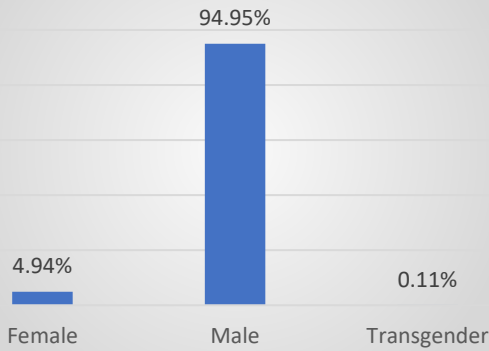

CCSO Population Demographics

In Confinement

Gender Distribution