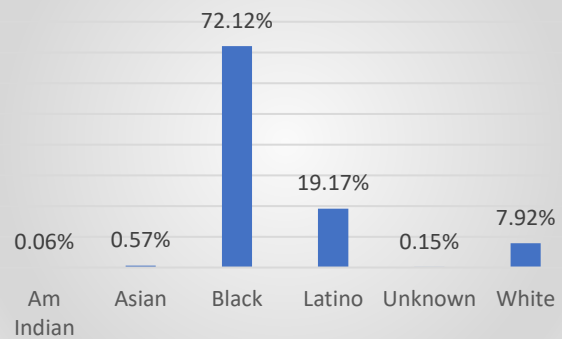

Sheriff's Daily Report

10/31/2020

Under the Custody of the Sheriff	
Total Male and Female	8,706
Jail Population	5,396
Community Corrections	3,310

Jail Population - Behind the Walls

Behind the Walls: Detainees that are physically housed under the Sheriff's custody 24 hours a day/7 days a week. This includes all populations listed on this chart - Divisional populations male & female, Outside Counties, Hospital, PRC, Women's Residential, & VRIC. Detainees in court-ordered treatment programs (PRC, Women's Residential, VRIC) are housed at CCDOC 24 hours a day/7 days week.

Sheriff's Daily Report

10/31/2020

CCSO Population Demographics

In Confinement

Gender Distribution

Race Distribution

Age Distribution

Community Corrections

Gender Distribution

Race Distribution

Age Distribution