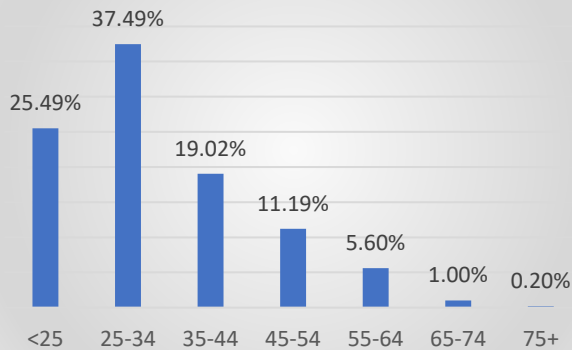

Sheriff's Daily Report

10/31/2020

Under the Custody of the Sheriff	
Total Male and Female	8,706
Jail Population	5,396
Community Corrections	3,310

Jail Population - Behind the Walls

Behind the Walls: Detainees that are physically housed under the Sheriff's custody 24 hours a day/7 days a week. This includes all populations listed on this chart - Divisional populations male & female, Outside Counties, Hospital, PRC, Women's Residential, & VRIC. Detainees in court-ordered treatment programs (PRC, Women's Residential, VRIC) are housed at CCDOC 24 hours a day/7 days week.

Sheriff's Daily Report

10/31/2020

CCSO Population Demographics

In Confinement

Gender Distribution

Race Distribution

Age Distribution

Community Corrections

Gender Distribution

Race Distribution

Age Distribution