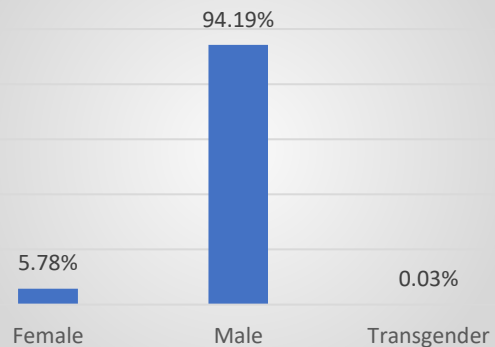

Sheriff's Daily Report

10/31/2020

Under the Custody of the Sheriff	
Total Male and Female	8,706
Jail Population	5,396
Community Corrections	3,310

Jail Population - Behind the Walls

Behind the Walls: Detainees that are physically housed under the Sheriff's custody 24 hours a day/7 days a week. This includes all populations listed on this chart - Divisional populations male & female, Outside Counties, Hospital, PRC, Women's Residential, & VRIC. Detainees in court-ordered treatment programs (PRC, Women's Residential, VRIC) are housed at CCDOC 24 hours a day/7 days week.

Sheriff's Daily Report

10/31/2020

CCSO Population Demographics

In Confinement

Gender Distribution

Race Distribution

Age Distribution

Community Corrections

Gender Distribution

Race Distribution

Age Distribution