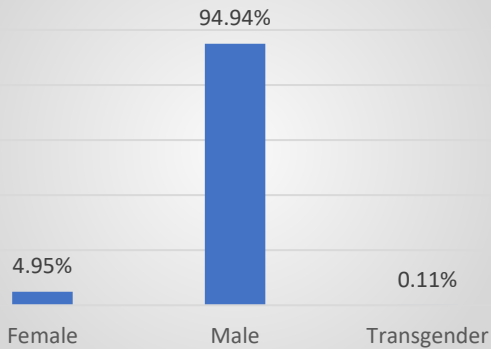

CCSO Population Demographics

In Confinement

Gender Distribution