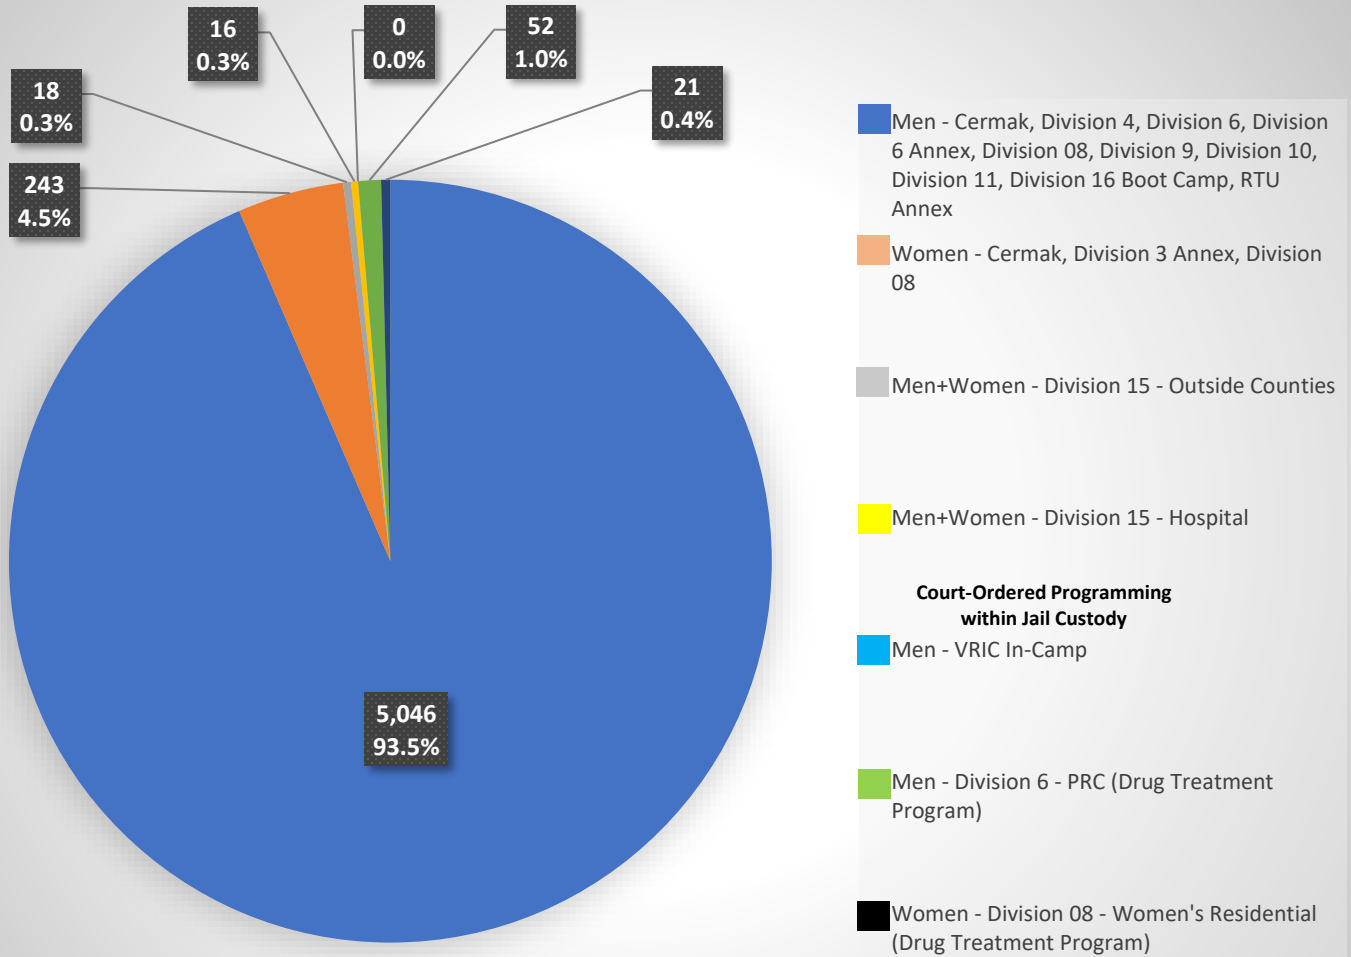

Sheriff's Daily Report

10/31/2020

Under the Custody of the Sheriff	
Total Male and Female	8,706
Jail Population	5,396
Community Corrections	3,310

Jail Population - Behind the Walls

Behind the Walls: Detainees that are physically housed under the Sheriff's custody 24 hours a day/7 days a week. This includes all populations listed on this chart - Divisional populations male & female, Outside Counties, Hospital, PRC, Women's Residential, & VRIC. Detainees in court-ordered treatment programs (PRC, Women's Residential, VRIC) are housed at CCDOC 24 hours a day/7 days week.

Sheriff's Daily Report

10/31/2020

CCSO Population Demographics

In Confinement

Gender Distribution

Race Distribution

Age Distribution

Community Corrections

Gender Distribution

Race Distribution

Age Distribution