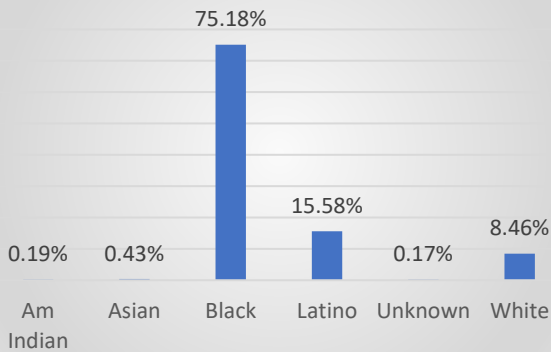

Sheriff's Daily Report

10/31/2020

Under the Custody of the Sheriff	
Total Male and Female	8,706
Jail Population	5,396
Community Corrections	3,310

Jail Population - Behind the Walls

Behind the Walls: Detainees that are physically housed under the Sheriff's custody 24 hours a day/7 days a week. This includes all populations listed on this chart - Divisional populations male & female, Outside Counties, Hospital, PRC, Women's Residential, & VRIC. Detainees in court-ordered treatment programs (PRC, Women's Residential, VRIC) are housed at CCDOC 24 hours a day/7 days week.

Sheriff's Daily Report

10/31/2020

CCSO Population Demographics

In Confinement

Gender Distribution

Race Distribution

Age Distribution

Community Corrections

Gender Distribution

Race Distribution

Age Distribution