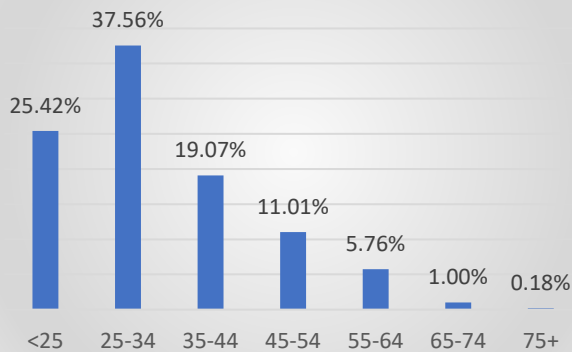

Behind the Walls: Detainees that are physically housed under the Sheriff's custody 24 hours a day/7 days a week. This includes all populations listed on this chart - Divisional populations male & female, Outside Counties, Hospital, PRC, Women's Residential, & VRIC. Detainees in court-ordered treatment programs (PRC, Women's Residential, VRIC) are housed at CCDOC 24 hours a day/7 days week.

Sheriff's Daily Report

10/26/2020

CCSO Population Demographics

In Confinement

Gender Distribution

Race Distribution

Age Distribution

Community Corrections

Gender Distribution

Race Distribution

Age Distribution