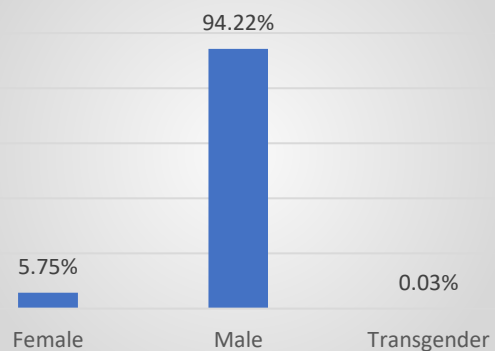

Behind the Walls: Detainees that are physically housed under the Sheriff's custody 24 hours a day/7 days a week. This includes all populations listed on this chart - Divisional populations male & female, Outside Counties, Hospital, PRC, Women's Residential, & VRIC. Detainees in court-ordered treatment programs (PRC, Women's Residential, VRIC) are housed at CCDOC 24 hours a day/7 days week.

Sheriff's Daily Report

10/26/2020

CCSO Population Demographics

In Confinement

Gender Distribution

Race Distribution

Age Distribution

Community Corrections

Gender Distribution

Race Distribution

Age Distribution