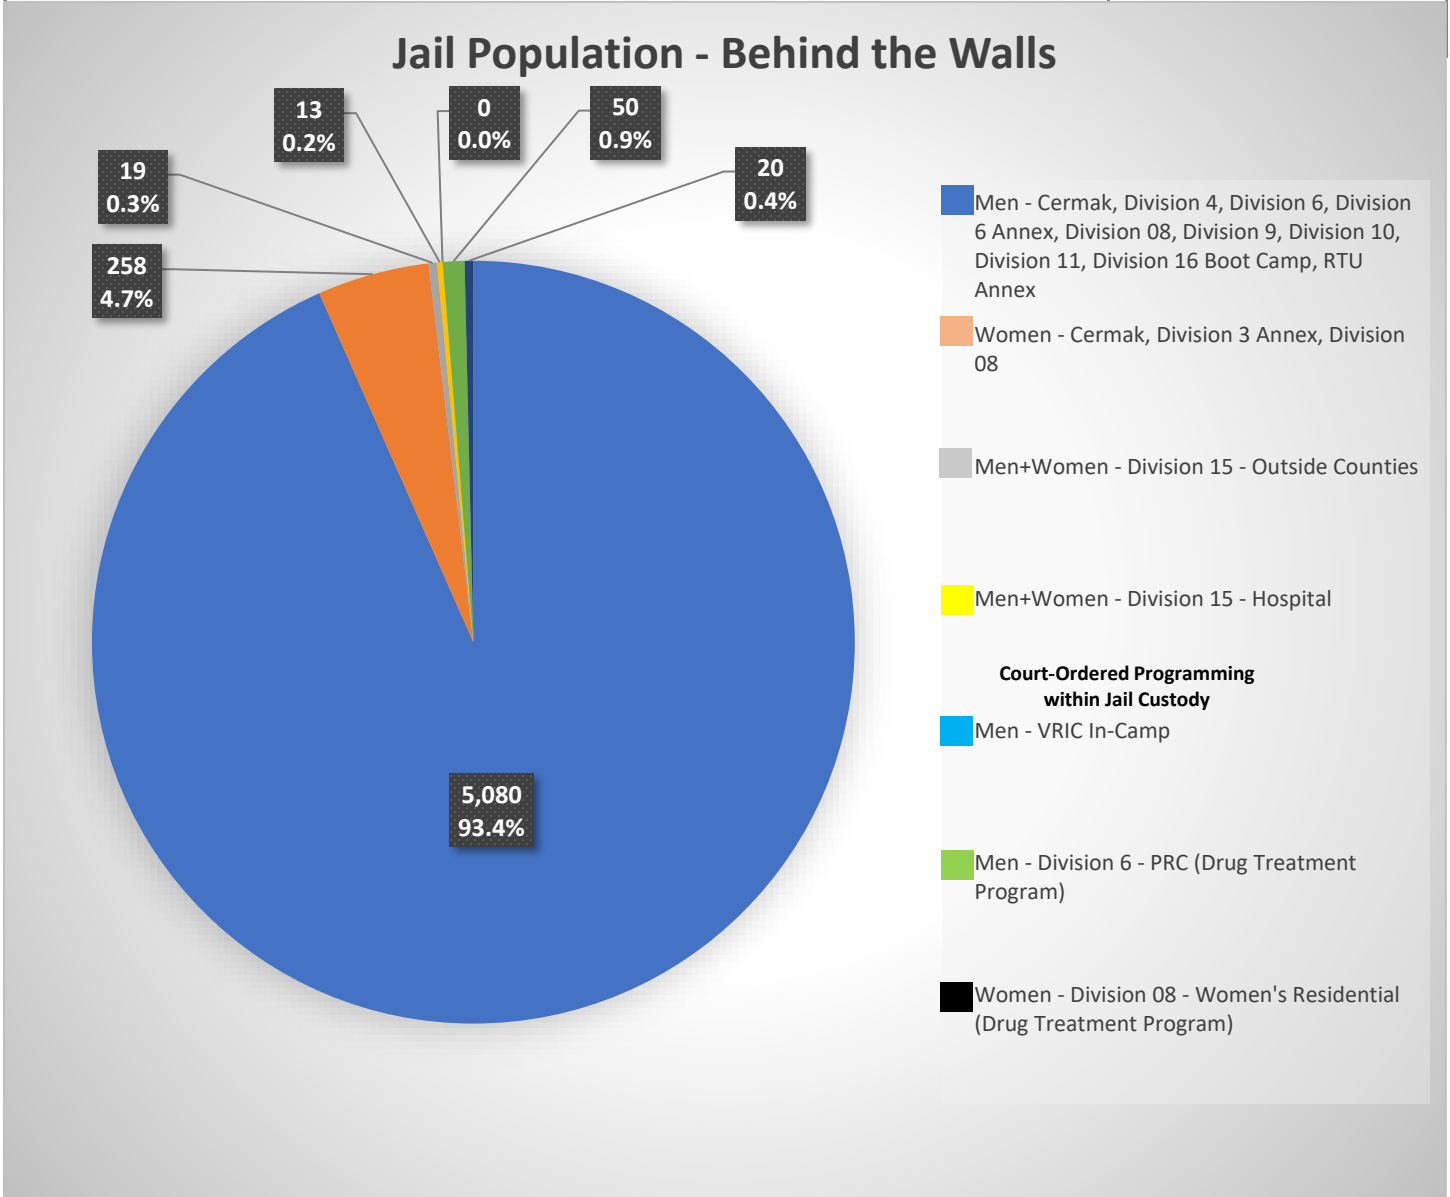

Sheriff's Daily Report

10/26/2020

| Under the Custody of the Sheriff | |
|----------------------------------|--------------|
| Total Male and Female | 8,760 |
| Jail Population | 5,440 |
| Community Corrections | 3,320 |

Behind the Walls: Detainees that are physically housed under the Sheriff's custody 24 hours a day/7 days a week. This includes all populations listed on this chart - Divisional populations male & female, Outside Counties, Hospital, PRC, Women's Residential, & VRIC. Detainees in court-ordered treatment programs (PRC, Women's Residential, VRIC) are housed at CCDOC 24 hours a day/7 days week.

Gender Distribution

Race Distribution

Age Distribution