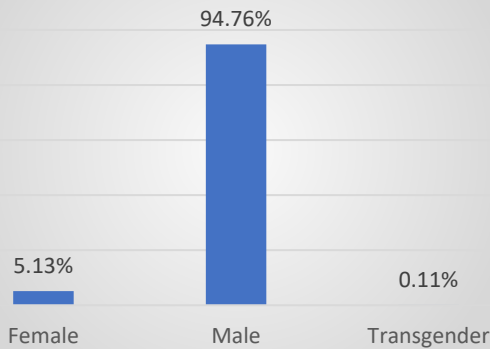

Sheriff's Daily Report

10/26/2020

CCSO Population Demographics

In Confinement

Gender Distribution