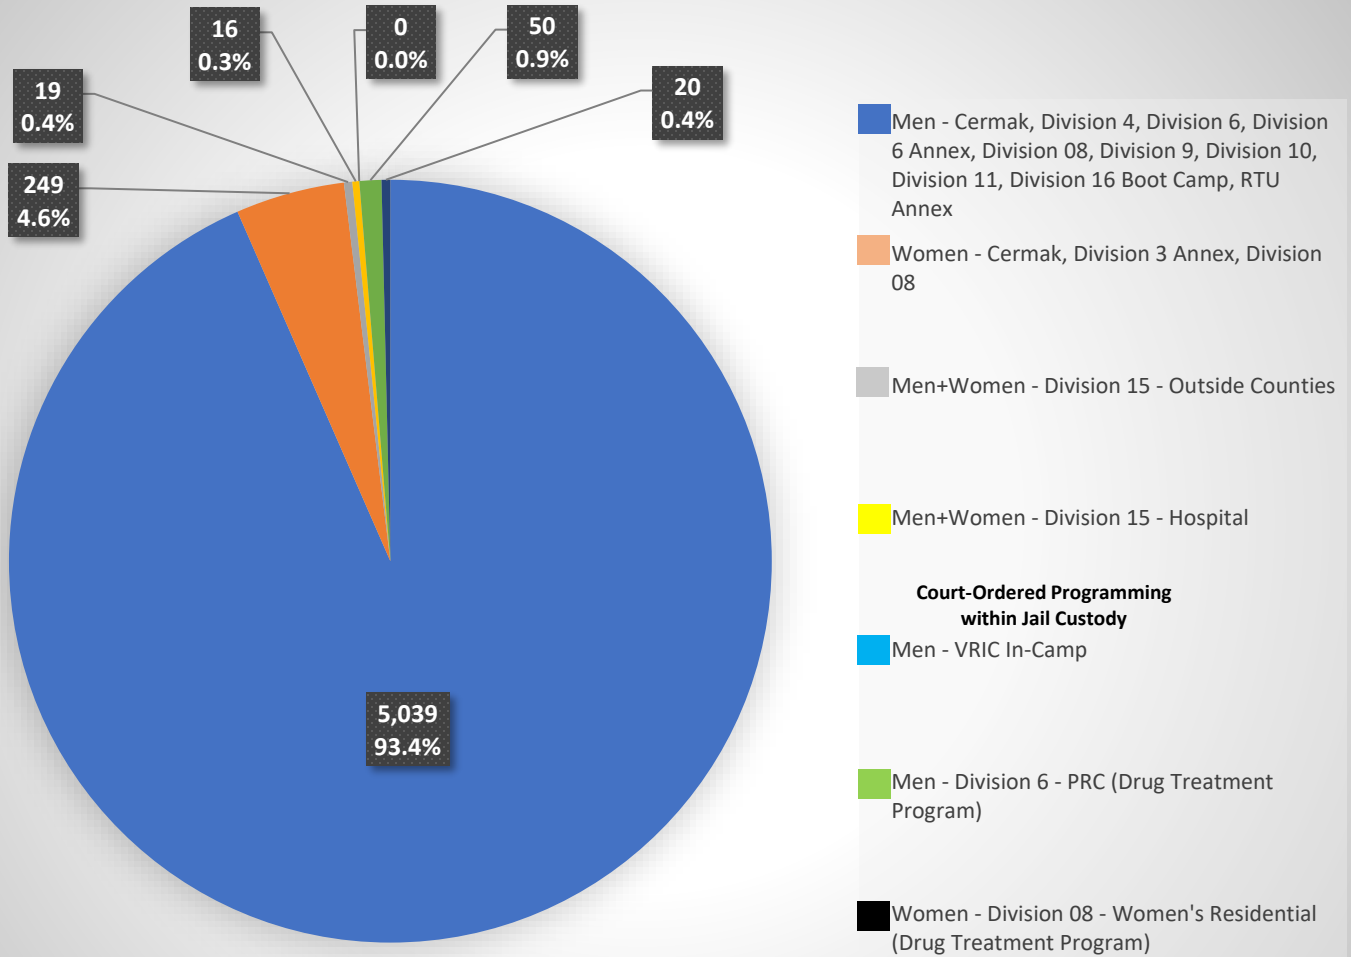

Sheriff's Daily Report

10/25/2020

Under the Custody of the Sheriff	
Total Male and Female	8,707
Jail Population	5,393
Community Corrections	3,314

Jail Population - Behind the Walls

Behind the Walls: Detainees that are physically housed under the Sheriff's custody 24 hours a day/7 days a week. This includes all populations listed on this chart - Divisional populations male & female, Outside Counties, Hospital, PRC, Women's Residential, & VRIC. Detainees in court-ordered treatment programs (PRC, Women's Residential, VRIC) are housed at CCDOC 24 hours a day/7 days week.

Sheriff's Daily Report

10/25/2020

CCSO Population Demographics

In Confinement

Gender Distribution

Race Distribution

Age Distribution

Community Corrections

Gender Distribution

Race Distribution

Age Distribution