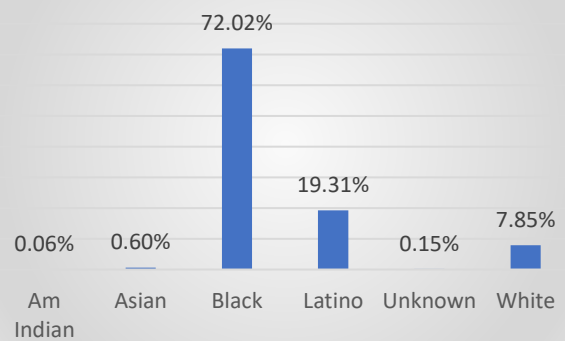

Sheriff's Daily Report

10/25/2020

Under the Custody of the Sheriff	
Total Male and Female	8,707
Jail Population	5,393
Community Corrections	3,314

Jail Population - Behind the Walls

Behind the Walls: Detainees that are physically housed under the Sheriff's custody 24 hours a day/7 days a week. This includes all populations listed on this chart - Divisional populations male & female, Outside Counties, Hospital, PRC, Women's Residential, & VRIC. Detainees in court-ordered treatment programs (PRC, Women's Residential, VRIC) are housed at CCDOC 24 hours a day/7 days week.

Sheriff's Daily Report

10/25/2020

CCSO Population Demographics

In Confinement

Gender Distribution

Race Distribution

Age Distribution

Community Corrections

Gender Distribution

Race Distribution

Age Distribution