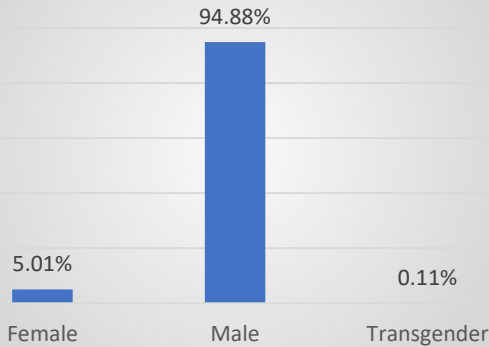

CCSO Population Demographics

In Confinement

Gender Distribution