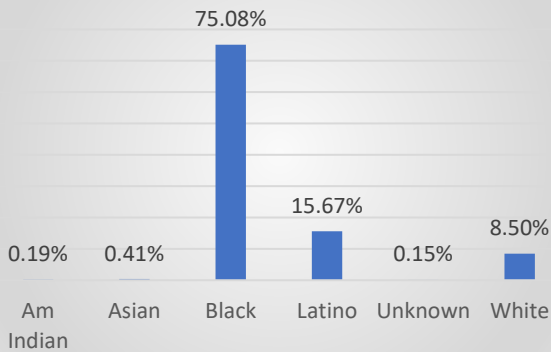

Sheriff's Daily Report

10/25/2020

Under the Custody of the Sheriff	
Total Male and Female	8,707
Jail Population	5,393
Community Corrections	3,314

Jail Population - Behind the Walls

Behind the Walls: Detainees that are physically housed under the Sheriff's custody 24 hours a day/7 days a week. This includes all populations listed on this chart - Divisional populations male & female, Outside Counties, Hospital, PRC, Women's Residential, & VRIC. Detainees in court-ordered treatment programs (PRC, Women's Residential, VRIC) are housed at CCDOC 24 hours a day/7 days week.

Sheriff's Daily Report

10/25/2020

CCSO Population Demographics

In Confinement

Gender Distribution

Race Distribution

Age Distribution

Community Corrections

Gender Distribution

Race Distribution

Age Distribution