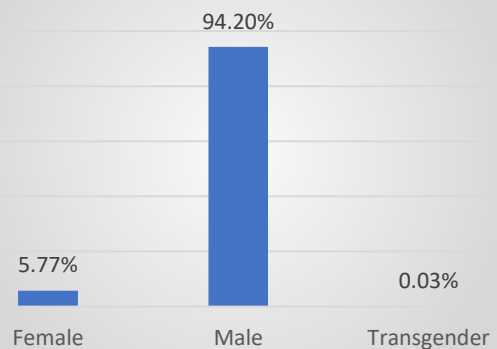

Sheriff's Daily Report

10/25/2020

Under the Custody of the Sheriff	
Total Male and Female	8,707
Jail Population	5,393
Community Corrections	3,314

Jail Population - Behind the Walls

Behind the Walls: Detainees that are physically housed under the Sheriff's custody 24 hours a day/7 days a week. This includes all populations listed on this chart - Divisional populations male & female, Outside Counties, Hospital, PRC, Women's Residential, & VRIC. Detainees in court-ordered treatment programs (PRC, Women's Residential, VRIC) are housed at CCDOC 24 hours a day/7 days week.

Sheriff's Daily Report

10/25/2020

CCSO Population Demographics

In Confinement

Gender Distribution

Race Distribution

Age Distribution

Community Corrections

Gender Distribution

Race Distribution

Age Distribution