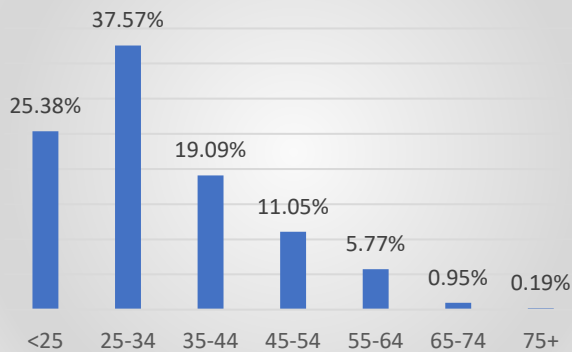

Sheriff's Daily Report

10/25/2020

Under the Custody of the Sheriff	
Total Male and Female	8,707
Jail Population	5,393
Community Corrections	3,314

Jail Population - Behind the Walls

Behind the Walls: Detainees that are physically housed under the Sheriff's custody 24 hours a day/7 days a week. This includes all populations listed on this chart - Divisional populations male & female, Outside Counties, Hospital, PRC, Women's Residential, & VRIC. Detainees in court-ordered treatment programs (PRC, Women's Residential, VRIC) are housed at CCDOC 24 hours a day/7 days week.

Sheriff's Daily Report

10/25/2020

CCSO Population Demographics

In Confinement

Gender Distribution

Race Distribution

Age Distribution

Community Corrections

Gender Distribution

Race Distribution

Age Distribution