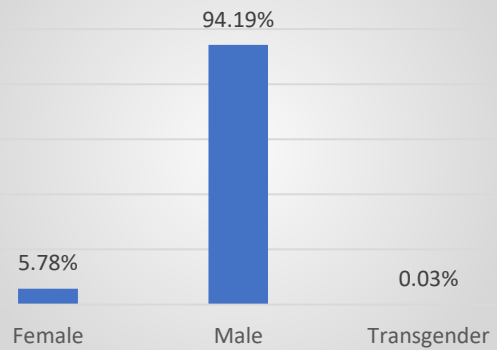

Sheriff's Daily Report

10/23/2020

Under the Custody of the Sheriff	
Total Male and Female	8,661
Jail Population	5,367
Community Corrections	3,294

Behind the Walls: Detainees that are physically housed under the Sheriff's custody 24 hours a day/7 days a week. This includes all populations listed on this chart - Divisional populations male & female, Outside Counties, Hospital, PRC, Women's Residential, & VRIC. Detainees in court-ordered treatment programs (PRC, Women's Residential, VRIC) are housed at CCDOC 24 hours a day/7 days week.

Sheriff's Daily Report

10/23/2020

CCSO Population Demographics

In Confinement

Community Corrections

Gender Distribution

Gender Distribution

Race Distribution

Race Distribution

Age Distribution

Age Distribution