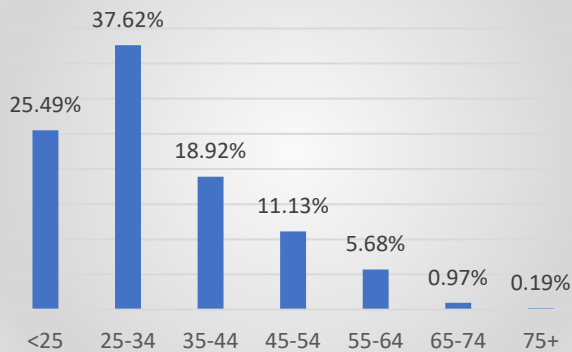

Sheriff's Daily Report

10/23/2020

Under the Custody of the Sheriff	
Total Male and Female	8,661
Jail Population	5,367
Community Corrections	3,294

Behind the Walls: Detainees that are physically housed under the Sheriff's custody 24 hours a day/7 days a week. This includes all populations listed on this chart - Divisional populations male & female, Outside Counties, Hospital, PRC, Women's Residential, & VRIC. Detainees in court-ordered treatment programs (PRC, Women's Residential, VRIC) are housed at CCDOC 24 hours a day/7 days week.

Sheriff's Daily Report

10/23/2020

CCSO Population Demographics

In Confinement

Community Corrections

Gender Distribution

Gender Distribution

Race Distribution

Race Distribution

Age Distribution

Age Distribution