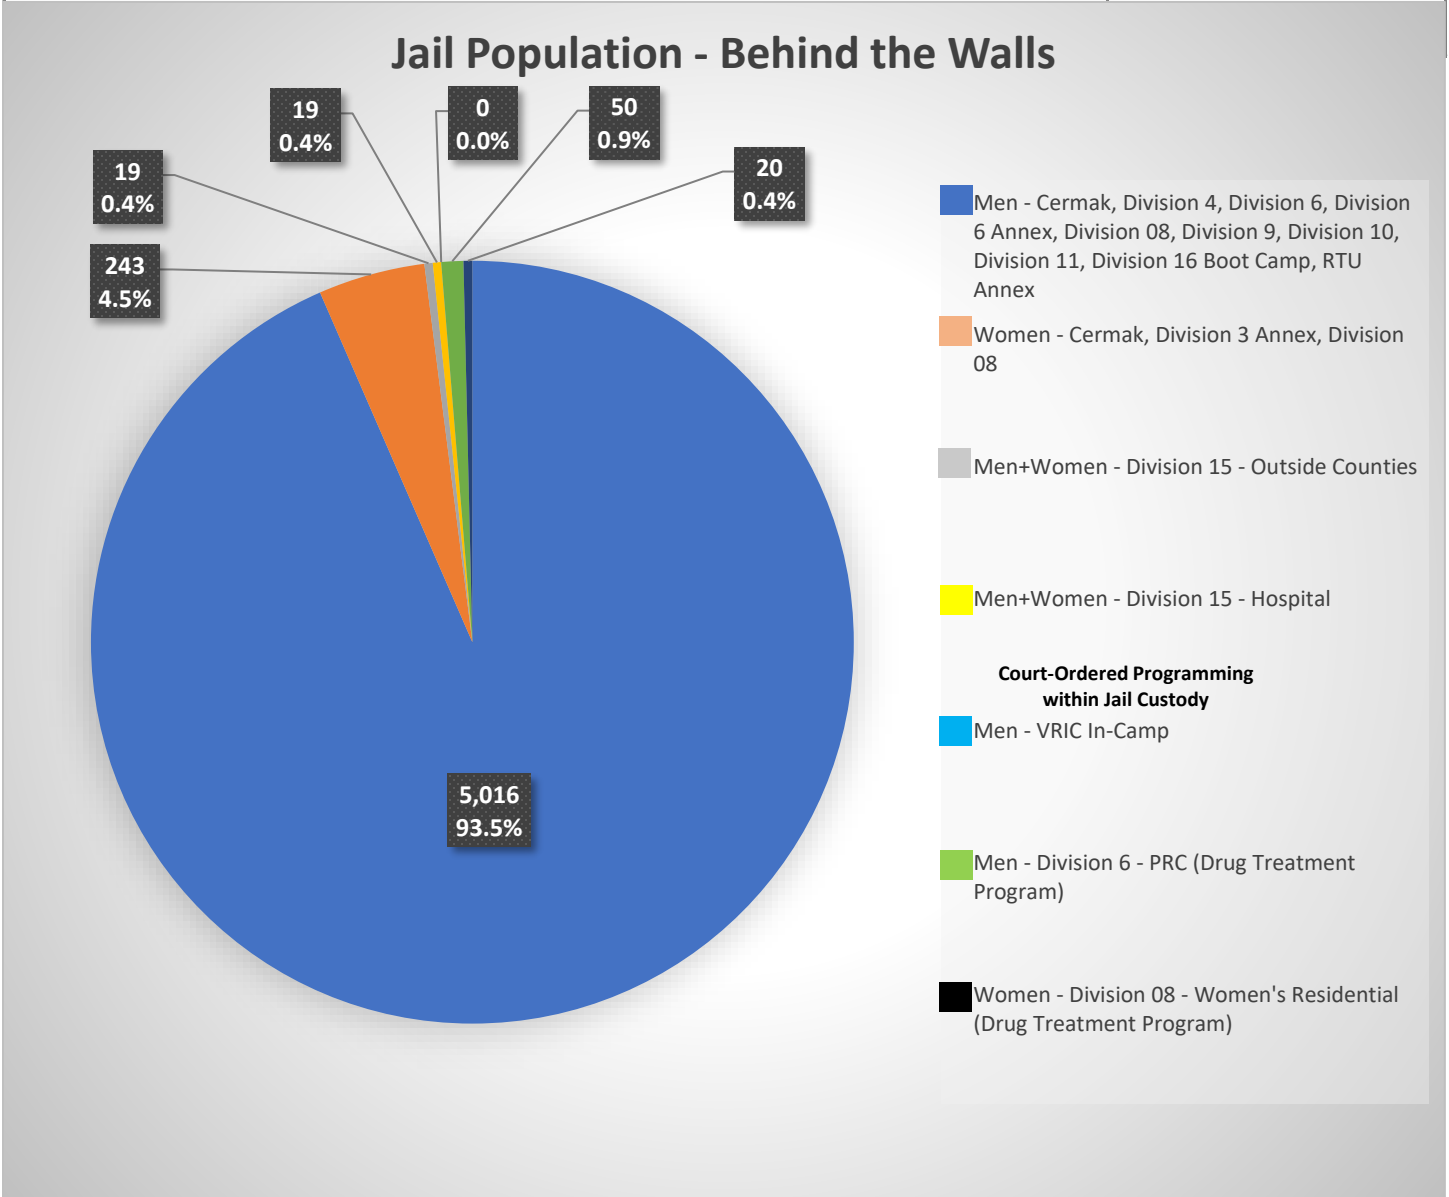

Sheriff's Daily Report

10/23/2020

Under the Custody of the Sheriff	
Total Male and Female	8,661
Jail Population	5,367
Community Corrections	3,294

Behind the Walls: Detainees that are physically housed under the Sheriff's custody 24 hours a day/7 days a week. This includes all populations listed on this chart - Divisional populations male & female, Outside Counties, Hospital, PRC, Women's Residential, & VRIC. Detainees in court-ordered treatment programs (PRC, Women's Residential, VRIC) are housed at CCDOC 24 hours a day/7 days week.

Sheriff's Daily Report

10/23/2020

CCSO Population Demographics

In Confinement

Community Corrections

Gender Distribution

Gender Distribution

Race Distribution

Race Distribution

Age Distribution

Age Distribution