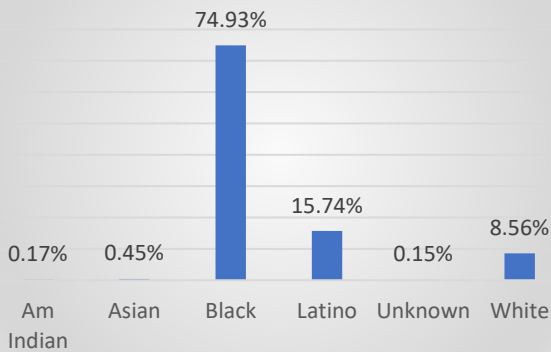

Sheriff's Daily Report

10/23/2020

Under the Custody of the Sheriff	
Total Male and Female	8,661
Jail Population	5,367
Community Corrections	3,294

Behind the Walls: Detainees that are physically housed under the Sheriff's custody 24 hours a day/7 days a week. This includes all populations listed on this chart - Divisional populations male & female, Outside Counties, Hospital, PRC, Women's Residential, & VRIC. Detainees in court-ordered treatment programs (PRC, Women's Residential, VRIC) are housed at CCDOC 24 hours a day/7 days week.

Sheriff's Daily Report

10/23/2020

CCSO Population Demographics

In Confinement

Community Corrections

Gender Distribution

Gender Distribution

Race Distribution

Race Distribution

Age Distribution

Age Distribution