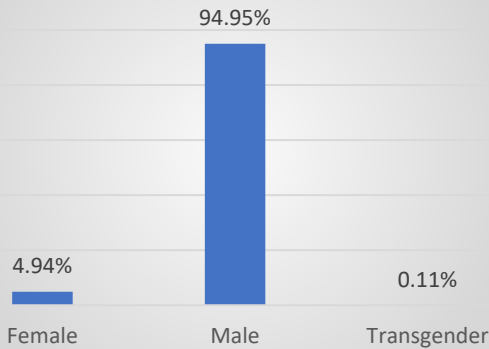

Sheriff's Daily Report

10/23/2020

Under the Custody of the Sheriff	
Total Male and Female	8,661
Jail Population	5,367
Community Corrections	3,294

Behind the Walls: Detainees that are physically housed under the Sheriff's custody 24 hours a day/7 days a week. This includes all populations listed on this chart - Divisional populations male & female, Outside Counties, Hospital, PRC, Women's Residential, & VRIC. Detainees in court-ordered treatment programs (PRC, Women's Residential, VRIC) are housed at CCDOC 24 hours a day/7 days week.

Sheriff's Daily Report

10/23/2020

CCSO Population Demographics

In Confinement

Community Corrections

Gender Distribution

Gender Distribution

Race Distribution

Race Distribution

Age Distribution

Age Distribution