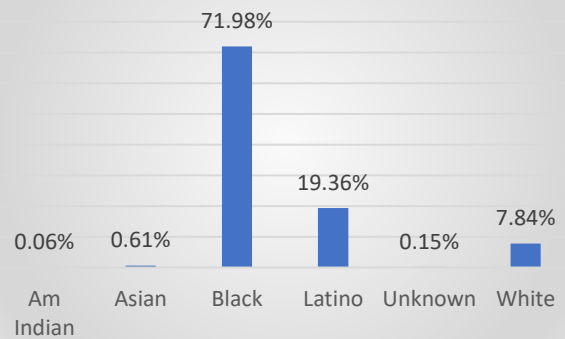

Sheriff's Daily Report

10/23/2020

Under the Custody of the Sheriff	
Total Male and Female	8,661
Jail Population	5,367
Community Corrections	3,294

Behind the Walls: Detainees that are physically housed under the Sheriff's custody 24 hours a day/7 days a week. This includes all populations listed on this chart - Divisional populations male & female, Outside Counties, Hospital, PRC, Women's Residential, & VRIC. Detainees in court-ordered treatment programs (PRC, Women's Residential, VRIC) are housed at CCDOC 24 hours a day/7 days week.

Sheriff's Daily Report

10/23/2020

CCSO Population Demographics

In Confinement

Community Corrections

Gender Distribution

Gender Distribution

Race Distribution

Race Distribution

Age Distribution

Age Distribution