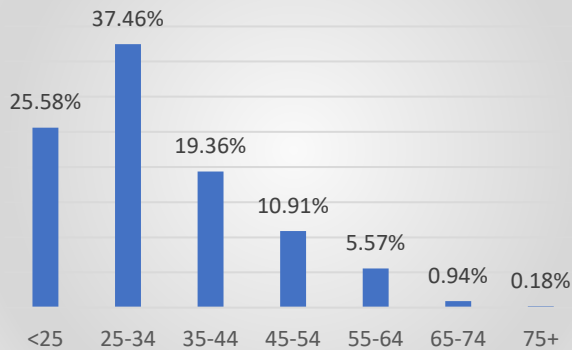

Sheriff's Daily Report

10/20/2020

Under the Custody of the Sheriff	
Total Male and Female	8,732
Jail Population	5,438
Community Corrections	3,294

Behind the Walls: Detainees that are physically housed under the Sheriff's custody 24 hours a day/7 days a week. This includes all populations listed on this chart - Divisional populations male & female, Outside Counties, Hospital, PRC, Women's Residential, & VRIC. Detainees in court-ordered treatment programs (PRC, Women's Residential, VRIC) are housed at CCDOC 24 hours a day/7 days week.

Sheriff's Daily Report

10/20/2020

CCSO Population Demographics

In Confinement

Gender Distribution

Race Distribution

Age Distribution

Community Corrections

Gender Distribution

Race Distribution

Age Distribution