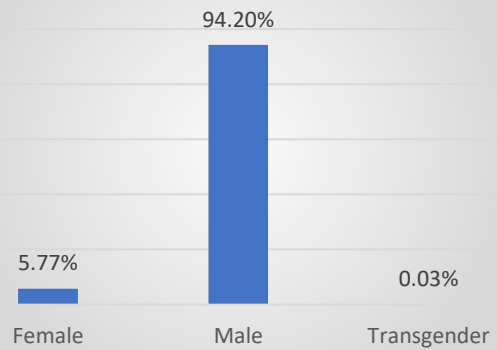

Sheriff's Daily Report

10/20/2020

Under the Custody of the Sheriff	
Total Male and Female	8,732
Jail Population	5,438
Community Corrections	3,294

Behind the Walls: Detainees that are physically housed under the Sheriff's custody 24 hours a day/7 days a week. This includes all populations listed on this chart - Divisional populations male & female, Outside Counties, Hospital, PRC, Women's Residential, & VRIC. Detainees in court-ordered treatment programs (PRC, Women's Residential, VRIC) are housed at CCDOC 24 hours a day/7 days week.

Sheriff's Daily Report

10/20/2020

CCSO Population Demographics

In Confinement

Gender Distribution

Race Distribution

Age Distribution

Community Corrections

Gender Distribution

Race Distribution

Age Distribution