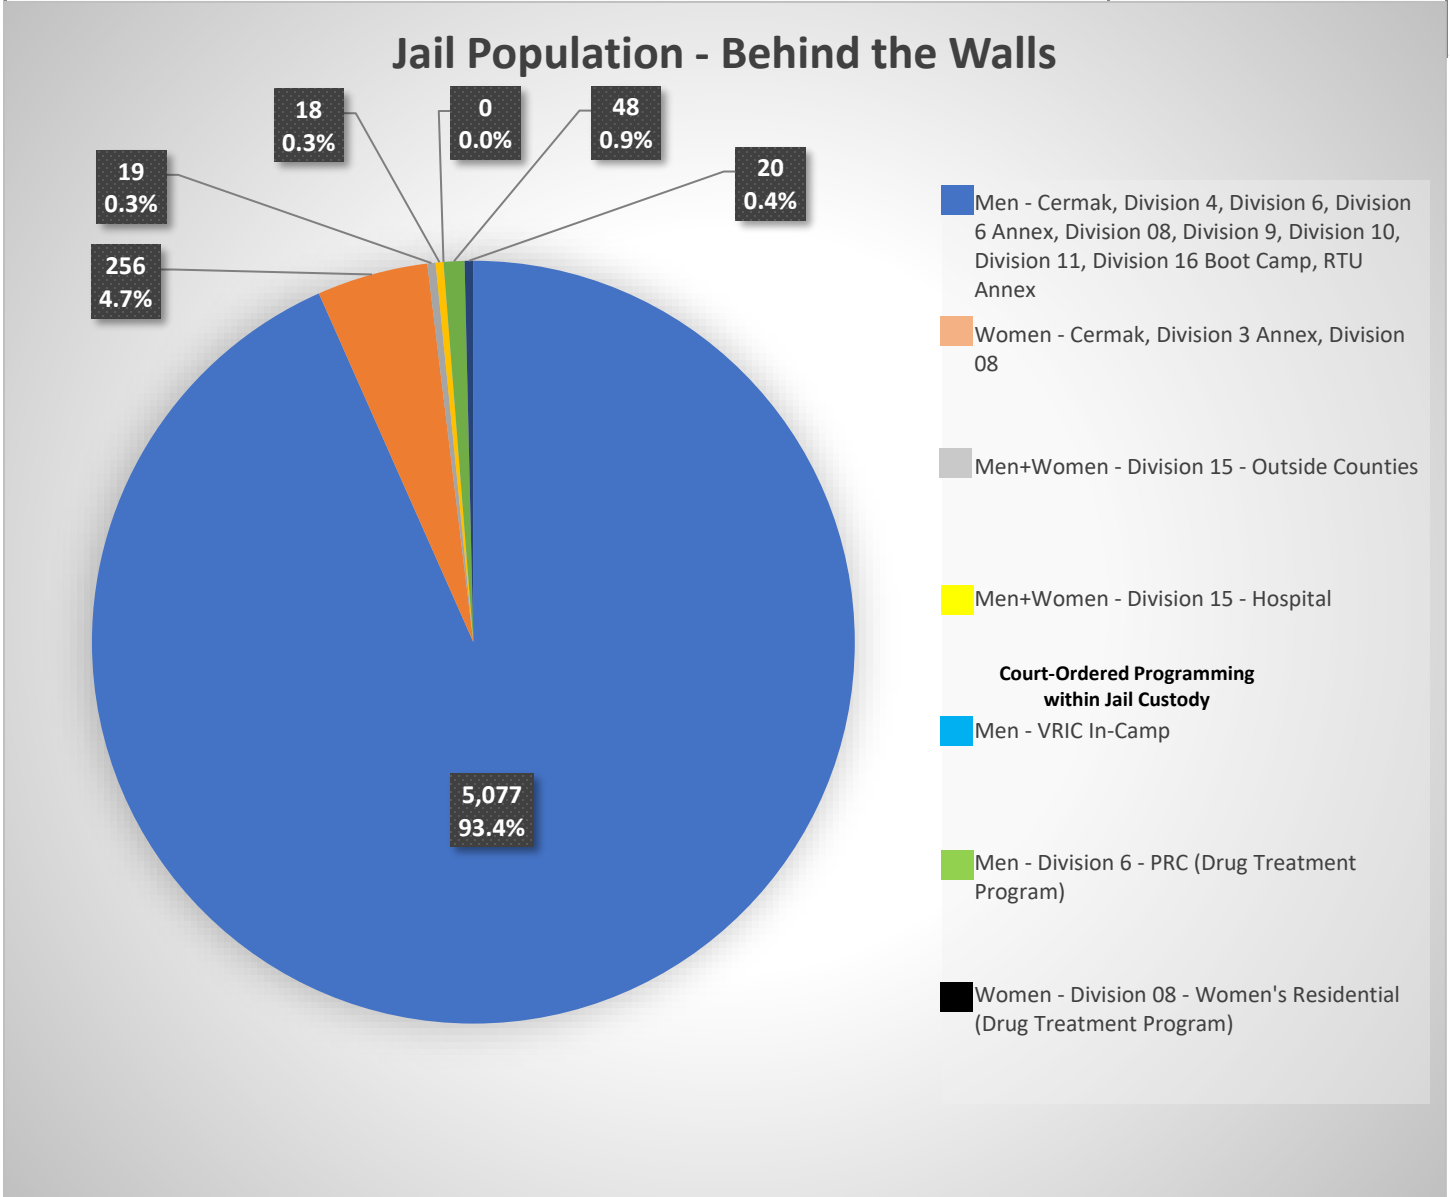

Sheriff's Daily Report

10/20/2020

Under the Custody of the Sheriff	
Total Male and Female	8,732
Jail Population	5,438
Community Corrections	3,294

Behind the Walls: Detainees that are physically housed under the Sheriff's custody 24 hours a day/7 days a week. This includes all populations listed on this chart - Divisional populations male & female, Outside Counties, Hospital, PRC, Women's Residential, & VRIC. Detainees in court-ordered treatment programs (PRC, Women's Residential, VRIC) are housed at CCDOC 24 hours a day/7 days week.

Sheriff's Daily Report

10/20/2020

CCSO Population Demographics

In Confinement

Gender Distribution

Race Distribution

Age Distribution

Community Corrections

Gender Distribution

Race Distribution

Age Distribution