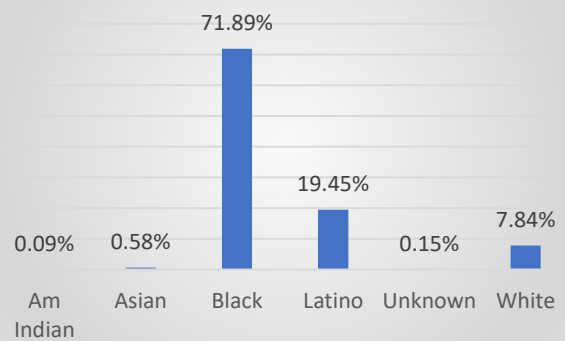

Sheriff's Daily Report

10/20/2020

Under the Custody of the Sheriff	
Total Male and Female	8,732
Jail Population	5,438
Community Corrections	3,294

Behind the Walls: Detainees that are physically housed under the Sheriff's custody 24 hours a day/7 days a week. This includes all populations listed on this chart - Divisional populations male & female, Outside Counties, Hospital, PRC, Women's Residential, & VRIC. Detainees in court-ordered treatment programs (PRC, Women's Residential, VRIC) are housed at CCDOC 24 hours a day/7 days week.

Sheriff's Daily Report

10/20/2020

CCSO Population Demographics

In Confinement

Gender Distribution

Race Distribution

Age Distribution

Community Corrections

Gender Distribution

Race Distribution

Age Distribution