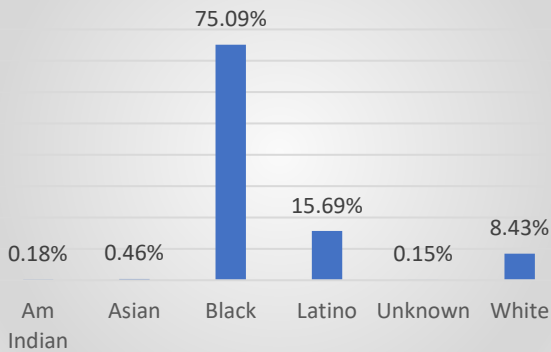

Sheriff's Daily Report

10/20/2020

Under the Custody of the Sheriff	
Total Male and Female	8,732
Jail Population	5,438
Community Corrections	3,294

Behind the Walls: Detainees that are physically housed under the Sheriff's custody 24 hours a day/7 days a week. This includes all populations listed on this chart - Divisional populations male & female, Outside Counties, Hospital, PRC, Women's Residential, & VRIC. Detainees in court-ordered treatment programs (PRC, Women's Residential, VRIC) are housed at CCDOC 24 hours a day/7 days week.

Sheriff's Daily Report

10/20/2020

CCSO Population Demographics

In Confinement

Gender Distribution

Race Distribution

Age Distribution

Community Corrections

Gender Distribution

Race Distribution

Age Distribution