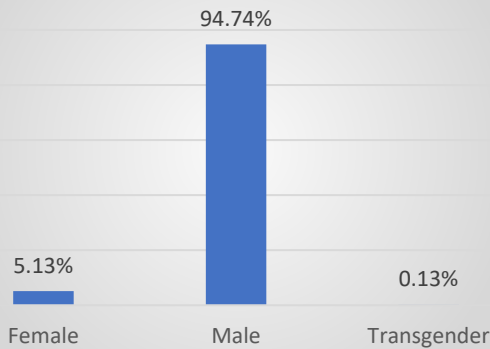

Sheriff's Daily Report

10/20/2020

CCSO Population Demographics

In Confinement

Gender Distribution