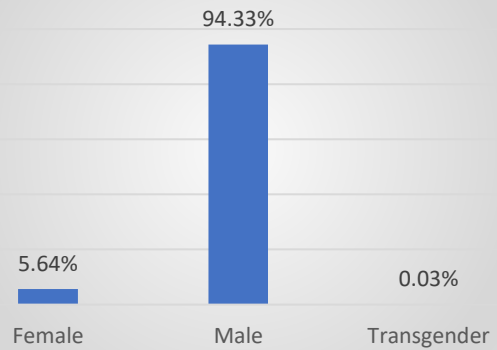

Sheriff's Daily Report

10/17/2020

Under the Custody of the Sheriff	
Total Male and Female	8,653
Jail Population	5,382
Community Corrections	3,271

Jail Population - Behind the Walls

Behind the Walls: Detainees that are physically housed under the Sheriff's custody 24 hours a day/7 days a week. This includes all populations listed on this chart - Divisional populations male & female, Outside Counties, Hospital, PRC, Women's Residential, & VRIC. Detainees in court-ordered treatment programs (PRC, Women's Residential, VRIC) are housed at CCDOC 24 hours a day/7 days week.

Sheriff's Daily Report

10/17/2020

CCSO Population Demographics

In Confinement

Community Corrections

Gender Distribution

Gender Distribution

Race Distribution

Race Distribution

Age Distribution

Age Distribution