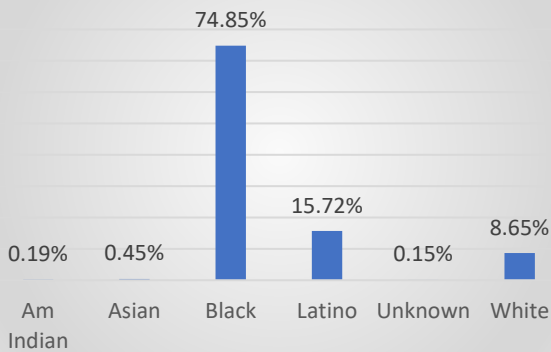

Sheriff's Daily Report

10/17/2020

Under the Custody of the Sheriff	
Total Male and Female	8,653
Jail Population	5,382
Community Corrections	3,271

Jail Population - Behind the Walls

Behind the Walls: Detainees that are physically housed under the Sheriff's custody 24 hours a day/7 days a week. This includes all populations listed on this chart - Divisional populations male & female, Outside Counties, Hospital, PRC, Women's Residential, & VRIC. Detainees in court-ordered treatment programs (PRC, Women's Residential, VRIC) are housed at CCDOC 24 hours a day/7 days week.

Sheriff's Daily Report

10/17/2020

CCSO Population Demographics

In Confinement

Community Corrections

Gender Distribution

Gender Distribution

Race Distribution

Race Distribution

Age Distribution

Age Distribution