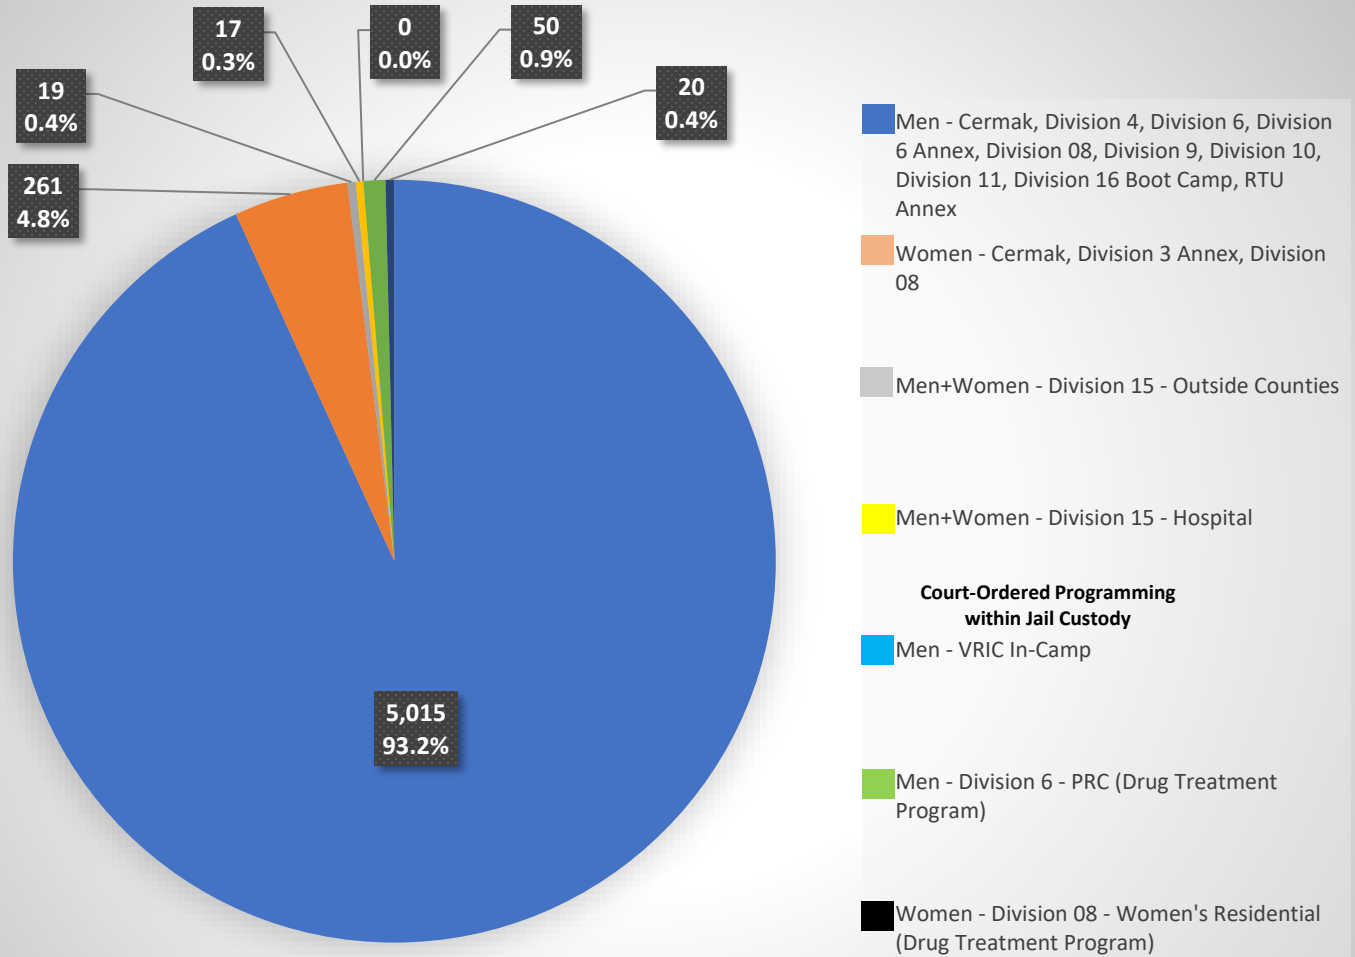

Sheriff's Daily Report

10/17/2020

Under the Custody of the Sheriff	
Total Male and Female	8,653
Jail Population	5,382
Community Corrections	3,271

Jail Population - Behind the Walls

Behind the Walls: Detainees that are physically housed under the Sheriff's custody 24 hours a day/7 days a week. This includes all populations listed on this chart - Divisional populations male & female, Outside Counties, Hospital, PRC, Women's Residential, & VRIC. Detainees in court-ordered treatment programs (PRC, Women's Residential, VRIC) are housed at CCDOC 24 hours a day/7 days week.

Sheriff's Daily Report

10/17/2020

CCSO Population Demographics

In Confinement

Community Corrections

Gender Distribution

Gender Distribution

Race Distribution

Race Distribution

Age Distribution

Age Distribution