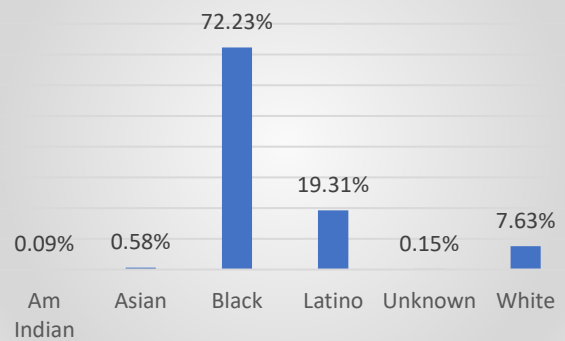

Sheriff's Daily Report

10/17/2020

Under the Custody of the Sheriff	
Total Male and Female	8,653
Jail Population	5,382
Community Corrections	3,271

Jail Population - Behind the Walls

Behind the Walls: Detainees that are physically housed under the Sheriff's custody 24 hours a day/7 days a week. This includes all populations listed on this chart - Divisional populations male & female, Outside Counties, Hospital, PRC, Women's Residential, & VRIC. Detainees in court-ordered treatment programs (PRC, Women's Residential, VRIC) are housed at CCDOC 24 hours a day/7 days week.

Sheriff's Daily Report

10/17/2020

CCSO Population Demographics

In Confinement

Community Corrections

Gender Distribution

Gender Distribution

Race Distribution

Race Distribution

Age Distribution

Age Distribution