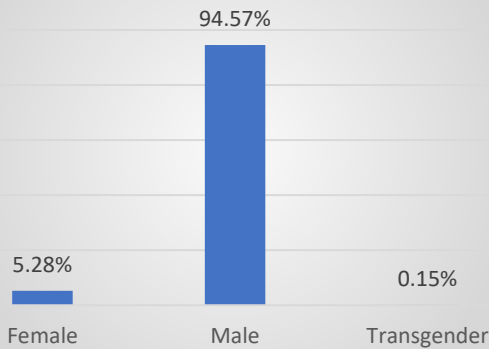

Sheriff's Daily Report

10/17/2020

Under the Custody of the Sheriff	
Total Male and Female	8,653
Jail Population	5,382
Community Corrections	3,271

Jail Population - Behind the Walls

Behind the Walls: Detainees that are physically housed under the Sheriff's custody 24 hours a day/7 days a week. This includes all populations listed on this chart - Divisional populations male & female, Outside Counties, Hospital, PRC, Women's Residential, & VRIC. Detainees in court-ordered treatment programs (PRC, Women's Residential, VRIC) are housed at CCDOC 24 hours a day/7 days week.

Sheriff's Daily Report

10/17/2020

CCSO Population Demographics

In Confinement

Community Corrections

Gender Distribution

Gender Distribution

Race Distribution

Race Distribution

Age Distribution

Age Distribution