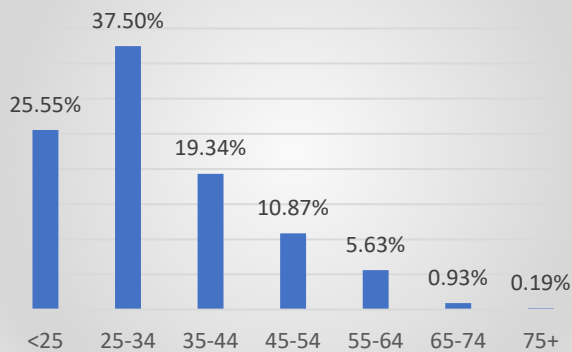

Sheriff's Daily Report

10/17/2020

Under the Custody of the Sheriff	
Total Male and Female	8,653
Jail Population	5,382
Community Corrections	3,271

Jail Population - Behind the Walls

Behind the Walls: Detainees that are physically housed under the Sheriff's custody 24 hours a day/7 days a week. This includes all populations listed on this chart - Divisional populations male & female, Outside Counties, Hospital, PRC, Women's Residential, & VRIC. Detainees in court-ordered treatment programs (PRC, Women's Residential, VRIC) are housed at CCDOC 24 hours a day/7 days week.

Sheriff's Daily Report

10/17/2020

CCSO Population Demographics

In Confinement

Community Corrections

Gender Distribution

Gender Distribution

Race Distribution

Race Distribution

Age Distribution

Age Distribution