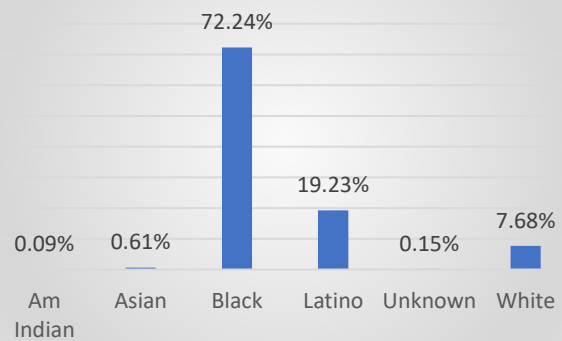

Sheriff's Daily Report

10/16/2020

Under the Custody of the Sheriff	
Total Male and Female	8,638
Jail Population	5,381
Community Corrections	3,257

Jail Population - Behind the Walls

Behind the Walls: Detainees that are physically housed under the Sheriff's custody 24 hours a day/7 days a week. This includes all populations listed on this chart - Divisional populations male & female, Outside Counties, Hospital, PRC, Women's Residential, & VRIC. Detainees in court-ordered treatment programs (PRC, Women's Residential, VRIC) are housed at CCDOC 24 hours a day/7 days week.

Sheriff's Daily Report

10/16/2020

CCSO Population Demographics

In Confinement

Gender Distribution

Race Distribution

Age Distribution

Community Corrections

Gender Distribution

Race Distribution

Age Distribution