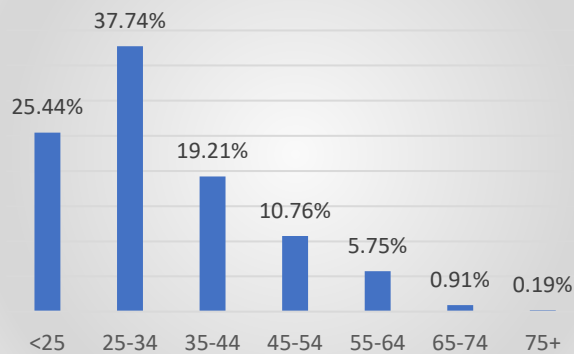

Sheriff's Daily Report

10/16/2020

Under the Custody of the Sheriff	
Total Male and Female	8,638
Jail Population	5,381
Community Corrections	3,257

Jail Population - Behind the Walls

Behind the Walls: Detainees that are physically housed under the Sheriff's custody 24 hours a day/7 days a week. This includes all populations listed on this chart - Divisional populations male & female, Outside Counties, Hospital, PRC, Women's Residential, & VRIC. Detainees in court-ordered treatment programs (PRC, Women's Residential, VRIC) are housed at CCDOC 24 hours a day/7 days week.

Sheriff's Daily Report

10/16/2020

CCSO Population Demographics

In Confinement

Gender Distribution

Race Distribution

Age Distribution

Community Corrections

Gender Distribution

Race Distribution

Age Distribution