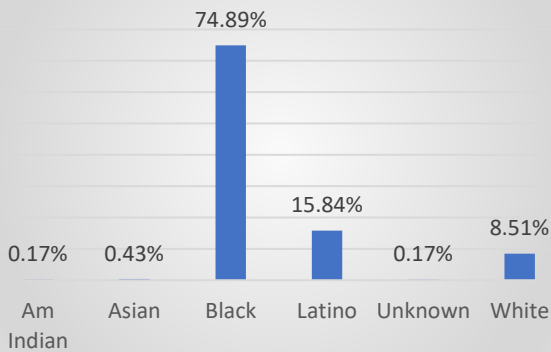

Sheriff's Daily Report

10/16/2020

Under the Custody of the Sheriff	
Total Male and Female	8,638
Jail Population	5,381
Community Corrections	3,257

Jail Population - Behind the Walls

Behind the Walls: Detainees that are physically housed under the Sheriff's custody 24 hours a day/7 days a week. This includes all populations listed on this chart - Divisional populations male & female, Outside Counties, Hospital, PRC, Women's Residential, & VRIC. Detainees in court-ordered treatment programs (PRC, Women's Residential, VRIC) are housed at CCDOC 24 hours a day/7 days week.

Sheriff's Daily Report

10/16/2020

CCSO Population Demographics

In Confinement

Gender Distribution

Race Distribution

Age Distribution

Community Corrections

Gender Distribution

Race Distribution

Age Distribution