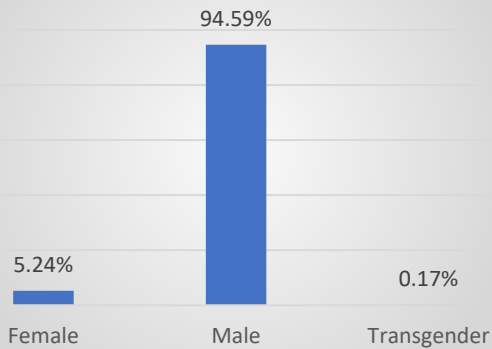

Sheriff's Daily Report

10/16/2020

CCSO Population Demographics

In Confinement

Gender Distribution