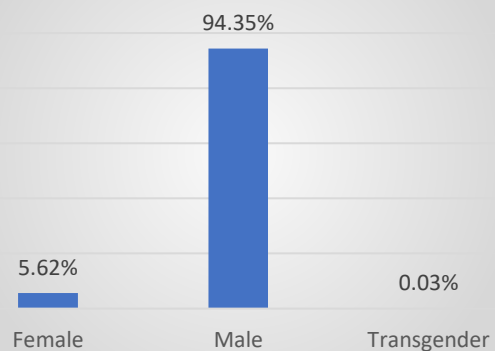

Sheriff's Daily Report

10/16/2020

Under the Custody of the Sheriff	
Total Male and Female	8,638
Jail Population	5,381
Community Corrections	3,257

Jail Population - Behind the Walls

Behind the Walls: Detainees that are physically housed under the Sheriff's custody 24 hours a day/7 days a week. This includes all populations listed on this chart - Divisional populations male & female, Outside Counties, Hospital, PRC, Women's Residential, & VRIC. Detainees in court-ordered treatment programs (PRC, Women's Residential, VRIC) are housed at CCDOC 24 hours a day/7 days week.

Sheriff's Daily Report

10/16/2020

CCSO Population Demographics

In Confinement

Gender Distribution

Race Distribution

Age Distribution

Community Corrections

Gender Distribution

Race Distribution

Age Distribution