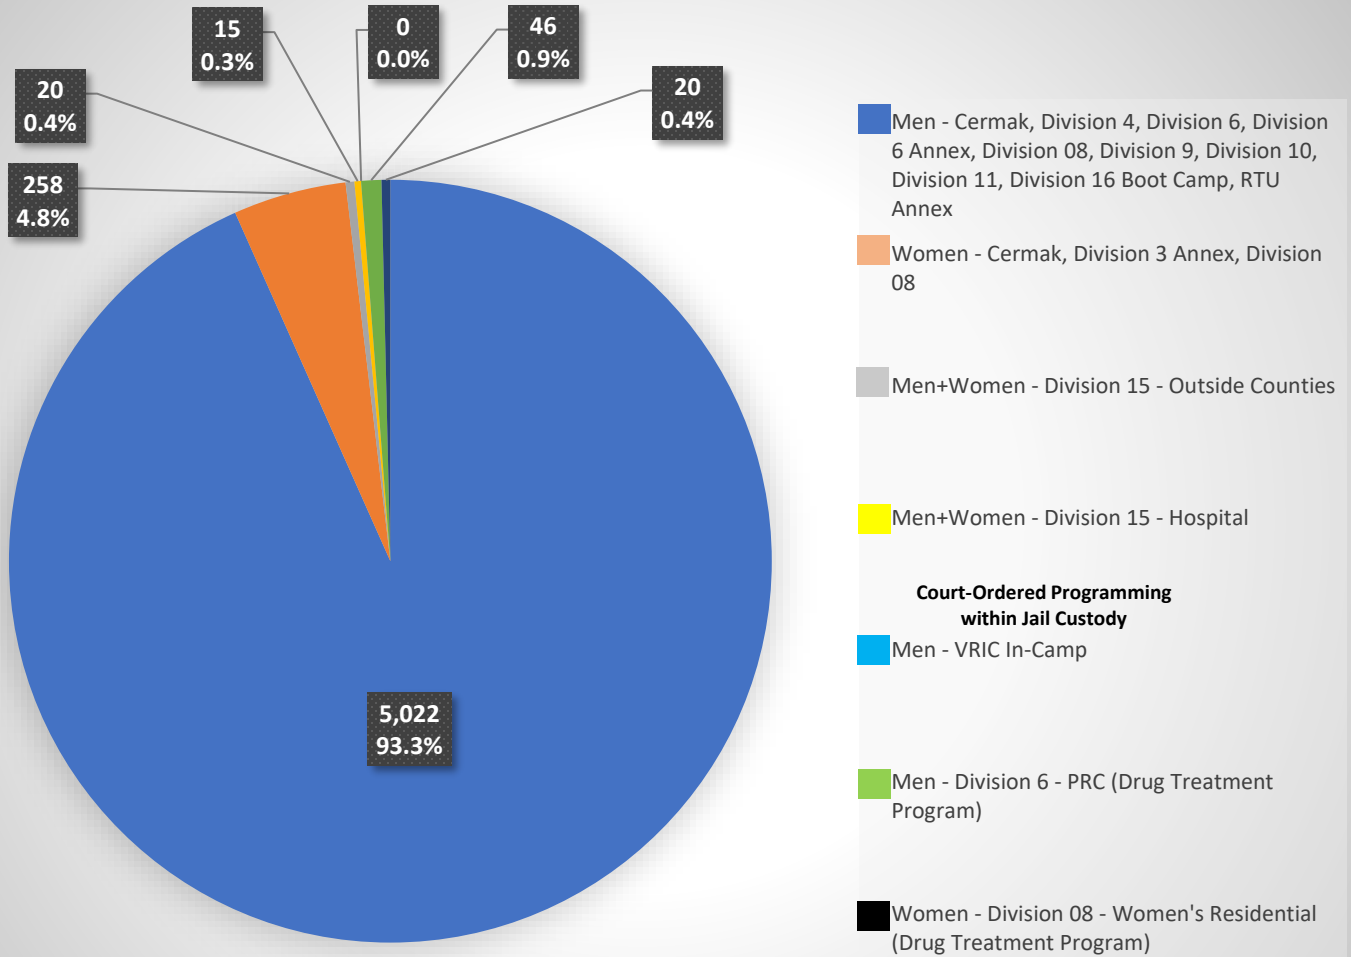

Sheriff's Daily Report

10/16/2020

Under the Custody of the Sheriff	
Total Male and Female	8,638
Jail Population	5,381
Community Corrections	3,257

Jail Population - Behind the Walls

Behind the Walls: Detainees that are physically housed under the Sheriff's custody 24 hours a day/7 days a week. This includes all populations listed on this chart - Divisional populations male & female, Outside Counties, Hospital, PRC, Women's Residential, & VRIC. Detainees in court-ordered treatment programs (PRC, Women's Residential, VRIC) are housed at CCDOC 24 hours a day/7 days week.

Sheriff's Daily Report

10/16/2020

CCSO Population Demographics

In Confinement

Gender Distribution

Race Distribution

Age Distribution

Community Corrections

Gender Distribution

Race Distribution

Age Distribution