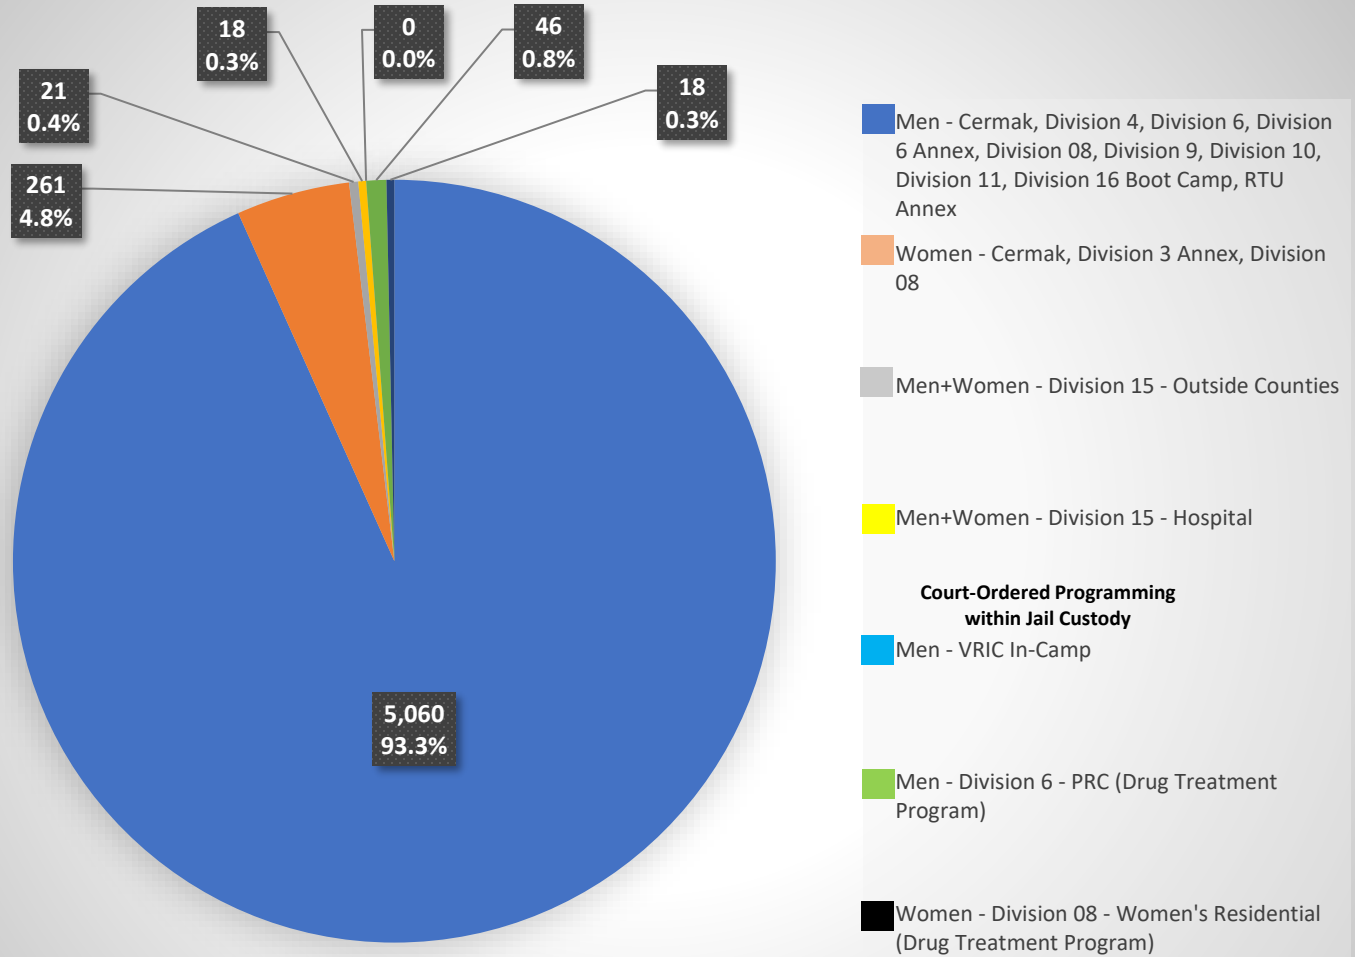

## 10/12/2020

Under the Custody of the Sheriff	
Total Male and Female	<b>8,655</b>
Jail Population	5,424
Community Corrections	3,231

### Jail Population - Behind the Walls

Behind the Walls: Detainees that are physically housed under the Sheriff's custody 24 hours a day/7 days a week. This includes all populations listed on this chart - Divisional populations male & female, Outside Counties, Hospital, PRC, Women's Residential, & VRIC. Detainees in court-ordered treatment programs (PRC, Women's Residential, VRIC) are housed at CCDOC 24 hours a day/7 days week.

#### Race Distribution

#### Age Distribution