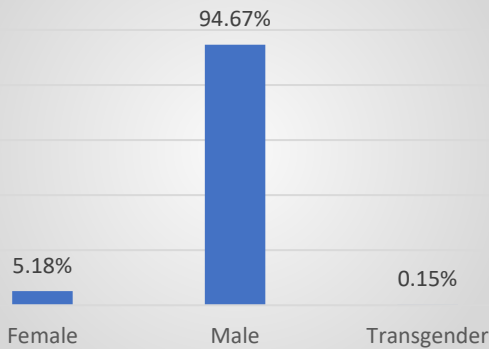

CCSO Population Demographics

In Confinement

Gender Distribution