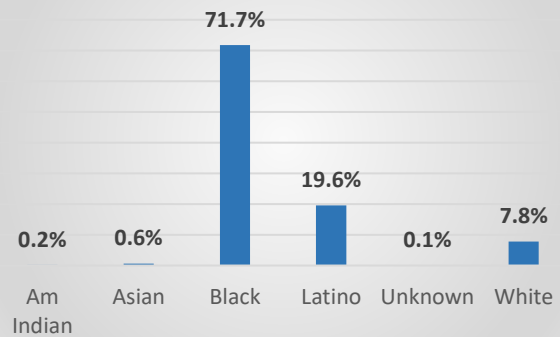

Sheriff's Daily Report

10/7/2020

Under the Custody of the Sheriff	
Total Male and Female	8,524
Jail Population	5,321
Community Corrections	3,203

Jail Population - Behind the Walls

Behind the Walls: Detainees that are physically housed under the Sheriff's custody 24 hours a day/7 days a week. This includes all populations listed on this chart - Divisional populations male & female, Outside Counties, Hospital, PRC, Women's Residential, & VRIC. Detainees in court-ordered treatment programs (PRC, Women's Residential, VRIC) are housed at CCDOC 24 hours a day/7 days week.

Sheriff's Daily Report

10/7/2020

CCSO Population Demographics

In Confinement

Gender Distribution

Race Distribution

Age Distribution

Community Corrections

Gender Distribution

Race Distribution

Age Distribution