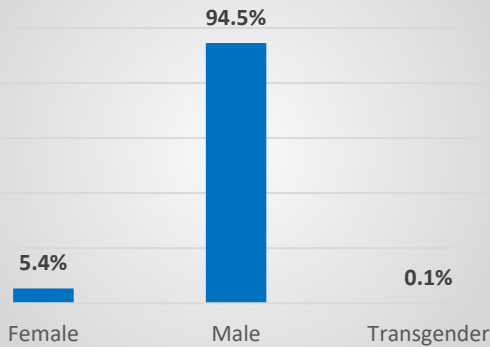

Sheriff's Daily Report

10/7/2020

CCSO Population Demographics

In Confinement

Gender Distribution