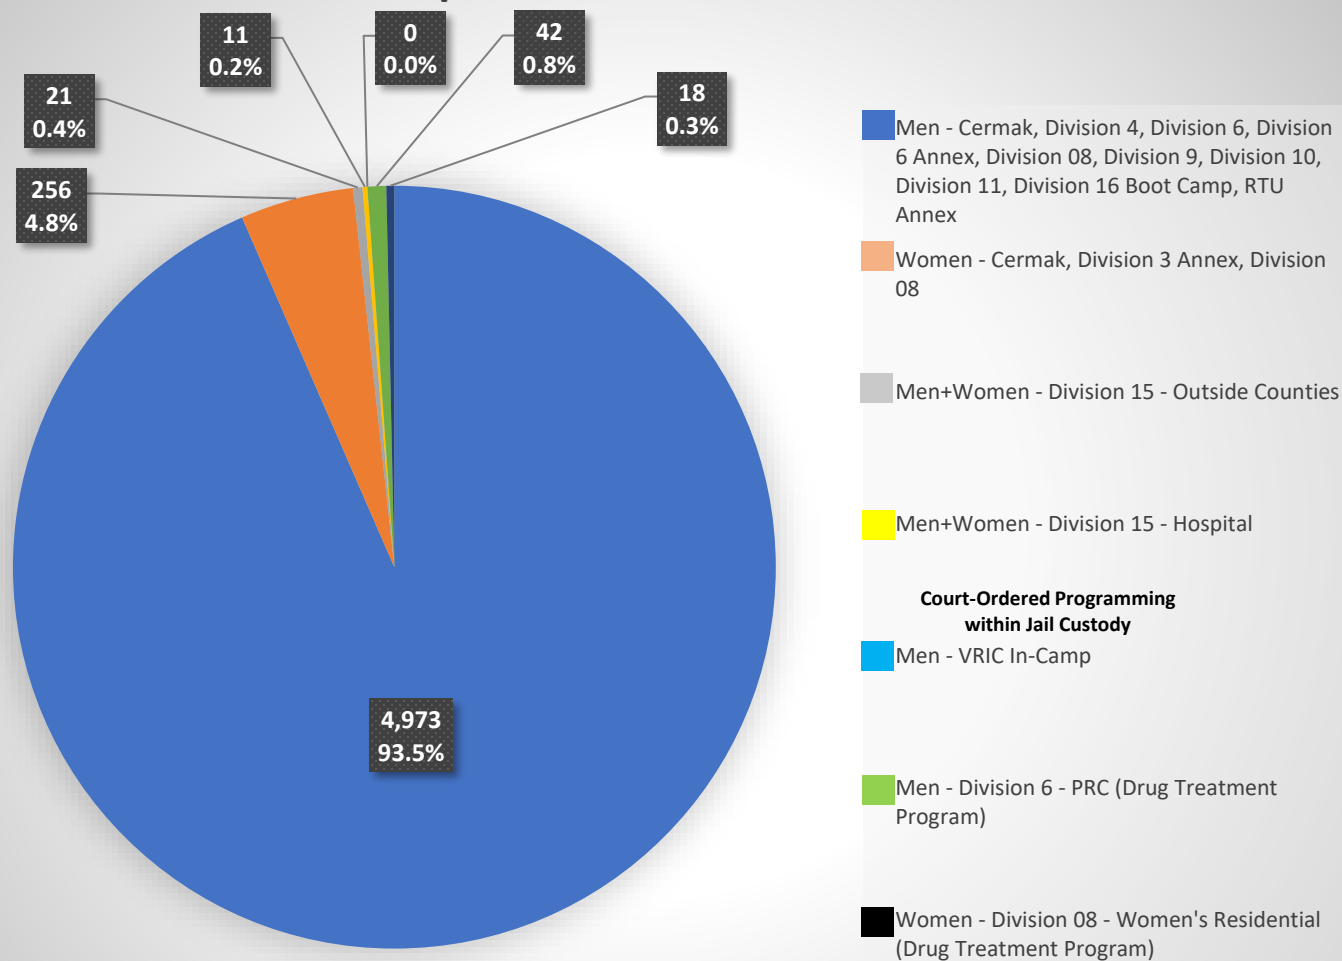

Sheriff's Daily Report

10/7/2020

Under the Custody of the Sheriff	
Total Male and Female	8,524
Jail Population	5,321
Community Corrections	3,203

Jail Population - Behind the Walls

Behind the Walls: Detainees that are physically housed under the Sheriff's custody 24 hours a day/7 days a week. This includes all populations listed on this chart - Divisional populations male & female, Outside Counties, Hospital, PRC, Women's Residential, & VRIC. Detainees in court-ordered treatment programs (PRC, Women's Residential, VRIC) are housed at CCDOC 24 hours a day/7 days week.

Sheriff's Daily Report

10/7/2020

CCSO Population Demographics

In Confinement

Gender Distribution

Race Distribution

Age Distribution

Community Corrections

Gender Distribution

Race Distribution

Age Distribution