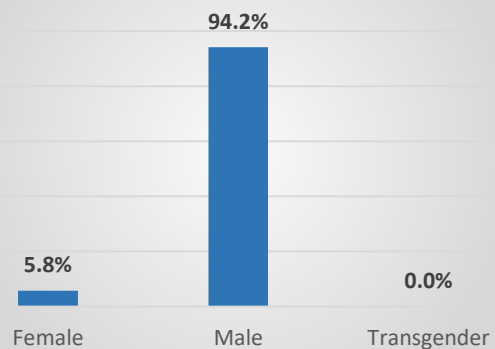

Sheriff's Daily Report

10/7/2020

Under the Custody of the Sheriff	
Total Male and Female	8,524
Jail Population	5,321
Community Corrections	3,203

Jail Population - Behind the Walls

Behind the Walls: Detainees that are physically housed under the Sheriff's custody 24 hours a day/7 days a week. This includes all populations listed on this chart - Divisional populations male & female, Outside Counties, Hospital, PRC, Women's Residential, & VRIC. Detainees in court-ordered treatment programs (PRC, Women's Residential, VRIC) are housed at CCDOC 24 hours a day/7 days week.

Sheriff's Daily Report

10/7/2020

CCSO Population Demographics

In Confinement

Gender Distribution

Race Distribution

Age Distribution

Community Corrections

Gender Distribution

Race Distribution

Age Distribution