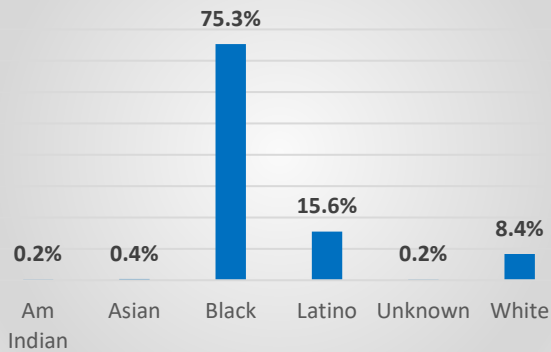

Sheriff's Daily Report

10/7/2020

Under the Custody of the Sheriff	
Total Male and Female	8,524
Jail Population	5,321
Community Corrections	3,203

Jail Population - Behind the Walls

Behind the Walls: Detainees that are physically housed under the Sheriff's custody 24 hours a day/7 days a week. This includes all populations listed on this chart - Divisional populations male & female, Outside Counties, Hospital, PRC, Women's Residential, & VRIC. Detainees in court-ordered treatment programs (PRC, Women's Residential, VRIC) are housed at CCDOC 24 hours a day/7 days week.

Sheriff's Daily Report

10/7/2020

CCSO Population Demographics

In Confinement

Gender Distribution

Race Distribution

Age Distribution

Community Corrections

Gender Distribution

Race Distribution

Age Distribution