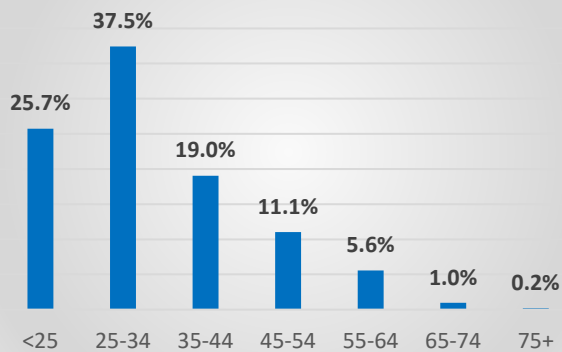

Sheriff's Daily Report

10/7/2020

Under the Custody of the Sheriff	
Total Male and Female	8,524
Jail Population	5,321
Community Corrections	3,203

Jail Population - Behind the Walls

Behind the Walls: Detainees that are physically housed under the Sheriff's custody 24 hours a day/7 days a week. This includes all populations listed on this chart - Divisional populations male & female, Outside Counties, Hospital, PRC, Women's Residential, & VRIC. Detainees in court-ordered treatment programs (PRC, Women's Residential, VRIC) are housed at CCDOC 24 hours a day/7 days week.

Sheriff's Daily Report

10/7/2020

CCSO Population Demographics

In Confinement

Gender Distribution

Race Distribution

Age Distribution

Community Corrections

Gender Distribution

Race Distribution

Age Distribution