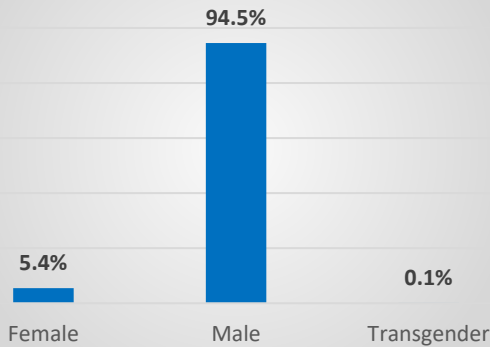

Sheriff's Daily Report

10/6/2020

CCSO Population Demographics

In Confinement

Gender Distribution