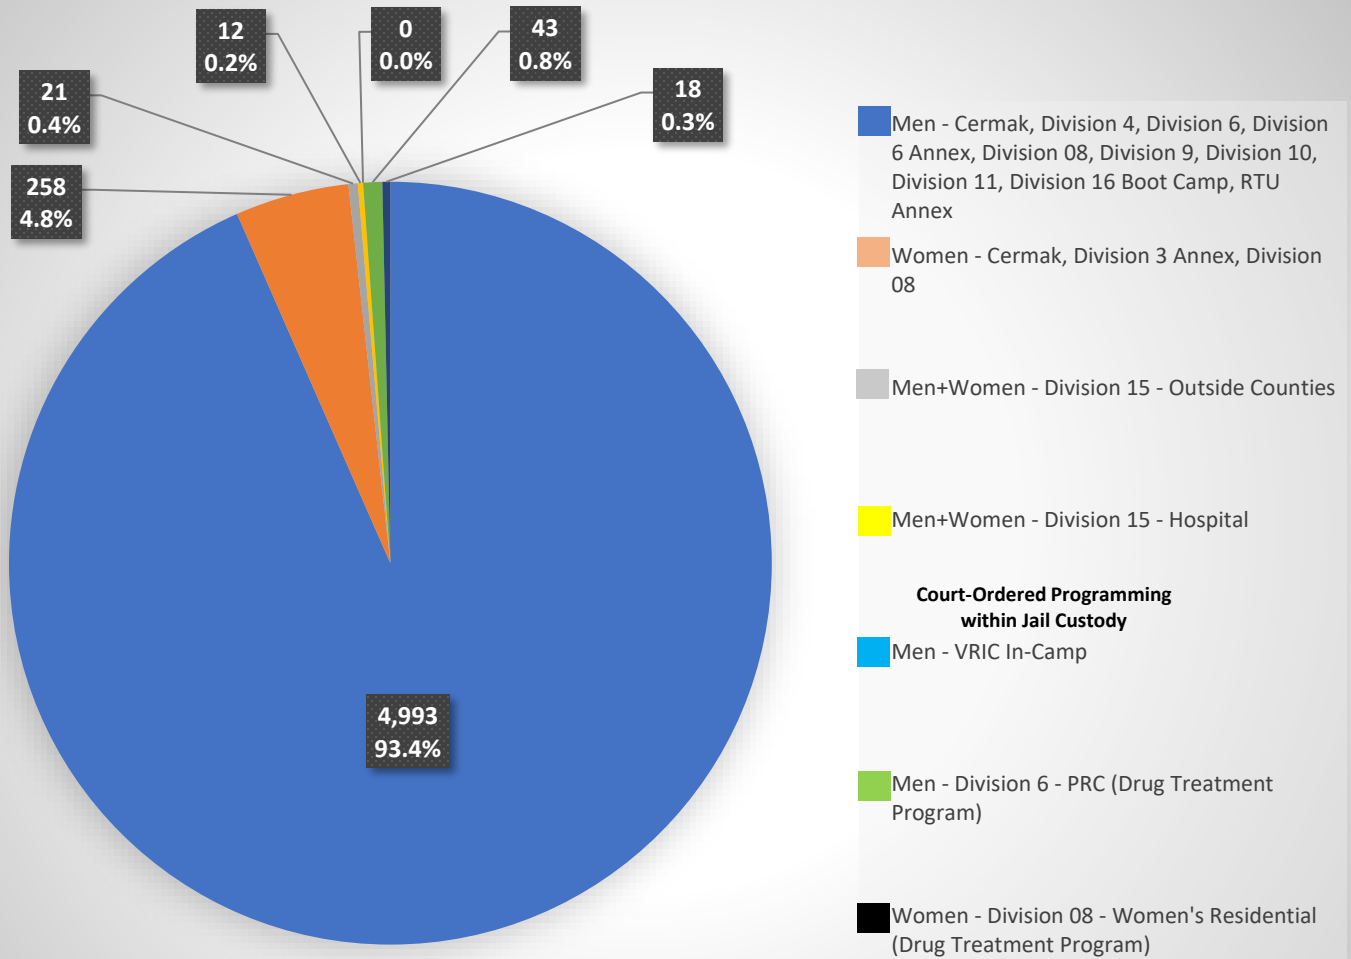

# Sheriff's Daily Report

10/6/2020

Under the Custody of the Sheriff	
<b>Total Male and Female</b>	<b>8,563</b>
Jail Population	5,345
Community Corrections	3,218

## Jail Population - Behind the Walls

Behind the Walls: Detainees that are physically housed under the Sheriff's custody 24 hours a day/7 days a week. This includes all populations listed on this chart - Divisional populations male & female, Outside Counties, Hospital, PRC, Women's Residential, & VRIC. Detainees in court-ordered treatment programs (PRC, Women's Residential, VRIC) are housed at CCDOC 24 hours a day/7 days week.

##### Race Distribution

##### Age Distribution