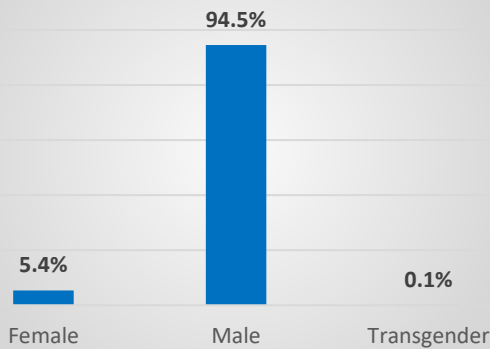

Sheriff's Daily Report

10/5/2020

CCSO Population Demographics

In Confinement

Community Corrections

Gender Distribution