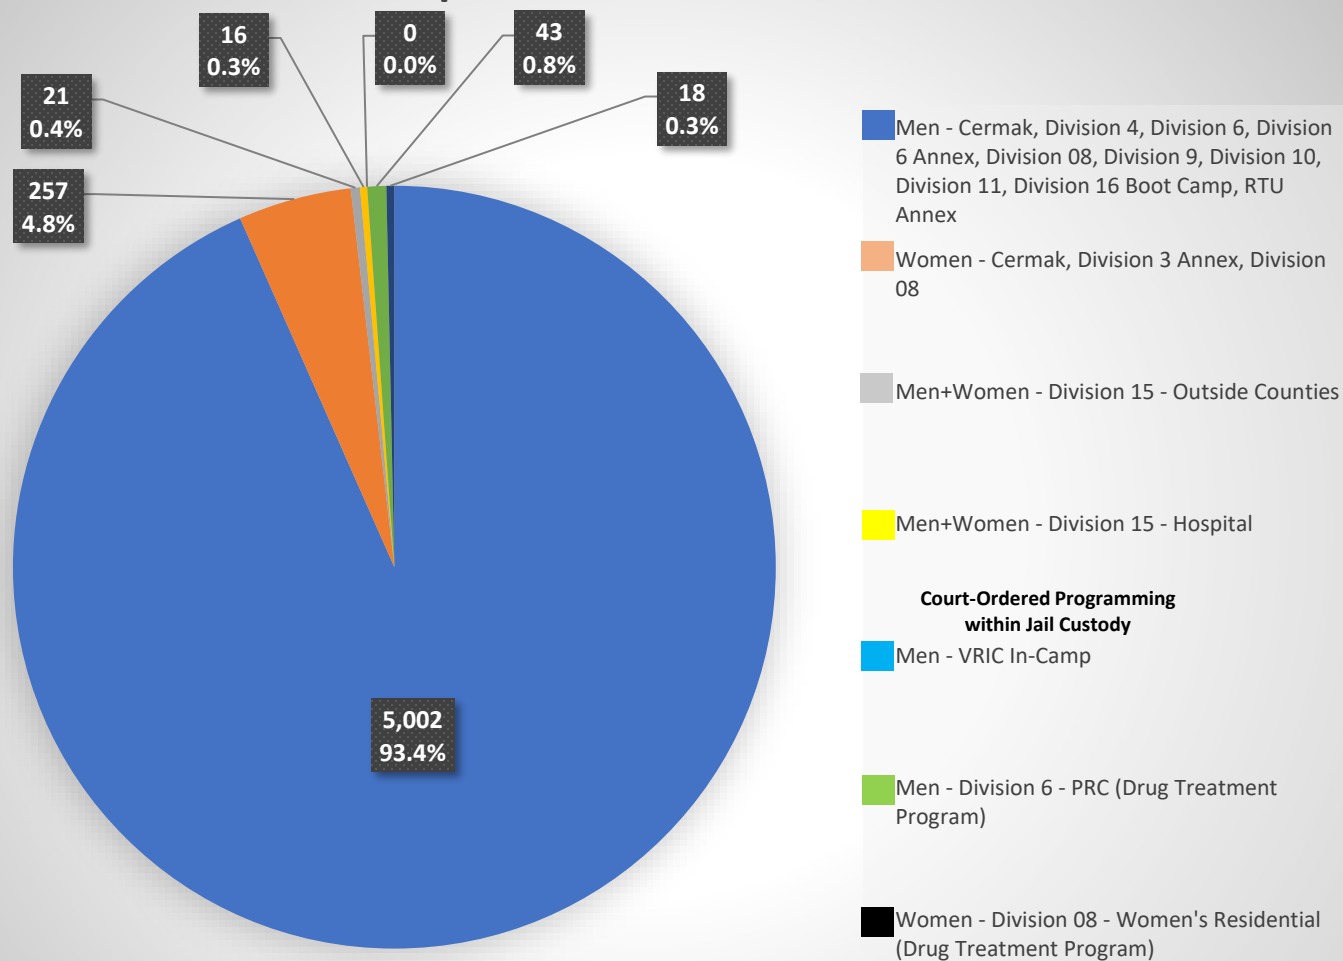

# Sheriff's Daily Report

10/5/2020

Under the Custody of the Sheriff	
<b>Total Male and Female</b>	<b>8,600</b>
Jail Population	5,357
Community Corrections	3,243

## Jail Population - Behind the Walls

Behind the Walls: Detainees that are physically housed under the Sheriff's custody 24 hours a day/7 days a week. This includes all populations listed on this chart - Divisional populations male & female, Outside Counties, Hospital, PRC, Women's Residential, & VRIC. Detainees in court-ordered treatment programs (PRC, Women's Residential, VRIC) are housed at CCDOC 24 hours a day/7 days week.

##### Race Distribution

##### Age Distribution