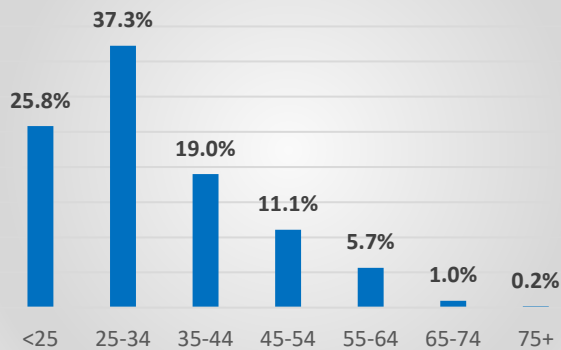

Sheriff's Daily Report

10/4/2020

Under the Custody of the Sheriff	
Total Male and Female	8,578
Jail Population	5,346
Community Corrections	3,232

Jail Population - Behind the Walls

Behind the Walls: Detainees that are physically housed under the Sheriff's custody 24 hours a day/7 days a week. This includes all populations listed on this chart - Divisional populations male & female, Outside Counties, Hospital, PRC, Women's Residential, & VRIC. Detainees in court-ordered treatment programs (PRC, Women's Residential, VRIC) are housed at CCDOC 24 hours a day/7 days week.

Sheriff's Daily Report

10/4/2020

CCSO Population Demographics

In Confinement

Community Corrections

Gender Distribution

Gender Distribution

Race Distribution

Race Distribution

Age Distribution

Age Distribution