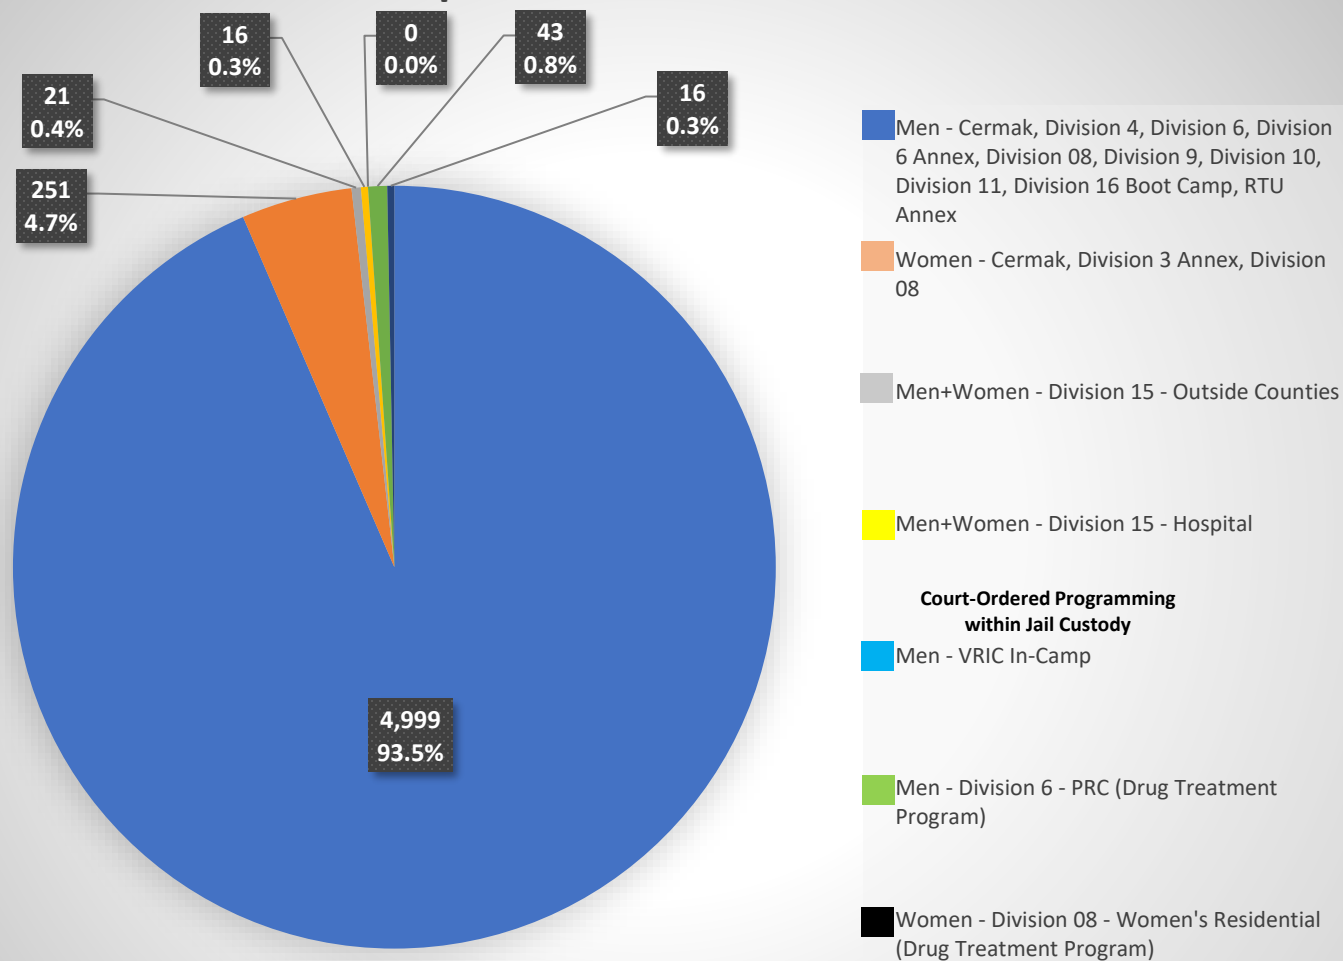

Sheriff's Daily Report

10/4/2020

Under the Custody of the Sheriff	
Total Male and Female	8,578
Jail Population	5,346
Community Corrections	3,232

Jail Population - Behind the Walls

Behind the Walls: Detainees that are physically housed under the Sheriff's custody 24 hours a day/7 days a week. This includes all populations listed on this chart - Divisional populations male & female, Outside Counties, Hospital, PRC, Women's Residential, & VRIC. Detainees in court-ordered treatment programs (PRC, Women's Residential, VRIC) are housed at CCDOC 24 hours a day/7 days week.

Sheriff's Daily Report

10/4/2020

CCSO Population Demographics

In Confinement

Community Corrections

Gender Distribution

Gender Distribution

Race Distribution

Race Distribution

Age Distribution

Age Distribution