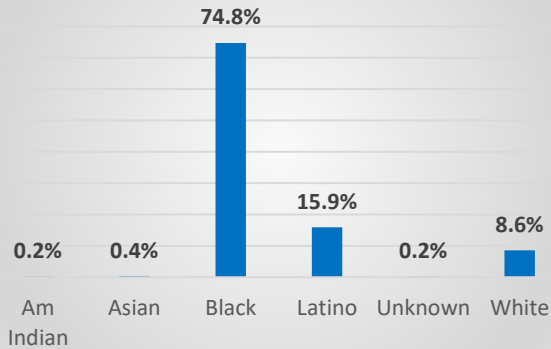

Sheriff's Daily Report

10/4/2020

Under the Custody of the Sheriff	
Total Male and Female	8,578
Jail Population	5,346
Community Corrections	3,232

Jail Population - Behind the Walls

Behind the Walls: Detainees that are physically housed under the Sheriff's custody 24 hours a day/7 days a week. This includes all populations listed on this chart - Divisional populations male & female, Outside Counties, Hospital, PRC, Women's Residential, & VRIC. Detainees in court-ordered treatment programs (PRC, Women's Residential, VRIC) are housed at CCDOC 24 hours a day/7 days week.

Sheriff's Daily Report

10/4/2020

CCSO Population Demographics

In Confinement

Community Corrections

Gender Distribution

Gender Distribution

Race Distribution

Race Distribution

Age Distribution

Age Distribution