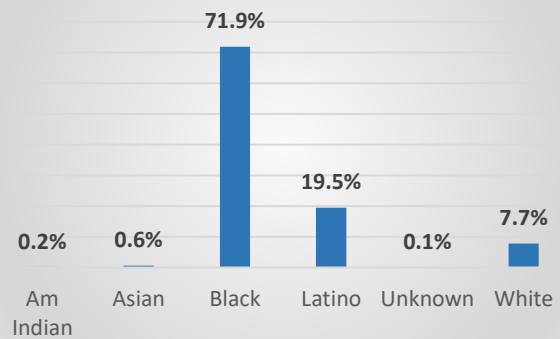

Sheriff's Daily Report

10/4/2020

Under the Custody of the Sheriff	
Total Male and Female	8,578
Jail Population	5,346
Community Corrections	3,232

Jail Population - Behind the Walls

Behind the Walls: Detainees that are physically housed under the Sheriff's custody 24 hours a day/7 days a week. This includes all populations listed on this chart - Divisional populations male & female, Outside Counties, Hospital, PRC, Women's Residential, & VRIC. Detainees in court-ordered treatment programs (PRC, Women's Residential, VRIC) are housed at CCDOC 24 hours a day/7 days week.

Sheriff's Daily Report

10/4/2020

CCSO Population Demographics

In Confinement

Community Corrections

Gender Distribution

Gender Distribution

Race Distribution

Race Distribution

Age Distribution

Age Distribution