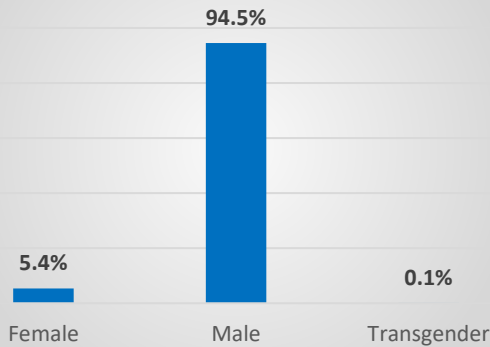

Sheriff's Daily Report

10/4/2020

Under the Custody of the Sheriff	
Total Male and Female	8,578
Jail Population	5,346
Community Corrections	3,232

Jail Population - Behind the Walls

Behind the Walls: Detainees that are physically housed under the Sheriff's custody 24 hours a day/7 days a week. This includes all populations listed on this chart - Divisional populations male & female, Outside Counties, Hospital, PRC, Women's Residential, & VRIC. Detainees in court-ordered treatment programs (PRC, Women's Residential, VRIC) are housed at CCDOC 24 hours a day/7 days week.

Sheriff's Daily Report

10/4/2020

CCSO Population Demographics

In Confinement

Community Corrections

Gender Distribution

Gender Distribution

Race Distribution

Race Distribution

Age Distribution

Age Distribution