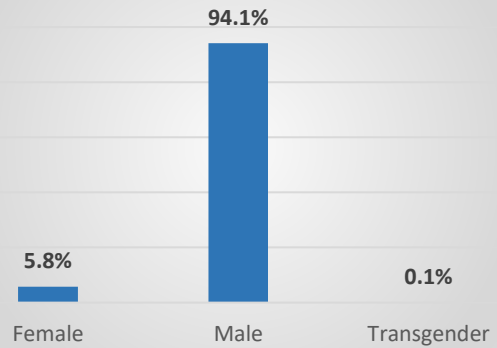

Sheriff's Daily Report

10/4/2020

Under the Custody of the Sheriff	
Total Male and Female	8,578
Jail Population	5,346
Community Corrections	3,232

Jail Population - Behind the Walls

Behind the Walls: Detainees that are physically housed under the Sheriff's custody 24 hours a day/7 days a week. This includes all populations listed on this chart - Divisional populations male & female, Outside Counties, Hospital, PRC, Women's Residential, & VRIC. Detainees in court-ordered treatment programs (PRC, Women's Residential, VRIC) are housed at CCDOC 24 hours a day/7 days week.

Sheriff's Daily Report

10/4/2020

CCSO Population Demographics

In Confinement

Community Corrections

Gender Distribution

Gender Distribution

Race Distribution

Race Distribution

Age Distribution

Age Distribution