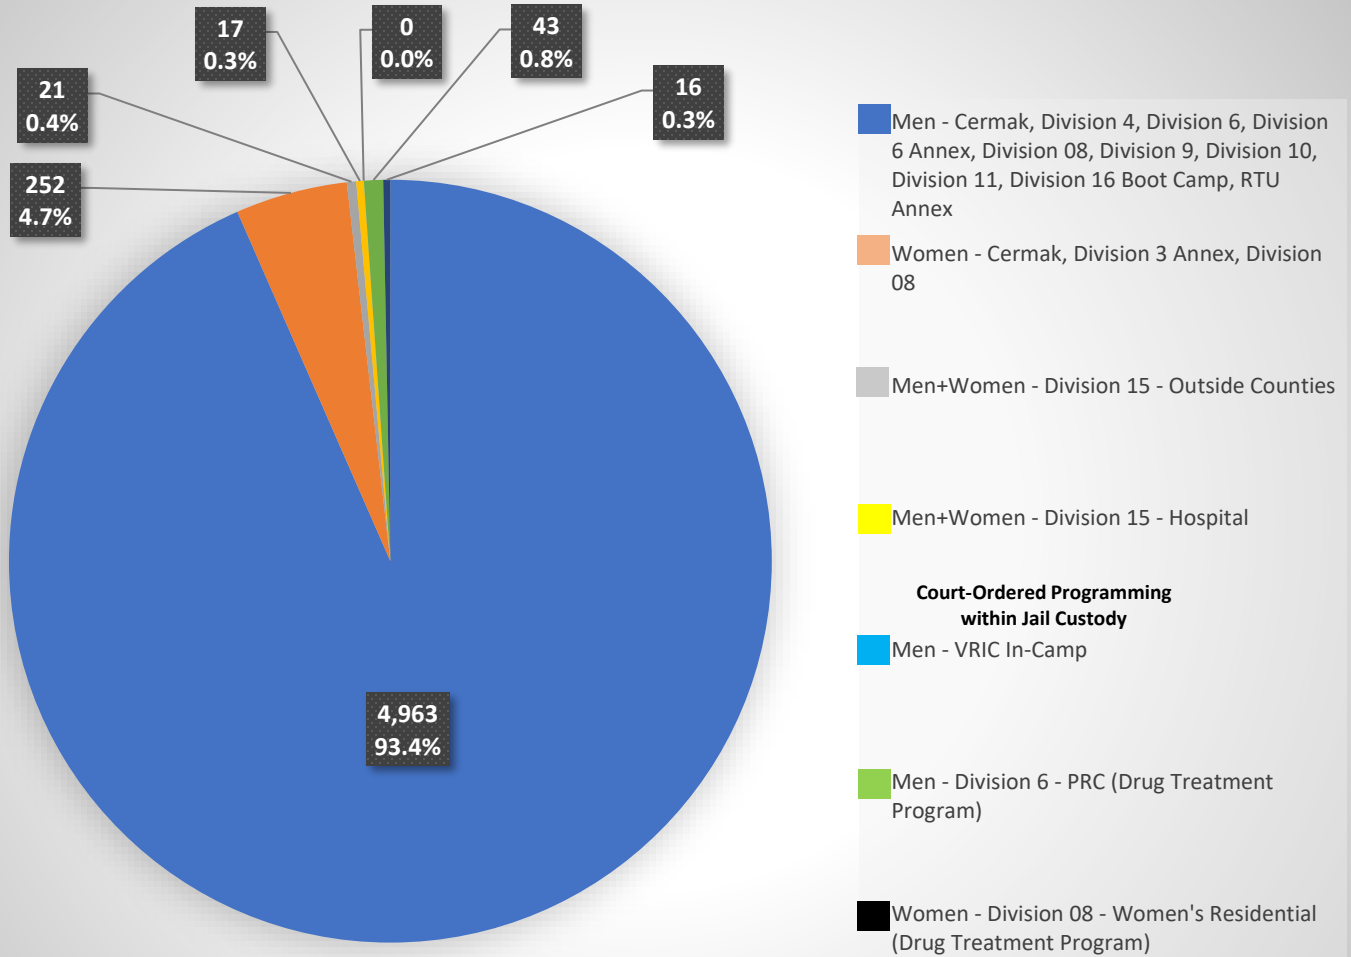

## 10/3/2020

Under the Custody of the Sheriff	
<b>Total Male and Female</b>	<b>8,530</b>
Jail Population	5,312
Community Corrections	3,218

### Jail Population - Behind the Walls

Behind the Walls: Detainees that are physically housed under the Sheriff's custody 24 hours a day/7 days a week. This includes all populations listed on this chart - Divisional populations male & female, Outside Counties, Hospital, PRC, Women's Residential, & VRIC. Detainees in court-ordered treatment programs (PRC, Women's Residential, VRIC) are housed at CCDOC 24 hours a day/7 days week.

##### Race Distribution

##### Age Distribution