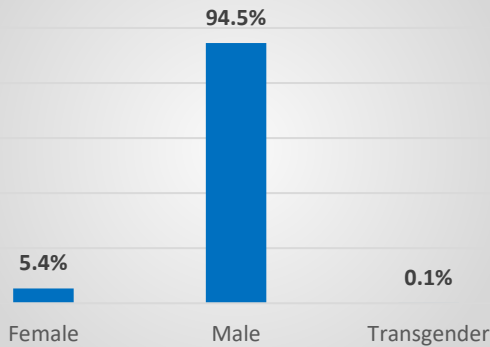

Sheriff's Daily Report

10/3/2020

CCSO Population Demographics

In Confinement

Community Corrections

Gender Distribution