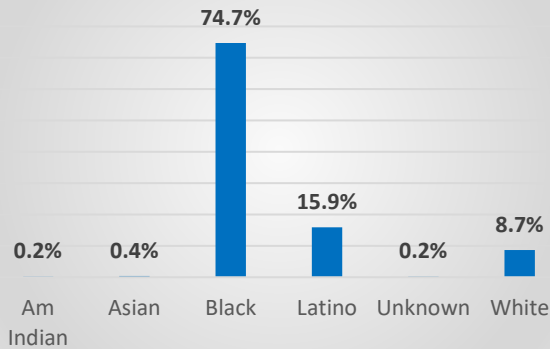

Sheriff's Daily Report

10/1/2020

Under the Custody of the Sheriff	
Total Male and Female	8,549
Jail Population	5,314
Community Corrections	3,235

Jail Population - Behind the Walls

Behind the Walls: Detainees that are physically housed under the Sheriff's custody 24 hours a day/7 days a week. This includes all populations listed on this chart - Divisional populations male & female, Outside Counties, Hospital, PRC, Women's Residential, & VRIC. Detainees in court-ordered treatment programs (PRC, Women's Residential, VRIC) are housed at CCDOC 24 hours a day/7 days week.

Sheriff's Daily Report

10/1/2020

CCSO Population Demographics

In Confinement

Community Corrections

Gender Distribution

Gender Distribution

Race Distribution

Race Distribution

Age Distribution

Age Distribution