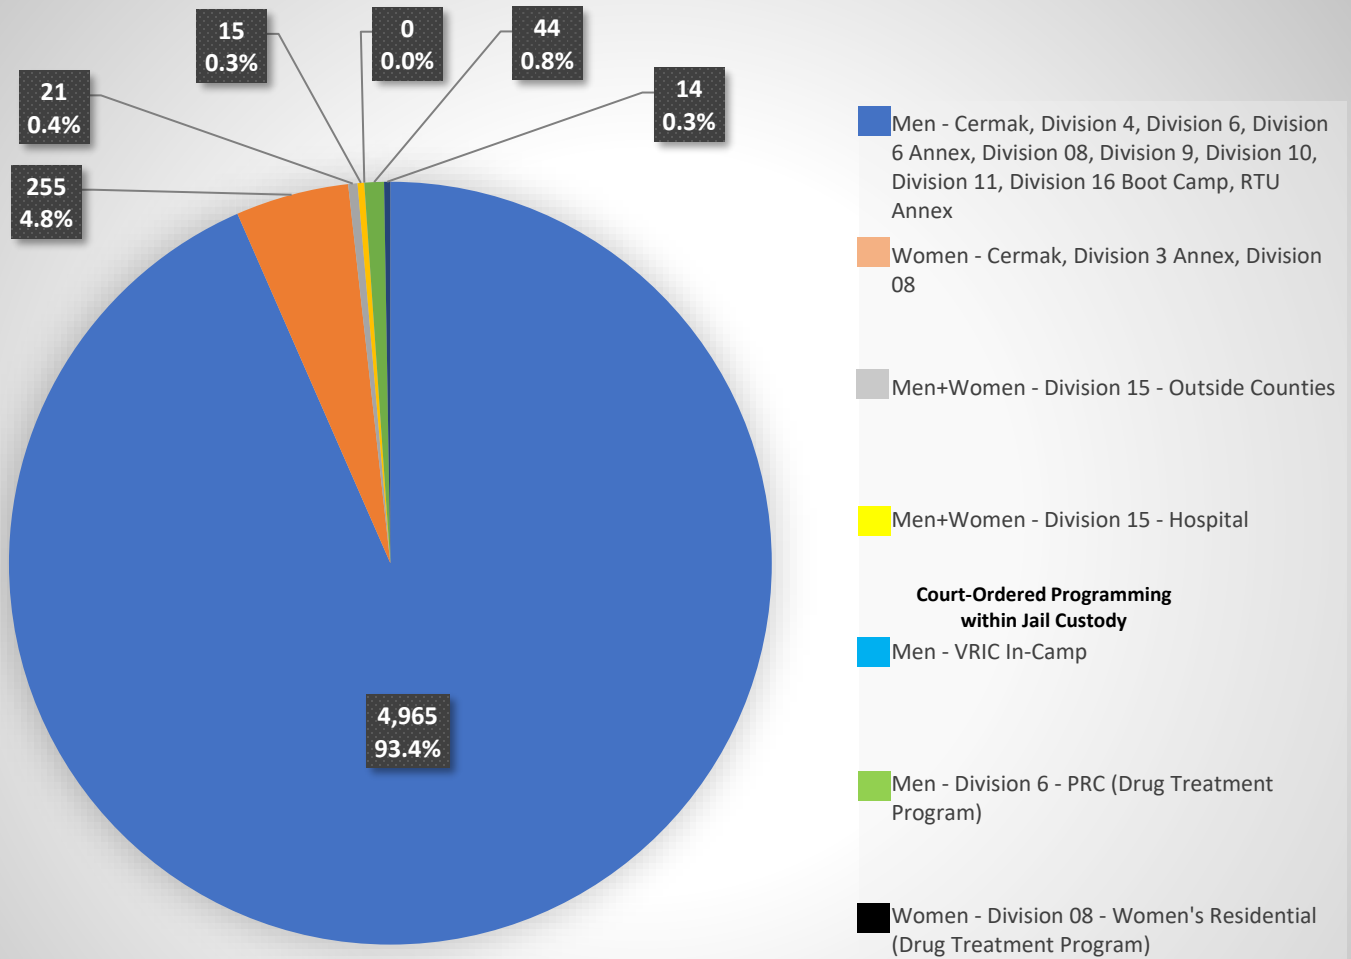

Sheriff's Daily Report

10/1/2020

Under the Custody of the Sheriff	
Total Male and Female	8,549
Jail Population	5,314
Community Corrections	3,235

Jail Population - Behind the Walls

Behind the Walls: Detainees that are physically housed under the Sheriff's custody 24 hours a day/7 days a week. This includes all populations listed on this chart - Divisional populations male & female, Outside Counties, Hospital, PRC, Women's Residential, & VRIC. Detainees in court-ordered treatment programs (PRC, Women's Residential, VRIC) are housed at CCDOC 24 hours a day/7 days week.

Sheriff's Daily Report

10/1/2020

CCSO Population Demographics

In Confinement

Community Corrections

Gender Distribution

Gender Distribution

Race Distribution

Race Distribution

Age Distribution

Age Distribution