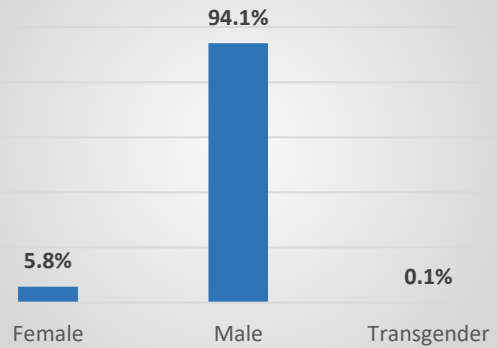

Sheriff's Daily Report

10/1/2020

Under the Custody of the Sheriff	
Total Male and Female	8,549
Jail Population	5,314
Community Corrections	3,235

Jail Population - Behind the Walls

Behind the Walls: Detainees that are physically housed under the Sheriff's custody 24 hours a day/7 days a week. This includes all populations listed on this chart - Divisional populations male & female, Outside Counties, Hospital, PRC, Women's Residential, & VRIC. Detainees in court-ordered treatment programs (PRC, Women's Residential, VRIC) are housed at CCDOC 24 hours a day/7 days week.

Sheriff's Daily Report

10/1/2020

CCSO Population Demographics

In Confinement

Community Corrections

Gender Distribution

Gender Distribution

Race Distribution

Race Distribution

Age Distribution

Age Distribution