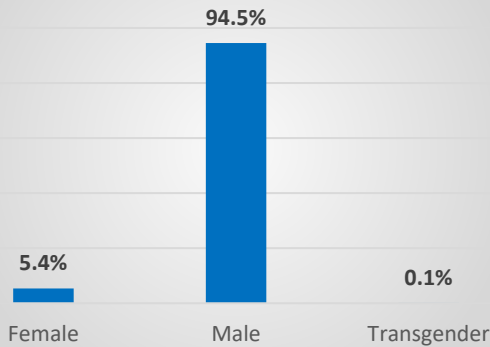

Sheriff's Daily Report

10/1/2020

Under the Custody of the Sheriff	
Total Male and Female	8,549
Jail Population	5,314
Community Corrections	3,235

Jail Population - Behind the Walls

Behind the Walls: Detainees that are physically housed under the Sheriff's custody 24 hours a day/7 days a week. This includes all populations listed on this chart - Divisional populations male & female, Outside Counties, Hospital, PRC, Women's Residential, & VRIC. Detainees in court-ordered treatment programs (PRC, Women's Residential, VRIC) are housed at CCDOC 24 hours a day/7 days week.

Sheriff's Daily Report

10/1/2020

CCSO Population Demographics

In Confinement

Community Corrections

Gender Distribution

Gender Distribution

Race Distribution

Race Distribution

Age Distribution

Age Distribution