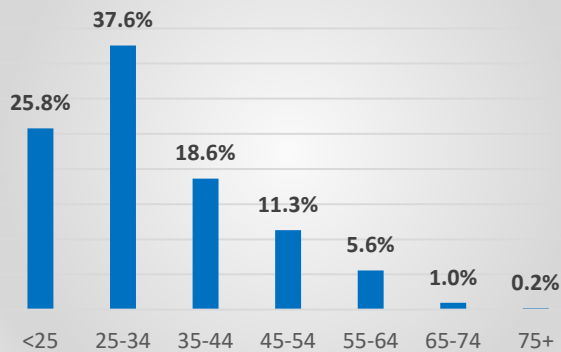

Sheriff's Daily Report

10/1/2020

Under the Custody of the Sheriff	
Total Male and Female	8,549
Jail Population	5,314
Community Corrections	3,235

Jail Population - Behind the Walls

Behind the Walls: Detainees that are physically housed under the Sheriff's custody 24 hours a day/7 days a week. This includes all populations listed on this chart - Divisional populations male & female, Outside Counties, Hospital, PRC, Women's Residential, & VRIC. Detainees in court-ordered treatment programs (PRC, Women's Residential, VRIC) are housed at CCDOC 24 hours a day/7 days week.

Sheriff's Daily Report

10/1/2020

CCSO Population Demographics

In Confinement

Community Corrections

Gender Distribution

Gender Distribution

Race Distribution

Race Distribution

Age Distribution

Age Distribution