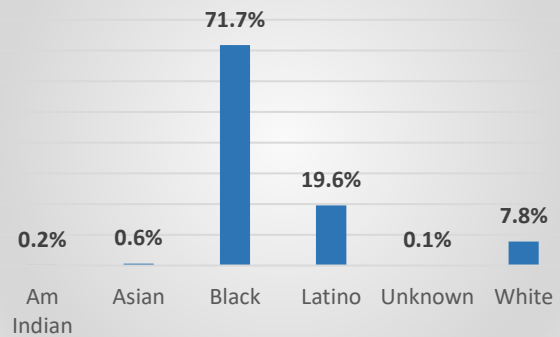

Sheriff's Daily Report

10/1/2020

Under the Custody of the Sheriff	
Total Male and Female	8,549
Jail Population	5,314
Community Corrections	3,235

Jail Population - Behind the Walls

Behind the Walls: Detainees that are physically housed under the Sheriff's custody 24 hours a day/7 days a week. This includes all populations listed on this chart - Divisional populations male & female, Outside Counties, Hospital, PRC, Women's Residential, & VRIC. Detainees in court-ordered treatment programs (PRC, Women's Residential, VRIC) are housed at CCDOC 24 hours a day/7 days week.

Sheriff's Daily Report

10/1/2020

CCSO Population Demographics

In Confinement

Community Corrections

Gender Distribution

Gender Distribution

Race Distribution

Race Distribution

Age Distribution

Age Distribution