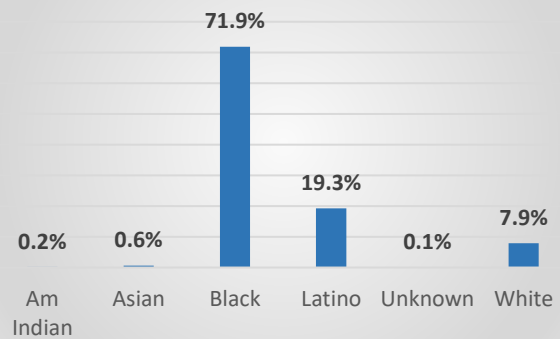

Sheriff's Daily Report

9/27/2020

Under the Custody of the Sheriff	
Total Male and Female	8,543
Jail Population	5,299
Community Corrections	3,244

Jail Population - Behind the Walls

Behind the Walls: Detainees that are physically housed under the Sheriff's custody 24 hours a day/7 days a week. This includes all populations listed on this chart - Divisional populations male & female, Outside Counties, Hospital, PRC, Women's Residential, & VRIC. Detainees in court-ordered treatment programs (PRC, Women's Residential, VRIC) are housed at CCDOC 24 hours a day/7 days week.

Sheriff's Daily Report

9/27/2020

CCSO Population Demographics

In Confinement

Gender Distribution

Race Distribution

Age Distribution

Community Corrections

Gender Distribution

Race Distribution

Age Distribution