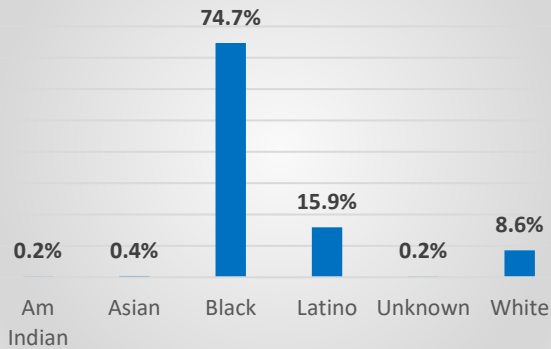

Sheriff's Daily Report

9/27/2020

Under the Custody of the Sheriff	
Total Male and Female	8,543
Jail Population	5,299
Community Corrections	3,244

Jail Population - Behind the Walls

Behind the Walls: Detainees that are physically housed under the Sheriff's custody 24 hours a day/7 days a week. This includes all populations listed on this chart - Divisional populations male & female, Outside Counties, Hospital, PRC, Women's Residential, & VRIC. Detainees in court-ordered treatment programs (PRC, Women's Residential, VRIC) are housed at CCDOC 24 hours a day/7 days week.

Sheriff's Daily Report

9/27/2020

CCSO Population Demographics

In Confinement

Gender Distribution

Race Distribution

Age Distribution

Community Corrections

Gender Distribution

Race Distribution

Age Distribution