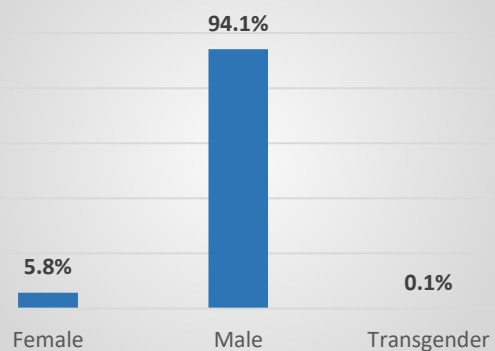

Sheriff's Daily Report

9/27/2020

Under the Custody of the Sheriff	
Total Male and Female	8,543
Jail Population	5,299
Community Corrections	3,244

Jail Population - Behind the Walls

Behind the Walls: Detainees that are physically housed under the Sheriff's custody 24 hours a day/7 days a week. This includes all populations listed on this chart - Divisional populations male & female, Outside Counties, Hospital, PRC, Women's Residential, & VRIC. Detainees in court-ordered treatment programs (PRC, Women's Residential, VRIC) are housed at CCDOC 24 hours a day/7 days week.

Sheriff's Daily Report

9/27/2020

CCSO Population Demographics

In Confinement

Gender Distribution

Race Distribution

Age Distribution

Community Corrections

Gender Distribution

Race Distribution

Age Distribution