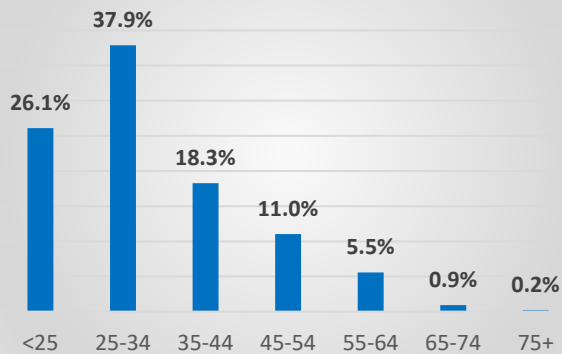

Sheriff's Daily Report

9/27/2020

Under the Custody of the Sheriff	
Total Male and Female	8,543
Jail Population	5,299
Community Corrections	3,244

Jail Population - Behind the Walls

Behind the Walls: Detainees that are physically housed under the Sheriff's custody 24 hours a day/7 days a week. This includes all populations listed on this chart - Divisional populations male & female, Outside Counties, Hospital, PRC, Women's Residential, & VRIC. Detainees in court-ordered treatment programs (PRC, Women's Residential, VRIC) are housed at CCDOC 24 hours a day/7 days week.

Sheriff's Daily Report

9/27/2020

CCSO Population Demographics

In Confinement

Gender Distribution

Race Distribution

Age Distribution

Community Corrections

Gender Distribution

Race Distribution

Age Distribution