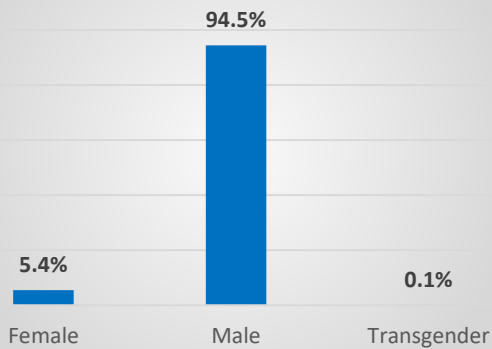

Sheriff's Daily Report

9/27/2020

Under the Custody of the Sheriff	
Total Male and Female	8,543
Jail Population	5,299
Community Corrections	3,244

Jail Population - Behind the Walls

Behind the Walls: Detainees that are physically housed under the Sheriff's custody 24 hours a day/7 days a week. This includes all populations listed on this chart - Divisional populations male & female, Outside Counties, Hospital, PRC, Women's Residential, & VRIC. Detainees in court-ordered treatment programs (PRC, Women's Residential, VRIC) are housed at CCDOC 24 hours a day/7 days week.

Sheriff's Daily Report

9/27/2020

CCSO Population Demographics

In Confinement

Gender Distribution

Race Distribution

Age Distribution

Community Corrections

Gender Distribution

Race Distribution

Age Distribution