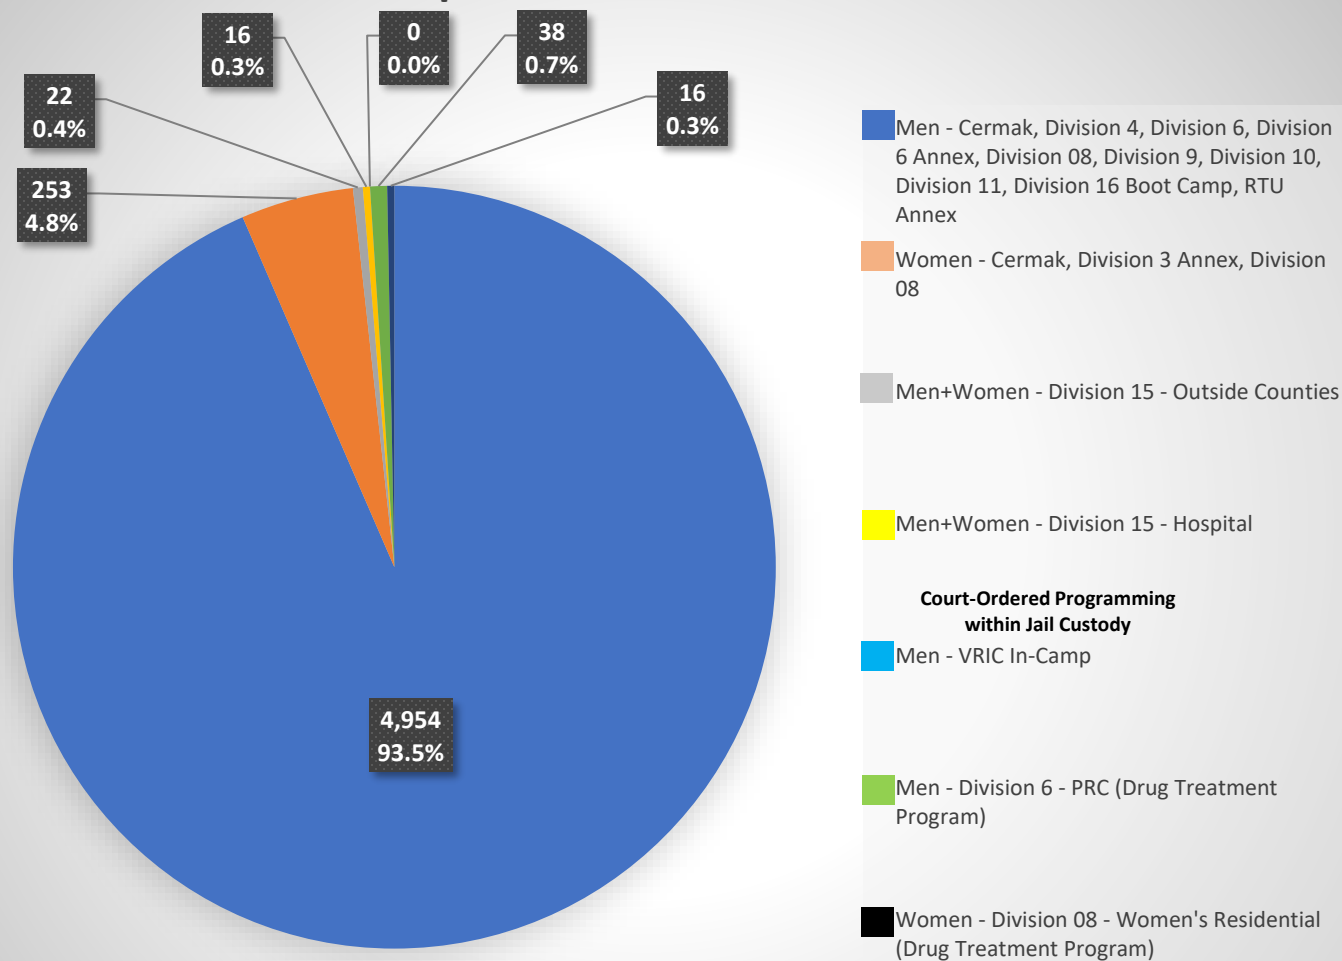

Sheriff's Daily Report

9/27/2020

Under the Custody of the Sheriff	
Total Male and Female	8,543
Jail Population	5,299
Community Corrections	3,244

Jail Population - Behind the Walls

Behind the Walls: Detainees that are physically housed under the Sheriff's custody 24 hours a day/7 days a week. This includes all populations listed on this chart - Divisional populations male & female, Outside Counties, Hospital, PRC, Women's Residential, & VRIC. Detainees in court-ordered treatment programs (PRC, Women's Residential, VRIC) are housed at CCDOC 24 hours a day/7 days week.

Sheriff's Daily Report

9/27/2020

CCSO Population Demographics

In Confinement

Gender Distribution

Race Distribution

Age Distribution

Community Corrections

Gender Distribution

Race Distribution

Age Distribution