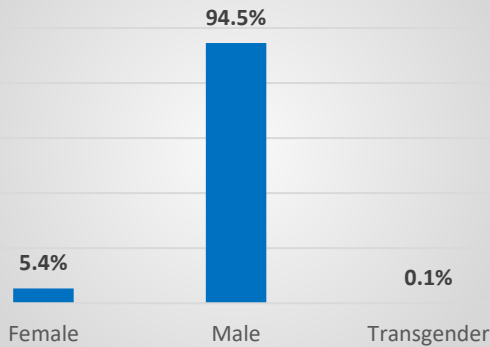

Sheriff's Daily Report

9/26/2020

Under the Custody of the Sheriff	
Total Male and Female	8,500
Jail Population	5,270
Community Corrections	3,230

Jail Population - Behind the Walls

Behind the Walls: Detainees that are physically housed under the Sheriff's custody 24 hours a day/7 days a week. This includes all populations listed on this chart - Divisional populations male & female, Outside Counties, Hospital, PRC, Women's Residential, & VRIC. Detainees in court-ordered treatment programs (PRC, Women's Residential, VRIC) are housed at CCDOC 24 hours a day/7 days week.

Sheriff's Daily Report

9/26/2020

CCSO Population Demographics

In Confinement

Community Corrections

Gender Distribution

Gender Distribution

Race Distribution

Race Distribution

Age Distribution

Age Distribution