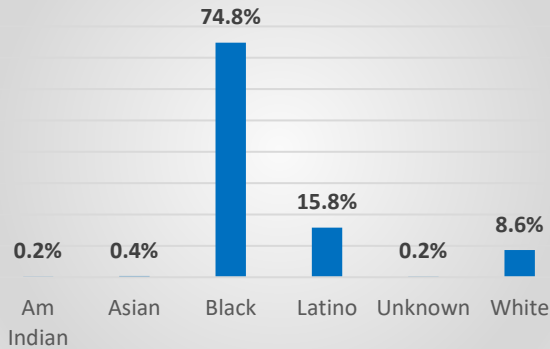

Sheriff's Daily Report

9/26/2020

Under the Custody of the Sheriff	
Total Male and Female	8,500
Jail Population	5,270
Community Corrections	3,230

Jail Population - Behind the Walls

Behind the Walls: Detainees that are physically housed under the Sheriff's custody 24 hours a day/7 days a week. This includes all populations listed on this chart - Divisional populations male & female, Outside Counties, Hospital, PRC, Women's Residential, & VRIC. Detainees in court-ordered treatment programs (PRC, Women's Residential, VRIC) are housed at CCDOC 24 hours a day/7 days week.

Sheriff's Daily Report

9/26/2020

CCSO Population Demographics

In Confinement

Community Corrections

Gender Distribution

Gender Distribution

Race Distribution

Race Distribution

Age Distribution

Age Distribution