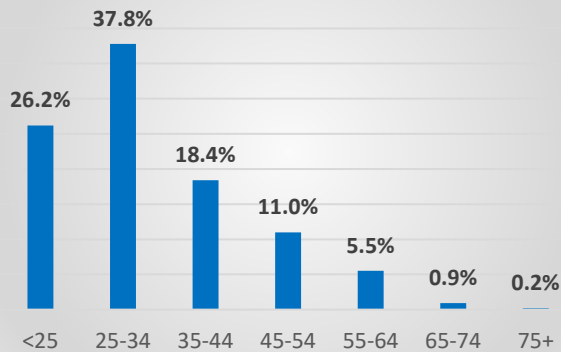

Sheriff's Daily Report

9/26/2020

Under the Custody of the Sheriff	
Total Male and Female	8,500
Jail Population	5,270
Community Corrections	3,230

Jail Population - Behind the Walls

Behind the Walls: Detainees that are physically housed under the Sheriff's custody 24 hours a day/7 days a week. This includes all populations listed on this chart - Divisional populations male & female, Outside Counties, Hospital, PRC, Women's Residential, & VRIC. Detainees in court-ordered treatment programs (PRC, Women's Residential, VRIC) are housed at CCDOC 24 hours a day/7 days week.

Sheriff's Daily Report

9/26/2020

CCSO Population Demographics

In Confinement

Community Corrections

Gender Distribution

Gender Distribution

Race Distribution

Race Distribution

Age Distribution

Age Distribution