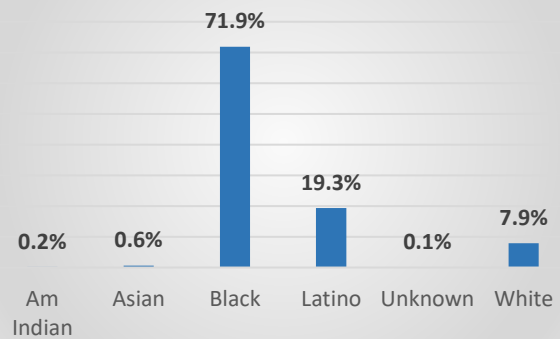

Sheriff's Daily Report

9/26/2020

Under the Custody of the Sheriff	
Total Male and Female	8,500
Jail Population	5,270
Community Corrections	3,230

Jail Population - Behind the Walls

Behind the Walls: Detainees that are physically housed under the Sheriff's custody 24 hours a day/7 days a week. This includes all populations listed on this chart - Divisional populations male & female, Outside Counties, Hospital, PRC, Women's Residential, & VRIC. Detainees in court-ordered treatment programs (PRC, Women's Residential, VRIC) are housed at CCDOC 24 hours a day/7 days week.

Sheriff's Daily Report

9/26/2020

CCSO Population Demographics

In Confinement

Community Corrections

Gender Distribution

Gender Distribution

Race Distribution

Race Distribution

Age Distribution

Age Distribution