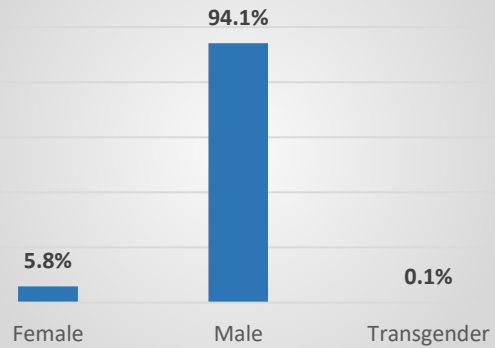

Sheriff's Daily Report

9/26/2020

Under the Custody of the Sheriff	
Total Male and Female	8,500
Jail Population	5,270
Community Corrections	3,230

Jail Population - Behind the Walls

Behind the Walls: Detainees that are physically housed under the Sheriff's custody 24 hours a day/7 days a week. This includes all populations listed on this chart - Divisional populations male & female, Outside Counties, Hospital, PRC, Women's Residential, & VRIC. Detainees in court-ordered treatment programs (PRC, Women's Residential, VRIC) are housed at CCDOC 24 hours a day/7 days week.

Sheriff's Daily Report

9/26/2020

CCSO Population Demographics

In Confinement

Community Corrections

Gender Distribution

Gender Distribution

Race Distribution

Race Distribution

Age Distribution

Age Distribution