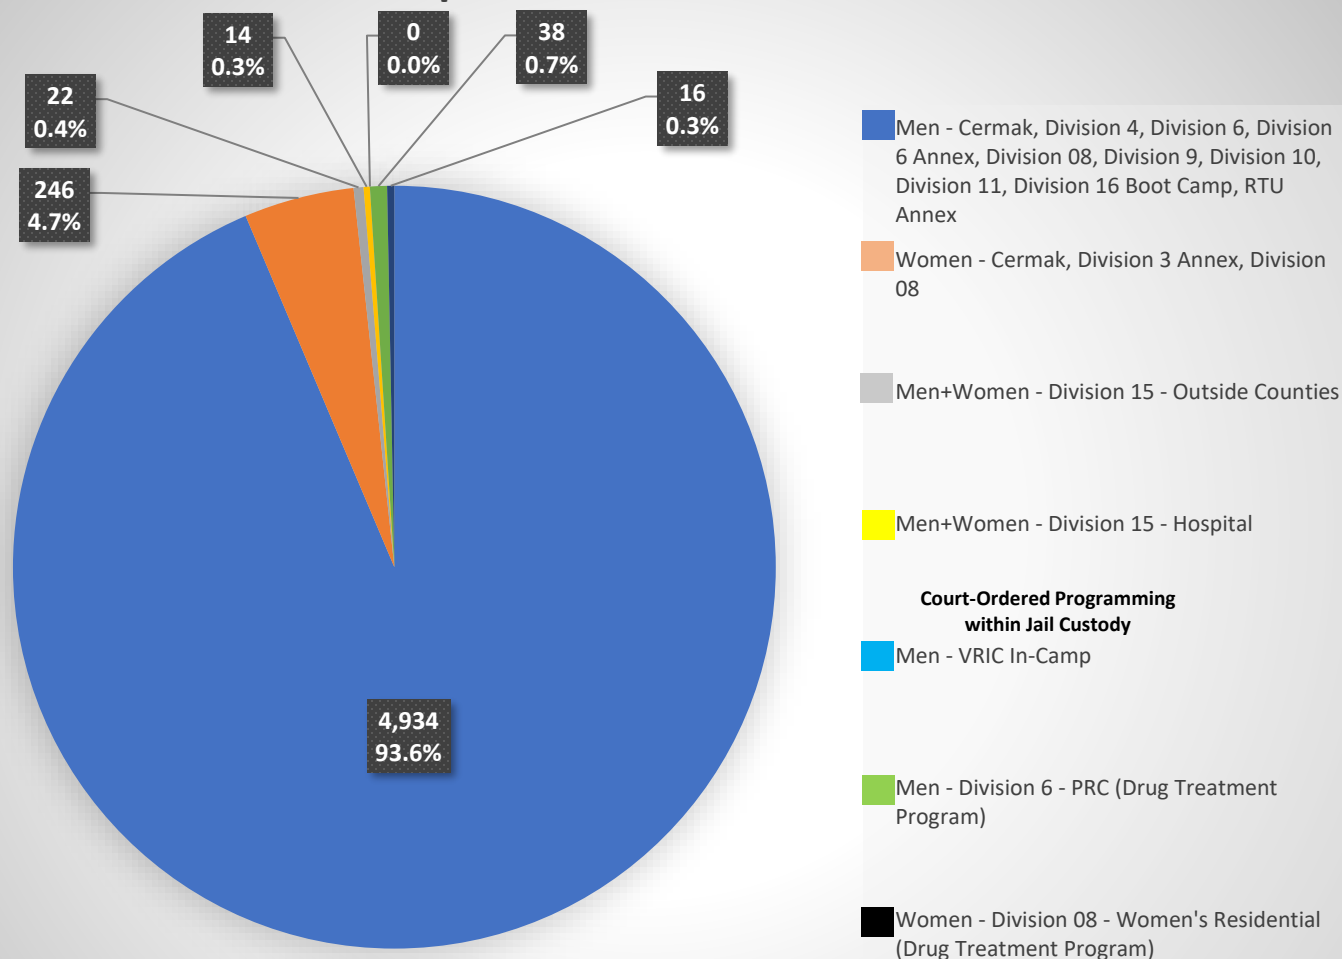

Sheriff's Daily Report

9/26/2020

Under the Custody of the Sheriff	
Total Male and Female	8,500
Jail Population	5,270
Community Corrections	3,230

Jail Population - Behind the Walls

Behind the Walls: Detainees that are physically housed under the Sheriff's custody 24 hours a day/7 days a week. This includes all populations listed on this chart - Divisional populations male & female, Outside Counties, Hospital, PRC, Women's Residential, & VRIC. Detainees in court-ordered treatment programs (PRC, Women's Residential, VRIC) are housed at CCDOC 24 hours a day/7 days week.

Sheriff's Daily Report

9/26/2020

CCSO Population Demographics

In Confinement

Community Corrections

Gender Distribution

Gender Distribution

Race Distribution

Race Distribution

Age Distribution

Age Distribution