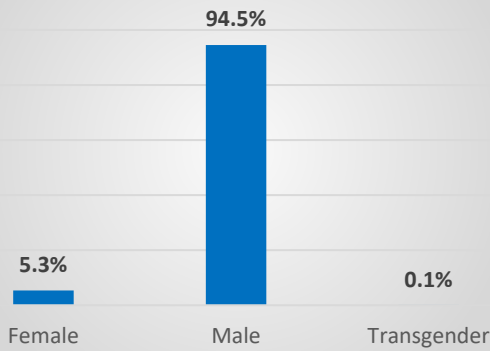

Sheriff's Daily Report

9/25/2020

CCSO Population Demographics

In Confinement

Gender Distribution