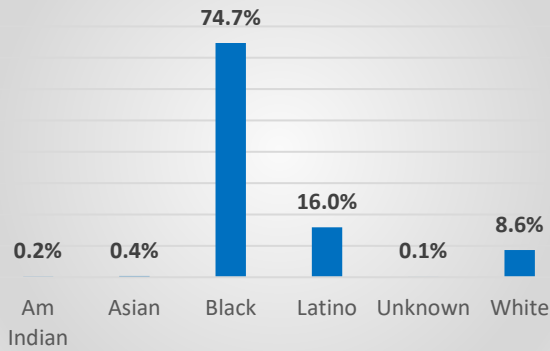

Sheriff's Daily Report

9/25/2020

Under the Custody of the Sheriff	
Total Male and Female	8,475
Jail Population	5,245
Community Corrections	3,230

Jail Population - Behind the Walls

Behind the Walls: Detainees that are physically housed under the Sheriff's custody 24 hours a day/7 days a week. This includes all populations listed on this chart - Divisional populations male & female, Outside Counties, Hospital, PRC, Women's Residential, & VRIC. Detainees in court-ordered treatment programs (PRC, Women's Residential, VRIC) are housed at CCDOC 24 hours a day/7 days week.

Sheriff's Daily Report

9/25/2020

CCSO Population Demographics

In Confinement

Gender Distribution

Race Distribution

Age Distribution

Community Corrections

Gender Distribution

Race Distribution

Age Distribution