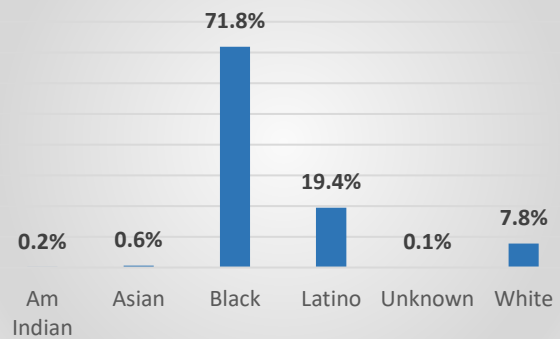

Sheriff's Daily Report

9/25/2020

Under the Custody of the Sheriff	
Total Male and Female	8,475
Jail Population	5,245
Community Corrections	3,230

Jail Population - Behind the Walls

Behind the Walls: Detainees that are physically housed under the Sheriff's custody 24 hours a day/7 days a week. This includes all populations listed on this chart - Divisional populations male & female, Outside Counties, Hospital, PRC, Women's Residential, & VRIC. Detainees in court-ordered treatment programs (PRC, Women's Residential, VRIC) are housed at CCDOC 24 hours a day/7 days week.

Sheriff's Daily Report

9/25/2020

CCSO Population Demographics

In Confinement

Gender Distribution

Race Distribution

Age Distribution

Community Corrections

Gender Distribution

Race Distribution

Age Distribution