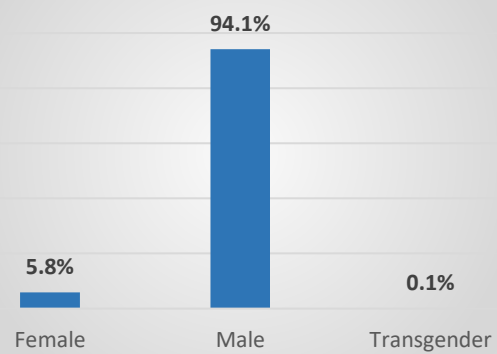

Sheriff's Daily Report

9/25/2020

Under the Custody of the Sheriff	
Total Male and Female	8,475
Jail Population	5,245
Community Corrections	3,230

Jail Population - Behind the Walls

Behind the Walls: Detainees that are physically housed under the Sheriff's custody 24 hours a day/7 days a week. This includes all populations listed on this chart - Divisional populations male & female, Outside Counties, Hospital, PRC, Women's Residential, & VRIC. Detainees in court-ordered treatment programs (PRC, Women's Residential, VRIC) are housed at CCDOC 24 hours a day/7 days week.

Sheriff's Daily Report

9/25/2020

CCSO Population Demographics

In Confinement

Gender Distribution

Race Distribution

Age Distribution

Community Corrections

Gender Distribution

Race Distribution

Age Distribution