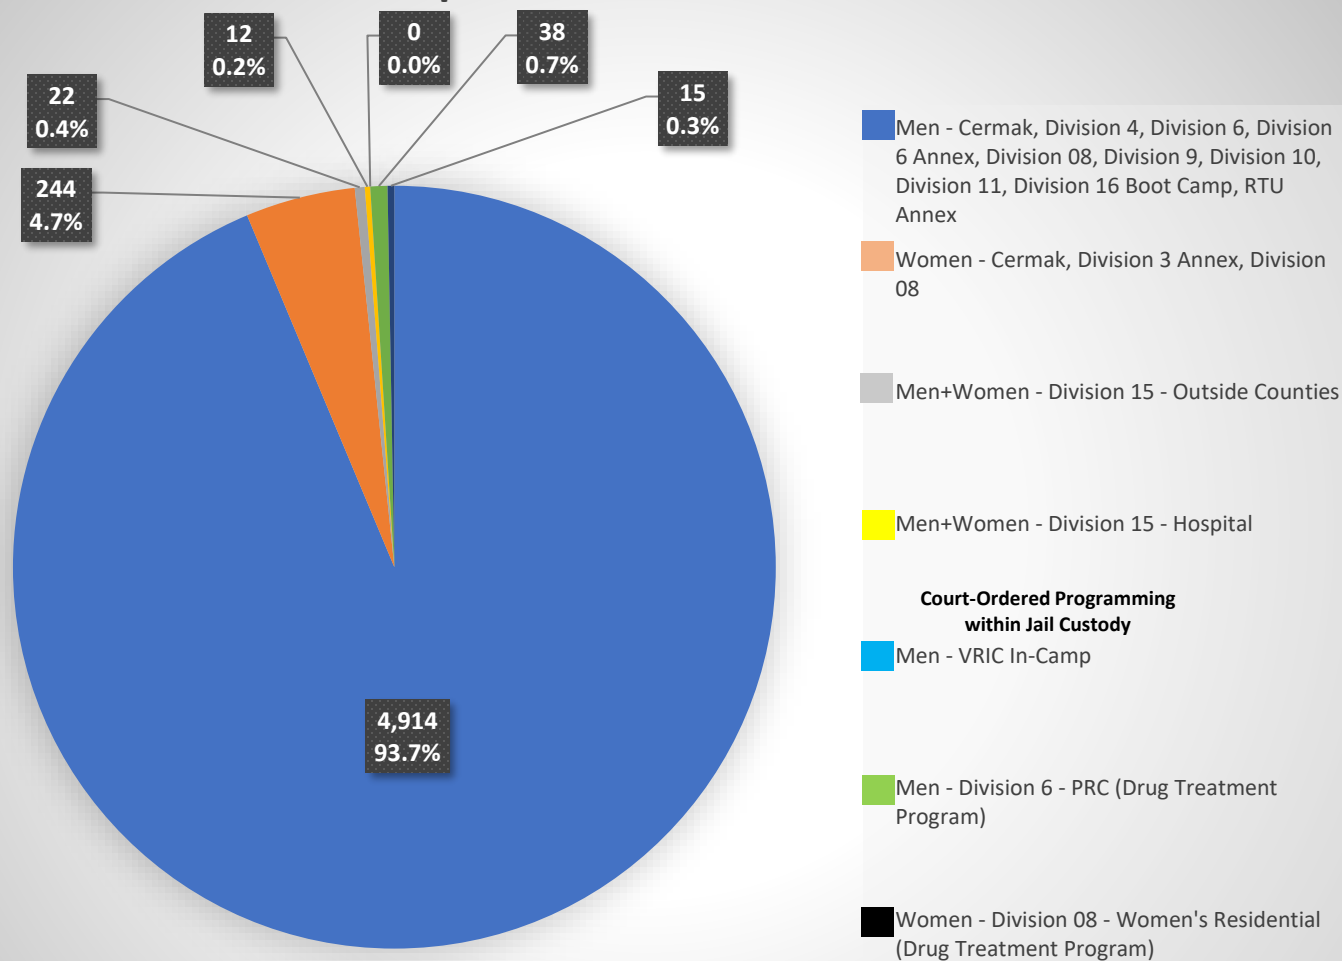

Sheriff's Daily Report

9/25/2020

Under the Custody of the Sheriff	
Total Male and Female	8,475
Jail Population	5,245
Community Corrections	3,230

Jail Population - Behind the Walls

Behind the Walls: Detainees that are physically housed under the Sheriff's custody 24 hours a day/7 days a week. This includes all populations listed on this chart - Divisional populations male & female, Outside Counties, Hospital, PRC, Women's Residential, & VRIC. Detainees in court-ordered treatment programs (PRC, Women's Residential, VRIC) are housed at CCDOC 24 hours a day/7 days week.

Sheriff's Daily Report

9/25/2020

CCSO Population Demographics

In Confinement

Gender Distribution

Race Distribution

Age Distribution

Community Corrections

Gender Distribution

Race Distribution

Age Distribution