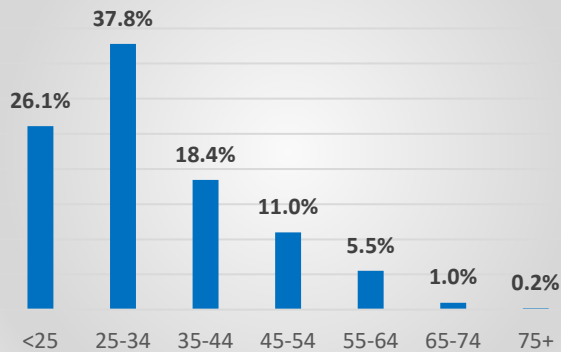

Sheriff's Daily Report

9/25/2020

Under the Custody of the Sheriff	
Total Male and Female	8,475
Jail Population	5,245
Community Corrections	3,230

Jail Population - Behind the Walls

Behind the Walls: Detainees that are physically housed under the Sheriff's custody 24 hours a day/7 days a week. This includes all populations listed on this chart - Divisional populations male & female, Outside Counties, Hospital, PRC, Women's Residential, & VRIC. Detainees in court-ordered treatment programs (PRC, Women's Residential, VRIC) are housed at CCDOC 24 hours a day/7 days week.

Sheriff's Daily Report

9/25/2020

CCSO Population Demographics

In Confinement

Gender Distribution

Race Distribution

Age Distribution

Community Corrections

Gender Distribution

Race Distribution

Age Distribution