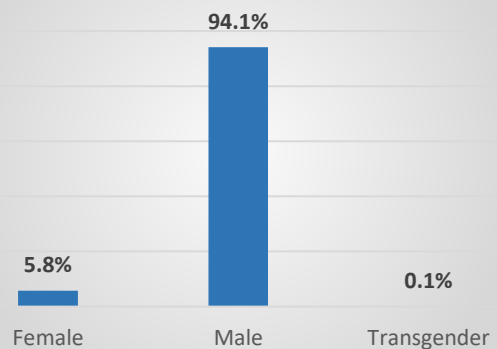

Sheriff's Daily Report

9/24/2020

Under the Custody of the Sheriff	
Total Male and Female	8,516
Jail Population	5,280
Community Corrections	3,236

Jail Population - Behind the Walls

Behind the Walls: Detainees that are physically housed under the Sheriff's custody 24 hours a day/7 days a week. This includes all populations listed on this chart - Divisional populations male & female, Outside Counties, Hospital, PRC, Women's Residential, & VRIC. Detainees in court-ordered treatment programs (PRC, Women's Residential, VRIC) are housed at CCDOC 24 hours a day/7 days week.

Sheriff's Daily Report

9/24/2020

CCSO Population Demographics

In Confinement

Gender Distribution

Race Distribution

Age Distribution

Community Corrections

Gender Distribution

Race Distribution

Age Distribution