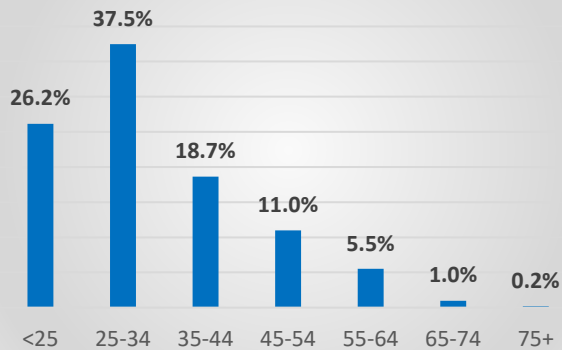

Sheriff's Daily Report

9/24/2020

Under the Custody of the Sheriff	
Total Male and Female	8,516
Jail Population	5,280
Community Corrections	3,236

Jail Population - Behind the Walls

Behind the Walls: Detainees that are physically housed under the Sheriff's custody 24 hours a day/7 days a week. This includes all populations listed on this chart - Divisional populations male & female, Outside Counties, Hospital, PRC, Women's Residential, & VRIC. Detainees in court-ordered treatment programs (PRC, Women's Residential, VRIC) are housed at CCDOC 24 hours a day/7 days week.

Sheriff's Daily Report

9/24/2020

CCSO Population Demographics

In Confinement

Gender Distribution

Race Distribution

Age Distribution

Community Corrections

Gender Distribution

Race Distribution

Age Distribution