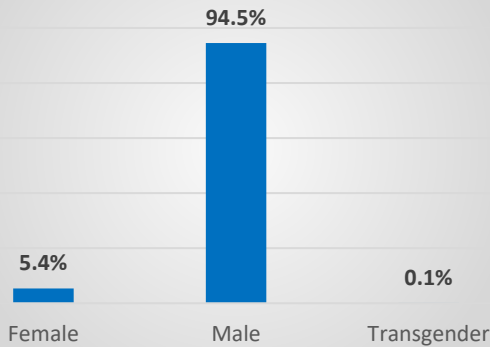

Sheriff's Daily Report

9/24/2020

CCSO Population Demographics

In Confinement

Gender Distribution