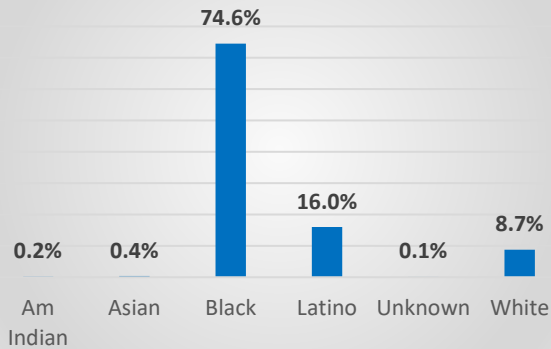

Sheriff's Daily Report

9/24/2020

Under the Custody of the Sheriff	
Total Male and Female	8,516
Jail Population	5,280
Community Corrections	3,236

Jail Population - Behind the Walls

Behind the Walls: Detainees that are physically housed under the Sheriff's custody 24 hours a day/7 days a week. This includes all populations listed on this chart - Divisional populations male & female, Outside Counties, Hospital, PRC, Women's Residential, & VRIC. Detainees in court-ordered treatment programs (PRC, Women's Residential, VRIC) are housed at CCDOC 24 hours a day/7 days week.

Sheriff's Daily Report

9/24/2020

CCSO Population Demographics

In Confinement

Gender Distribution

Race Distribution

Age Distribution

Community Corrections

Gender Distribution

Race Distribution

Age Distribution