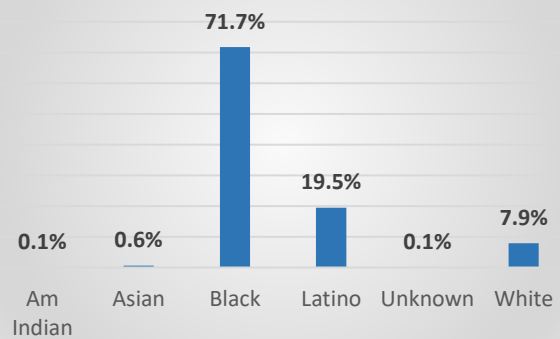

Sheriff's Daily Report

9/24/2020

Under the Custody of the Sheriff	
Total Male and Female	8,516
Jail Population	5,280
Community Corrections	3,236

Jail Population - Behind the Walls

Behind the Walls: Detainees that are physically housed under the Sheriff's custody 24 hours a day/7 days a week. This includes all populations listed on this chart - Divisional populations male & female, Outside Counties, Hospital, PRC, Women's Residential, & VRIC. Detainees in court-ordered treatment programs (PRC, Women's Residential, VRIC) are housed at CCDOC 24 hours a day/7 days week.

Sheriff's Daily Report

9/24/2020

CCSO Population Demographics

In Confinement

Gender Distribution

Race Distribution

Age Distribution

Community Corrections

Gender Distribution

Race Distribution

Age Distribution