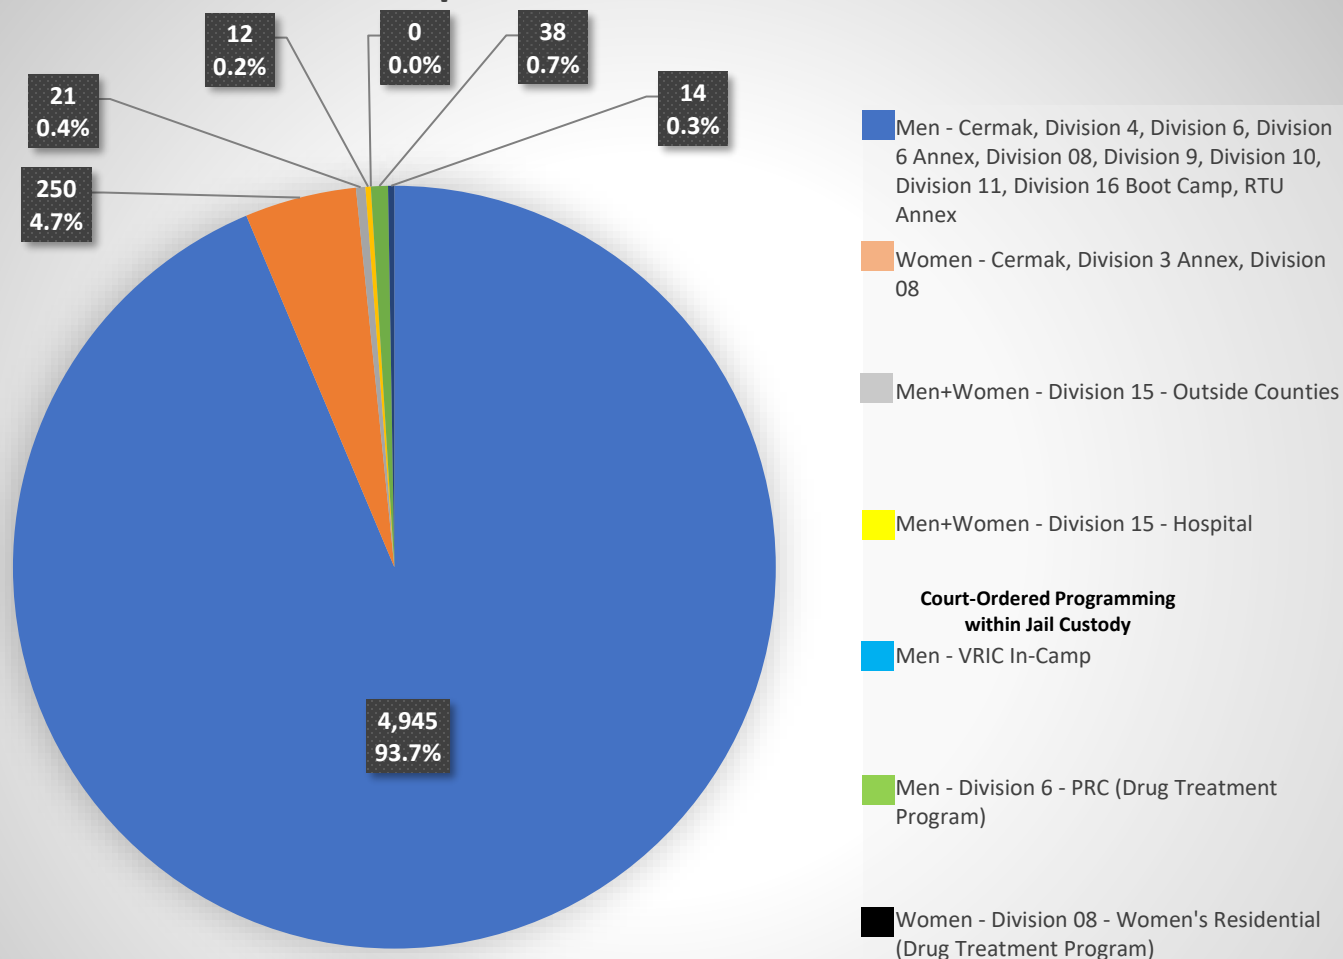

Sheriff's Daily Report

9/24/2020

Under the Custody of the Sheriff	
Total Male and Female	8,516
Jail Population	5,280
Community Corrections	3,236

Jail Population - Behind the Walls

Behind the Walls: Detainees that are physically housed under the Sheriff's custody 24 hours a day/7 days a week. This includes all populations listed on this chart - Divisional populations male & female, Outside Counties, Hospital, PRC, Women's Residential, & VRIC. Detainees in court-ordered treatment programs (PRC, Women's Residential, VRIC) are housed at CCDOC 24 hours a day/7 days week.

Sheriff's Daily Report

9/24/2020

CCSO Population Demographics

In Confinement

Gender Distribution

Race Distribution

Age Distribution

Community Corrections

Gender Distribution

Race Distribution

Age Distribution