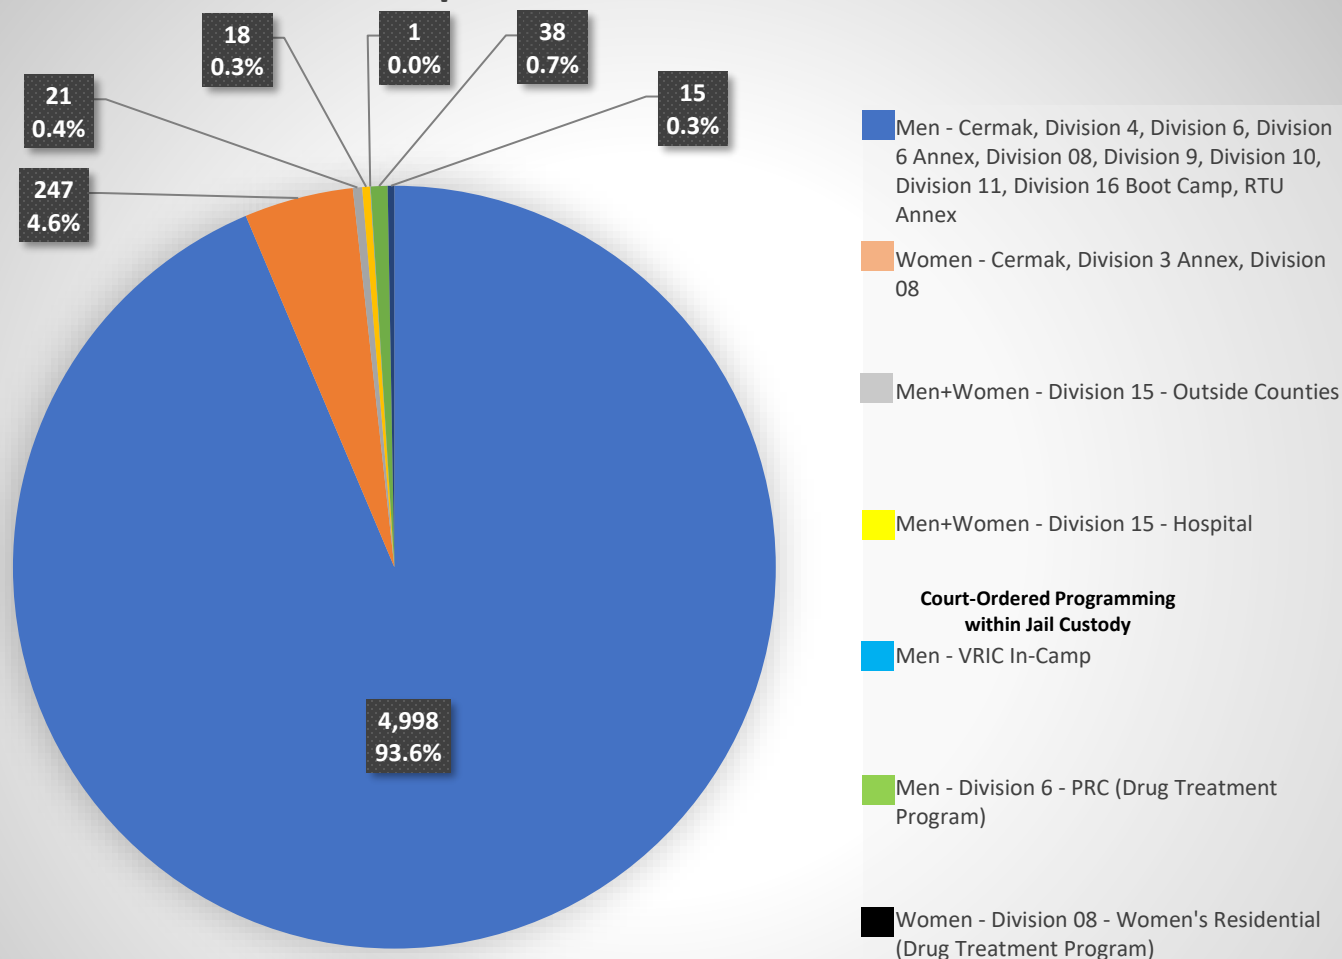

# Sheriff's Daily Report

9/22/2020

Under the Custody of the Sheriff	
<b>Total Male and Female</b>	<b>8,595</b>
Jail Population	5,338
Community Corrections	3,257

## Jail Population - Behind the Walls

Behind the Walls: Detainees that are physically housed under the Sheriff's custody 24 hours a day/7 days a week. This includes all populations listed on this chart - Divisional populations male & female, Outside Counties, Hospital, PRC, Women's Residential, & VRIC. Detainees in court-ordered treatment programs (PRC, Women's Residential, VRIC) are housed at CCDOC 24 hours a day/7 days week.

##### Race Distribution

##### Age Distribution