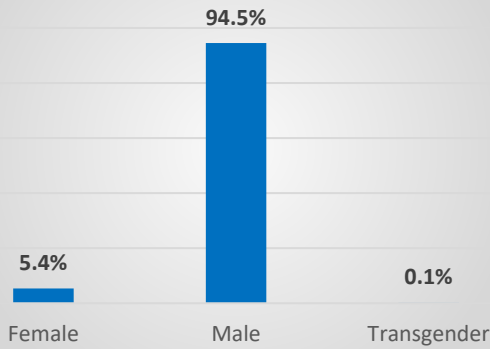

Sheriff's Daily Report

9/22/2020

CCSO Population Demographics

In Confinement

Gender Distribution