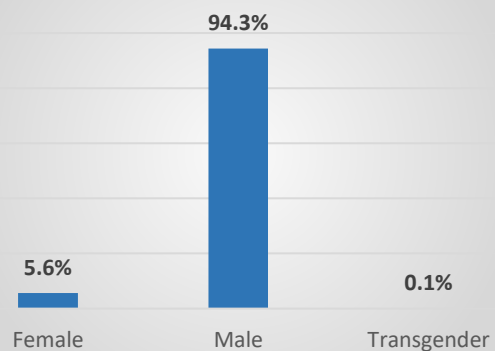

Sheriff's Daily Report

9/20/2020

Under the Custody of the Sheriff	
Total Male and Female	8,613
Jail Population	5,363
Community Corrections	3,250

Behind the Walls: Detainees that are physically housed under the Sheriff's custody 24 hours a day/7 days a week. This includes all populations listed on this chart - Divisional populations male & female, Outside Counties, Hospital, PRC, Women's Residential, & VRIC. Detainees in court-ordered treatment programs (PRC, Women's Residential, VRIC) are housed at CCDOC 24 hours a day/7 days week.

Sheriff's Daily Report

9/20/2020

CCSO Population Demographics

In Confinement

Gender Distribution

Race Distribution

Age Distribution

Community Corrections

Gender Distribution

Race Distribution

Age Distribution