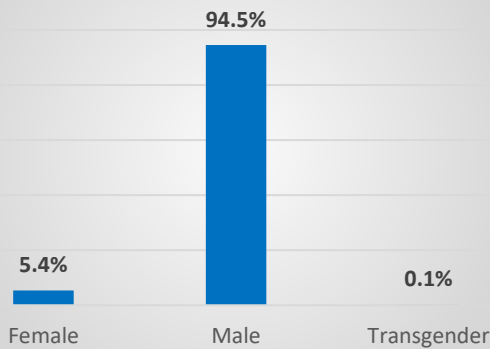

Sheriff's Daily Report

9/20/2020

CCSO Population Demographics

In Confinement

Gender Distribution