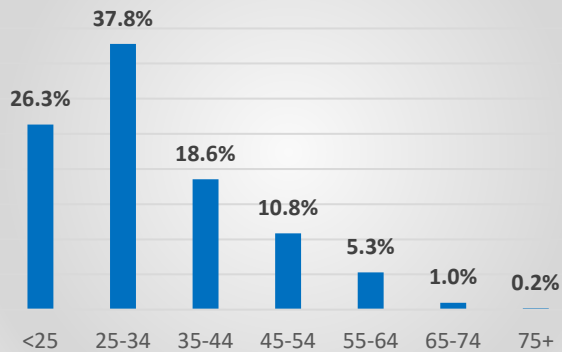

Sheriff's Daily Report

9/20/2020

Under the Custody of the Sheriff	
Total Male and Female	8,613
Jail Population	5,363
Community Corrections	3,250

Behind the Walls: Detainees that are physically housed under the Sheriff's custody 24 hours a day/7 days a week. This includes all populations listed on this chart - Divisional populations male & female, Outside Counties, Hospital, PRC, Women's Residential, & VRIC. Detainees in court-ordered treatment programs (PRC, Women's Residential, VRIC) are housed at CCDOC 24 hours a day/7 days week.

Sheriff's Daily Report

9/20/2020

CCSO Population Demographics

In Confinement

Gender Distribution

Race Distribution

Age Distribution

Community Corrections

Gender Distribution

Race Distribution

Age Distribution