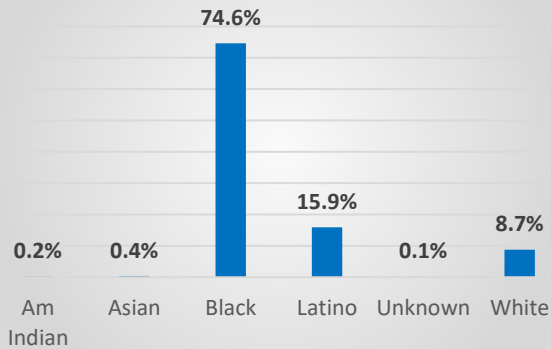

Sheriff's Daily Report

9/20/2020

Under the Custody of the Sheriff	
Total Male and Female	8,613
Jail Population	5,363
Community Corrections	3,250

Behind the Walls: Detainees that are physically housed under the Sheriff's custody 24 hours a day/7 days a week. This includes all populations listed on this chart - Divisional populations male & female, Outside Counties, Hospital, PRC, Women's Residential, & VRIC. Detainees in court-ordered treatment programs (PRC, Women's Residential, VRIC) are housed at CCDOC 24 hours a day/7 days week.

Sheriff's Daily Report

9/20/2020

CCSO Population Demographics

In Confinement

Gender Distribution

Race Distribution

Age Distribution

Community Corrections

Gender Distribution

Race Distribution

Age Distribution