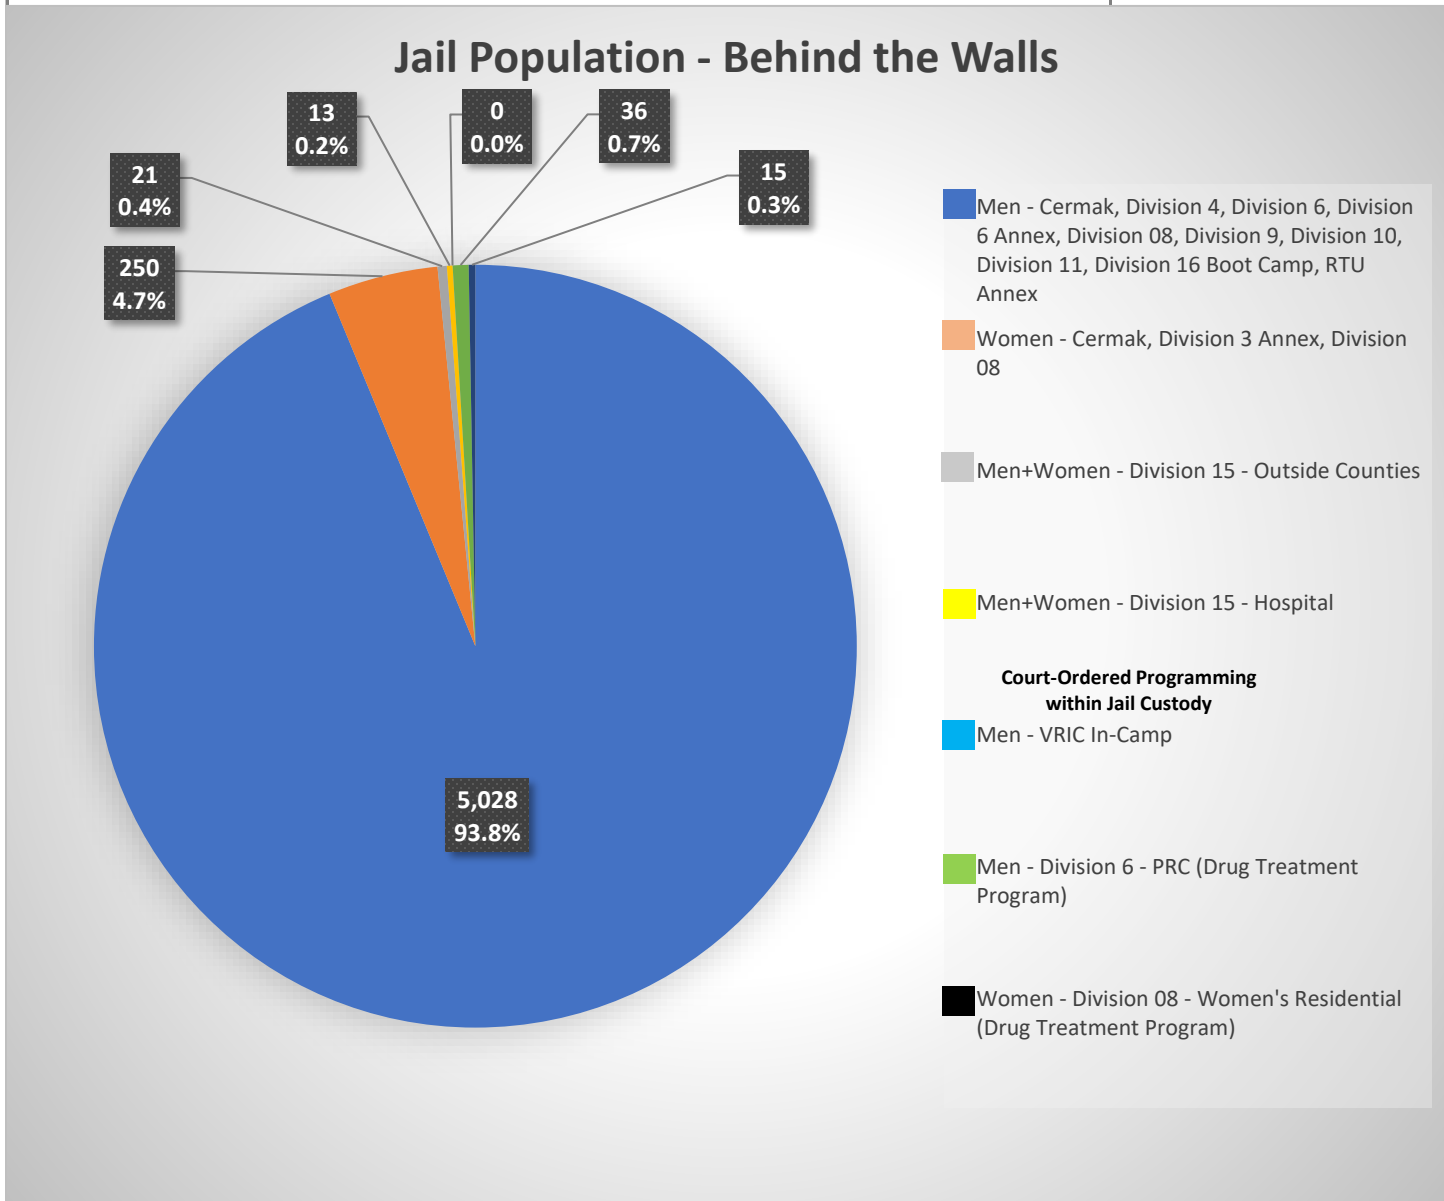

Sheriff's Daily Report

9/20/2020

Under the Custody of the Sheriff	
Total Male and Female	8,613
Jail Population	5,363
Community Corrections	3,250

Behind the Walls: Detainees that are physically housed under the Sheriff's custody 24 hours a day/7 days a week. This includes all populations listed on this chart - Divisional populations male & female, Outside Counties, Hospital, PRC, Women's Residential, & VRIC. Detainees in court-ordered treatment programs (PRC, Women's Residential, VRIC) are housed at CCDOC 24 hours a day/7 days week.

Sheriff's Daily Report

9/20/2020

CCSO Population Demographics

In Confinement

Gender Distribution

Race Distribution

Age Distribution

Community Corrections

Gender Distribution

Race Distribution

Age Distribution