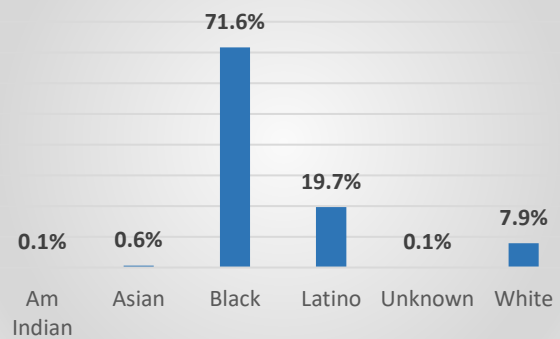

Sheriff's Daily Report

9/20/2020

Under the Custody of the Sheriff	
Total Male and Female	8,613
Jail Population	5,363
Community Corrections	3,250

Behind the Walls: Detainees that are physically housed under the Sheriff's custody 24 hours a day/7 days a week. This includes all populations listed on this chart - Divisional populations male & female, Outside Counties, Hospital, PRC, Women's Residential, & VRIC. Detainees in court-ordered treatment programs (PRC, Women's Residential, VRIC) are housed at CCDOC 24 hours a day/7 days week.

Sheriff's Daily Report

9/20/2020

CCSO Population Demographics

In Confinement

Gender Distribution

Race Distribution

Age Distribution

Community Corrections

Gender Distribution

Race Distribution

Age Distribution