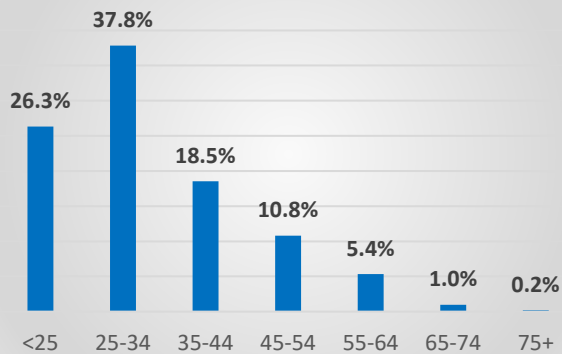

Sheriff's Daily Report

9/19/2020

Under the Custody of the Sheriff	
Total Male and Female	8,562
Jail Population	5,322
Community Corrections	3,240

Jail Population - Behind the Walls

Behind the Walls: Detainees that are physically housed under the Sheriff's custody 24 hours a day/7 days a week. This includes all populations listed on this chart - Divisional populations male & female, Outside Counties, Hospital, PRC, Women's Residential, & VRIC. Detainees in court-ordered treatment programs (PRC, Women's Residential, VRIC) are housed at CCDOC 24 hours a day/7 days week.

Sheriff's Daily Report

9/19/2020

CCSO Population Demographics

In Confinement

Gender Distribution

Race Distribution

Age Distribution

Community Corrections

Gender Distribution

Race Distribution

Age Distribution