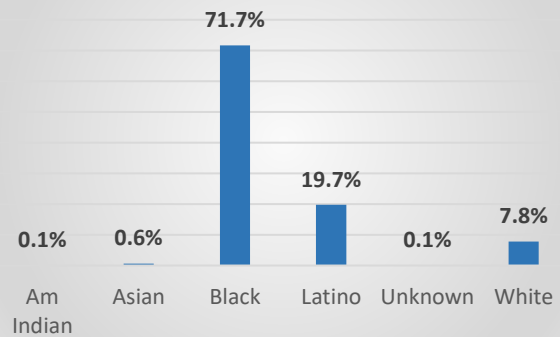

Sheriff's Daily Report

9/19/2020

Under the Custody of the Sheriff	
Total Male and Female	8,562
Jail Population	5,322
Community Corrections	3,240

Jail Population - Behind the Walls

Behind the Walls: Detainees that are physically housed under the Sheriff's custody 24 hours a day/7 days a week. This includes all populations listed on this chart - Divisional populations male & female, Outside Counties, Hospital, PRC, Women's Residential, & VRIC. Detainees in court-ordered treatment programs (PRC, Women's Residential, VRIC) are housed at CCDOC 24 hours a day/7 days week.

Sheriff's Daily Report

9/19/2020

CCSO Population Demographics

In Confinement

Gender Distribution

Race Distribution

Age Distribution

Community Corrections

Gender Distribution

Race Distribution

Age Distribution