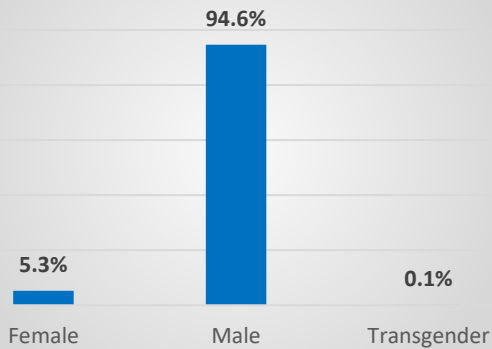

Sheriff's Daily Report

9/19/2020

CCSO Population Demographics

In Confinement

Gender Distribution