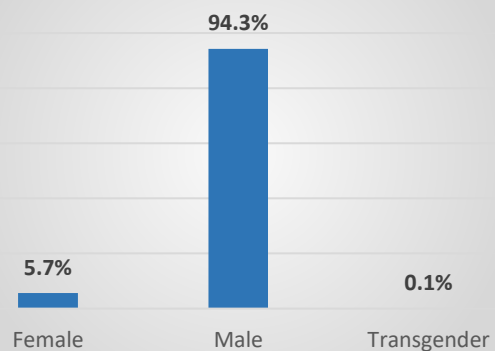

Sheriff's Daily Report

9/19/2020

Under the Custody of the Sheriff	
Total Male and Female	8,562
Jail Population	5,322
Community Corrections	3,240

Jail Population - Behind the Walls

Behind the Walls: Detainees that are physically housed under the Sheriff's custody 24 hours a day/7 days a week. This includes all populations listed on this chart - Divisional populations male & female, Outside Counties, Hospital, PRC, Women's Residential, & VRIC. Detainees in court-ordered treatment programs (PRC, Women's Residential, VRIC) are housed at CCDOC 24 hours a day/7 days week.

Sheriff's Daily Report

9/19/2020

CCSO Population Demographics

In Confinement

Gender Distribution

Race Distribution

Age Distribution

Community Corrections

Gender Distribution

Race Distribution

Age Distribution