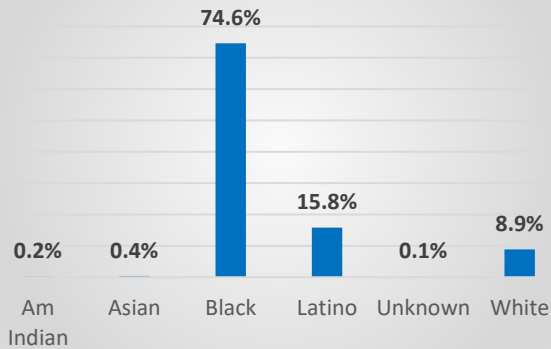

Sheriff's Daily Report

9/19/2020

Under the Custody of the Sheriff	
Total Male and Female	8,562
Jail Population	5,322
Community Corrections	3,240

Jail Population - Behind the Walls

Behind the Walls: Detainees that are physically housed under the Sheriff's custody 24 hours a day/7 days a week. This includes all populations listed on this chart - Divisional populations male & female, Outside Counties, Hospital, PRC, Women's Residential, & VRIC. Detainees in court-ordered treatment programs (PRC, Women's Residential, VRIC) are housed at CCDOC 24 hours a day/7 days week.

Sheriff's Daily Report

9/19/2020

CCSO Population Demographics

In Confinement

Gender Distribution

Race Distribution

Age Distribution

Community Corrections

Gender Distribution

Race Distribution

Age Distribution