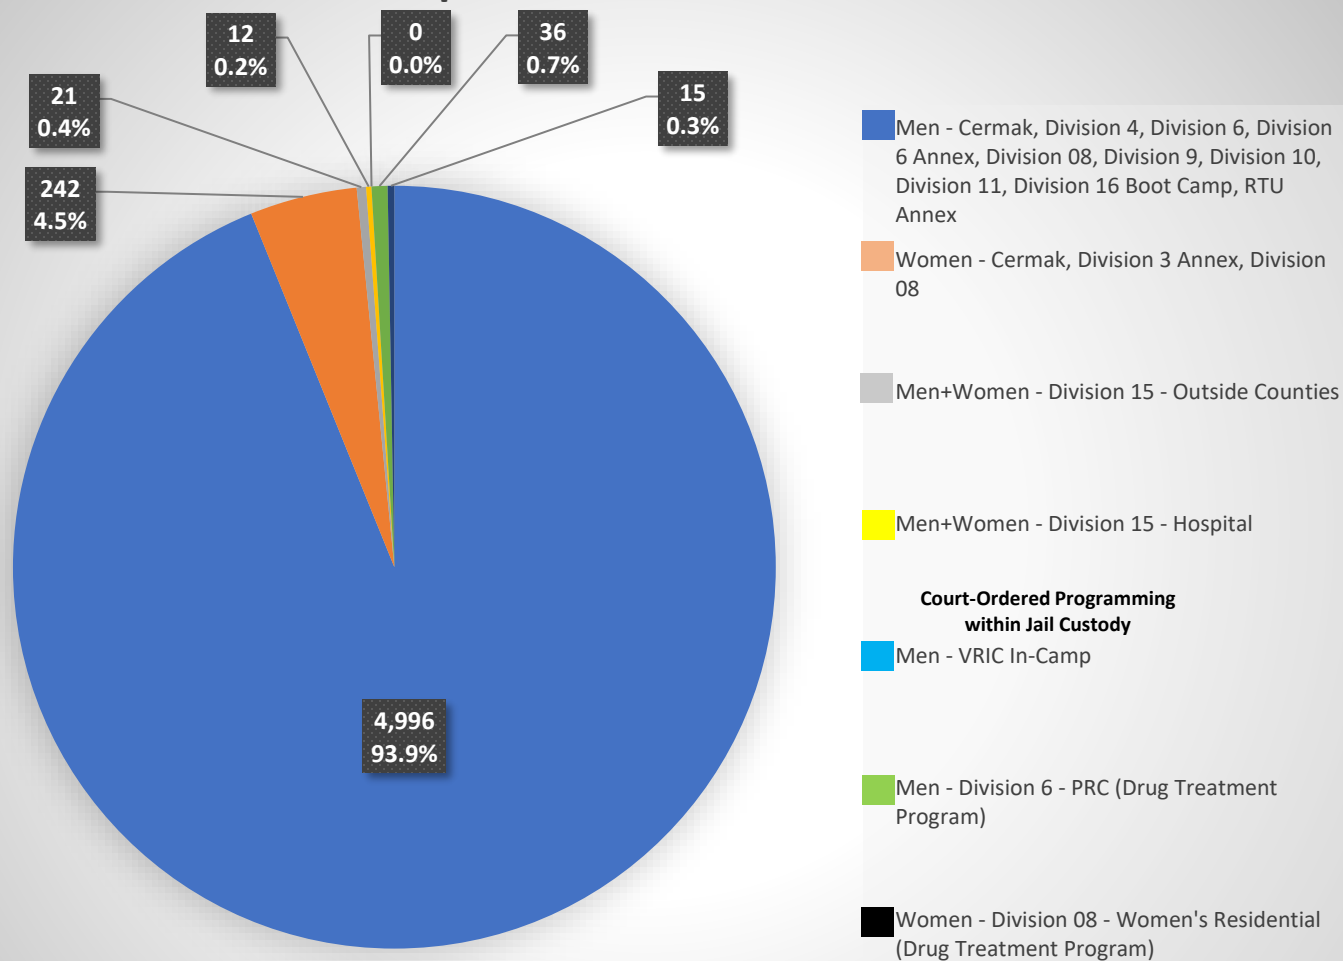

Sheriff's Daily Report

9/19/2020

Under the Custody of the Sheriff	
Total Male and Female	8,562
Jail Population	5,322
Community Corrections	3,240

Jail Population - Behind the Walls

Behind the Walls: Detainees that are physically housed under the Sheriff's custody 24 hours a day/7 days a week. This includes all populations listed on this chart - Divisional populations male & female, Outside Counties, Hospital, PRC, Women's Residential, & VRIC. Detainees in court-ordered treatment programs (PRC, Women's Residential, VRIC) are housed at CCDOC 24 hours a day/7 days week.

Sheriff's Daily Report

9/19/2020

CCSO Population Demographics

In Confinement

Gender Distribution

Race Distribution

Age Distribution

Community Corrections

Gender Distribution

Race Distribution

Age Distribution