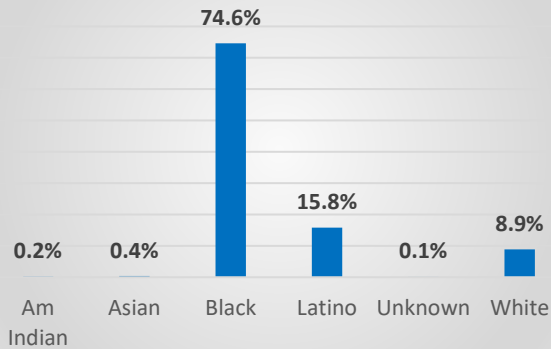

Sheriff's Daily Report

9/18/2020

Under the Custody of the Sheriff	
Total Male and Female	8,552
Jail Population	5,321
Community Corrections	3,231

Behind the Walls: Detainees that are physically housed under the Sheriff's custody 24 hours a day/7 days a week. This includes all populations listed on this chart - Divisional populations male & female, Outside Counties, Hospital, PRC, Women's Residential, & VRIC. Detainees in court-ordered treatment programs (PRC, Women's Residential, VRIC) are housed at CCDOC 24 hours a day/7 days week.

Sheriff's Daily Report

9/18/2020

CCSO Population Demographics

In Confinement

Community Corrections

Gender Distribution

Gender Distribution

Race Distribution

Race Distribution

Age Distribution

Age Distribution