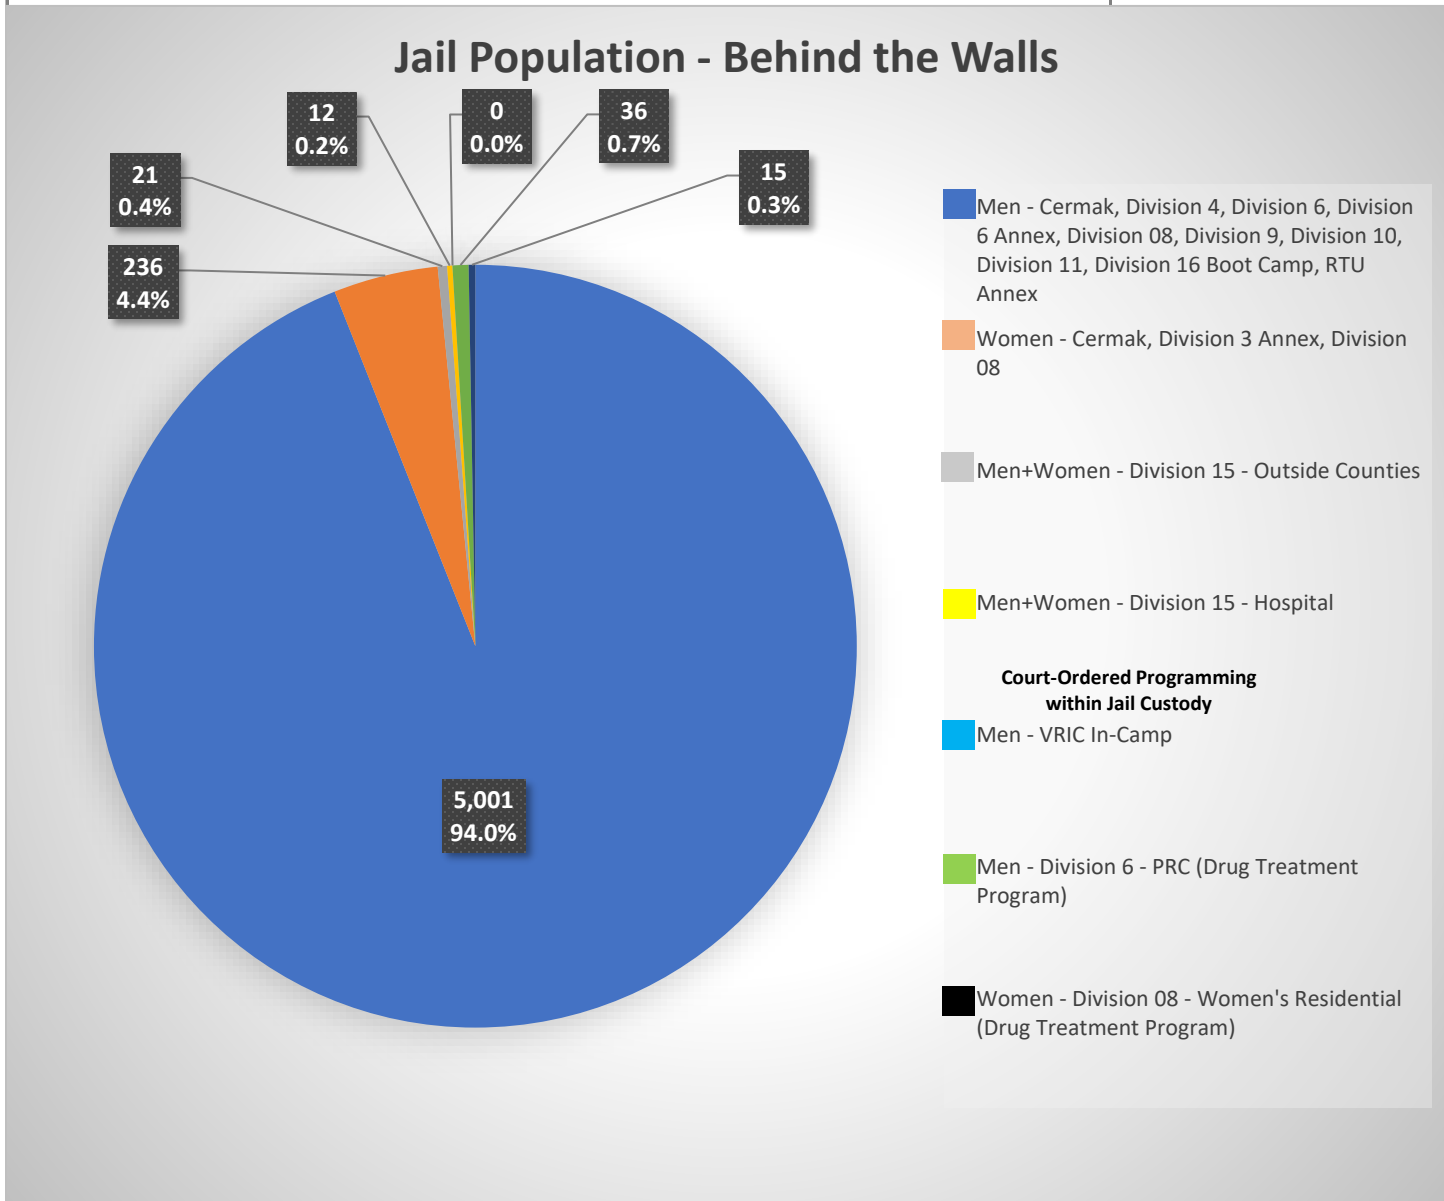

Sheriff's Daily Report

9/18/2020

Under the Custody of the Sheriff	
Total Male and Female	8,552
Jail Population	5,321
Community Corrections	3,231

Behind the Walls: Detainees that are physically housed under the Sheriff's custody 24 hours a day/7 days a week. This includes all populations listed on this chart - Divisional populations male & female, Outside Counties, Hospital, PRC, Women's Residential, & VRIC. Detainees in court-ordered treatment programs (PRC, Women's Residential, VRIC) are housed at CCDOC 24 hours a day/7 days week.

Sheriff's Daily Report

9/18/2020

CCSO Population Demographics

In Confinement

Community Corrections

Gender Distribution

Gender Distribution

Race Distribution

Race Distribution

Age Distribution

Age Distribution