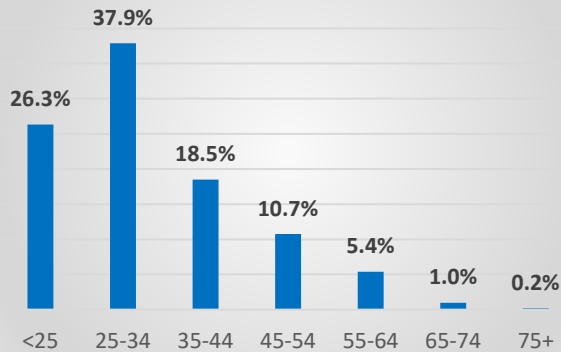

Sheriff's Daily Report

9/18/2020

Under the Custody of the Sheriff	
Total Male and Female	8,552
Jail Population	5,321
Community Corrections	3,231

Behind the Walls: Detainees that are physically housed under the Sheriff's custody 24 hours a day/7 days a week. This includes all populations listed on this chart - Divisional populations male & female, Outside Counties, Hospital, PRC, Women's Residential, & VRIC. Detainees in court-ordered treatment programs (PRC, Women's Residential, VRIC) are housed at CCDOC 24 hours a day/7 days week.

Sheriff's Daily Report

9/18/2020

CCSO Population Demographics

In Confinement

Community Corrections

Gender Distribution

Gender Distribution

Race Distribution

Race Distribution

Age Distribution

Age Distribution