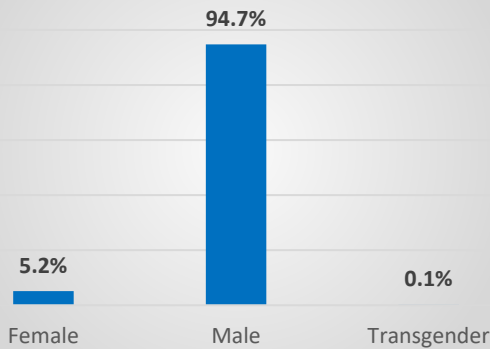

Sheriff's Daily Report

9/18/2020

Under the Custody of the Sheriff	
Total Male and Female	8,552
Jail Population	5,321
Community Corrections	3,231

Behind the Walls: Detainees that are physically housed under the Sheriff's custody 24 hours a day/7 days a week. This includes all populations listed on this chart - Divisional populations male & female, Outside Counties, Hospital, PRC, Women's Residential, & VRIC. Detainees in court-ordered treatment programs (PRC, Women's Residential, VRIC) are housed at CCDOC 24 hours a day/7 days week.

Sheriff's Daily Report

9/18/2020

CCSO Population Demographics

In Confinement

Community Corrections

Gender Distribution

Gender Distribution

Race Distribution

Race Distribution

Age Distribution

Age Distribution