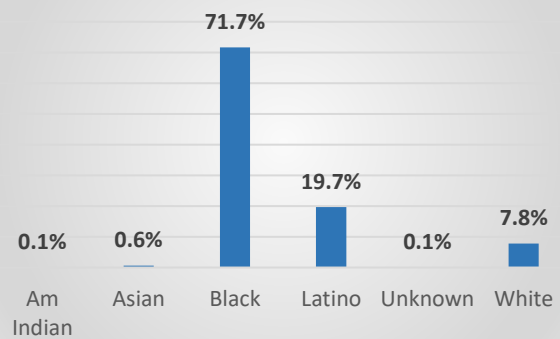

Sheriff's Daily Report

9/18/2020

Under the Custody of the Sheriff	
Total Male and Female	8,552
Jail Population	5,321
Community Corrections	3,231

Behind the Walls: Detainees that are physically housed under the Sheriff's custody 24 hours a day/7 days a week. This includes all populations listed on this chart - Divisional populations male & female, Outside Counties, Hospital, PRC, Women's Residential, & VRIC. Detainees in court-ordered treatment programs (PRC, Women's Residential, VRIC) are housed at CCDOC 24 hours a day/7 days week.

Sheriff's Daily Report

9/18/2020

CCSO Population Demographics

In Confinement

Community Corrections

Gender Distribution

Gender Distribution

Race Distribution

Race Distribution

Age Distribution

Age Distribution