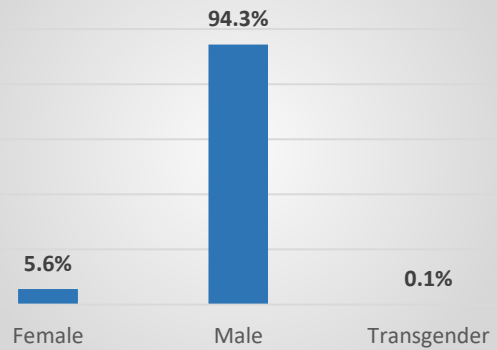

Sheriff's Daily Report

9/18/2020

Under the Custody of the Sheriff	
Total Male and Female	8,552
Jail Population	5,321
Community Corrections	3,231

Behind the Walls: Detainees that are physically housed under the Sheriff's custody 24 hours a day/7 days a week. This includes all populations listed on this chart - Divisional populations male & female, Outside Counties, Hospital, PRC, Women's Residential, & VRIC. Detainees in court-ordered treatment programs (PRC, Women's Residential, VRIC) are housed at CCDOC 24 hours a day/7 days week.

Sheriff's Daily Report

9/18/2020

CCSO Population Demographics

In Confinement

Community Corrections

Gender Distribution

Gender Distribution

Race Distribution

Race Distribution

Age Distribution

Age Distribution