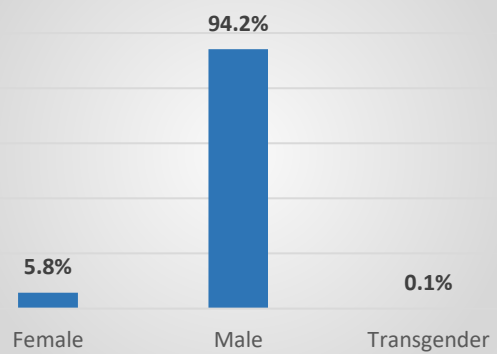

Sheriff's Daily Report

9/16/2020

Under the Custody of the Sheriff	
Total Male and Female	8,561
Jail Population	5,332
Community Corrections	3,229

Jail Population - Behind the Walls

Behind the Walls: Detainees that are physically housed under the Sheriff's custody 24 hours a day/7 days a week. This includes all populations listed on this chart - Divisional populations male & female, Outside Counties, Hospital, PRC, Women's Residential, & VRIC. Detainees in court-ordered treatment programs (PRC, Women's Residential, VRIC) are housed at CCDOC 24 hours a day/7 days week.

Sheriff's Daily Report

9/16/2020

CCSO Population Demographics

In Confinement

Gender Distribution

Race Distribution

Age Distribution

Community Corrections

Gender Distribution

Race Distribution

Age Distribution