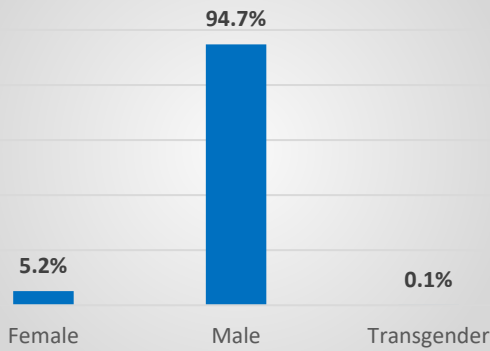

Sheriff's Daily Report

9/16/2020

CCSO Population Demographics

In Confinement

Gender Distribution