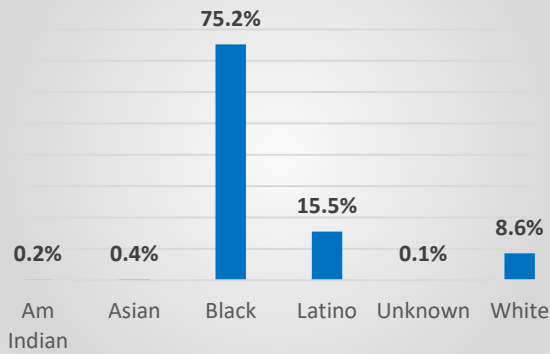

Sheriff's Daily Report

9/16/2020

Under the Custody of the Sheriff	
Total Male and Female	8,561
Jail Population	5,332
Community Corrections	3,229

Jail Population - Behind the Walls

Behind the Walls: Detainees that are physically housed under the Sheriff's custody 24 hours a day/7 days a week. This includes all populations listed on this chart - Divisional populations male & female, Outside Counties, Hospital, PRC, Women's Residential, & VRIC. Detainees in court-ordered treatment programs (PRC, Women's Residential, VRIC) are housed at CCDOC 24 hours a day/7 days week.

Sheriff's Daily Report

9/16/2020

CCSO Population Demographics

In Confinement

Gender Distribution

Race Distribution

Age Distribution

Community Corrections

Gender Distribution

Race Distribution

Age Distribution