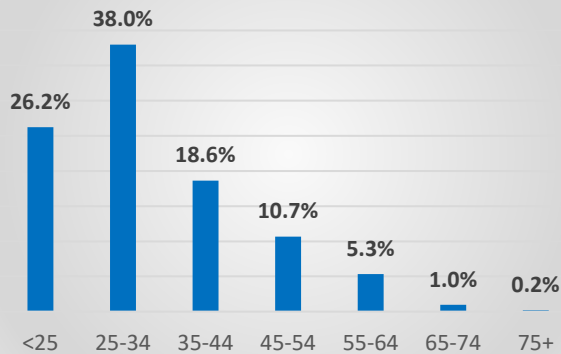

Sheriff's Daily Report

9/16/2020

Under the Custody of the Sheriff	
Total Male and Female	8,561
Jail Population	5,332
Community Corrections	3,229

Jail Population - Behind the Walls

Behind the Walls: Detainees that are physically housed under the Sheriff's custody 24 hours a day/7 days a week. This includes all populations listed on this chart - Divisional populations male & female, Outside Counties, Hospital, PRC, Women's Residential, & VRIC. Detainees in court-ordered treatment programs (PRC, Women's Residential, VRIC) are housed at CCDOC 24 hours a day/7 days week.

Sheriff's Daily Report

9/16/2020

CCSO Population Demographics

In Confinement

Gender Distribution

Race Distribution

Age Distribution

Community Corrections

Gender Distribution

Race Distribution

Age Distribution