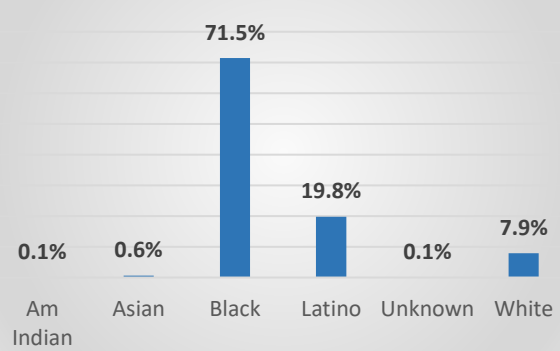

Sheriff's Daily Report

9/16/2020

Under the Custody of the Sheriff	
Total Male and Female	8,561
Jail Population	5,332
Community Corrections	3,229

Jail Population - Behind the Walls

Behind the Walls: Detainees that are physically housed under the Sheriff's custody 24 hours a day/7 days a week. This includes all populations listed on this chart - Divisional populations male & female, Outside Counties, Hospital, PRC, Women's Residential, & VRIC. Detainees in court-ordered treatment programs (PRC, Women's Residential, VRIC) are housed at CCDOC 24 hours a day/7 days week.

Sheriff's Daily Report

9/16/2020

CCSO Population Demographics

In Confinement

Gender Distribution

Race Distribution

Age Distribution

Community Corrections

Gender Distribution

Race Distribution

Age Distribution