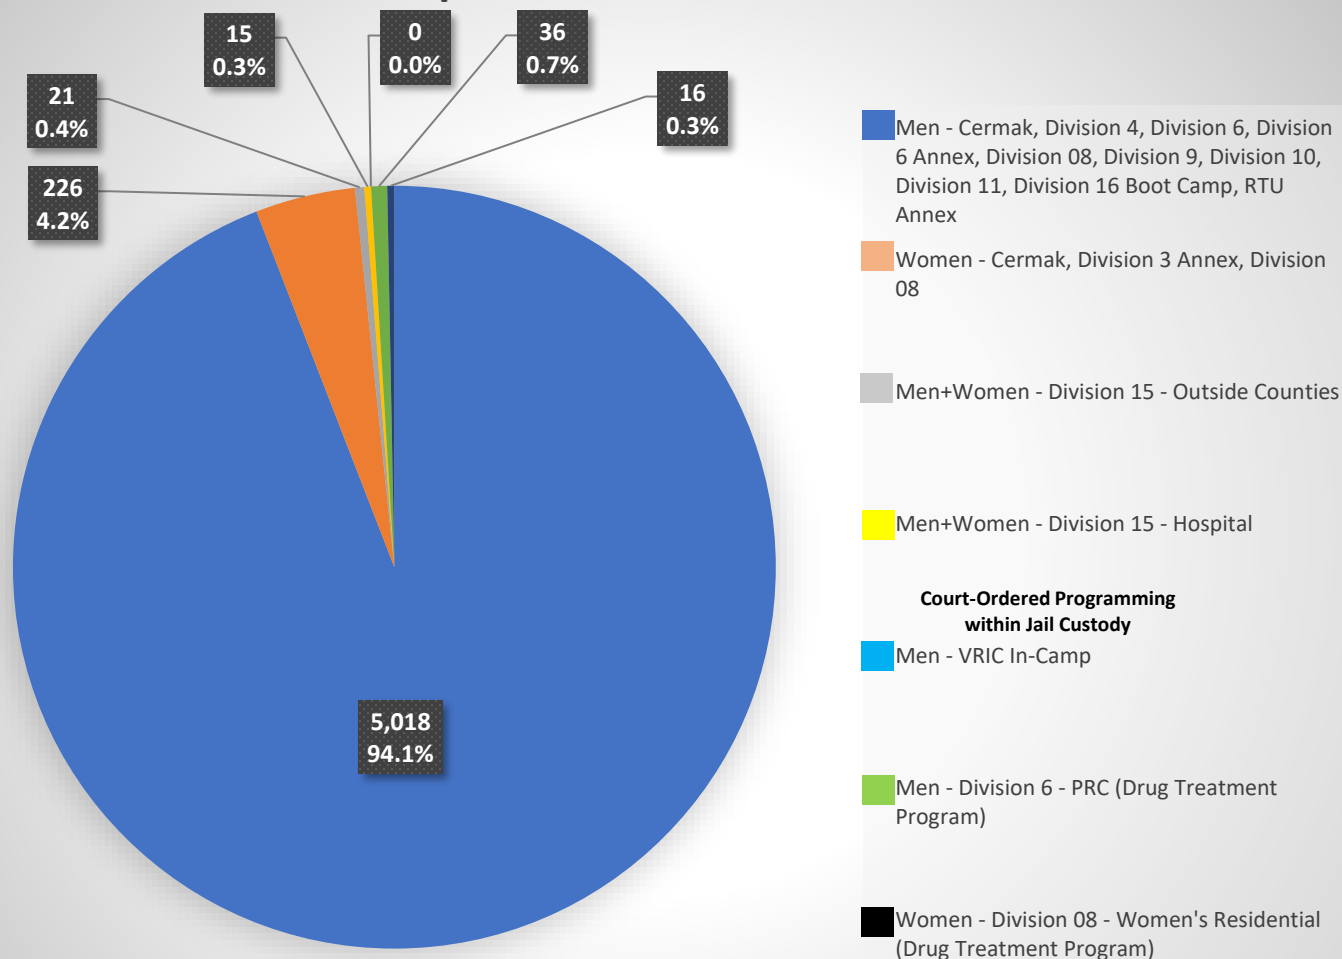

Sheriff's Daily Report

9/16/2020

Under the Custody of the Sheriff	
Total Male and Female	8,561
Jail Population	5,332
Community Corrections	3,229

Jail Population - Behind the Walls

Behind the Walls: Detainees that are physically housed under the Sheriff's custody 24 hours a day/7 days a week. This includes all populations listed on this chart - Divisional populations male & female, Outside Counties, Hospital, PRC, Women's Residential, & VRIC. Detainees in court-ordered treatment programs (PRC, Women's Residential, VRIC) are housed at CCDOC 24 hours a day/7 days week.

Sheriff's Daily Report

9/16/2020

CCSO Population Demographics

In Confinement

Gender Distribution

Race Distribution

Age Distribution

Community Corrections

Gender Distribution

Race Distribution

Age Distribution