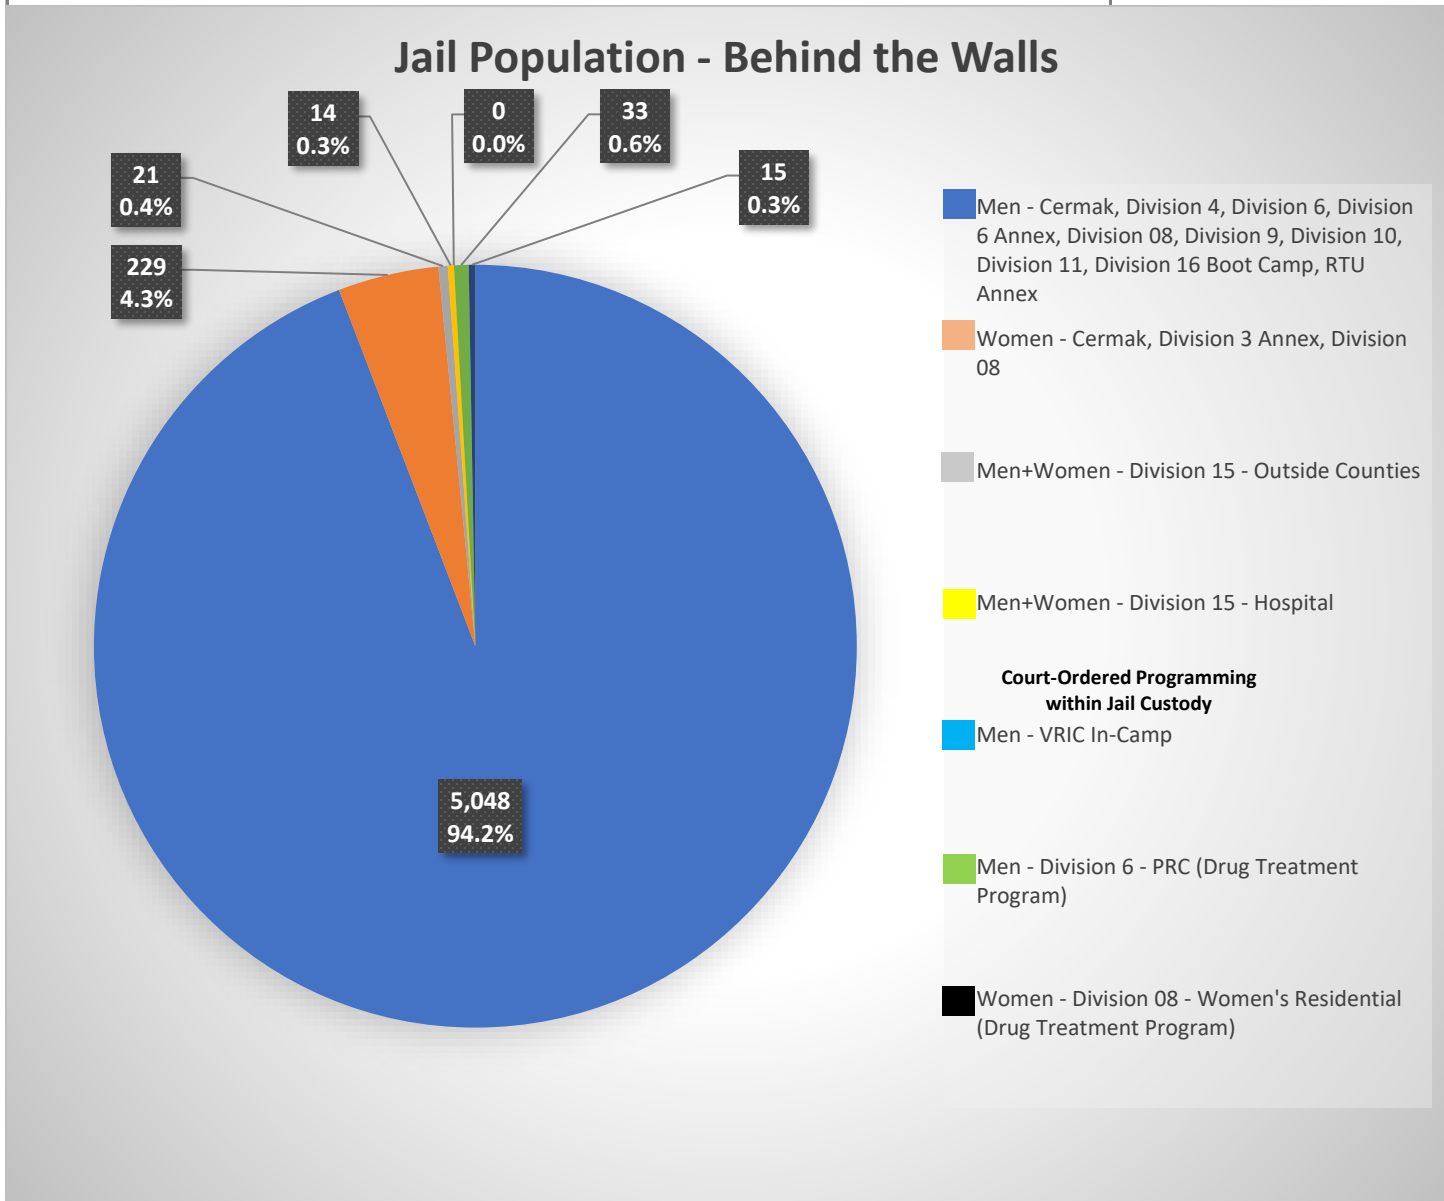

# Sheriff's Daily Report

## 9/14/2020

Under the Custody of the Sheriff	
<b>Total Male and Female</b>	<b>8,616</b>
Jail Population	5,360
Community Corrections	3,256

Behind the Walls: Detainees that are physically housed under the Sheriff's custody 24 hours a day/7 days a week. This includes all populations listed on this chart - Divisional populations male & female, Outside Counties, Hospital, PRC, Women's Residential, & VRIC. Detainees in court-ordered treatment programs (PRC, Women's Residential, VRIC) are housed at CCDOC 24 hours a day/7 days week.

# Sheriff's Daily Report

9/14/2020

#### Age Distribution