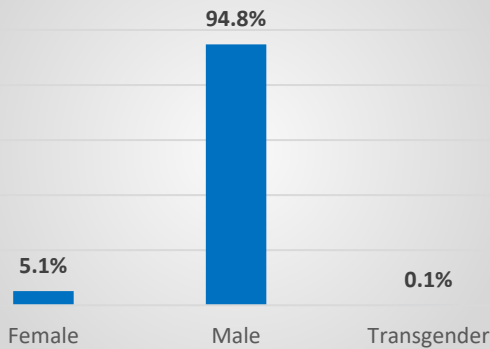

Sheriff's Daily Report

9/14/2020

CCSO Population Demographics

In Confinement

Gender Distribution