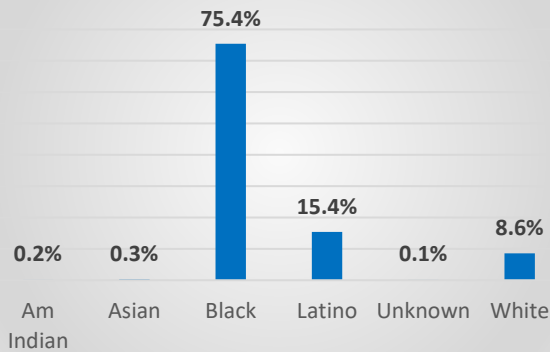

Sheriff's Daily Report

9/12/2020

Under the Custody of the Sheriff	
Total Male and Female	8,541
Jail Population	5,306
Community Corrections	3,235

Jail Population - Behind the Walls

Behind the Walls: Detainees that are physically housed under the Sheriff's custody 24 hours a day/7 days a week. This includes all populations listed on this chart - Divisional populations male & female, Outside Counties, Hospital, PRC, Women's Residential, & VRIC. Detainees in court-ordered treatment programs (PRC, Women's Residential, VRIC) are housed at CCDOC 24 hours a day/7 days week.

Sheriff's Daily Report

9/12/2020

CCSO Population Demographics

In Confinement

Gender Distribution

Race Distribution

Age Distribution

Community Corrections

Gender Distribution

Race Distribution

Age Distribution