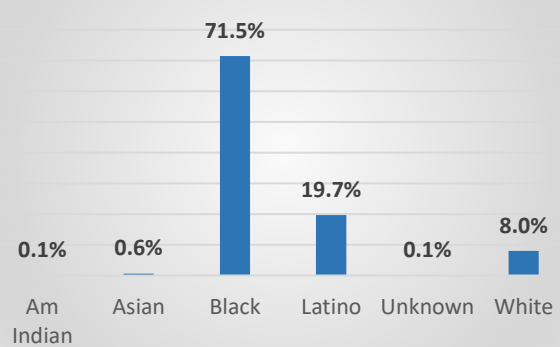

Sheriff's Daily Report

9/12/2020

Under the Custody of the Sheriff	
Total Male and Female	8,541
Jail Population	5,306
Community Corrections	3,235

Jail Population - Behind the Walls

Behind the Walls: Detainees that are physically housed under the Sheriff's custody 24 hours a day/7 days a week. This includes all populations listed on this chart - Divisional populations male & female, Outside Counties, Hospital, PRC, Women's Residential, & VRIC. Detainees in court-ordered treatment programs (PRC, Women's Residential, VRIC) are housed at CCDOC 24 hours a day/7 days week.

Sheriff's Daily Report

9/12/2020

CCSO Population Demographics

In Confinement

Gender Distribution

Race Distribution

Age Distribution

Community Corrections

Gender Distribution

Race Distribution

Age Distribution