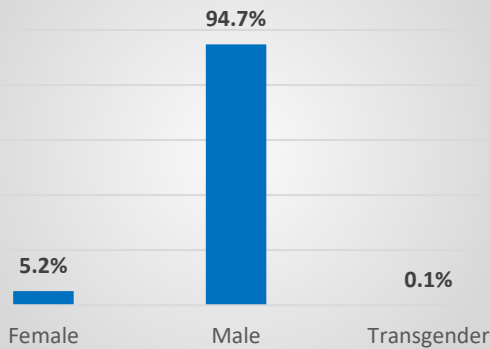

Sheriff's Daily Report

9/12/2020

CCSO Population Demographics

In Confinement

Gender Distribution