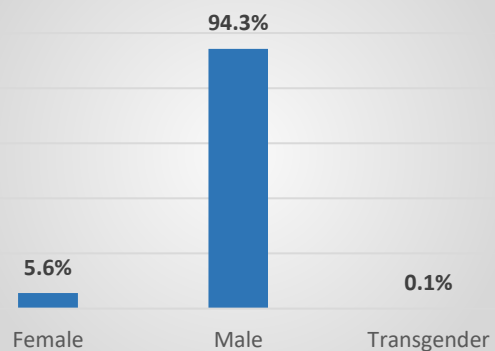

Sheriff's Daily Report

9/12/2020

Under the Custody of the Sheriff	
Total Male and Female	8,541
Jail Population	5,306
Community Corrections	3,235

Jail Population - Behind the Walls

Behind the Walls: Detainees that are physically housed under the Sheriff's custody 24 hours a day/7 days a week. This includes all populations listed on this chart - Divisional populations male & female, Outside Counties, Hospital, PRC, Women's Residential, & VRIC. Detainees in court-ordered treatment programs (PRC, Women's Residential, VRIC) are housed at CCDOC 24 hours a day/7 days week.

Sheriff's Daily Report

9/12/2020

CCSO Population Demographics

In Confinement

Gender Distribution

Race Distribution

Age Distribution

Community Corrections

Gender Distribution

Race Distribution

Age Distribution