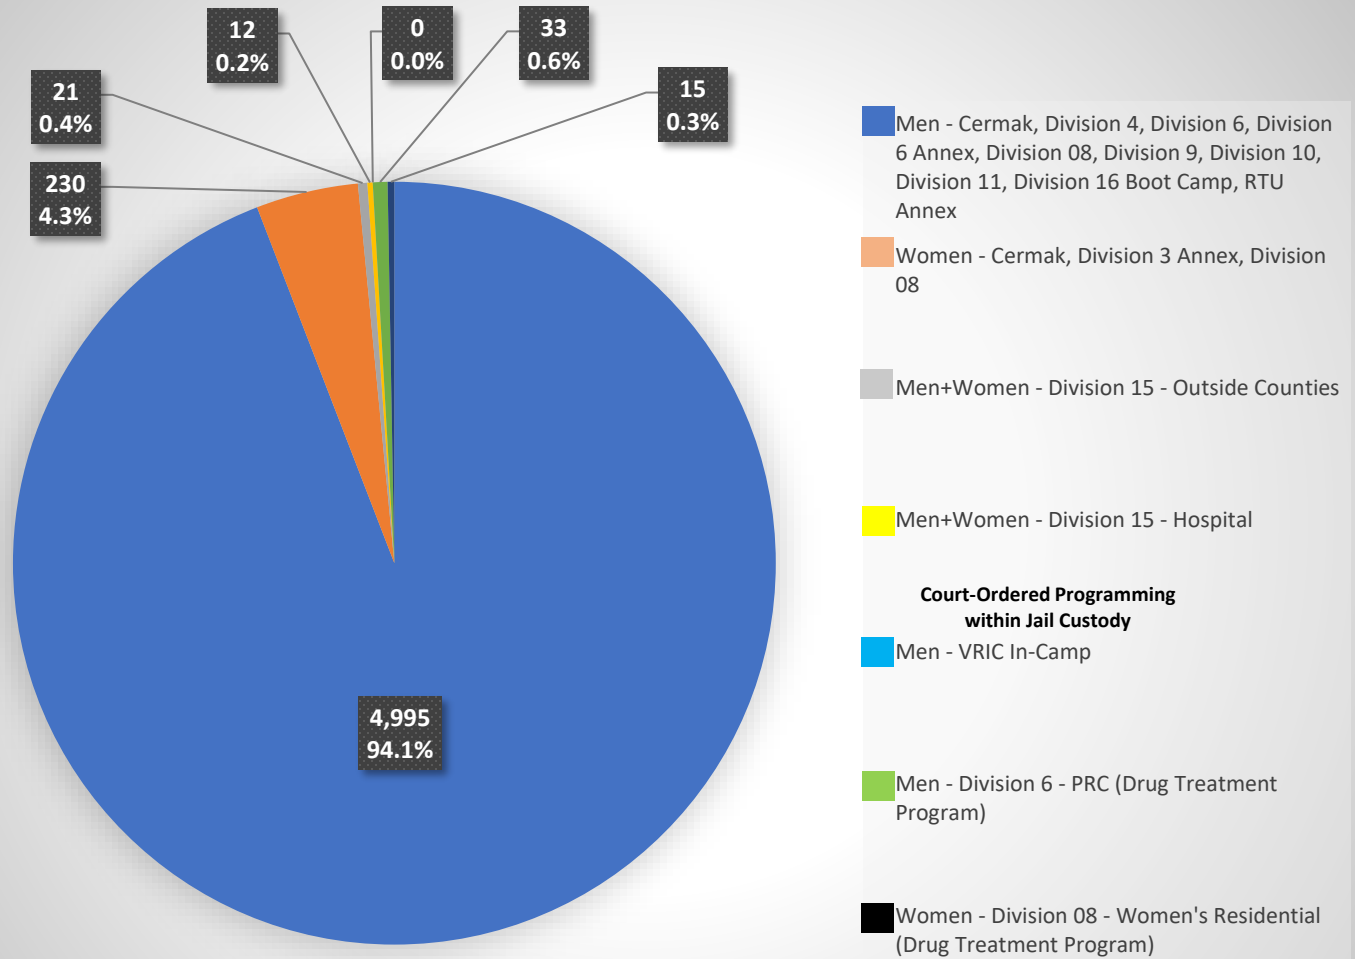

Sheriff's Daily Report

9/12/2020

Under the Custody of the Sheriff	
Total Male and Female	8,541
Jail Population	5,306
Community Corrections	3,235

Jail Population - Behind the Walls

Behind the Walls: Detainees that are physically housed under the Sheriff's custody 24 hours a day/7 days a week. This includes all populations listed on this chart - Divisional populations male & female, Outside Counties, Hospital, PRC, Women's Residential, & VRIC. Detainees in court-ordered treatment programs (PRC, Women's Residential, VRIC) are housed at CCDOC 24 hours a day/7 days week.

Sheriff's Daily Report

9/12/2020

CCSO Population Demographics

In Confinement

Gender Distribution

Race Distribution

Age Distribution

Community Corrections

Gender Distribution

Race Distribution

Age Distribution