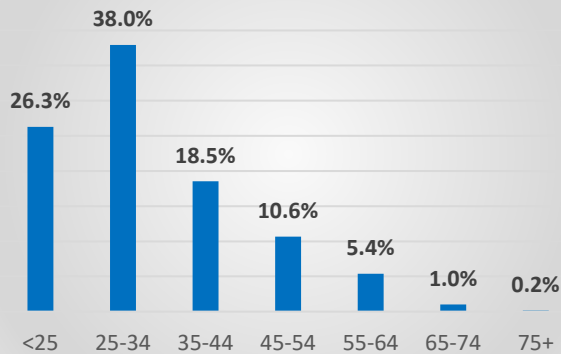

Sheriff's Daily Report

9/12/2020

Under the Custody of the Sheriff	
Total Male and Female	8,541
Jail Population	5,306
Community Corrections	3,235

Jail Population - Behind the Walls

Behind the Walls: Detainees that are physically housed under the Sheriff's custody 24 hours a day/7 days a week. This includes all populations listed on this chart - Divisional populations male & female, Outside Counties, Hospital, PRC, Women's Residential, & VRIC. Detainees in court-ordered treatment programs (PRC, Women's Residential, VRIC) are housed at CCDOC 24 hours a day/7 days week.

Sheriff's Daily Report

9/12/2020

CCSO Population Demographics

In Confinement

Gender Distribution

Race Distribution

Age Distribution

Community Corrections

Gender Distribution

Race Distribution

Age Distribution